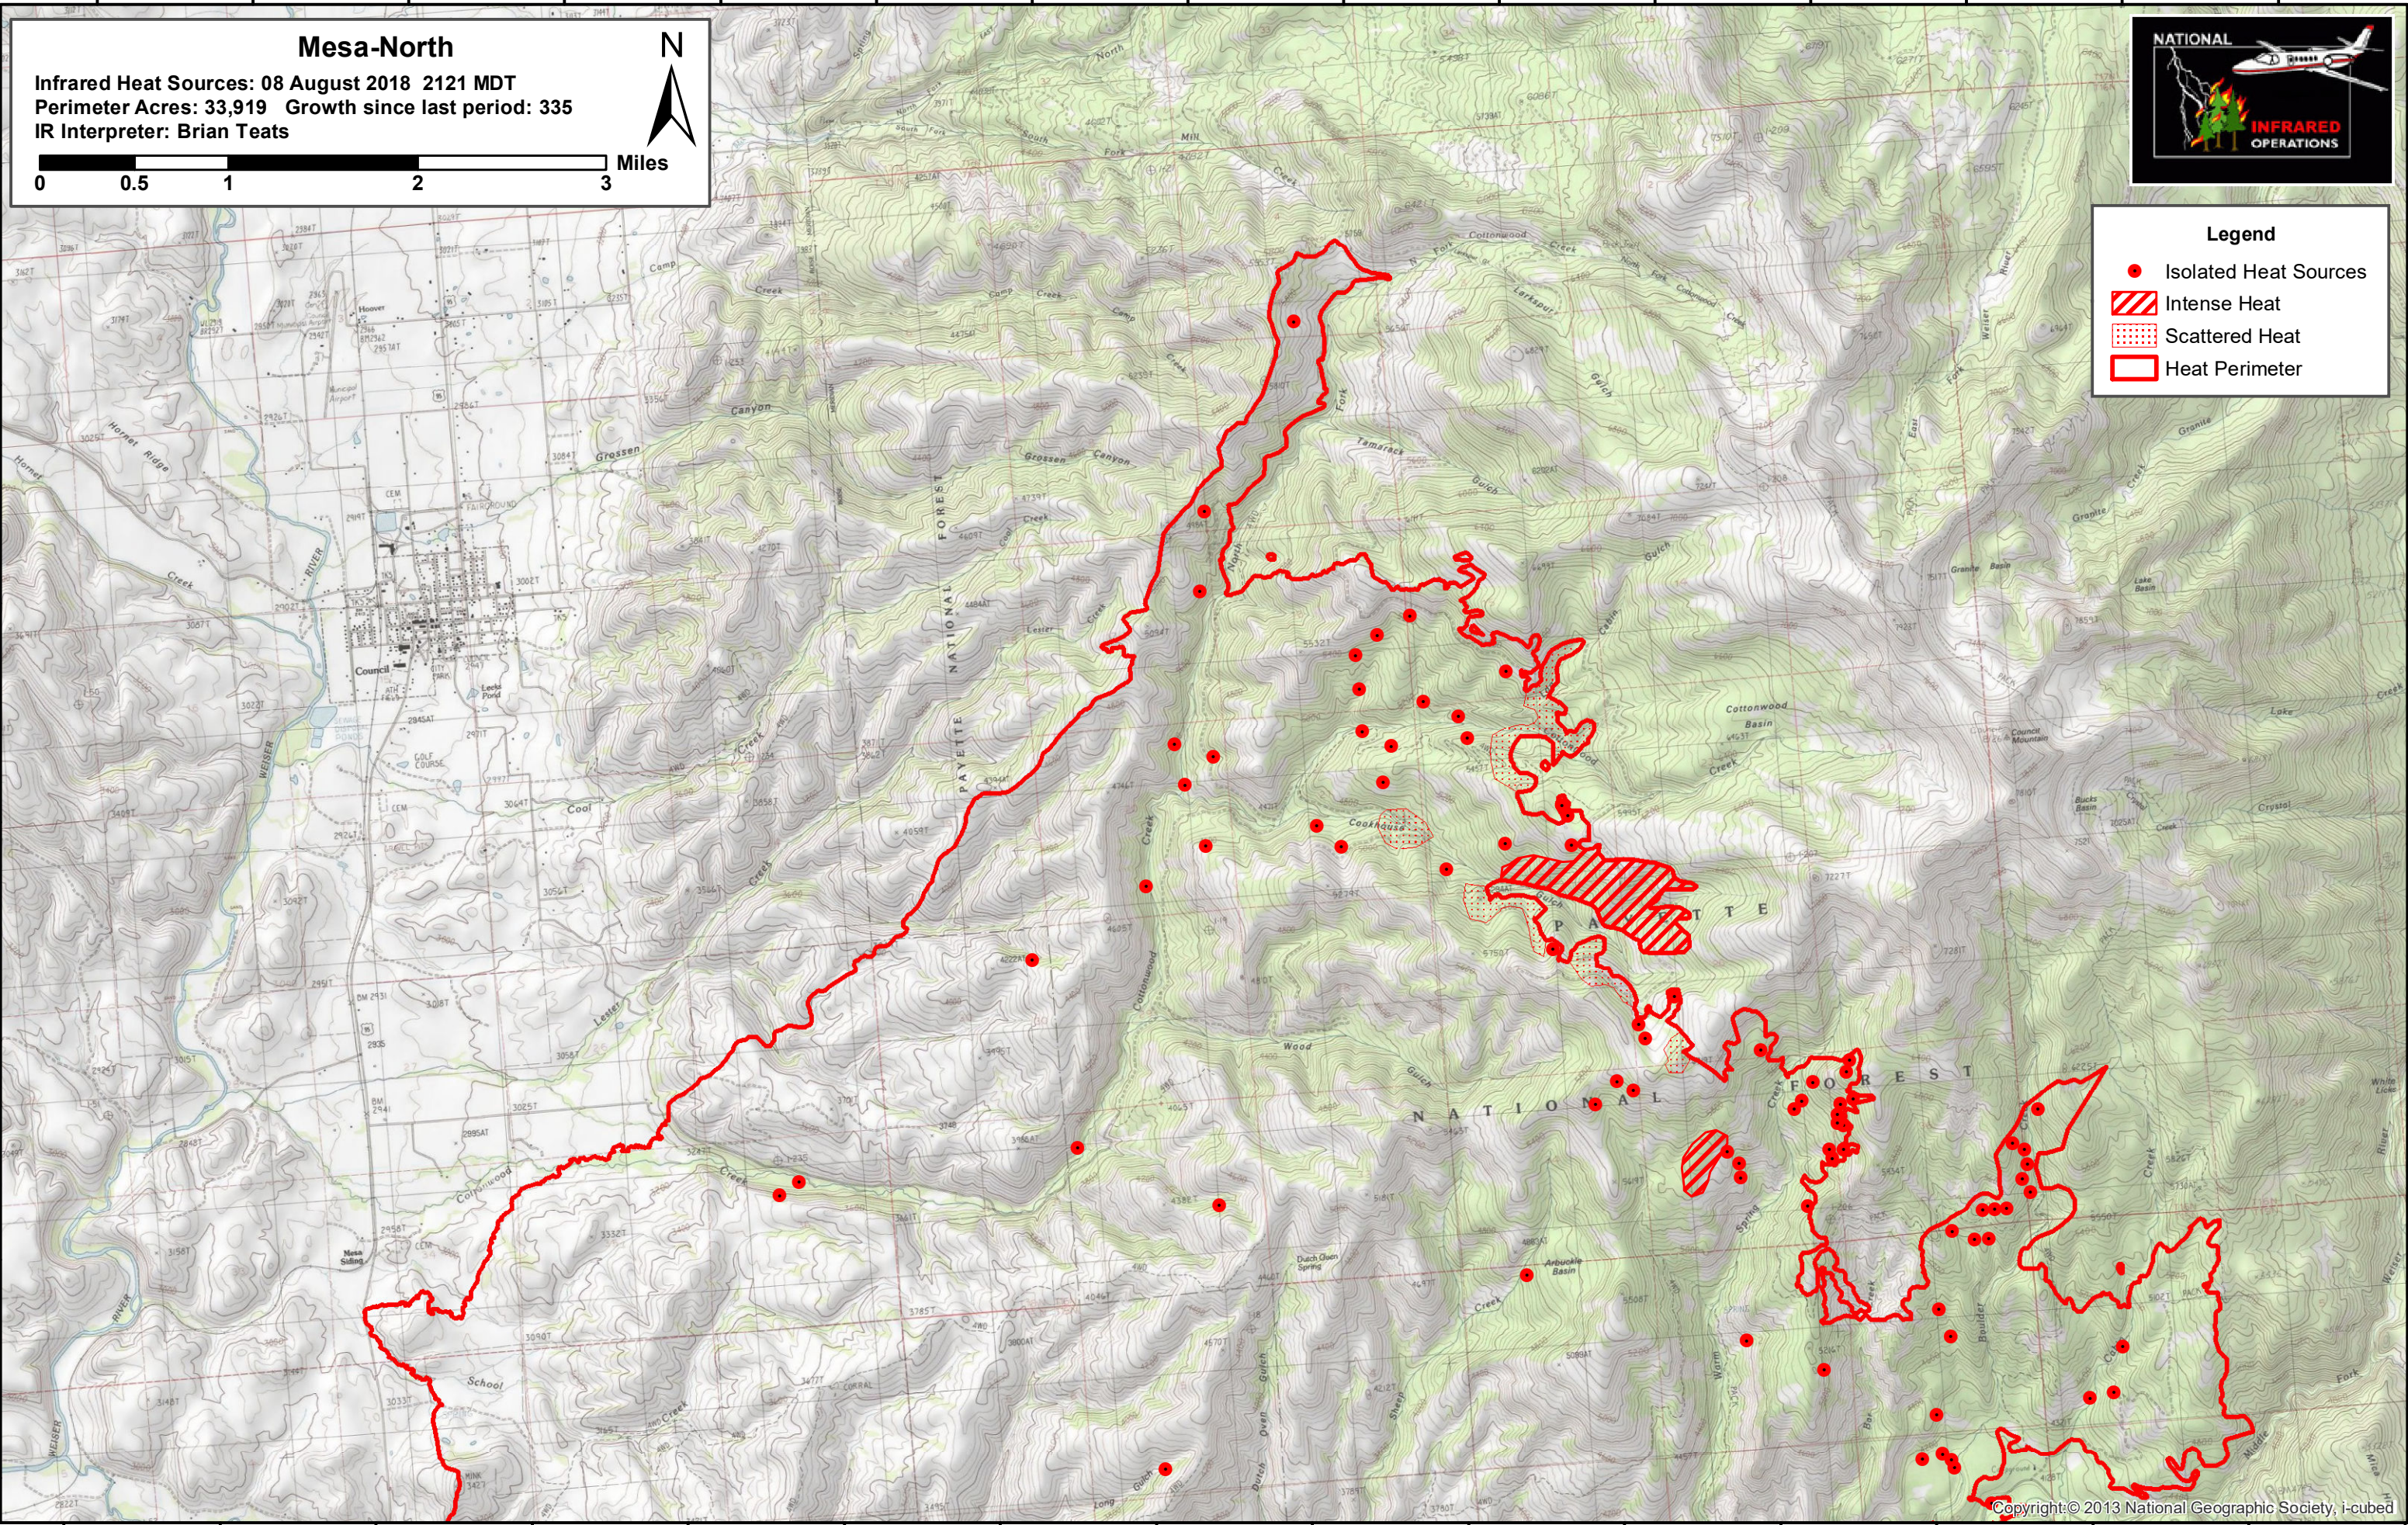

116°28'0"W 116°27'0"W 116°26'0"W 116°25'0"W 116°24'0"W 116°23'0"W 116°22'0"W 116°21'0"W 116°20'0"W 116°19'0"W 116°18'0"W 116°17'0"W 116°16'0"W 116°15'0"W 116°14'0"W

# Mesa-North

Infrared Heat Sources: 08 August 2018 2121 MDT  
Perimeter Acres: 33,919 Growth since last period: 335  
IR Interpreter: Brian Teats

0 0.5 1 2 3 Miles

**Legend**

- Isolated Heat Sources
- Intense Heat
- Scattered Heat
- Heat Perimeter

44°46'0"N  
44°45'0"N  
44°44'0"N  
44°43'0"N  
44°42'0"N  
44°41'0"N  
44°40'0"N

44°45'0"N  
44°44'0"N  
44°43'0"N  
44°42'0"N  
44°41'0"N  
44°40'0"N

116°29'0"W 116°28'0"W 116°27'0"W 116°26'0"W 116°25'0"W 116°24'0"W 116°23'0"W 116°22'0"W 116°21'0"W 116°20'0"W 116°19'0"W 116°18'0"W 116°17'0"W 116°16'0"W 116°15'0"W 116°14'0"W