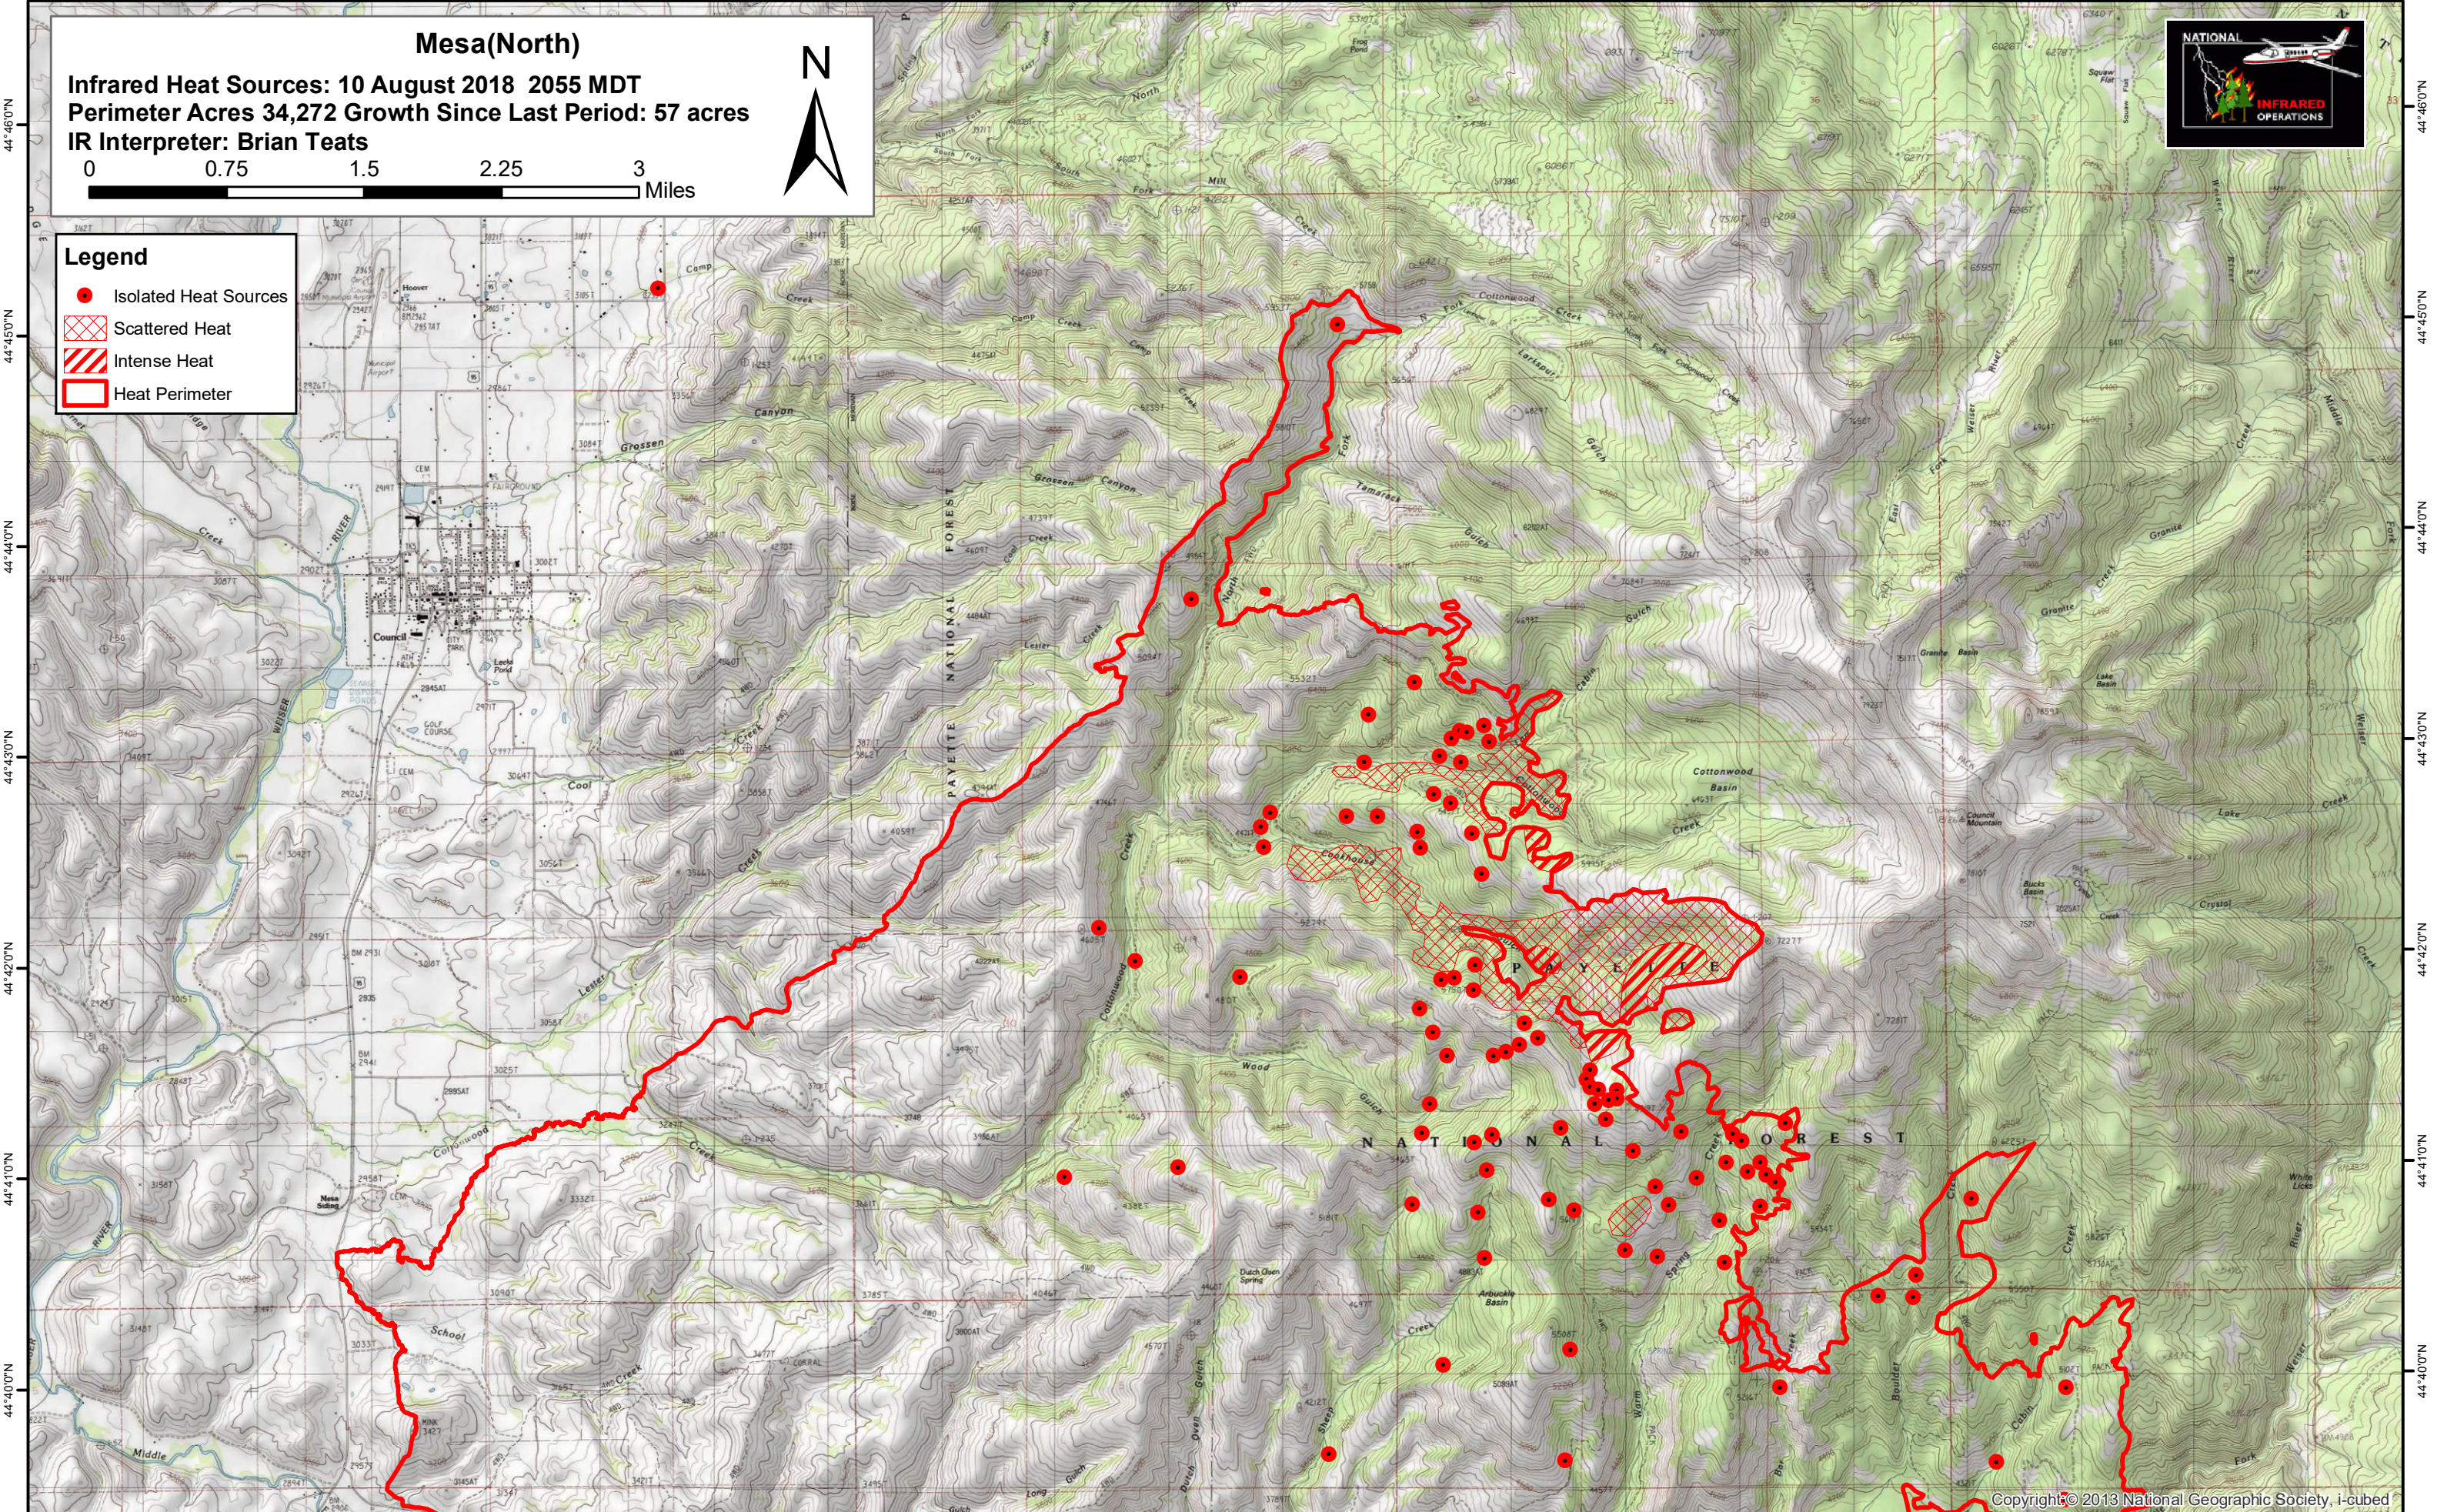

116°28'0"W 116°27'0"W 116°26'0"W 116°25'0"W 116°24'0"W 116°23'0"W 116°22'0"W 116°21'0"W 116°20'0"W 116°19'0"W 116°18'0"W 116°17'0"W 116°16'0"W 116°15'0"W 116°14'0"W

Mesa(North)

Infrared Heat Sources: 10 August 2018 2055 MDT
Perimeter Acres 34,272 Growth Since Last Period: 57 acres
IR Interpreter: Brian Teats

Legend

- Isolated Heat Sources
- Scattered Heat
- Intense Heat
- Heat Perimeter

116°29'0"W 116°28'0"W 116°27'0"W 116°26'0"W 116°25'0"W 116°24'0"W 116°23'0"W 116°22'0"W 116°21'0"W 116°20'0"W 116°19'0"W 116°18'0"W 116°17'0"W 116°16'0"W 116°15'0"W 116°14'0"W

44°46'0"N
44°45'0"N
44°44'0"N
44°43'0"N
44°42'0"N
44°41'0"N
44°40'0"N

44°46'0"N
44°45'0"N
44°44'0"N
44°43'0"N
44°42'0"N
44°41'0"N
44°40'0"N