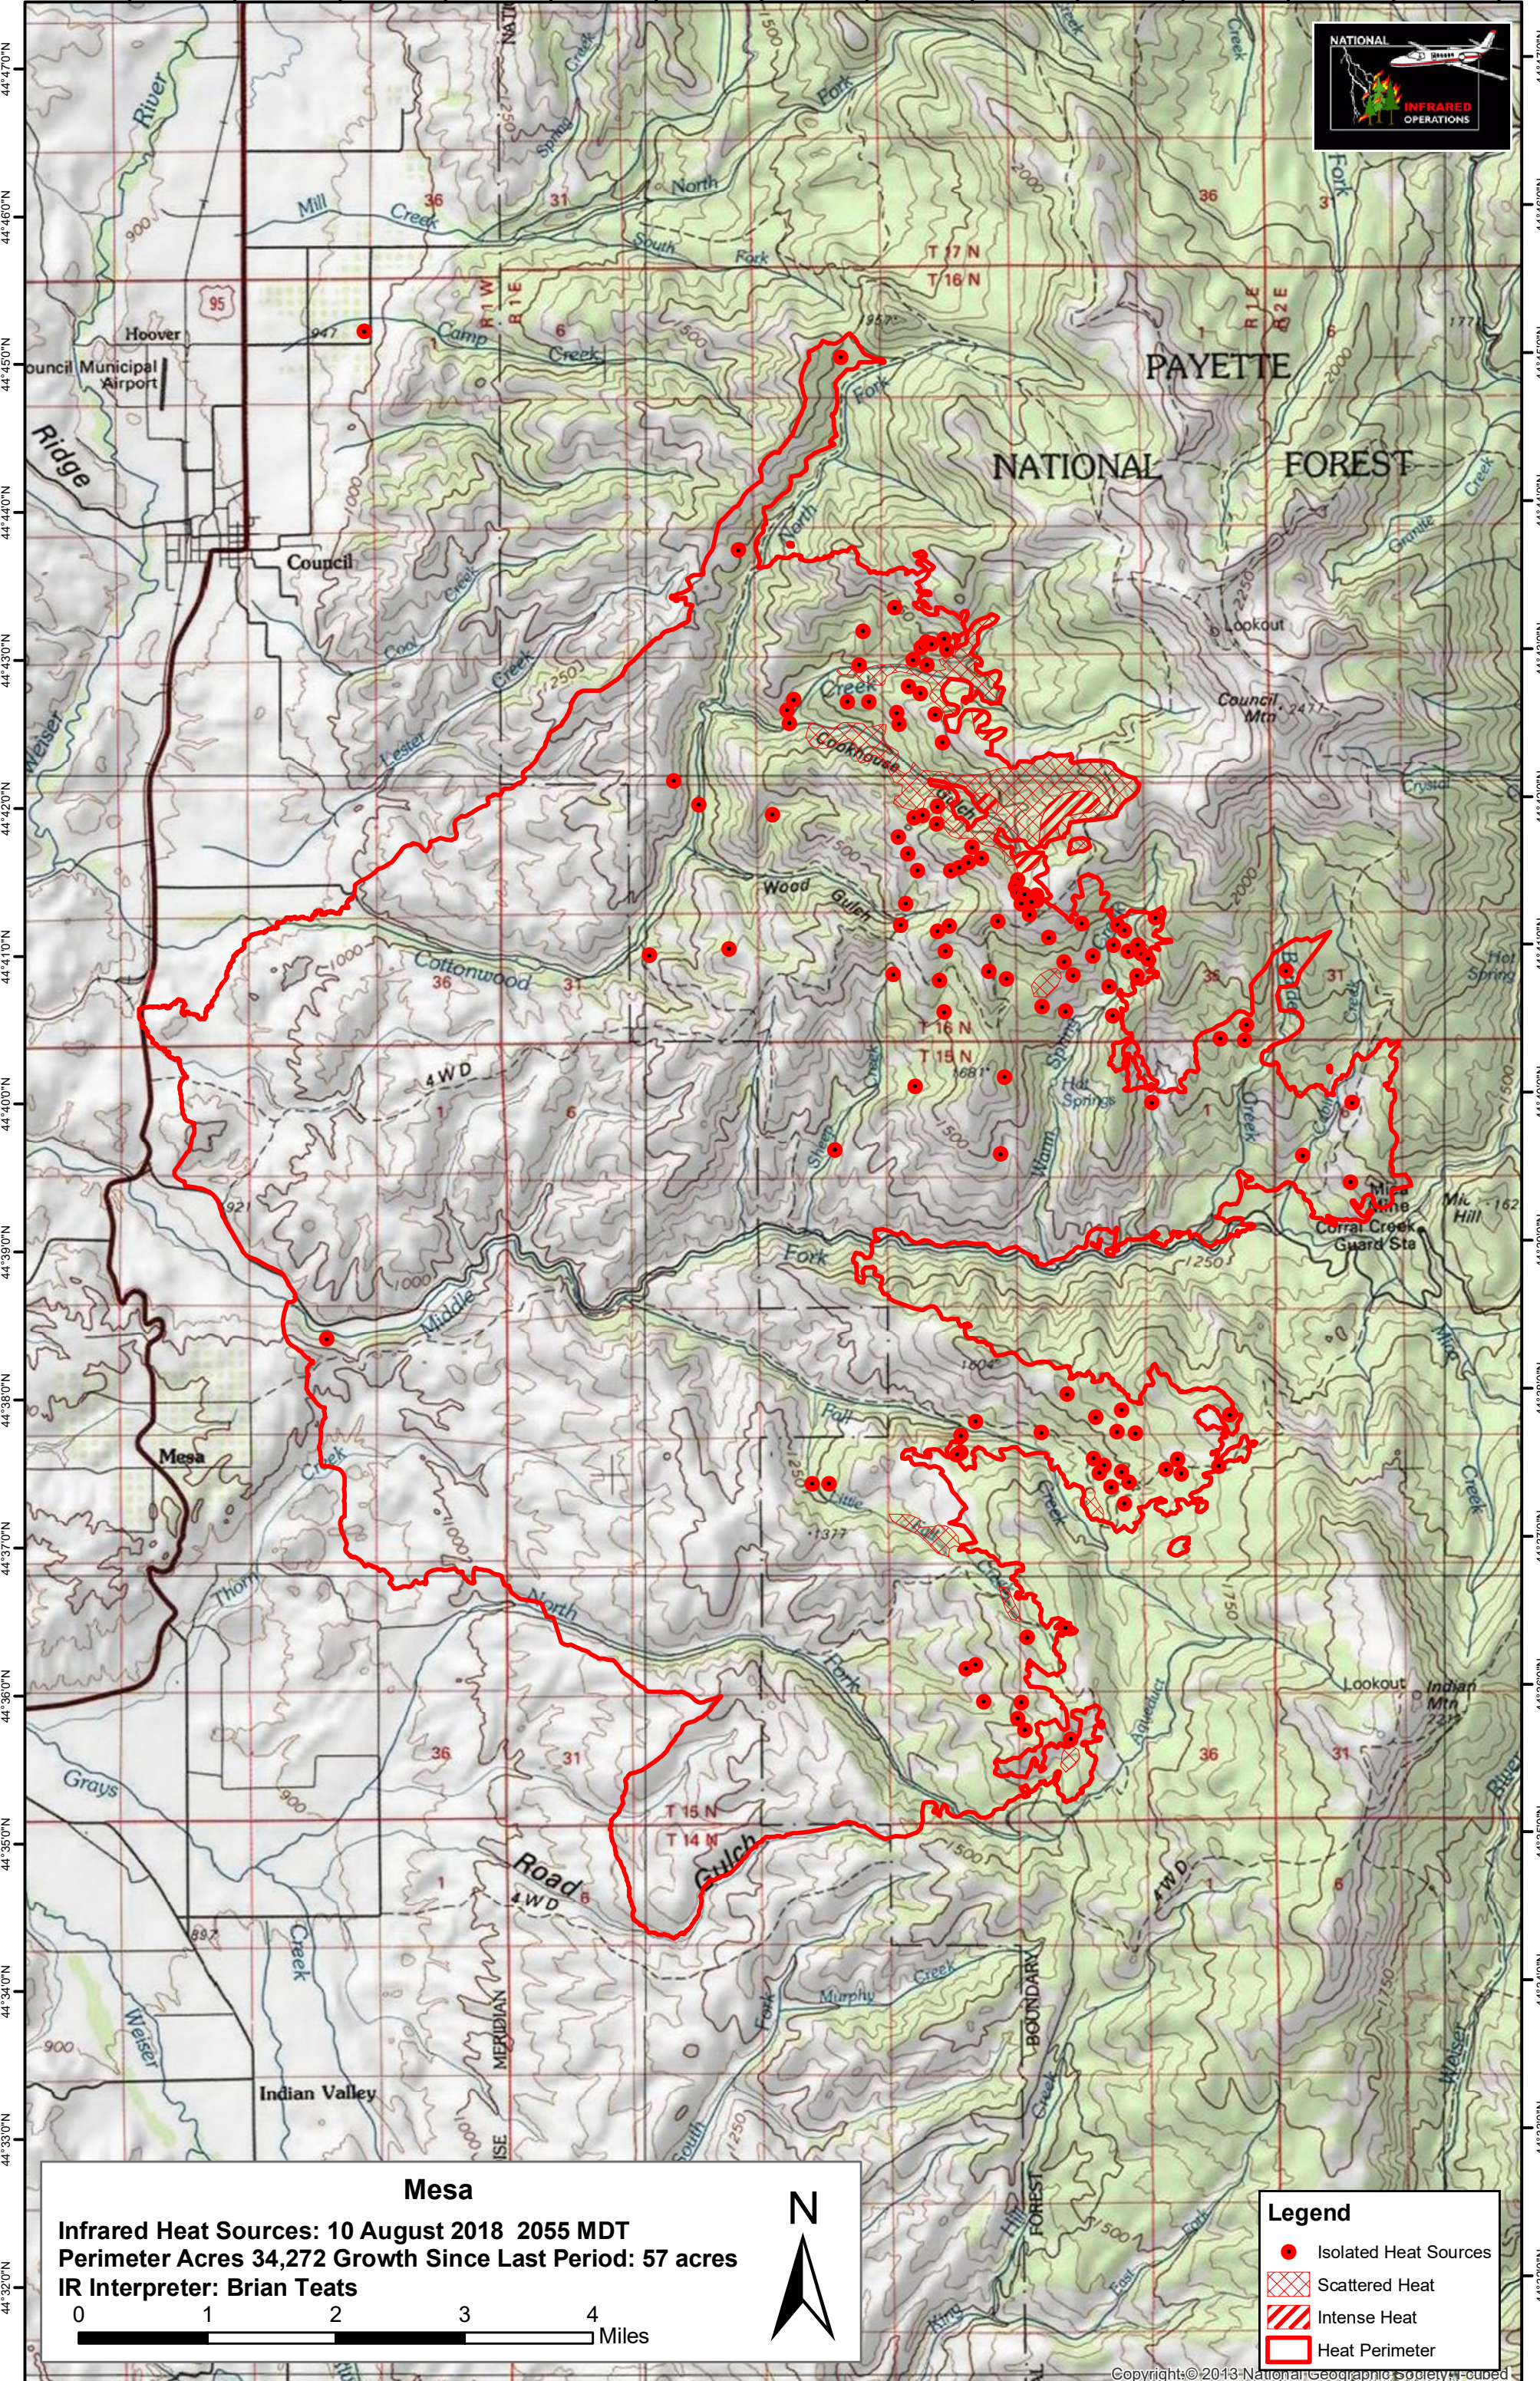

116°27'0"W 116°26'0"W 116°25'0"W 116°24'0"W 116°23'0"W 116°22'0"W 116°21'0"W 116°20'0"W 116°19'0"W 116°18'0"W 116°17'0"W 116°16'0"W 116°15'0"W 116°14'0"W

Mesa
Infrared Heat Sources: 10 August 2018 2055 MDT
Perimeter Acres 34,272 Growth Since Last Period: 57 acres
IR Interpreter: Brian Teats

- Legend**
- Isolated Heat Sources
 - Scattered Heat
 - Intense Heat
 - Heat Perimeter

116°28'0"W 116°27'0"W 116°26'0"W 116°25'0"W 116°24'0"W 116°23'0"W 116°22'0"W 116°21'0"W 116°20'0"W 116°19'0"W 116°18'0"W 116°17'0"W 116°16'0"W 116°15'0"W 116°14'0"W