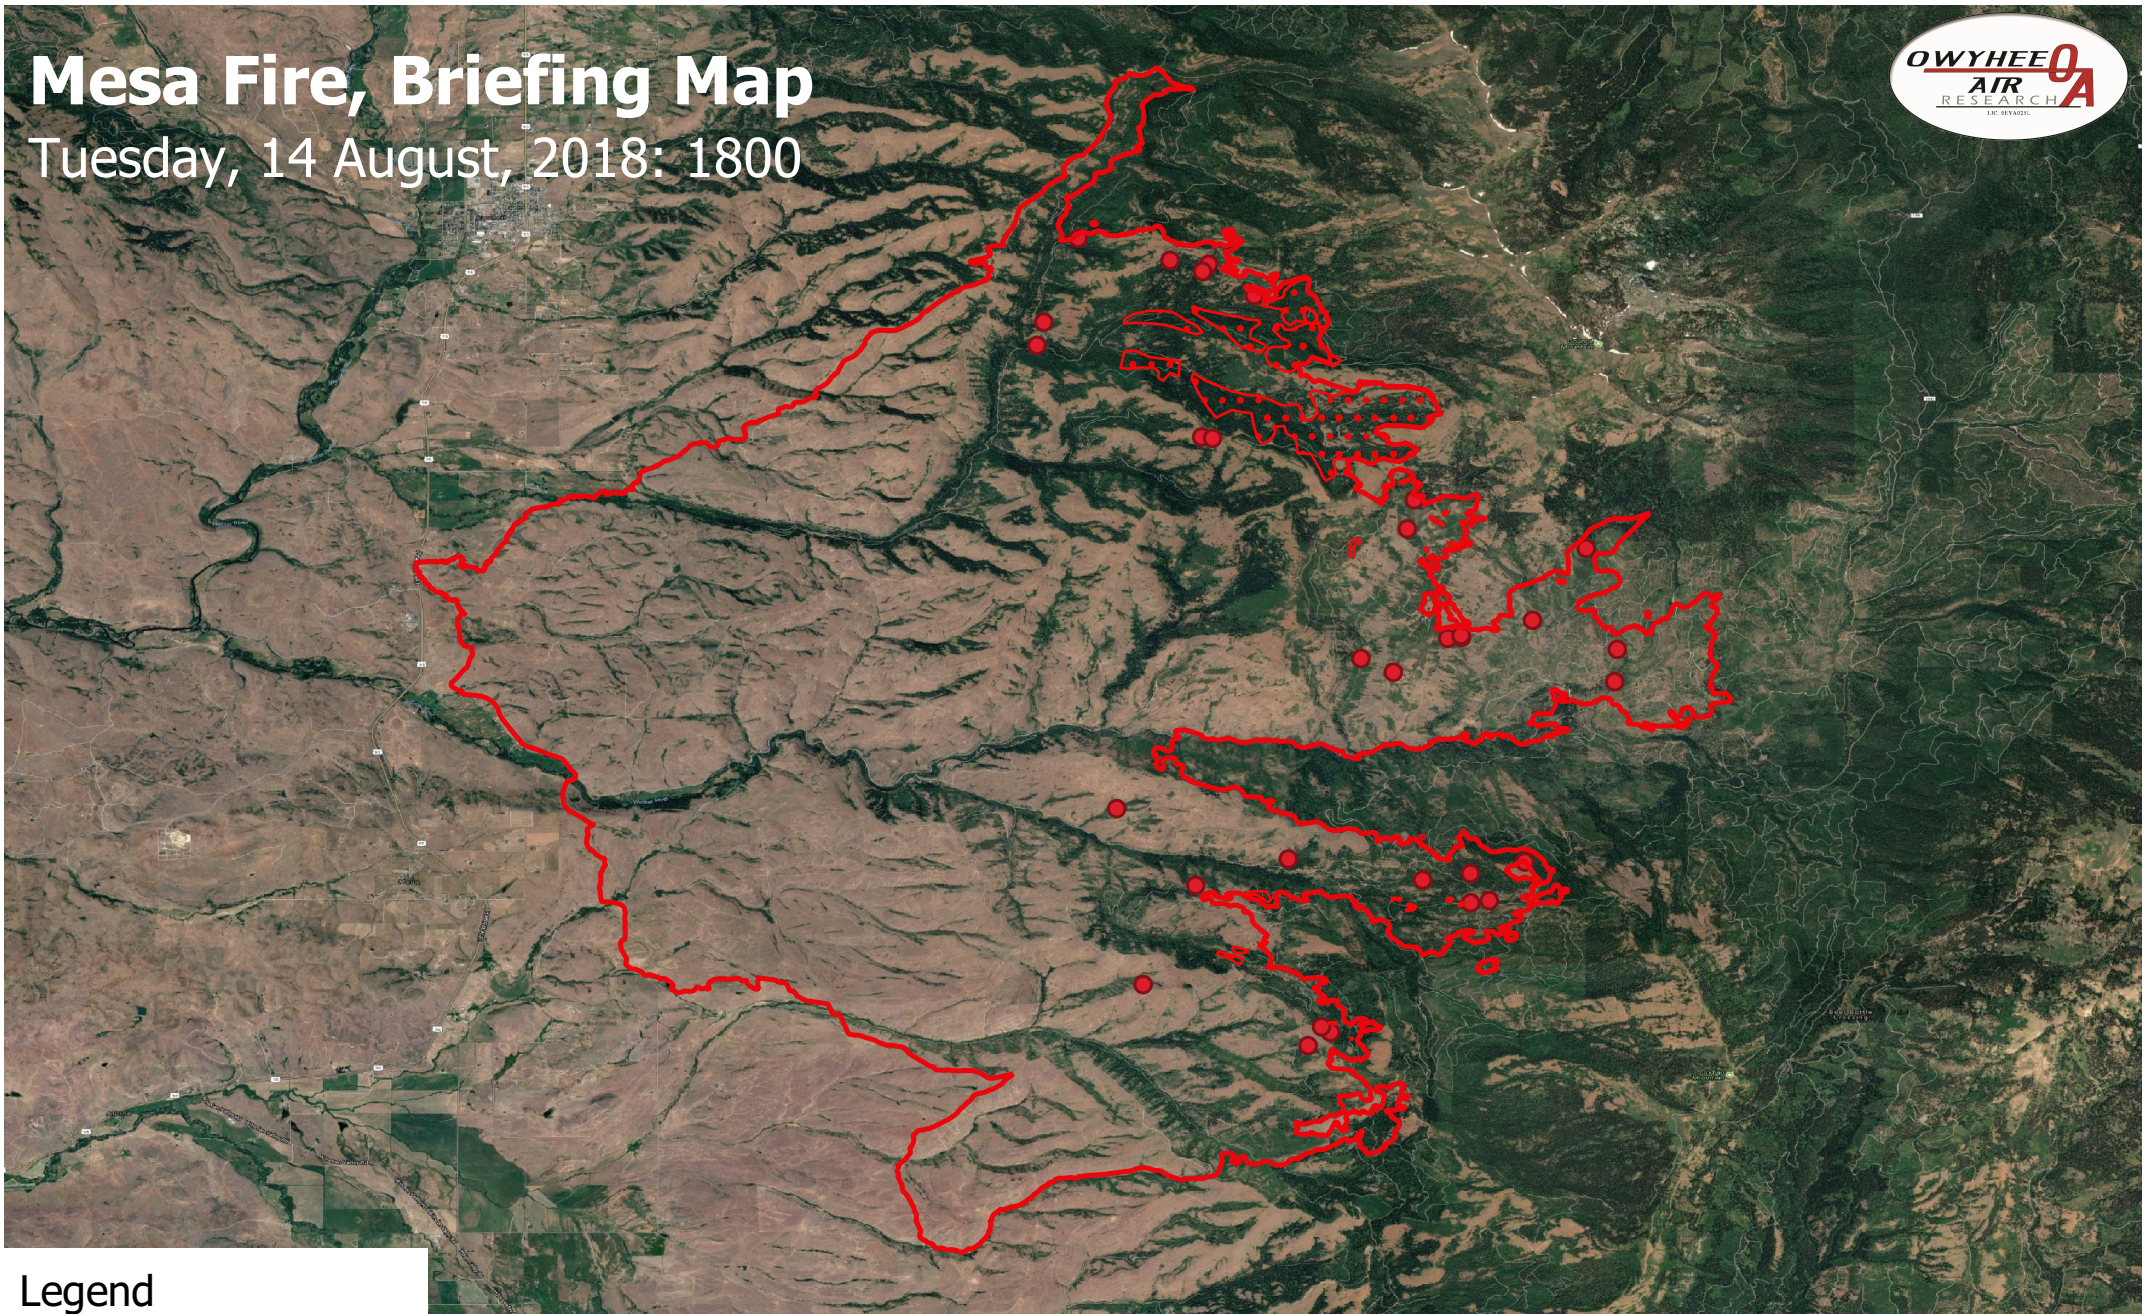

# Mesa Fire, Briefing Map

Tuesday, 14 August, 2018: 1800

## Legend

-  Burn Perimeter
-  Intense Heat
-  Scattered Heat
-  Isolated Heat

Projection: WGS 84  
Scale 1:60,000  
Produced by Owyhee Air Research, Inc.  
dmelody@owyheeair.com (208)442-5405