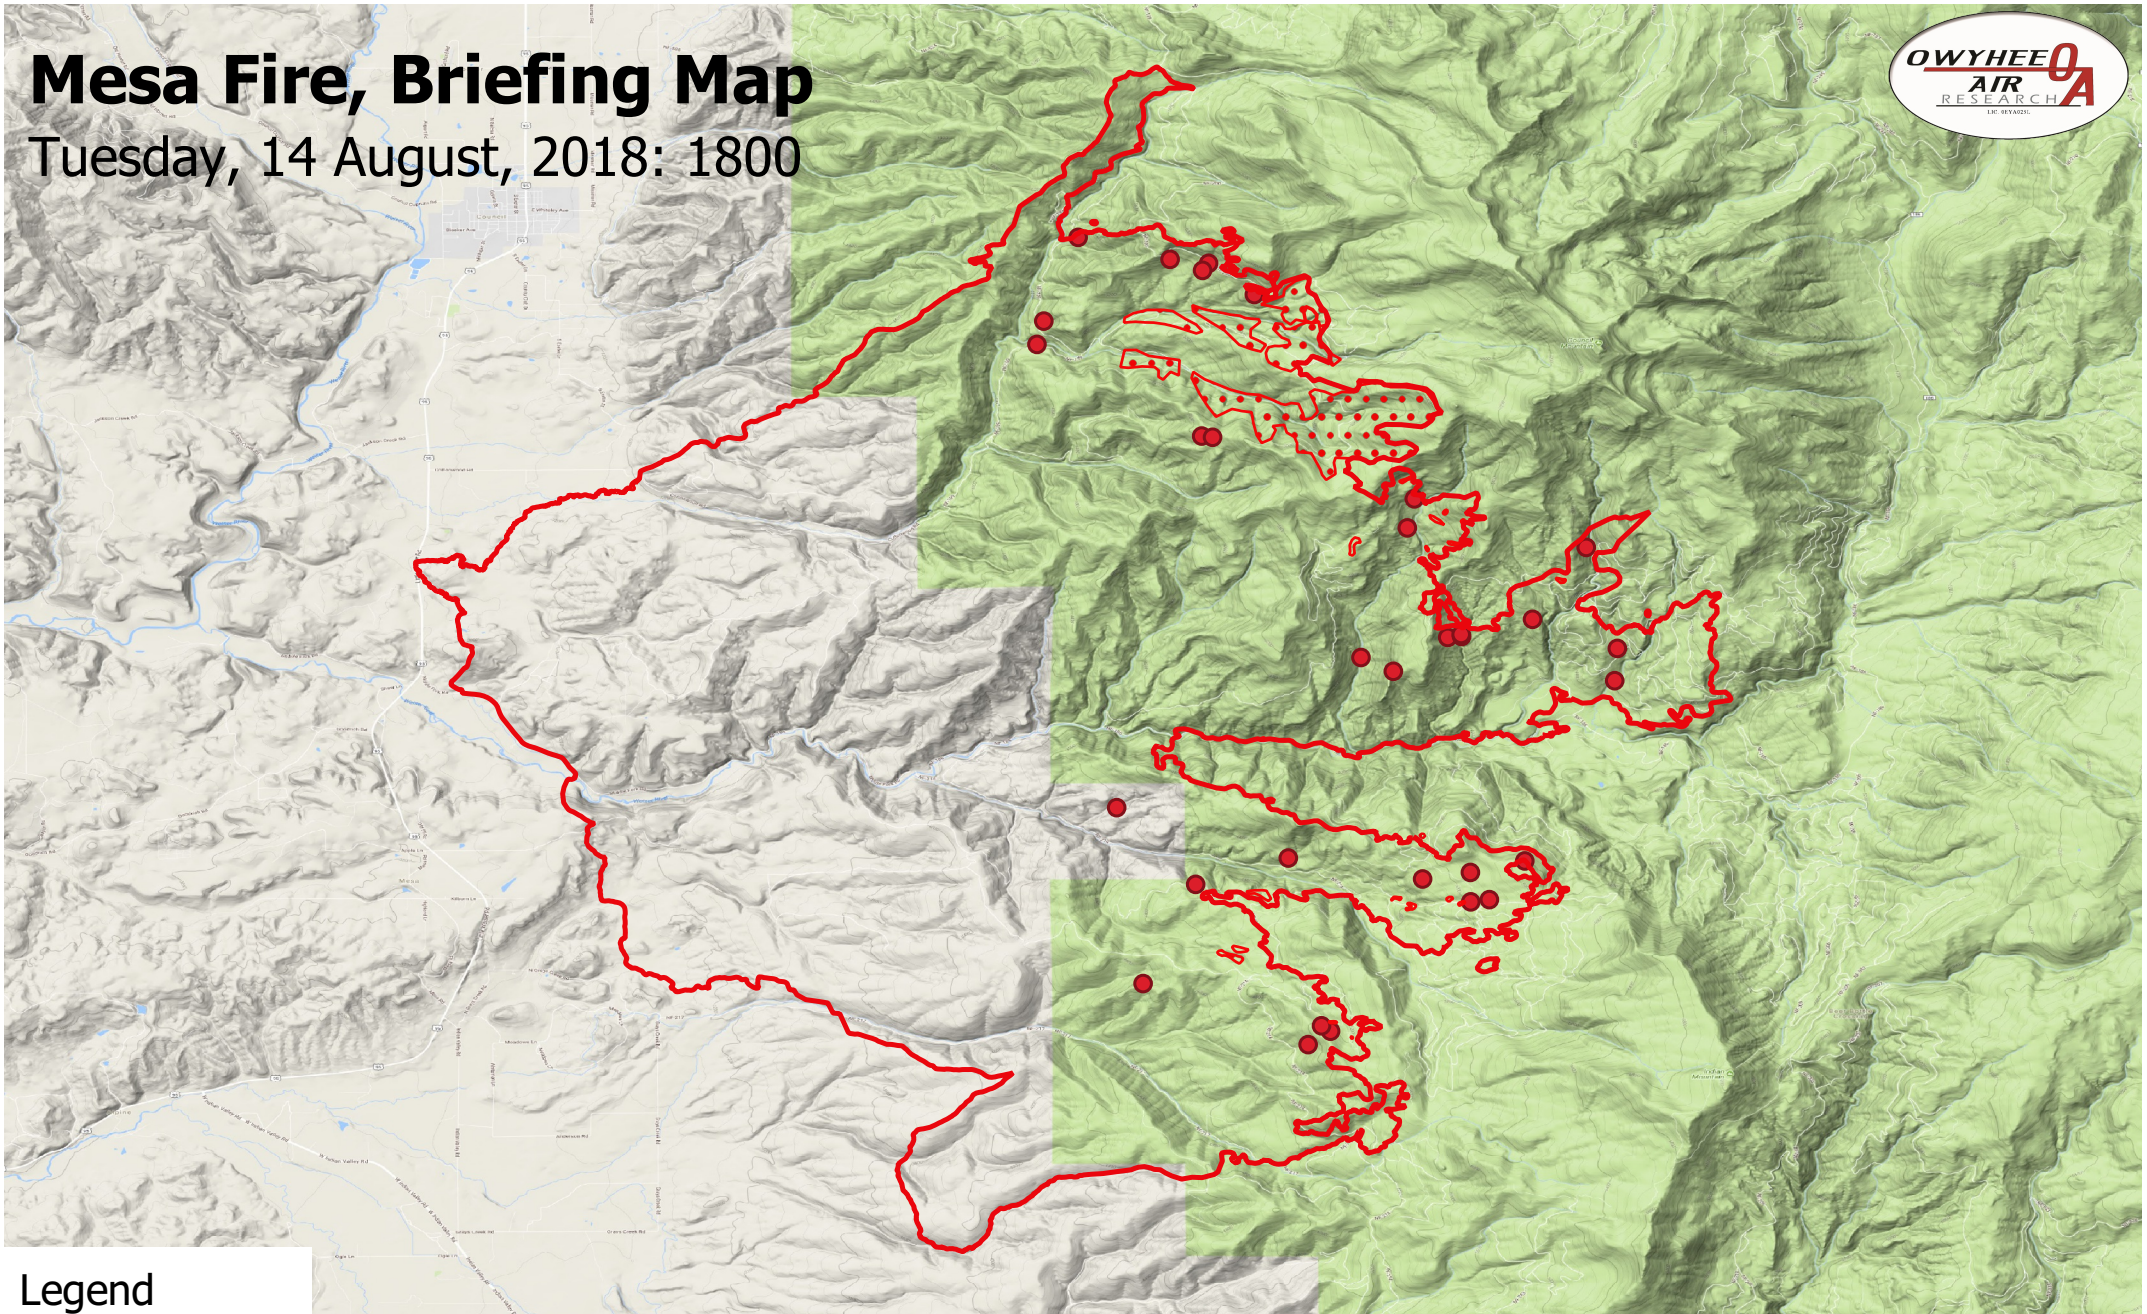

# Mesa Fire, Briefing Map

Tuesday, 14 August, 2018: 1800

## Legend

- Burn Perimeter
- ▨ Intense Heat
- Scattered Heat
- Isolated Heat

Projection: WGS 84  
Scale 1:60,000  
Produced by Owyhee Air Research, Inc.  
dmelody@owyheeair.com (208)442-5405