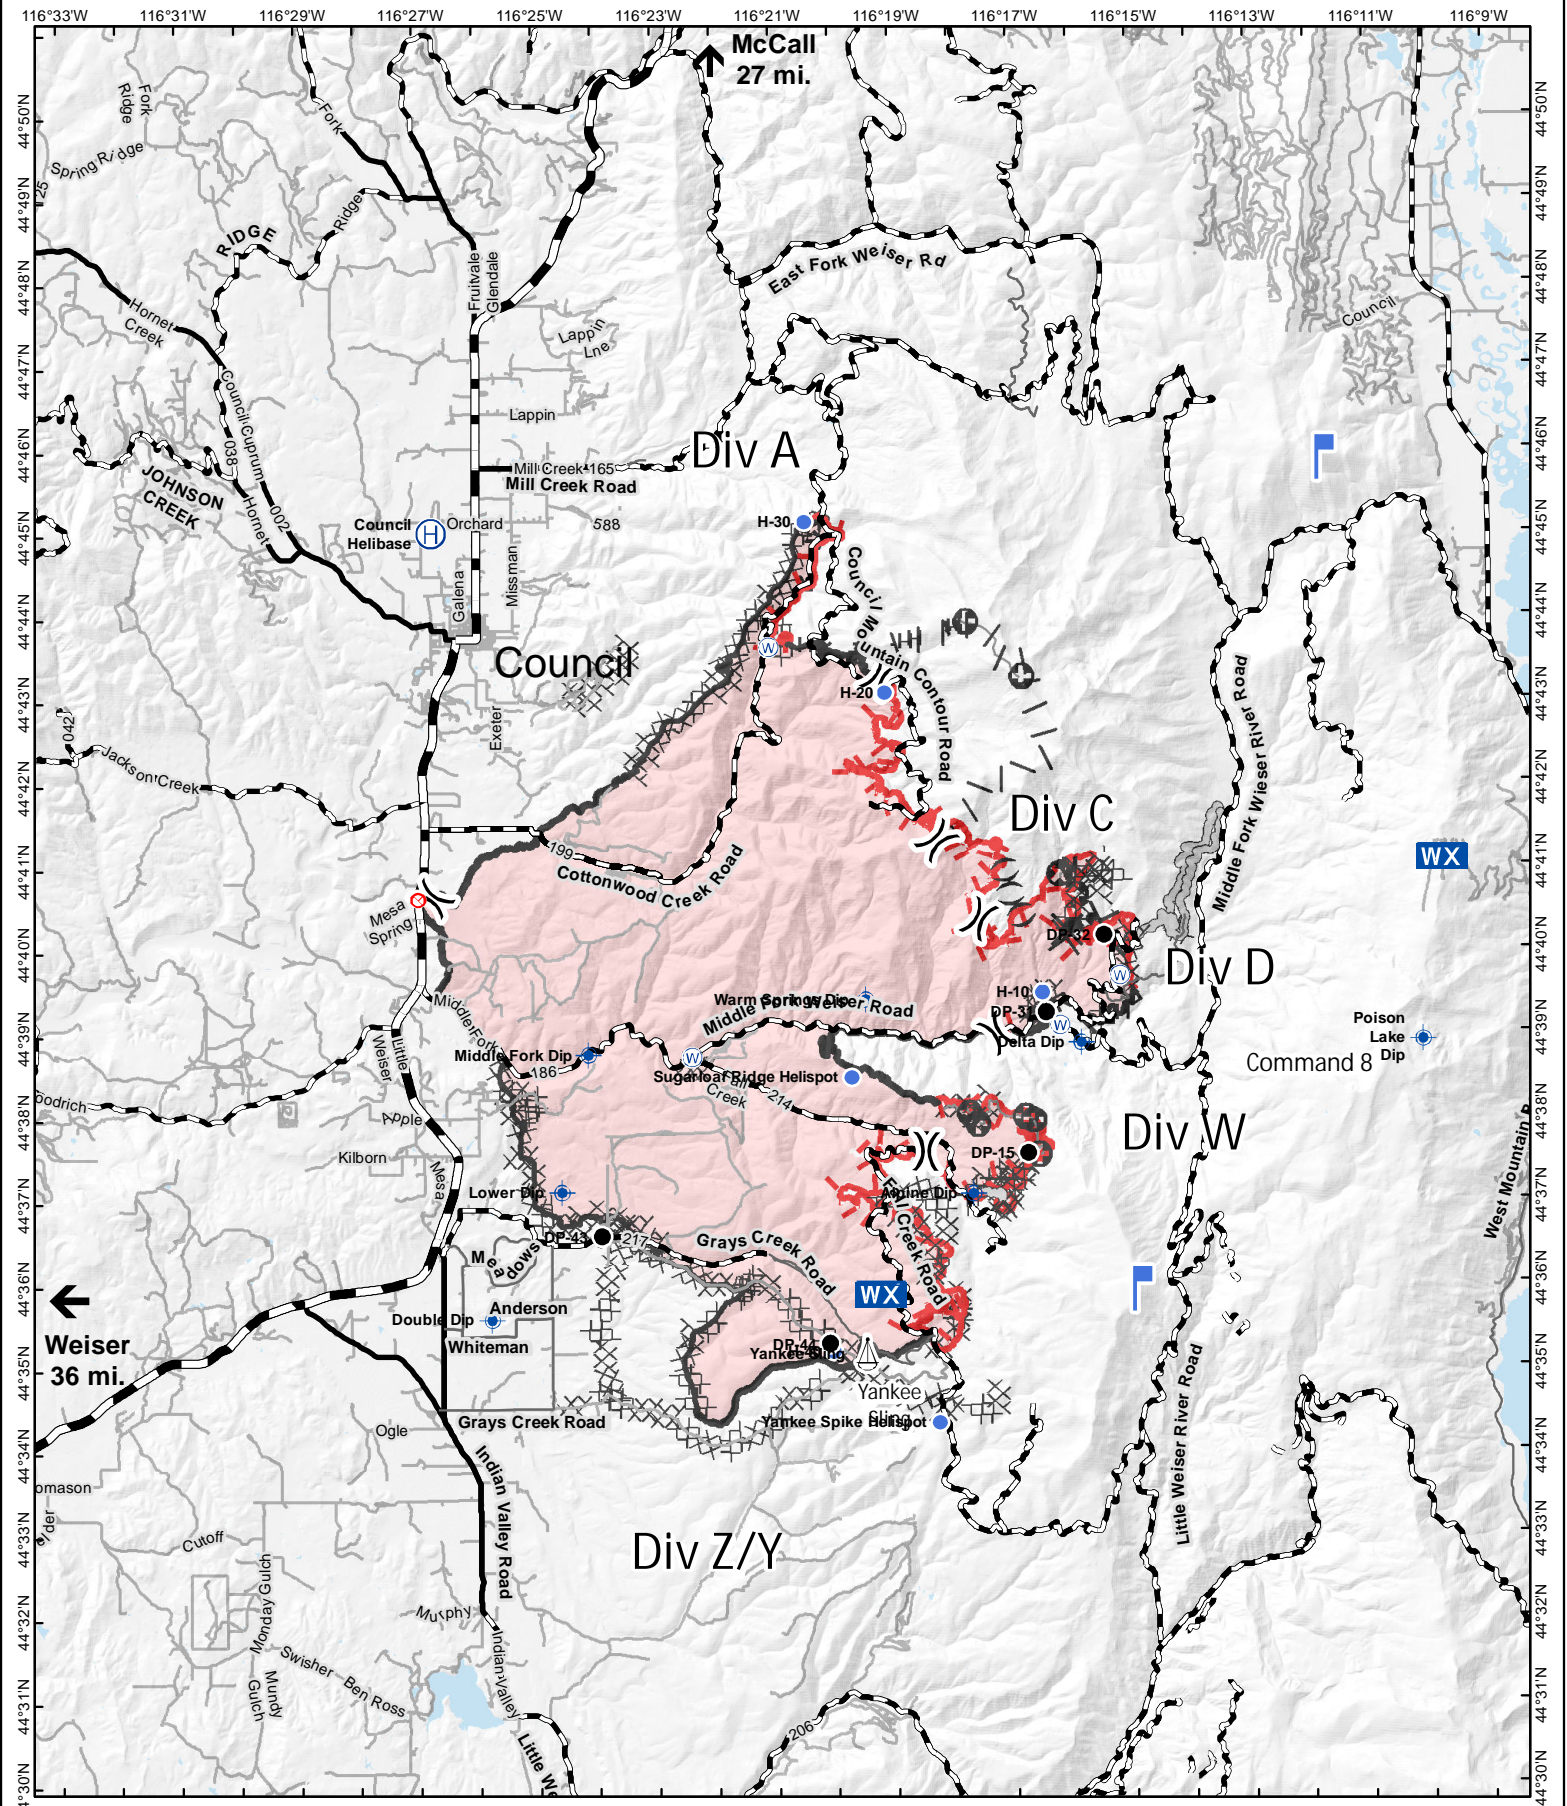

### August 7, 2018

**IAP Tile: D1**  
33,983 acres

- Safety - Hazards
- Repeater
- Camp
- Staging Area
- Drop Point
- Infrastructure
- Dip Site
- Structures
- Fire Origin
- Division Break
- Water Source
- Lookout
- Recreation Site
- Facilities
- Communication Site
- Helibase
- ICP
- Handline
- Completed Line
- Uncontrolled Fire Edge
- Dozer Line
- Fence
- Powerline
- Dozer Opened Road

Div Z/Y

MESA FIRE  
ID-PAF-000270  
August 7, 2018

IAP Tile: D2  
33,983 acres

- Safety - Hazards
- Repeater
- Camp
- Staging Area
- Drop Point
- Infrastructure
- Dip Site
- Structures
- Fire Origin
- Division Break
- Water Source
- Lookout
- Recreation Site
- Facilities
- Communication Site
- Helibase
- ICP
- Handline
- Completed Line
- Uncontrolled Fire Edge
- Dozer Line
- Fence
- Powerline
- Dozer Opened Road