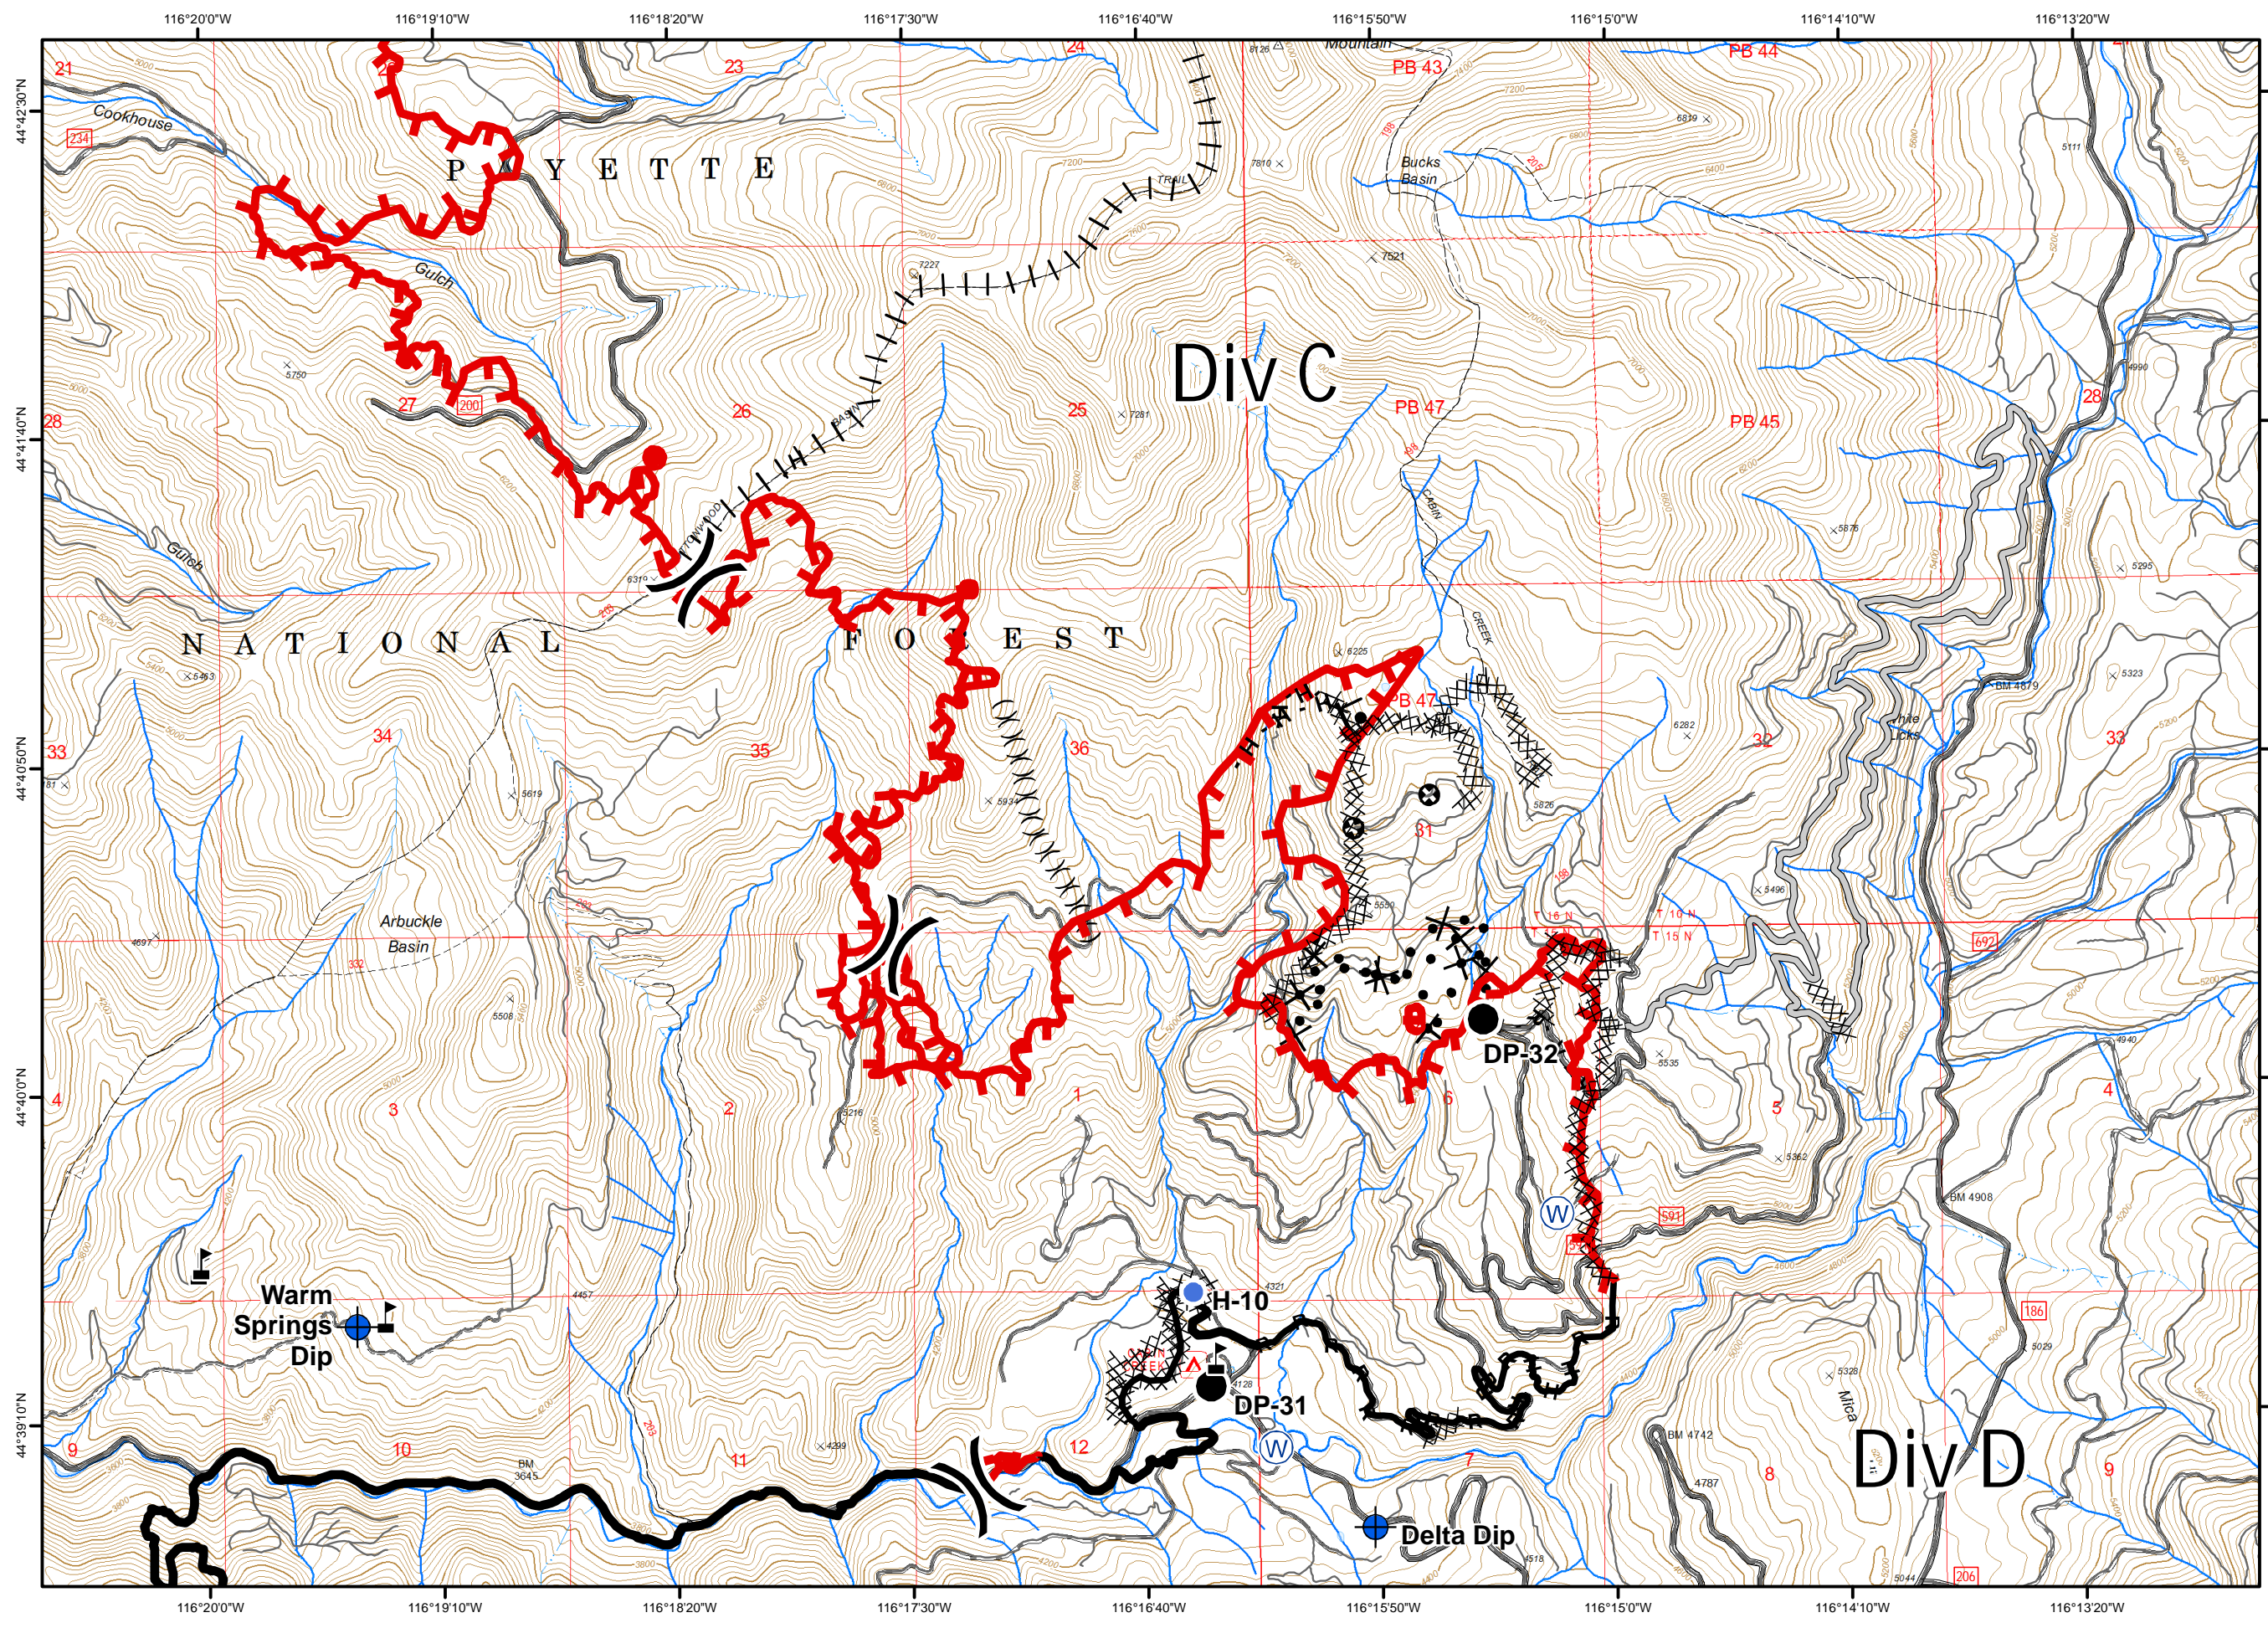

## IAP MAP

33,983 acres

- Safety - Hazards
- Repeater
- Camp
- Staging Area
- Drop Point
- Infrastructure
- Dip Site
- Structures
- Fire Origin
- Division Break
- Water Source
- Lookout
- Recreation Site
- Facilities
- Communication Site
- Helibase
- ICP
- Main Road
- Dozer Opened Road
- Handline
- Completed Line
- Uncontrolled Fire Edge
- Dozer Line
- Fence
- Powerline

### August 7, 2018

**IAP Tile: B1**  
33,983 acres

- Safety - Hazards
- Repeater
- Camp
- Staging Area
- Drop Point
- Infrastructure
- Dip Site
- Structures
- Fire Origin
- Division Break
- Water Source
- Lookout
- Recreation Site
- Facilities
- Communication Site
- Helibase
- ICP
- H - H Handline
- Completed Line
- Uncontrolled Fire Edge
- Dozer Line
- Fence
- Powerline
- Dozer Opened Road

### August 7, 2018

**IAP Tile: B2**  
33,983 acres

- Safety - Hazards
- Repeater
- Camp
- Staging Area
- Drop Point
- Infrastructure
- Dip Site
- Structures
- Fire Origin
- Division Break
- Water Source
- Lookout
- Recreation Site
- Facilities
- Communication Site
- Helibase
- ICP
- H - H Handline
- Completed Line
- Uncontrolled Fire Edge
- Dozer Line
- Fence
- Powerline
- Dozer Opened Road