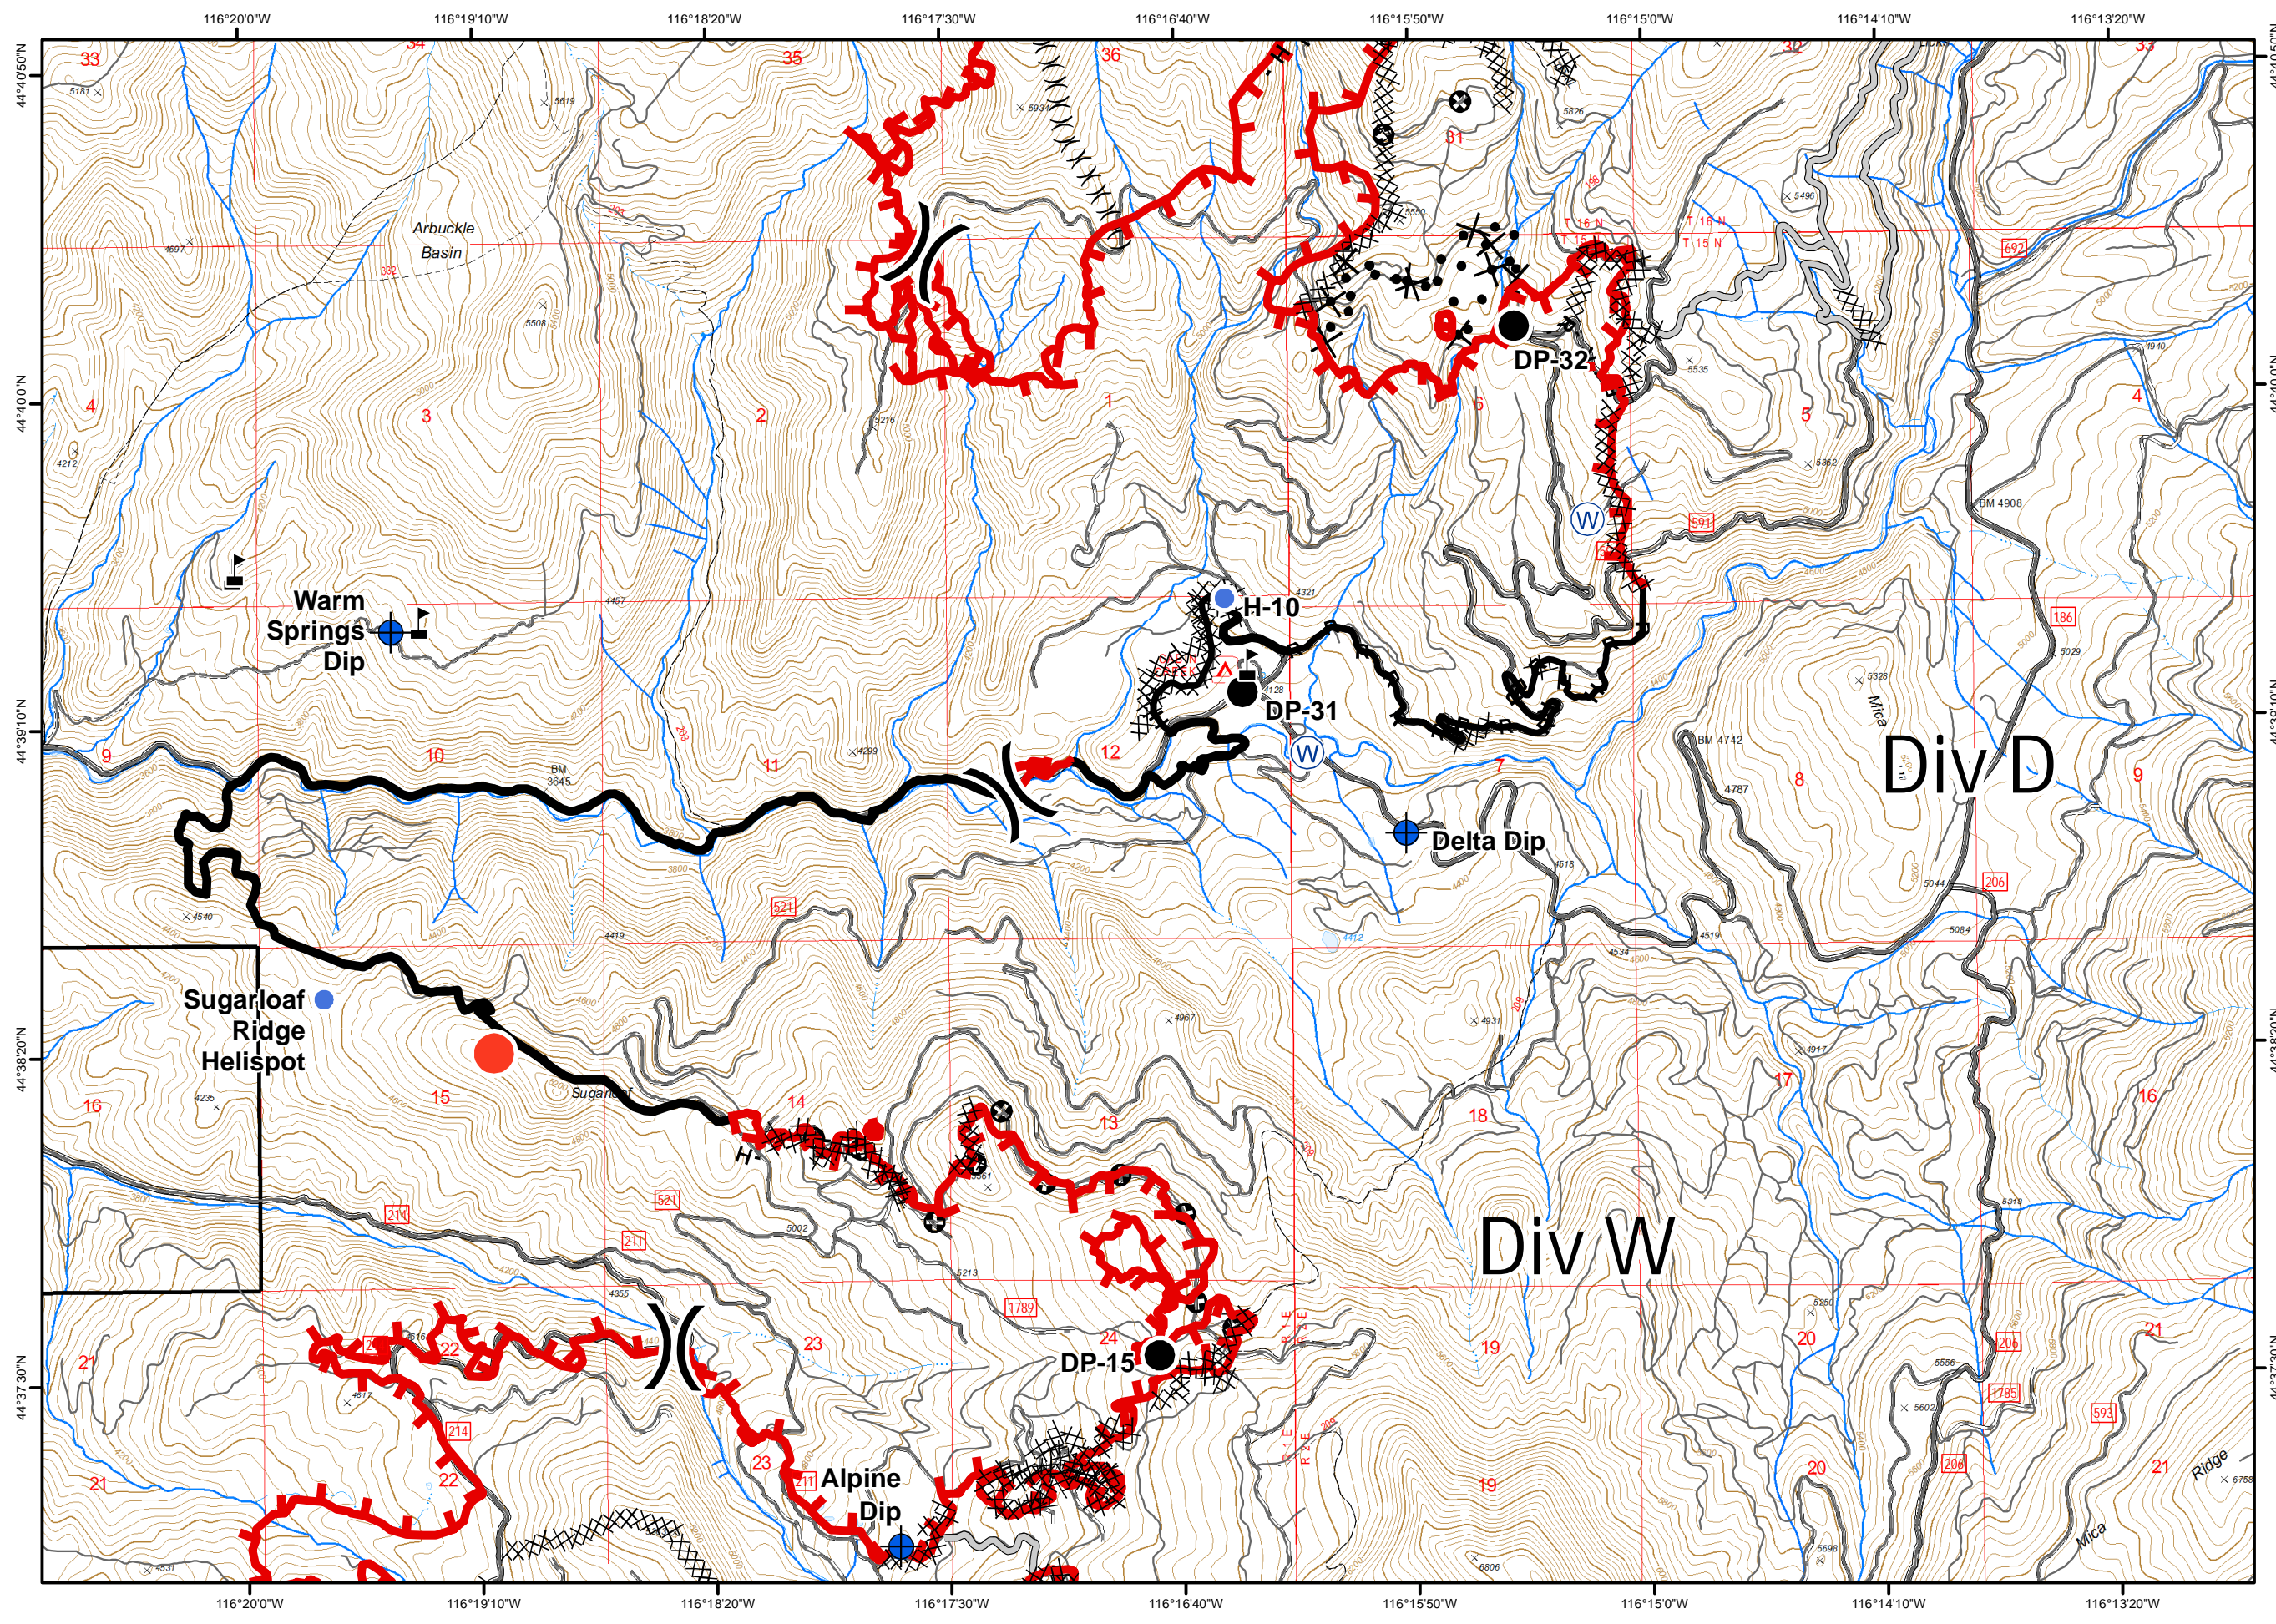

### August 7, 2018

**IAP Tile: C1**  
33,983 acres

- Safety - Hazards
- Repeater
- Camp
- Staging Area
- Drop Point
- Infrastructure
- Dip Site
- Structures
- Fire Origin
- Division Break
- Water Source
- Lookout
- Recreation Site
- Facilities
- Communication Site
- Helibase
- ICP
- Handline
- Completed Line
- Uncontrolled Fire Edge
- Dozer Line
- Fence
- Powerline
- Dozer Opened Road

### August 7, 2018

**IAP Tile: C2**  
33,983 acres

- Safety - Hazards
- Repeater
- Camp
- Staging Area
- Drop Point
- Infrastructure
- Dip Site
- Structures
- Fire Origin
- Division Break
- Water Source
- Lookout
- Recreation Site
- Facilities
- Communication Site
- Helibase
- ICP
- H - H** Handline
- Completed Line
- Uncontrolled Fire Edge
- Dozer Line
- Fence
- Powerline
- Dozer Opened Road