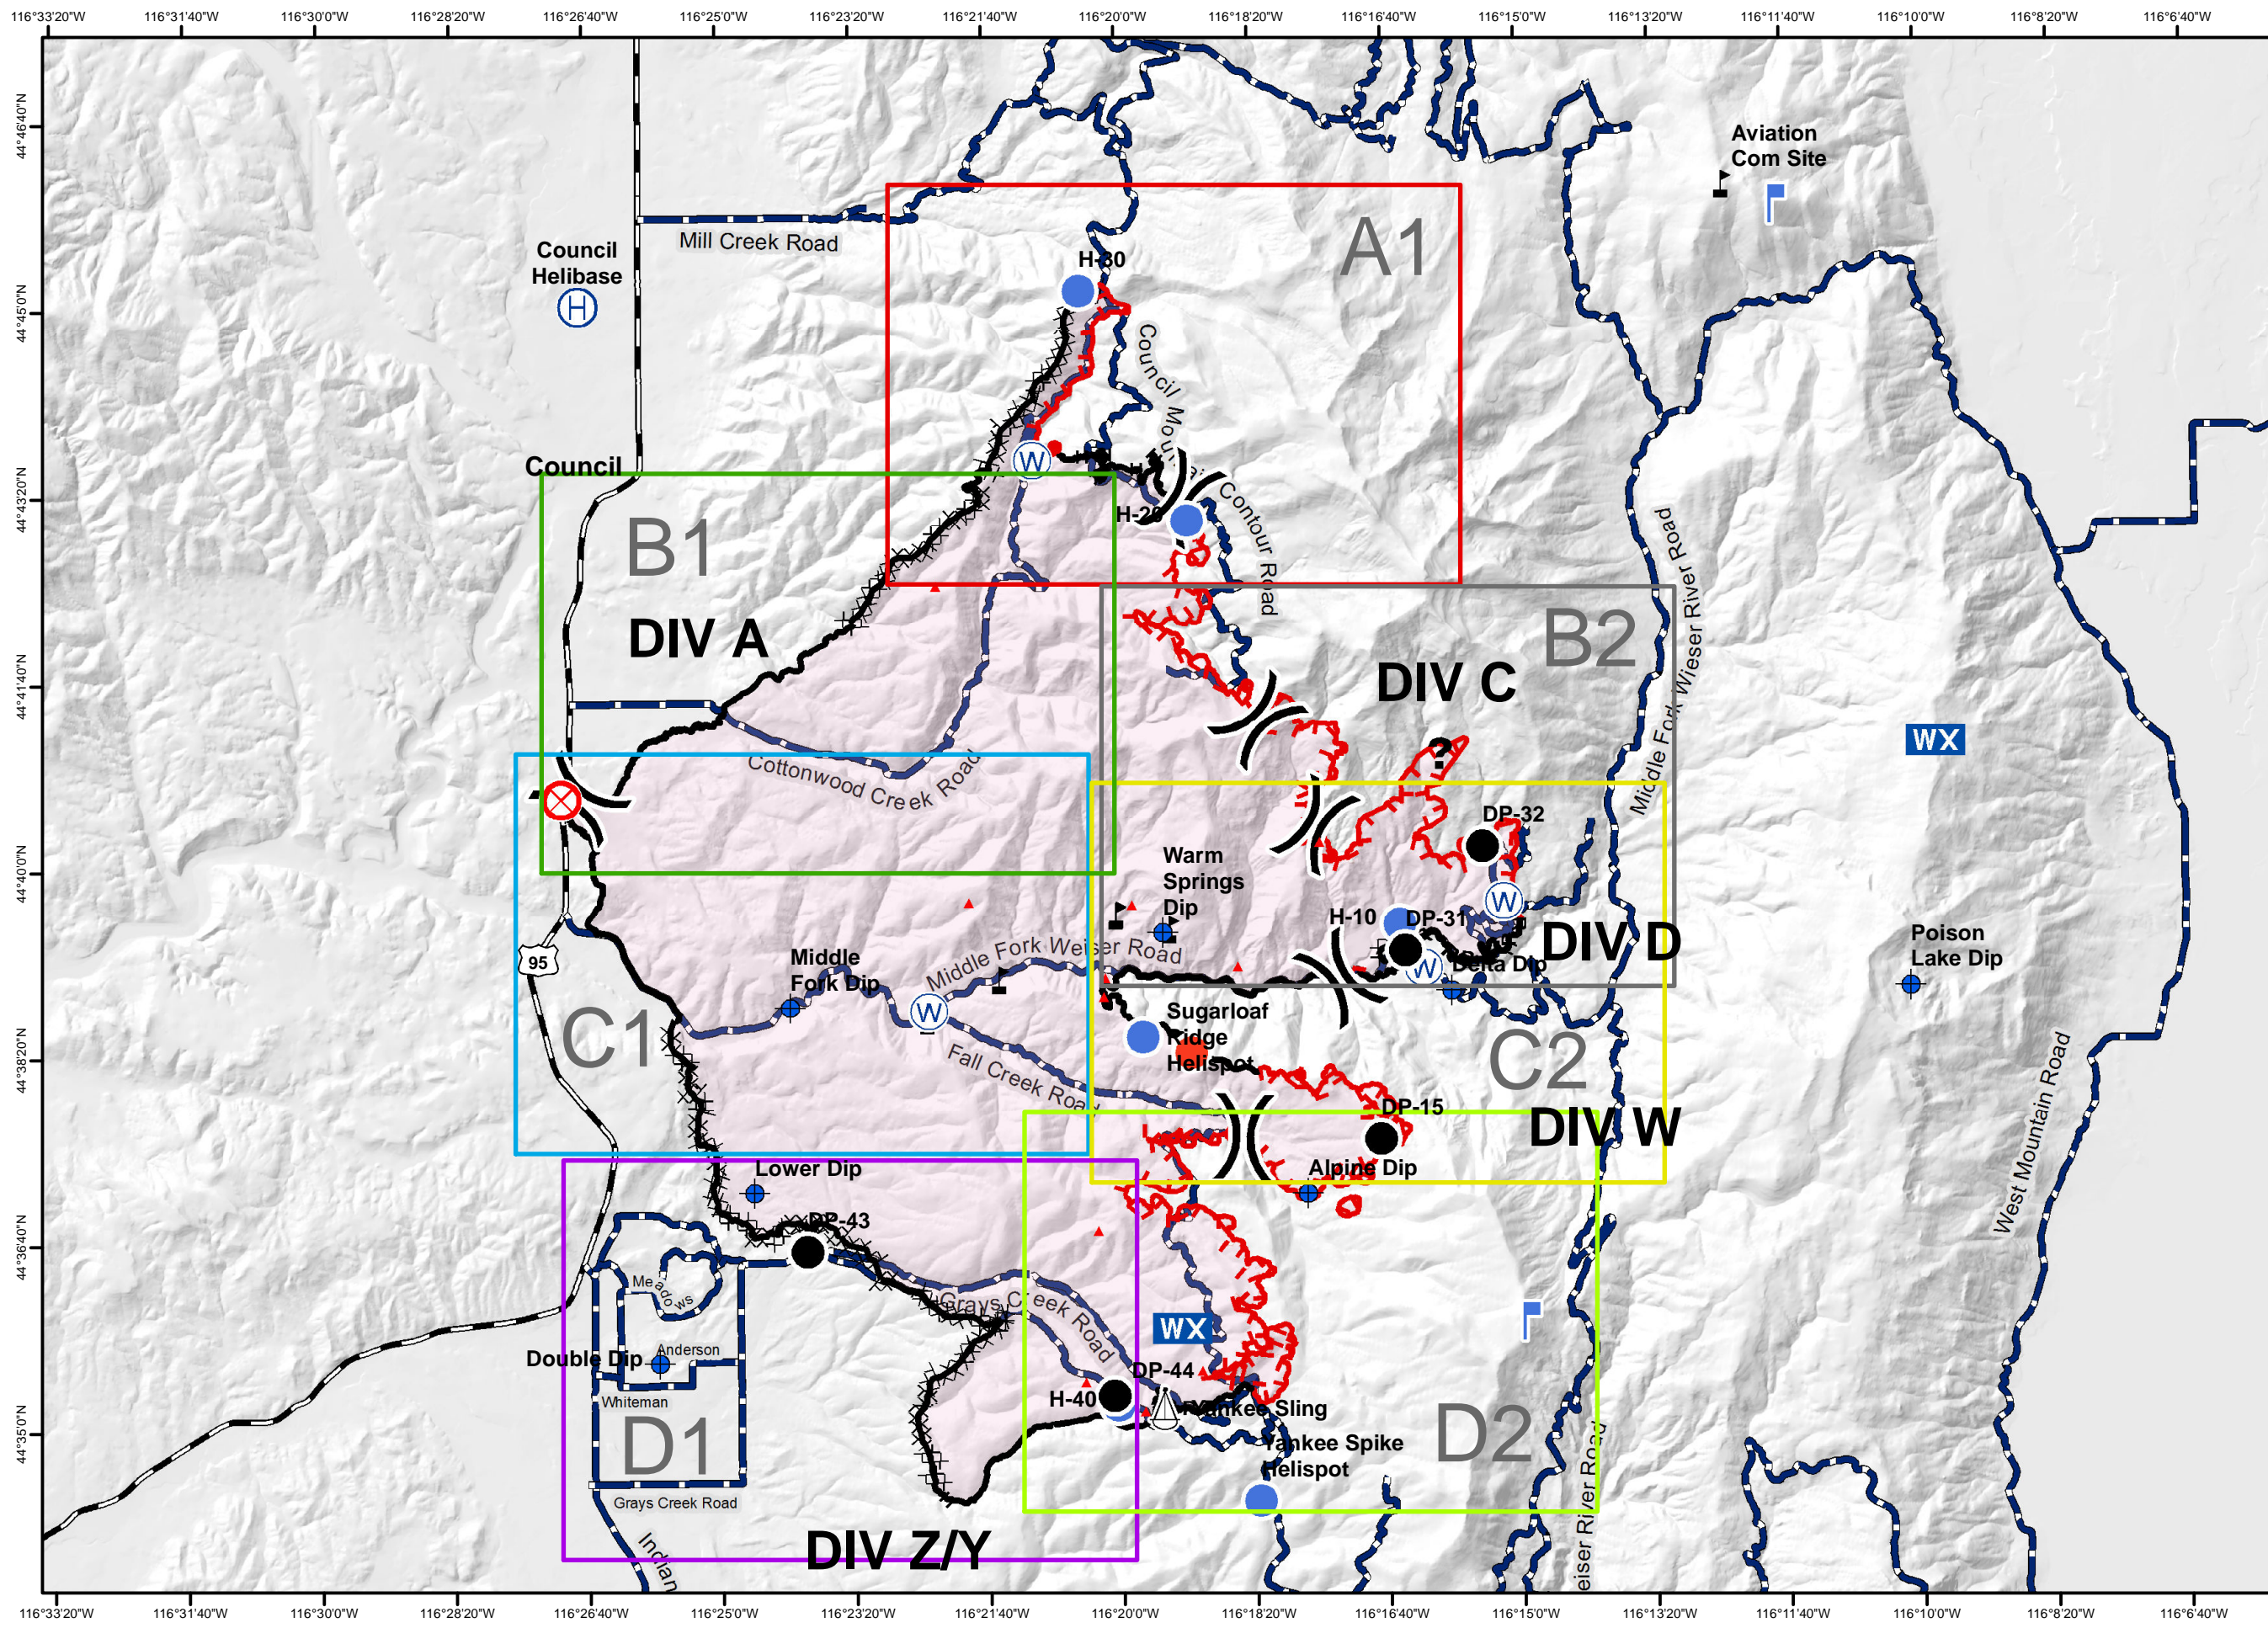

## ID-PAF-000270

## IAP MAP

33,983 acres

- Safety - Hazards
- Repeater
- Camp
- Staging Area
- Drop Point
- Infrastructure
- Dip Site
- Structures
- Fire Origin
- Division Break
- Water Source
- Lookout
- Recreation Site
- Facilities
- Communication Site
- Helibase
- ICP
- Main Road
- Dozer Opened Road
- Handline
- Completed Line
- Uncontrolled Fire Edge
- Dozer Line
- Fence
- Powerline