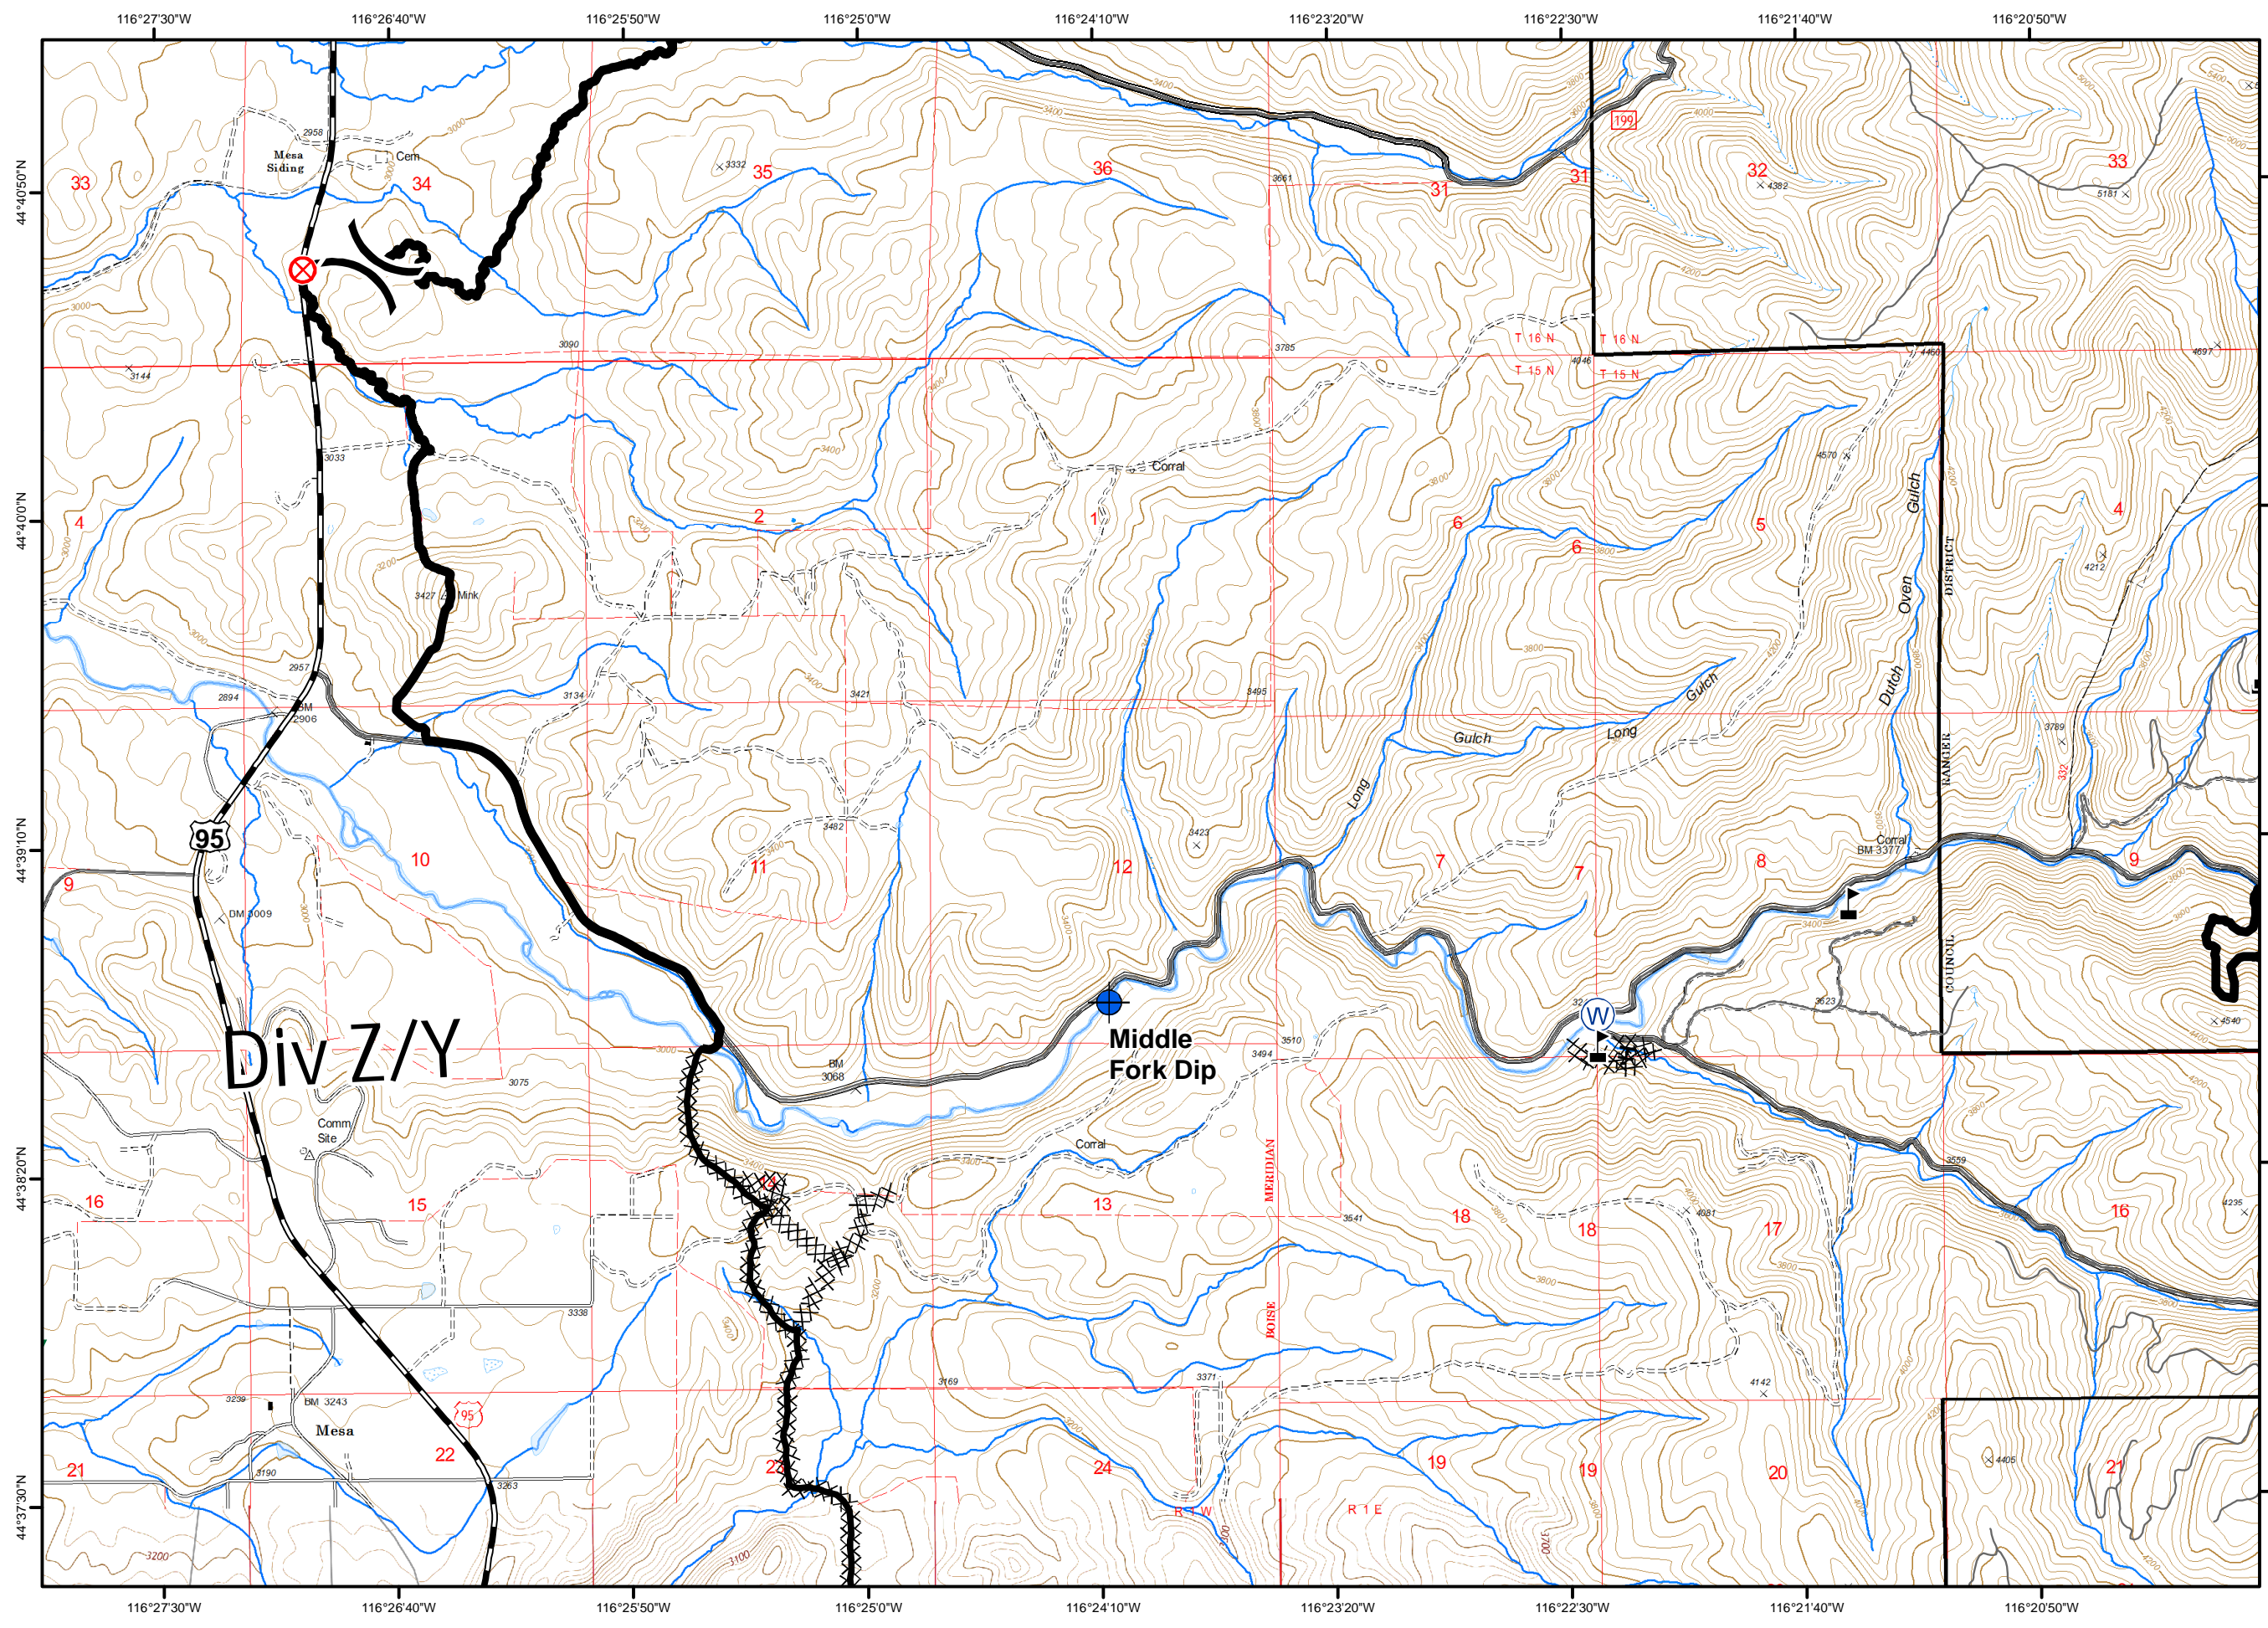

MESA FIRE

ID-PAF-000270

August 7, 2018

IAP Tile: C1
33,983 acres

- Safety - Hazards
- Repeater
- Camp
- Staging Area
- Drop Point
- Infrastructure
- Dip Site
- Structures
- Fire Origin
- Division Break
- Water Source
- Lookout
- Recreation Site
- Facilities
- Communication Site
- Helibase
- ICP
- Handline
- Completed Line
- Uncontrolled Fire Edge
- Dozer Line
- Fence
- Powerline
- Dozer Opened Road