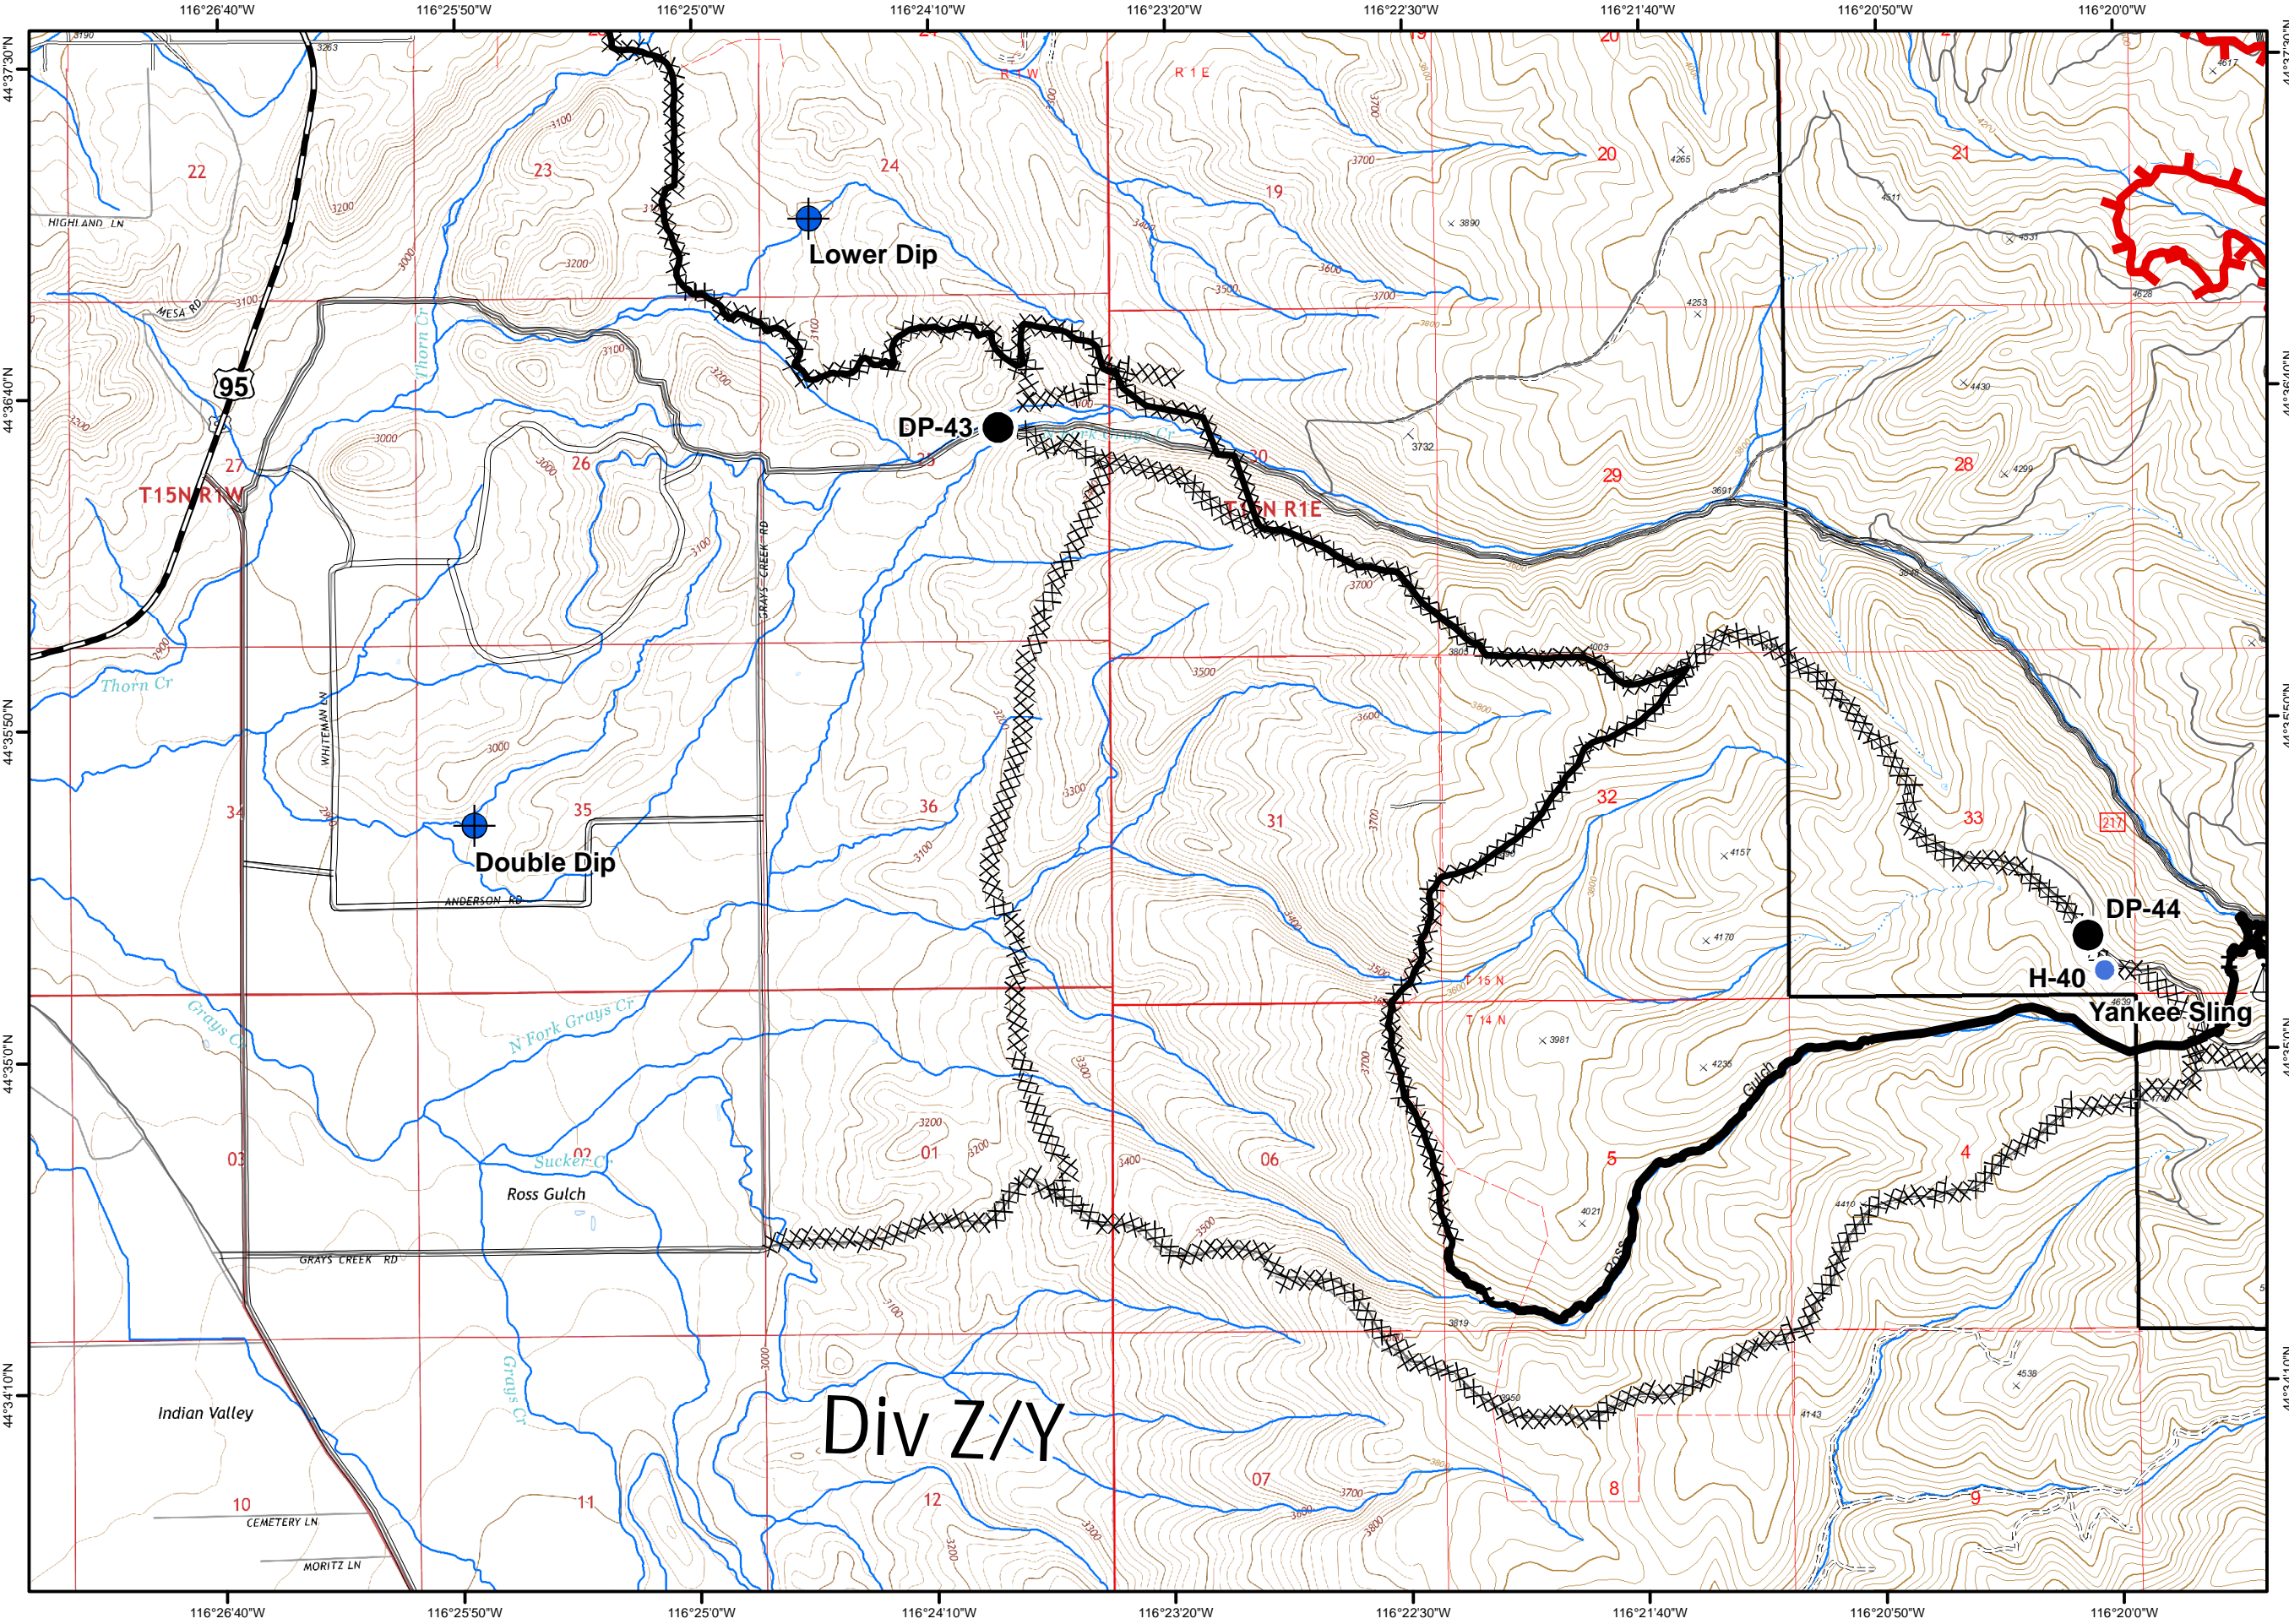

MESA FIRE

ID-PAF-000270

August 7, 2018

IAP Tile: D1
33,983 acres

- Safety - Hazards
- Repeater
- Camp
- Staging Area
- Drop Point
- Infrastructure
- Dip Site
- Structures
- Fire Origin
- Division Break
- Water Source
- Lookout
- Recreation Site
- Facilities
- Communication Site
- Helibase
- ICP
- Handline
- Completed Line
- Uncontrolled Fire Edge
- Dozer Line
- Fence
- Powerline
- Dozer Opened Road

Div Z/Y