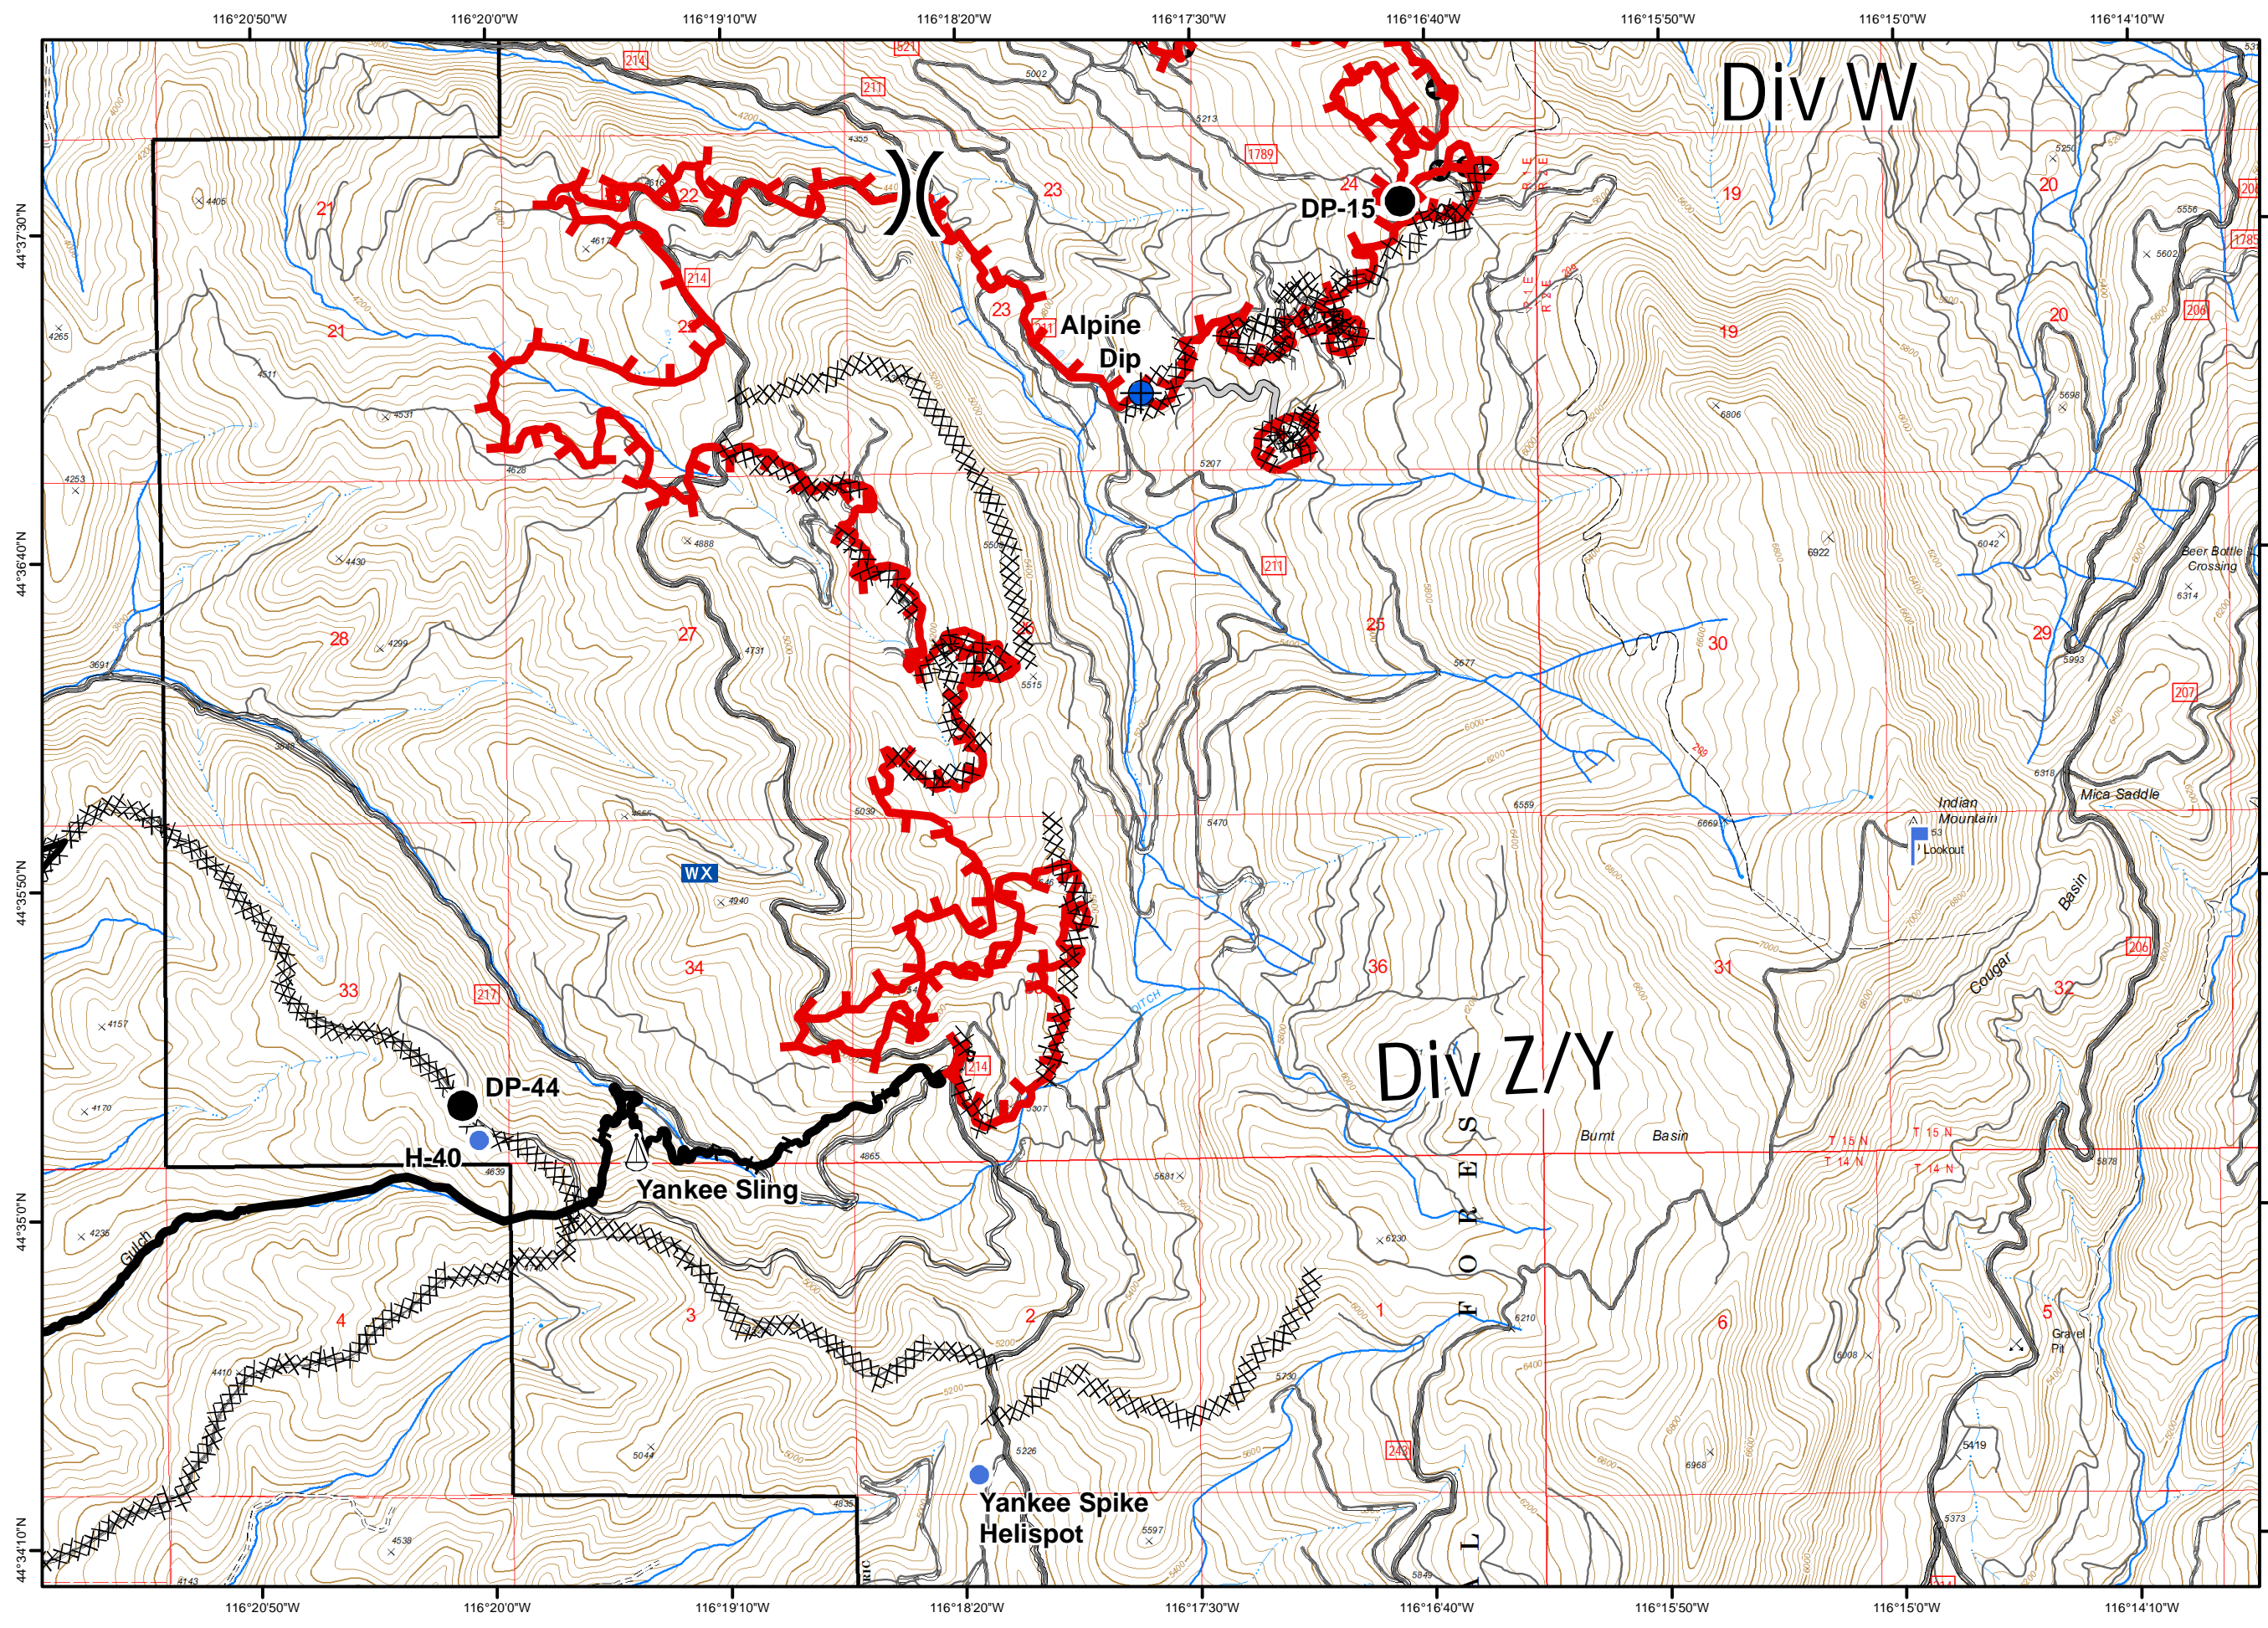

### August 7, 2018

**IAP Tile: D1**  
33,983 acres

- Safety - Hazards
- Repeater
- Camp
- Staging Area
- Drop Point
- Infrastructure
- Dip Site
- Structures
- Fire Origin
- Division Break
- Water Source
- Lookout
- Recreation Site
- Facilities
- Communication Site
- Helibase
- ICP
- Handline
- Completed Line
- Uncontrolled Fire Edge
- Dozer Line
- Fence
- Powerline
- Dozer Opened Road

Div Z/Y

MESA FIRE  
ID-PAF-000270  
August 7, 2018

IAP Tile: D2  
33,983 acres

- Safety - Hazards
- Repeater
- Camp
- Staging Area
- Drop Point
- Infrastructure
- Dip Site
- Structures
- Fire Origin
- Division Break
- Water Source
- Lookout
- Recreation Site
- Facilities
- Communication Site
- Helibase
- ICP
- Handline
- Completed Line
- Uncontrolled Fire Edge
- Dozer Line
- Fence
- Powerline
- Dozer Opened Road