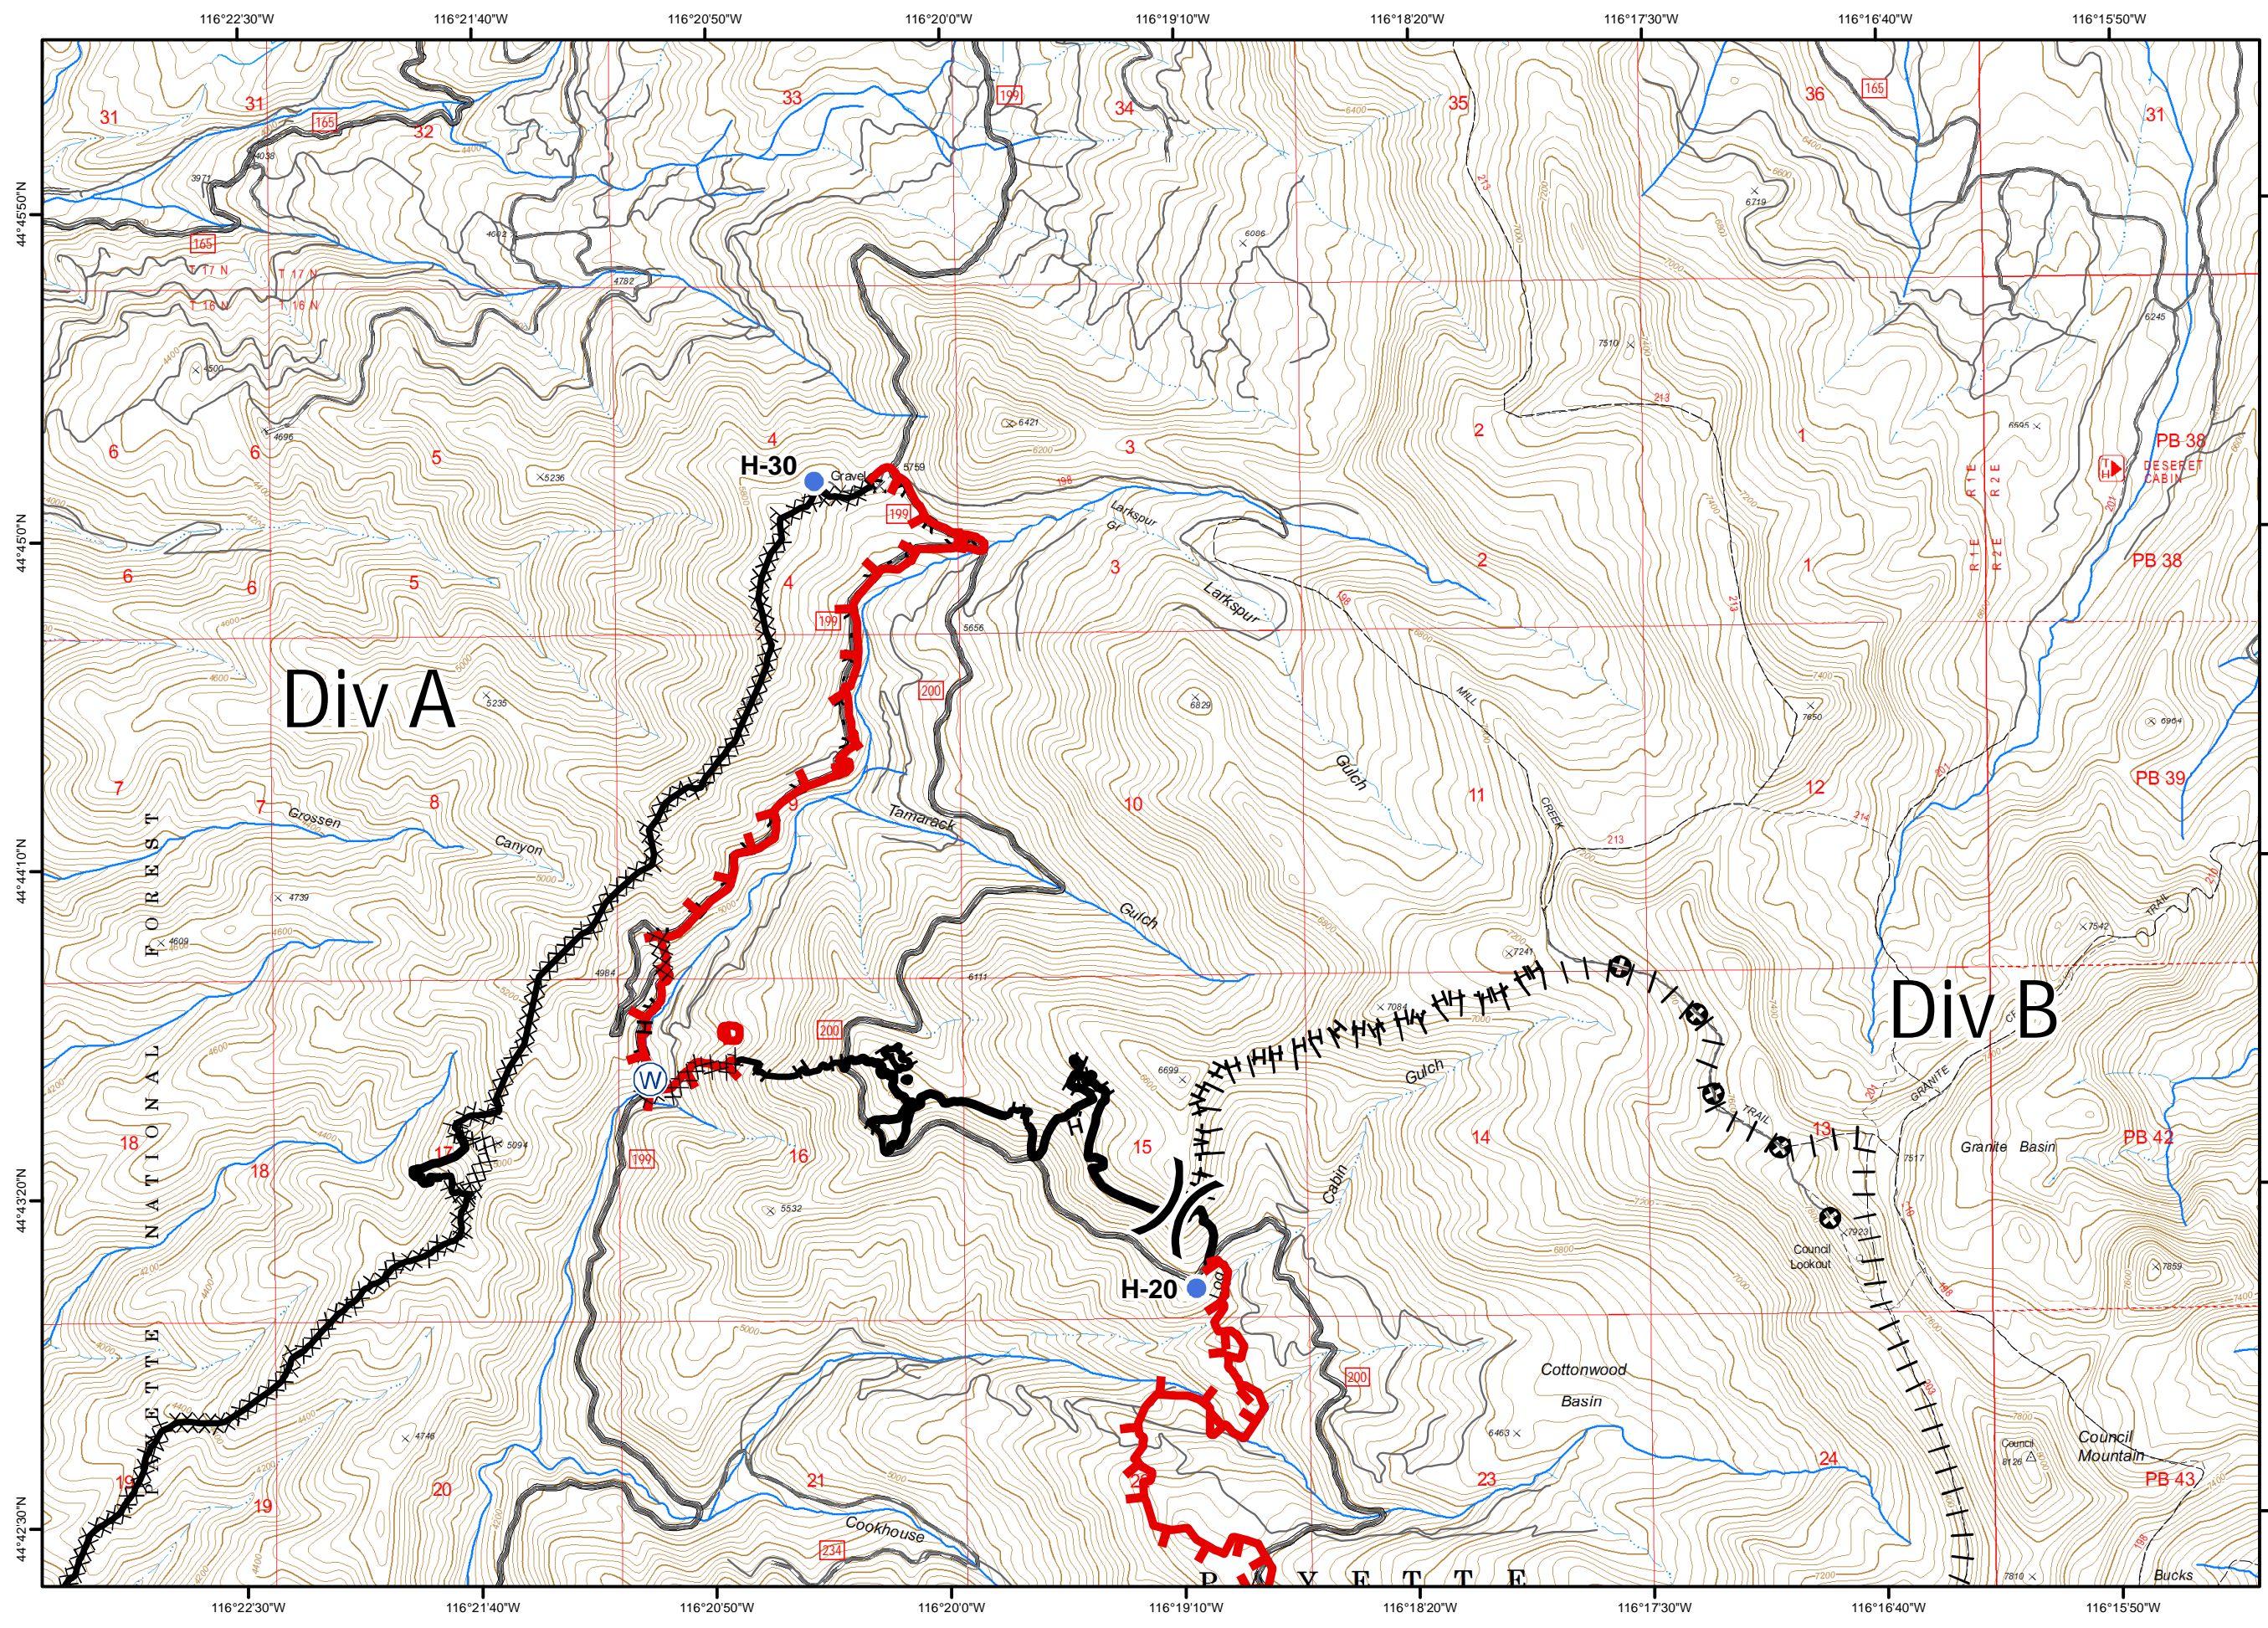

## IAP MAP

33,983 acres

- Safety - Hazards
- Repeater
- Camp
- Staging Area
- Drop Point
- Infrastructure
- Dip Site
- Structures
- Fire Origin
- Division Break
- Water Source
- Lookout
- Recreation Site
- Facilities
- Communication Site
- Helibase
- ICP
- Main Road
- Dozer Opened Road
- Handline
- Completed Line
- Uncontrolled Fire Edge
- Dozer Line
- Fence
- Powerline

### August 7, 2018

**IAP Tile: A1**  
33,983 acres

- Safety - Hazards
- Repeater
- Camp
- Staging Area
- Drop Point
- Infrastructure
- Dip Site
- Structures
- Fire Origin
- Division Break
- Water Source
- Lookout
- Recreation Site
- Facilities
- Communication Site
- Helibase
- ICP
- H - H Handline
- Completed Line
- Uncontrolled Fire Edge
- Dozer Line
- Fence
- Powerline
- Dozer Opened Road