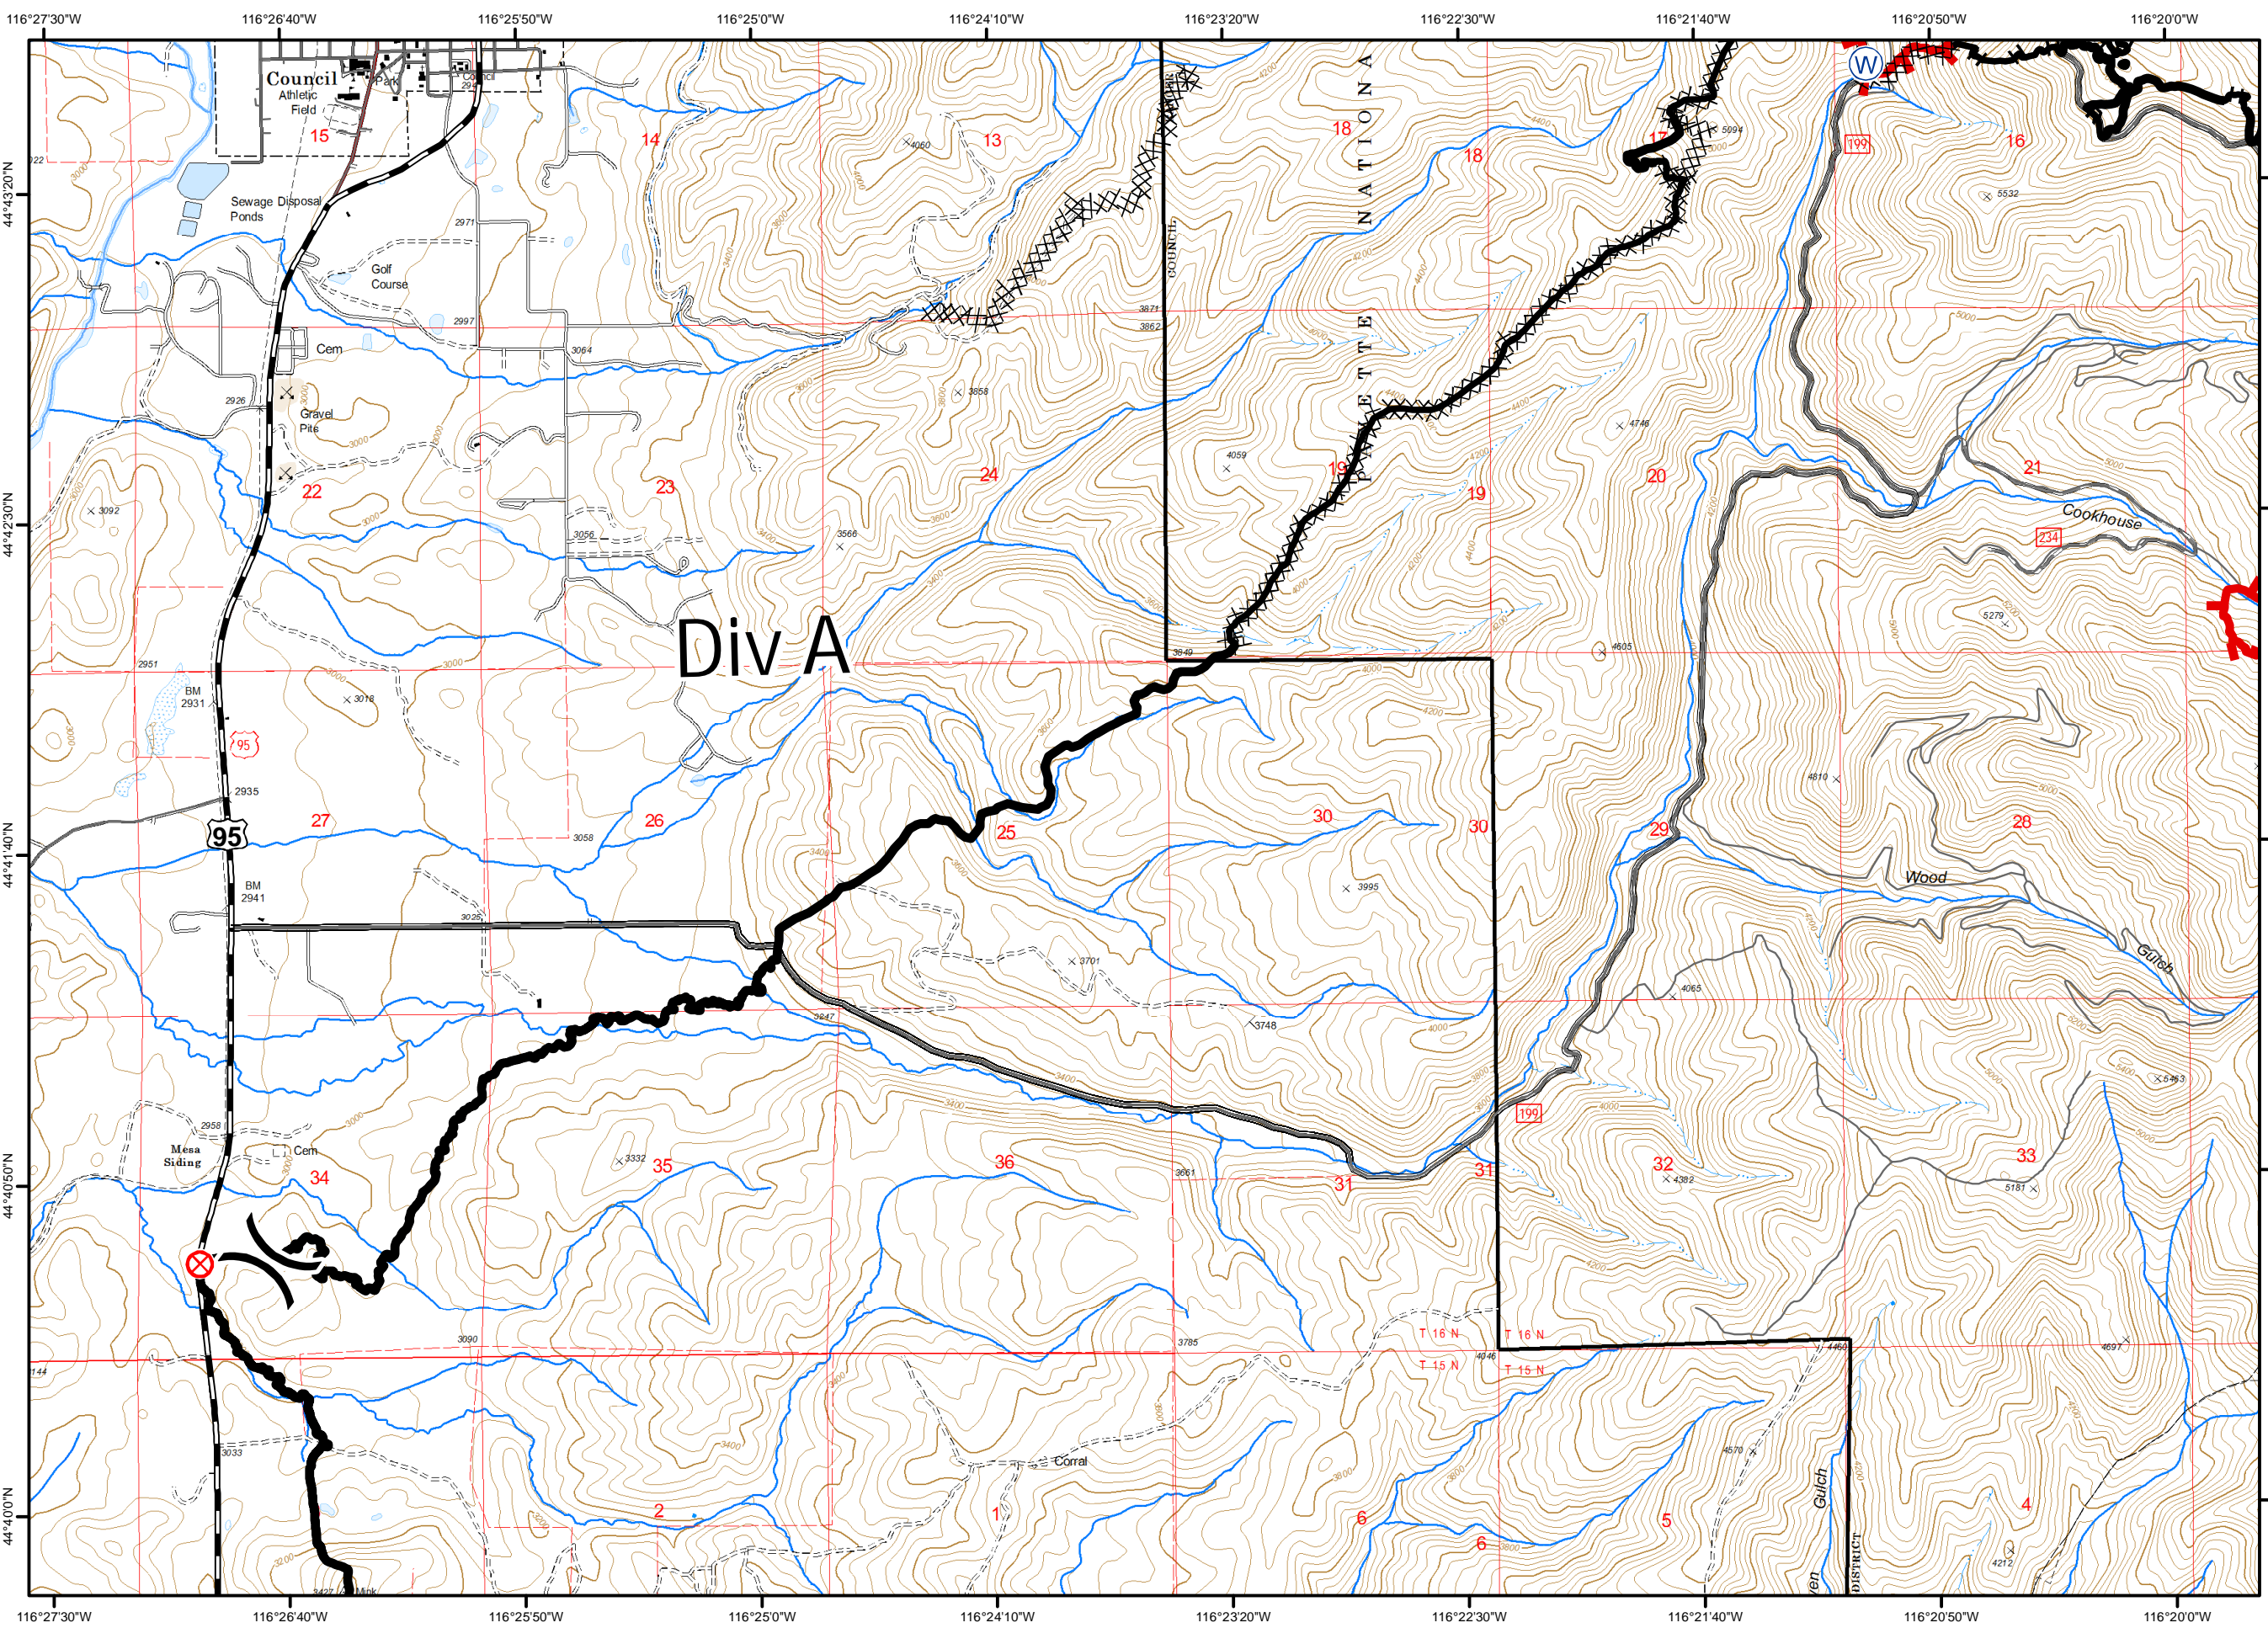

MESA FIRE

ID-PAF-000270

August 7, 2018

IAP Tile: B1
33,983 acres

- Safety - Hazards
- Repeater
- Camp
- Staging Area
- Drop Point
- Infrastructure
- Dip Site
- Structures
- Fire Origin
- Division Break
- Water Source
- Lookout
- Recreation Site
- Facilities
- Communication Site
- Helibase
- ICP
- H - H Handline
- Completed Line
- Uncontrolled Fire Edge
- Dozer Line
- Fence
- Powerline
- Dozer Opened Road