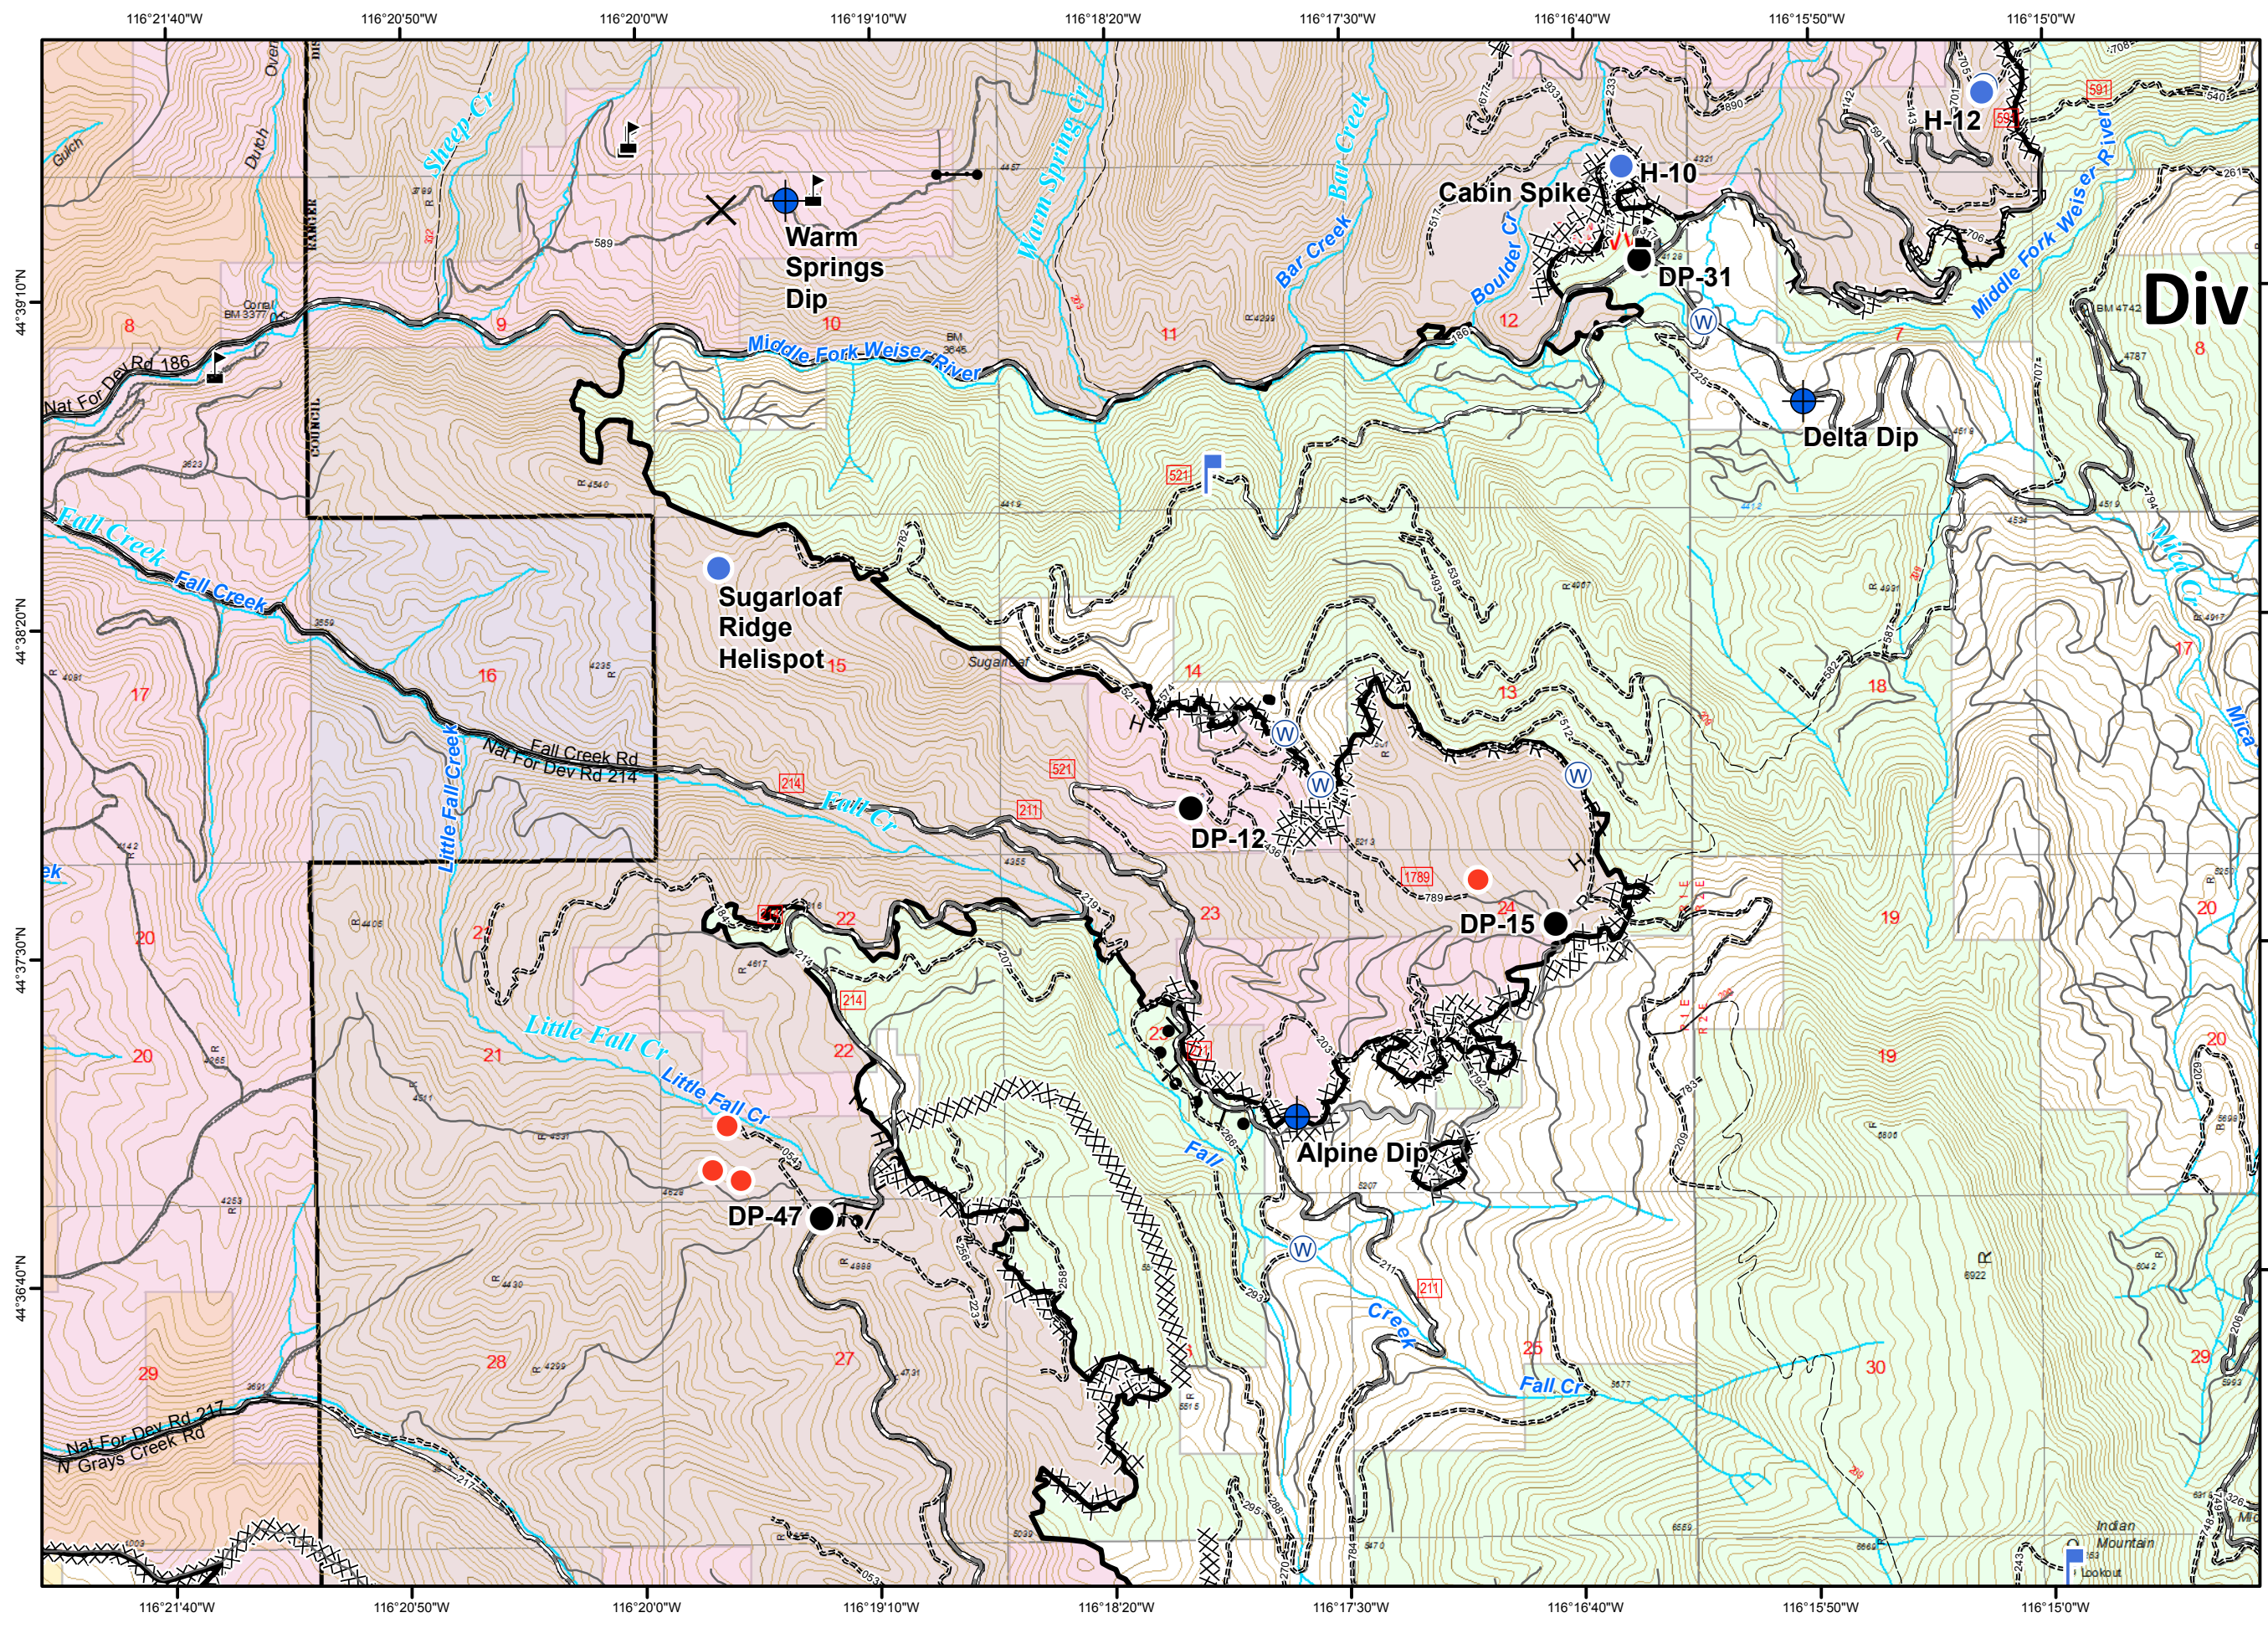

MESA FIRE
 ID-PAF-000270
 August 22, 2018

IAP Tile: C2
 34,719 acres
 IR 8/22 @0930 hrs

- X Closure
- Dip Site
- ⚠ Value at Risk
- Helispot
- Drop Point
- Gate
- Hot Spot
- 📍 Lookout
- ⊙ Water Source
- Contained
- H - Completed Hand Line
- ⊗ Completed Dozer Line
- R - Road as Completed Line
- Access or Improved Road
- ⊔ Completed Burnout