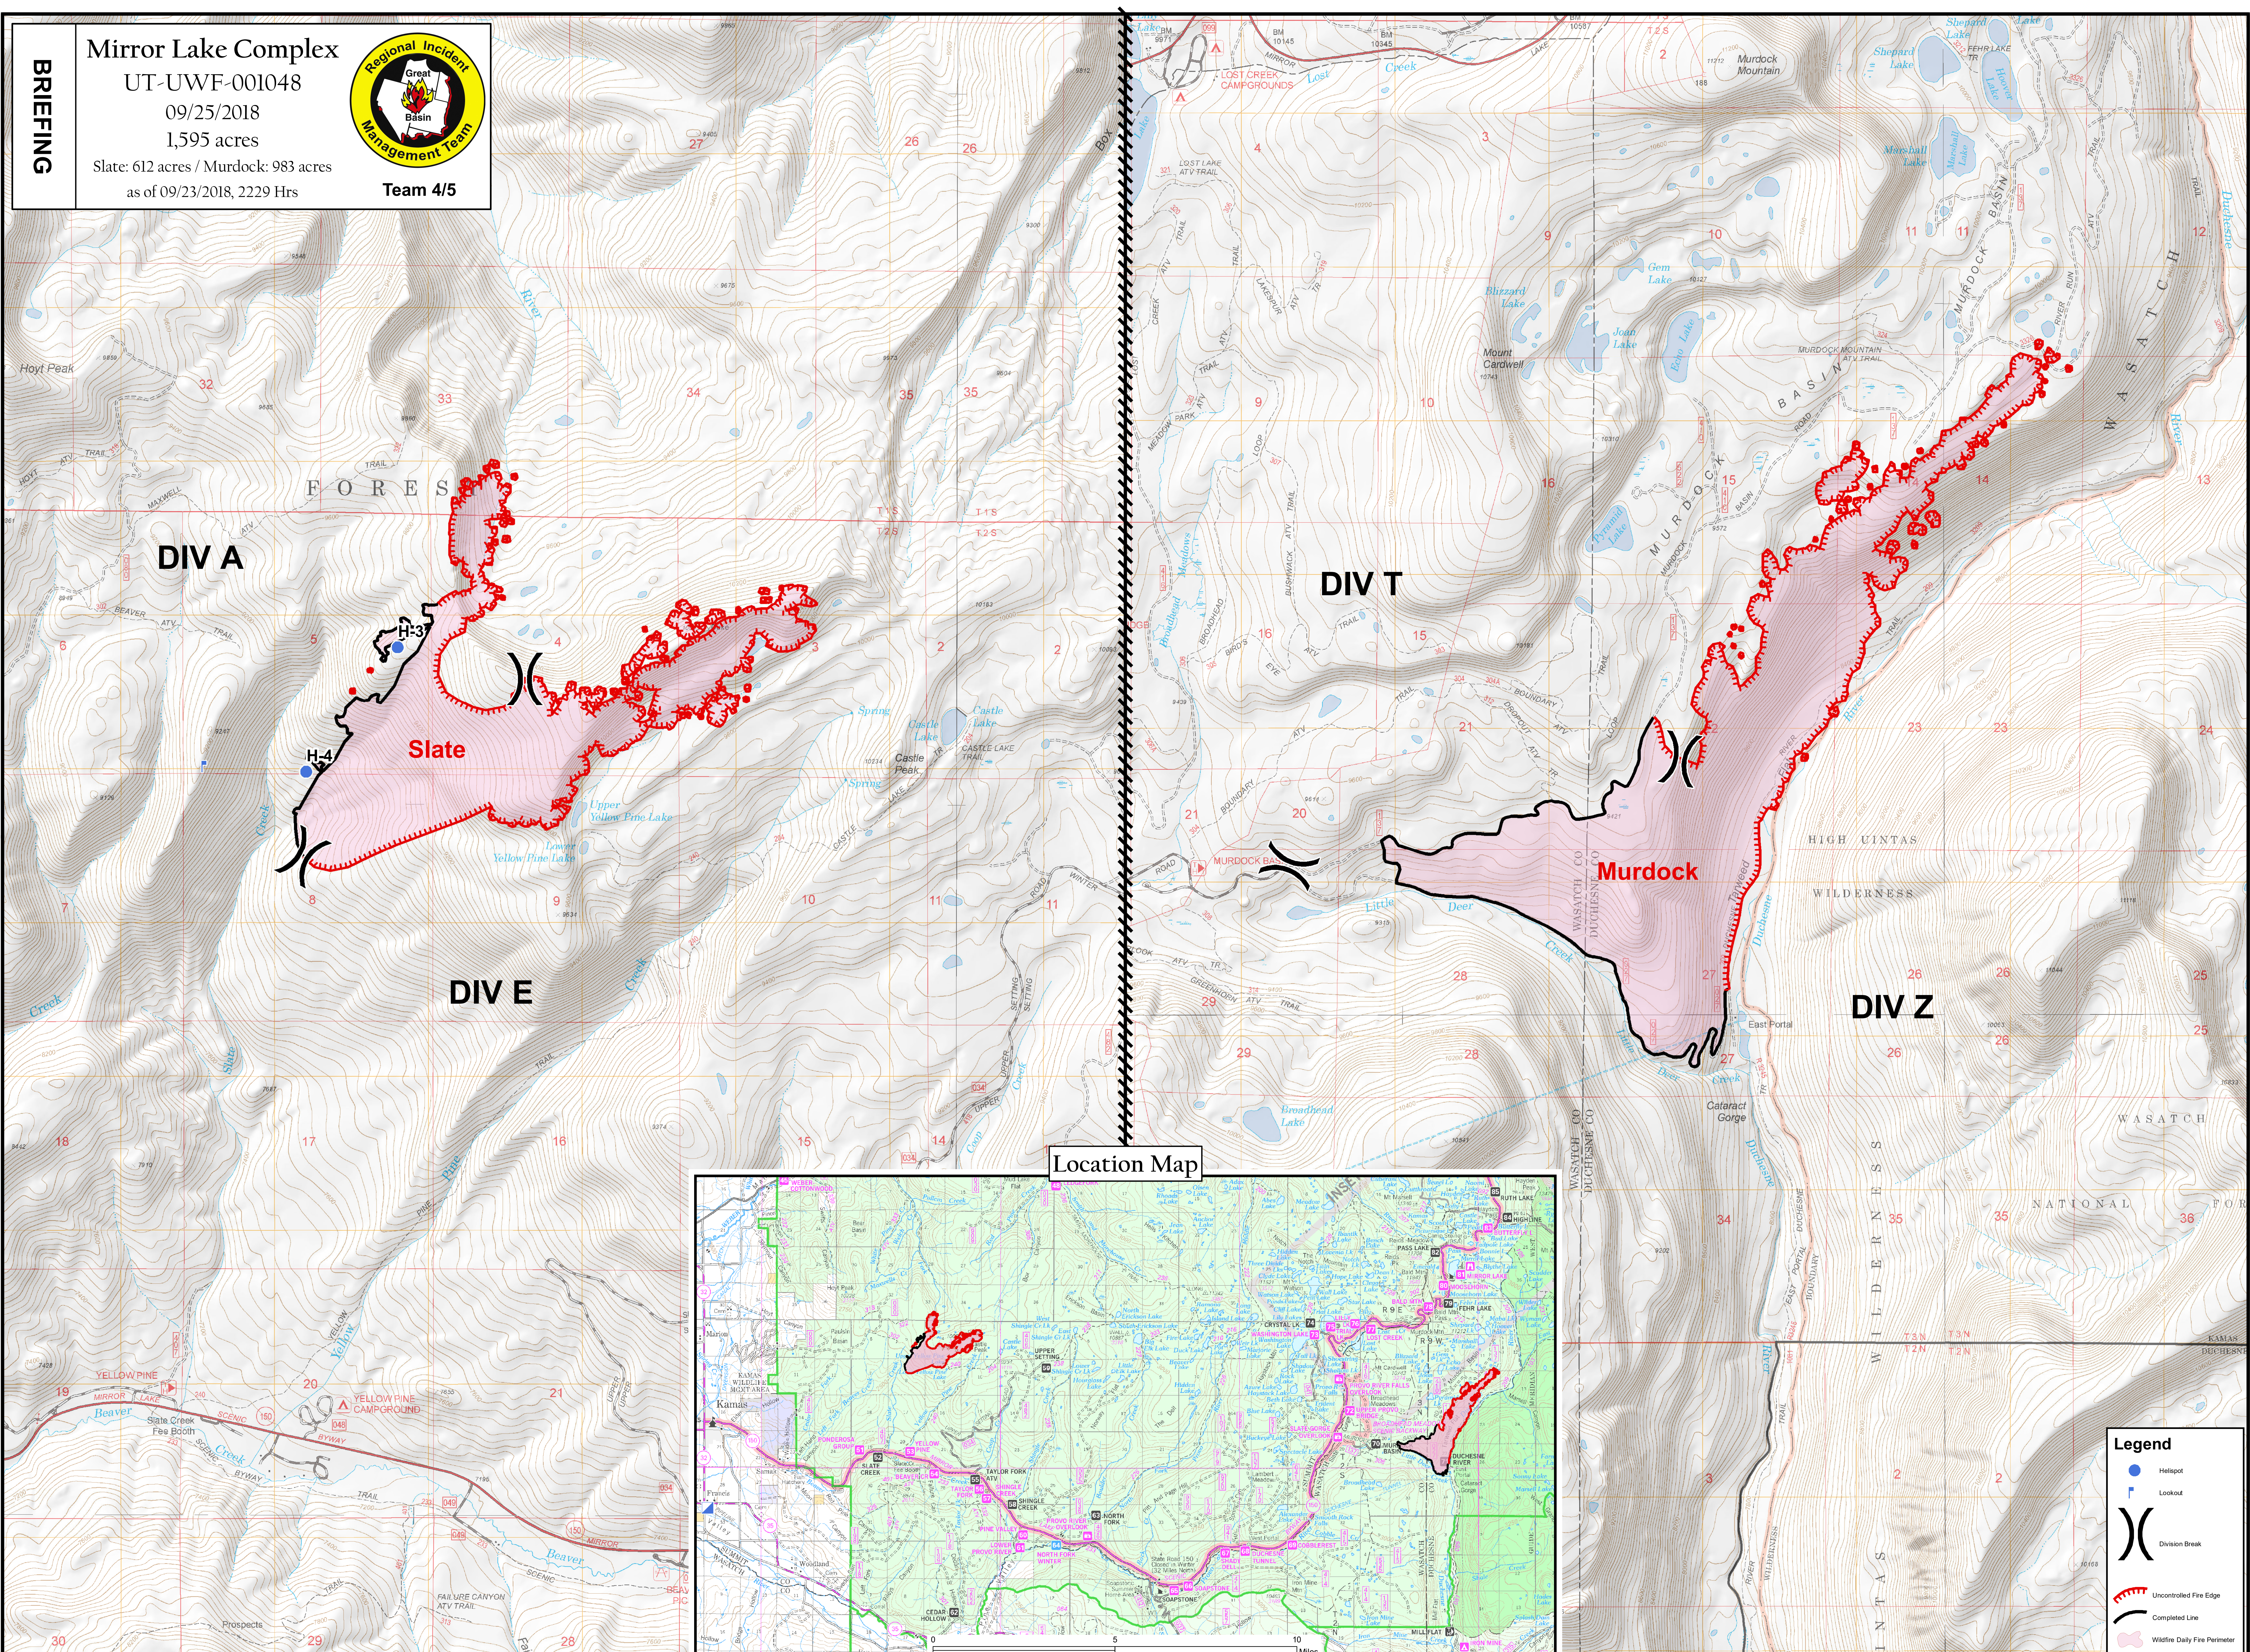

BRIEFING

Mirror Lake Complex

UT-UWF-001048

09/25/2018

1,595 acres

Slate: 612 acres / Murdock: 983 acres

as of 09/23/2018, 2229 Hrs

Team 4/5

Location Map

Legend

- Helispot
- Lookout
- Division Break
- Uncontrolled Fire Edge
- Completed Fire Line
- Wildfire Daily Fire Perimeter