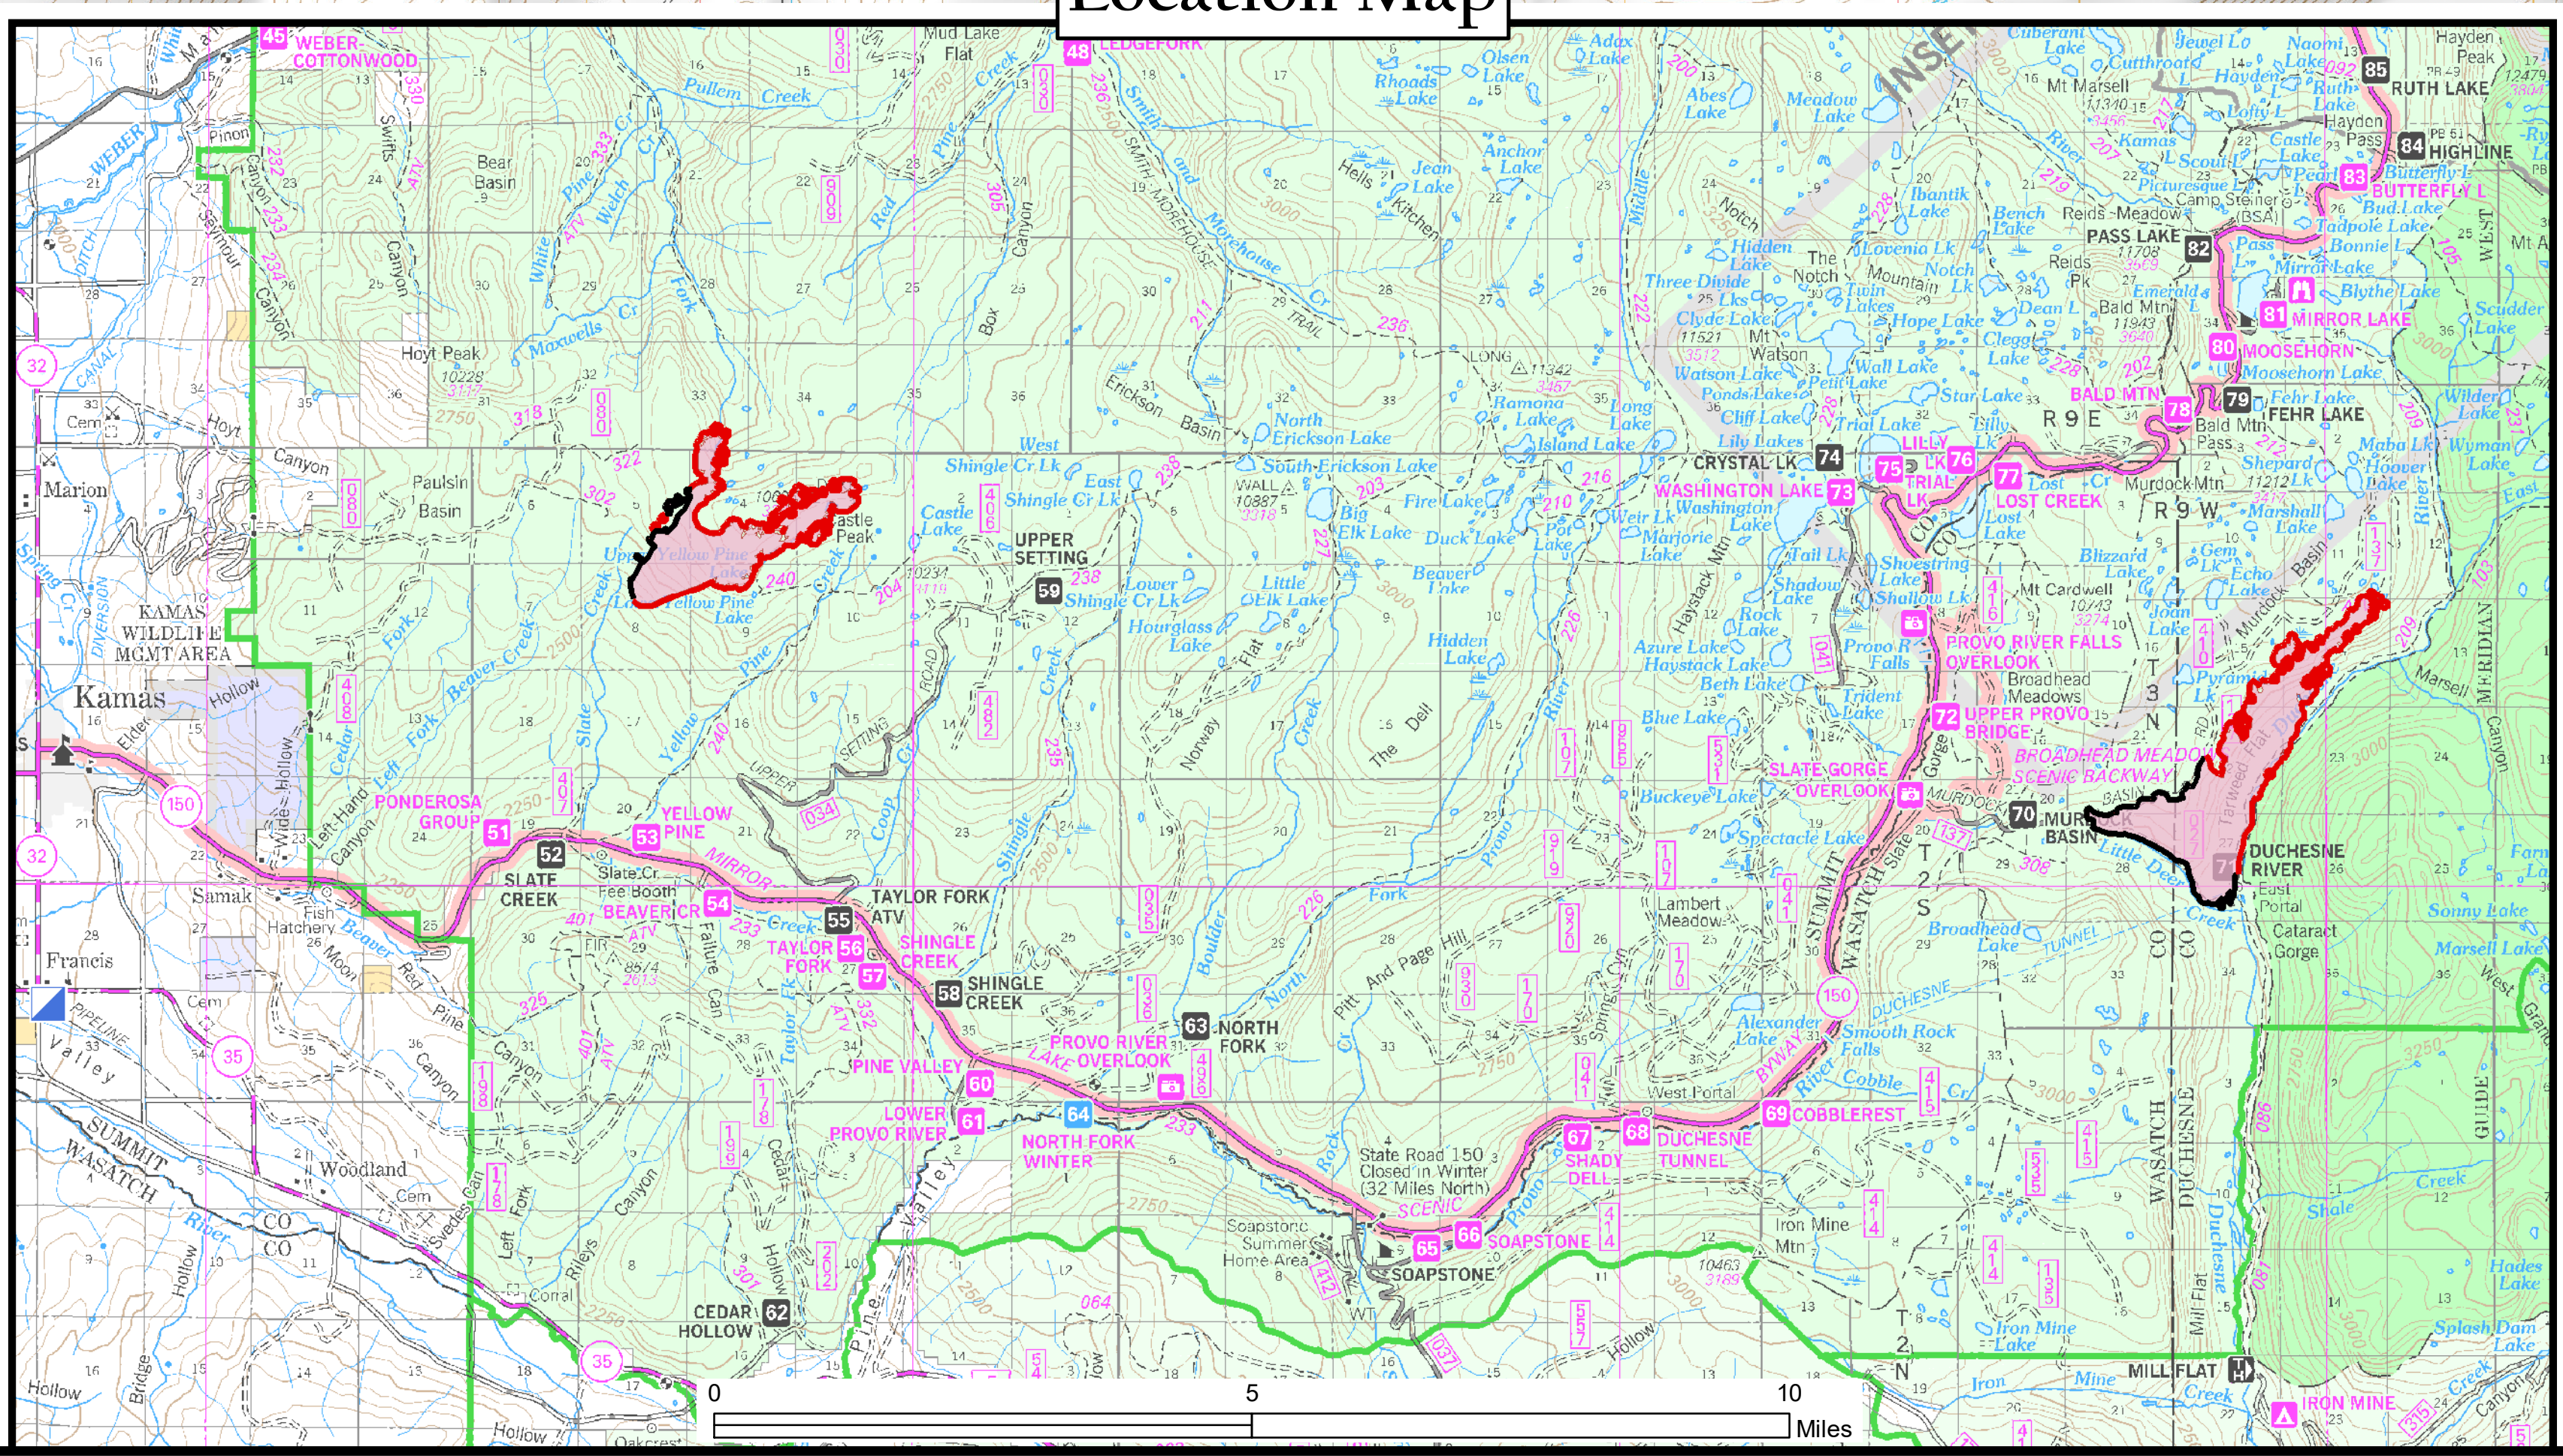

BRIEFING

Mirror Lake Complex

UT-UWF-001048

09/25/2018

1,595 acres

Slate: 612 acres / Murdock: 983 acres

as of 09/23/2018, 2229 Hrs

Team 4/5

Location Map

Legend

- Helispot
- Lookout
- Division Break
- Uncontrolled Fire Edge
- Completed Fire Line
- Wildfire Daily Fire Perimeter