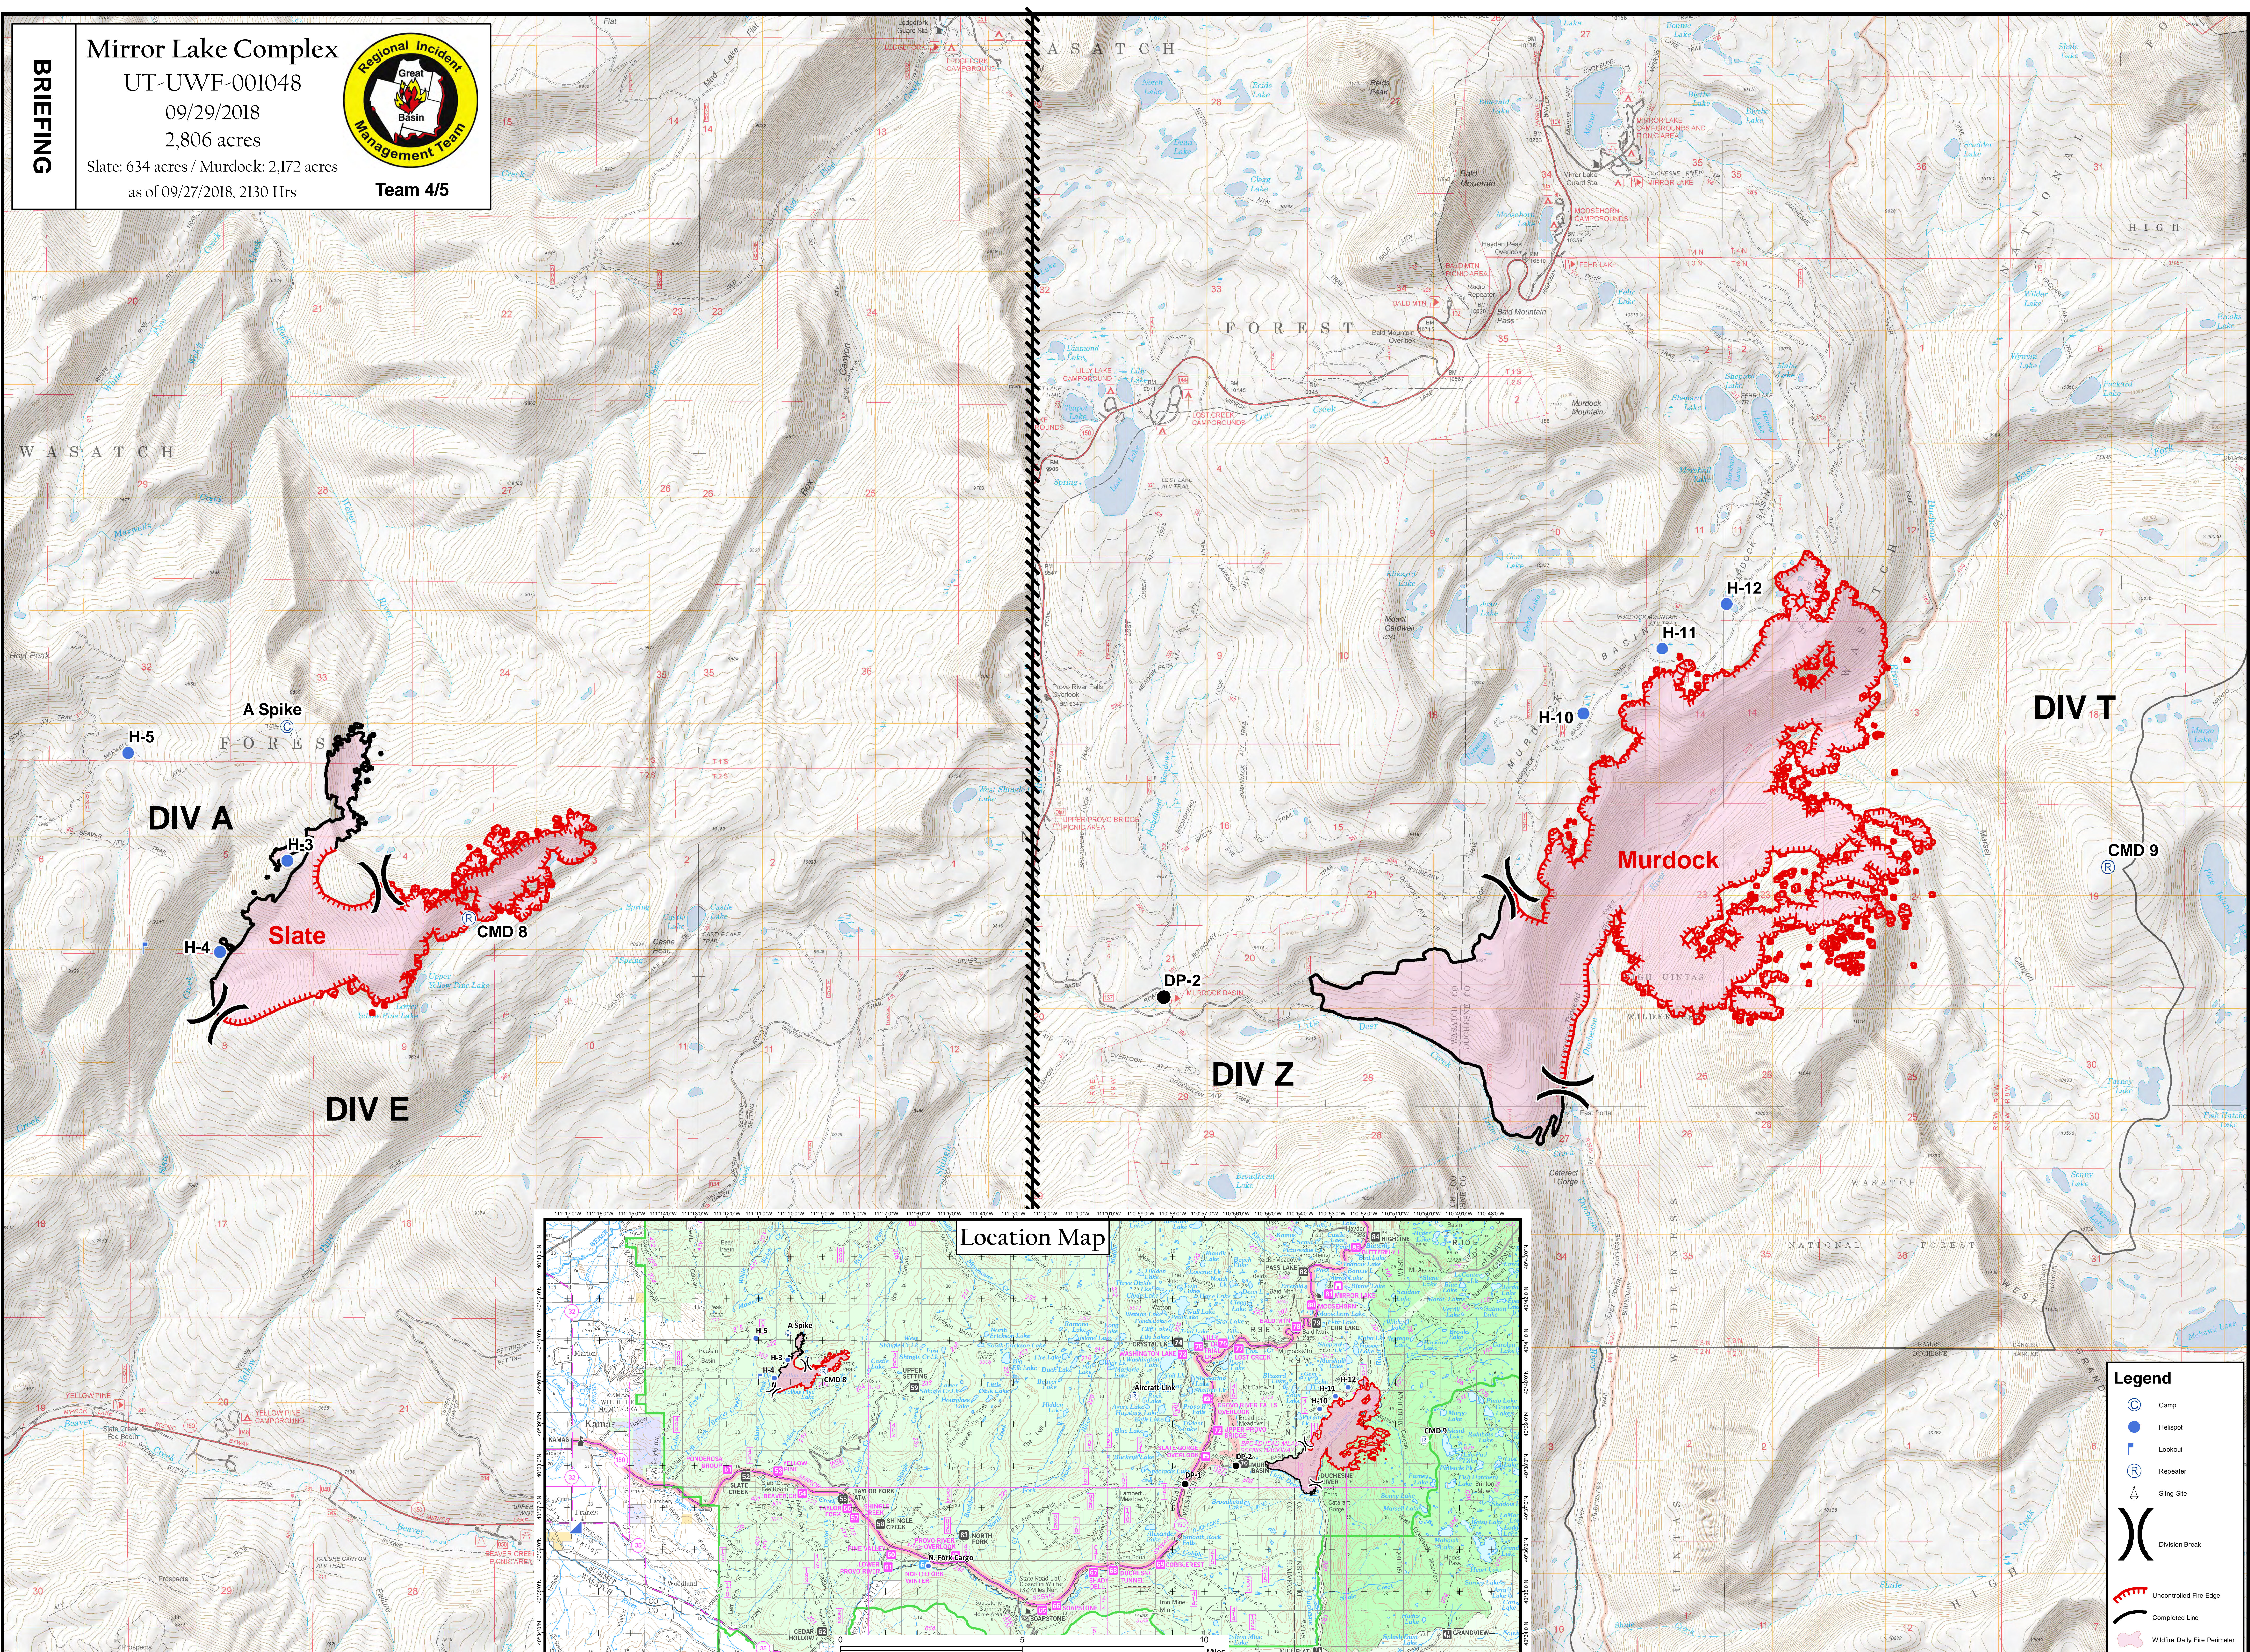

BRIEFING

Mirror Lake Complex

UT-UWF-001048

09/29/2018

2,806 acres

Slate: 634 acres / Murdock: 2,172 acres

as of 09/27/2018, 2130 Hrs

Team 4/5

DIV A

DIV E

DIV Z

DIV T

Slate

Murdock

CMD 9

A Spike

H-5

H-3

H-4

CMD 8

H-10

H-11

H-12

DP-2

Location Map

Legend

- Camp
- Helipoint
- Lookout
- Repeater
- Slingsite
- Division Break
- Uncontrolled Fire Edge
- Completed Line
- Wildfire Daily Fire Perimeter