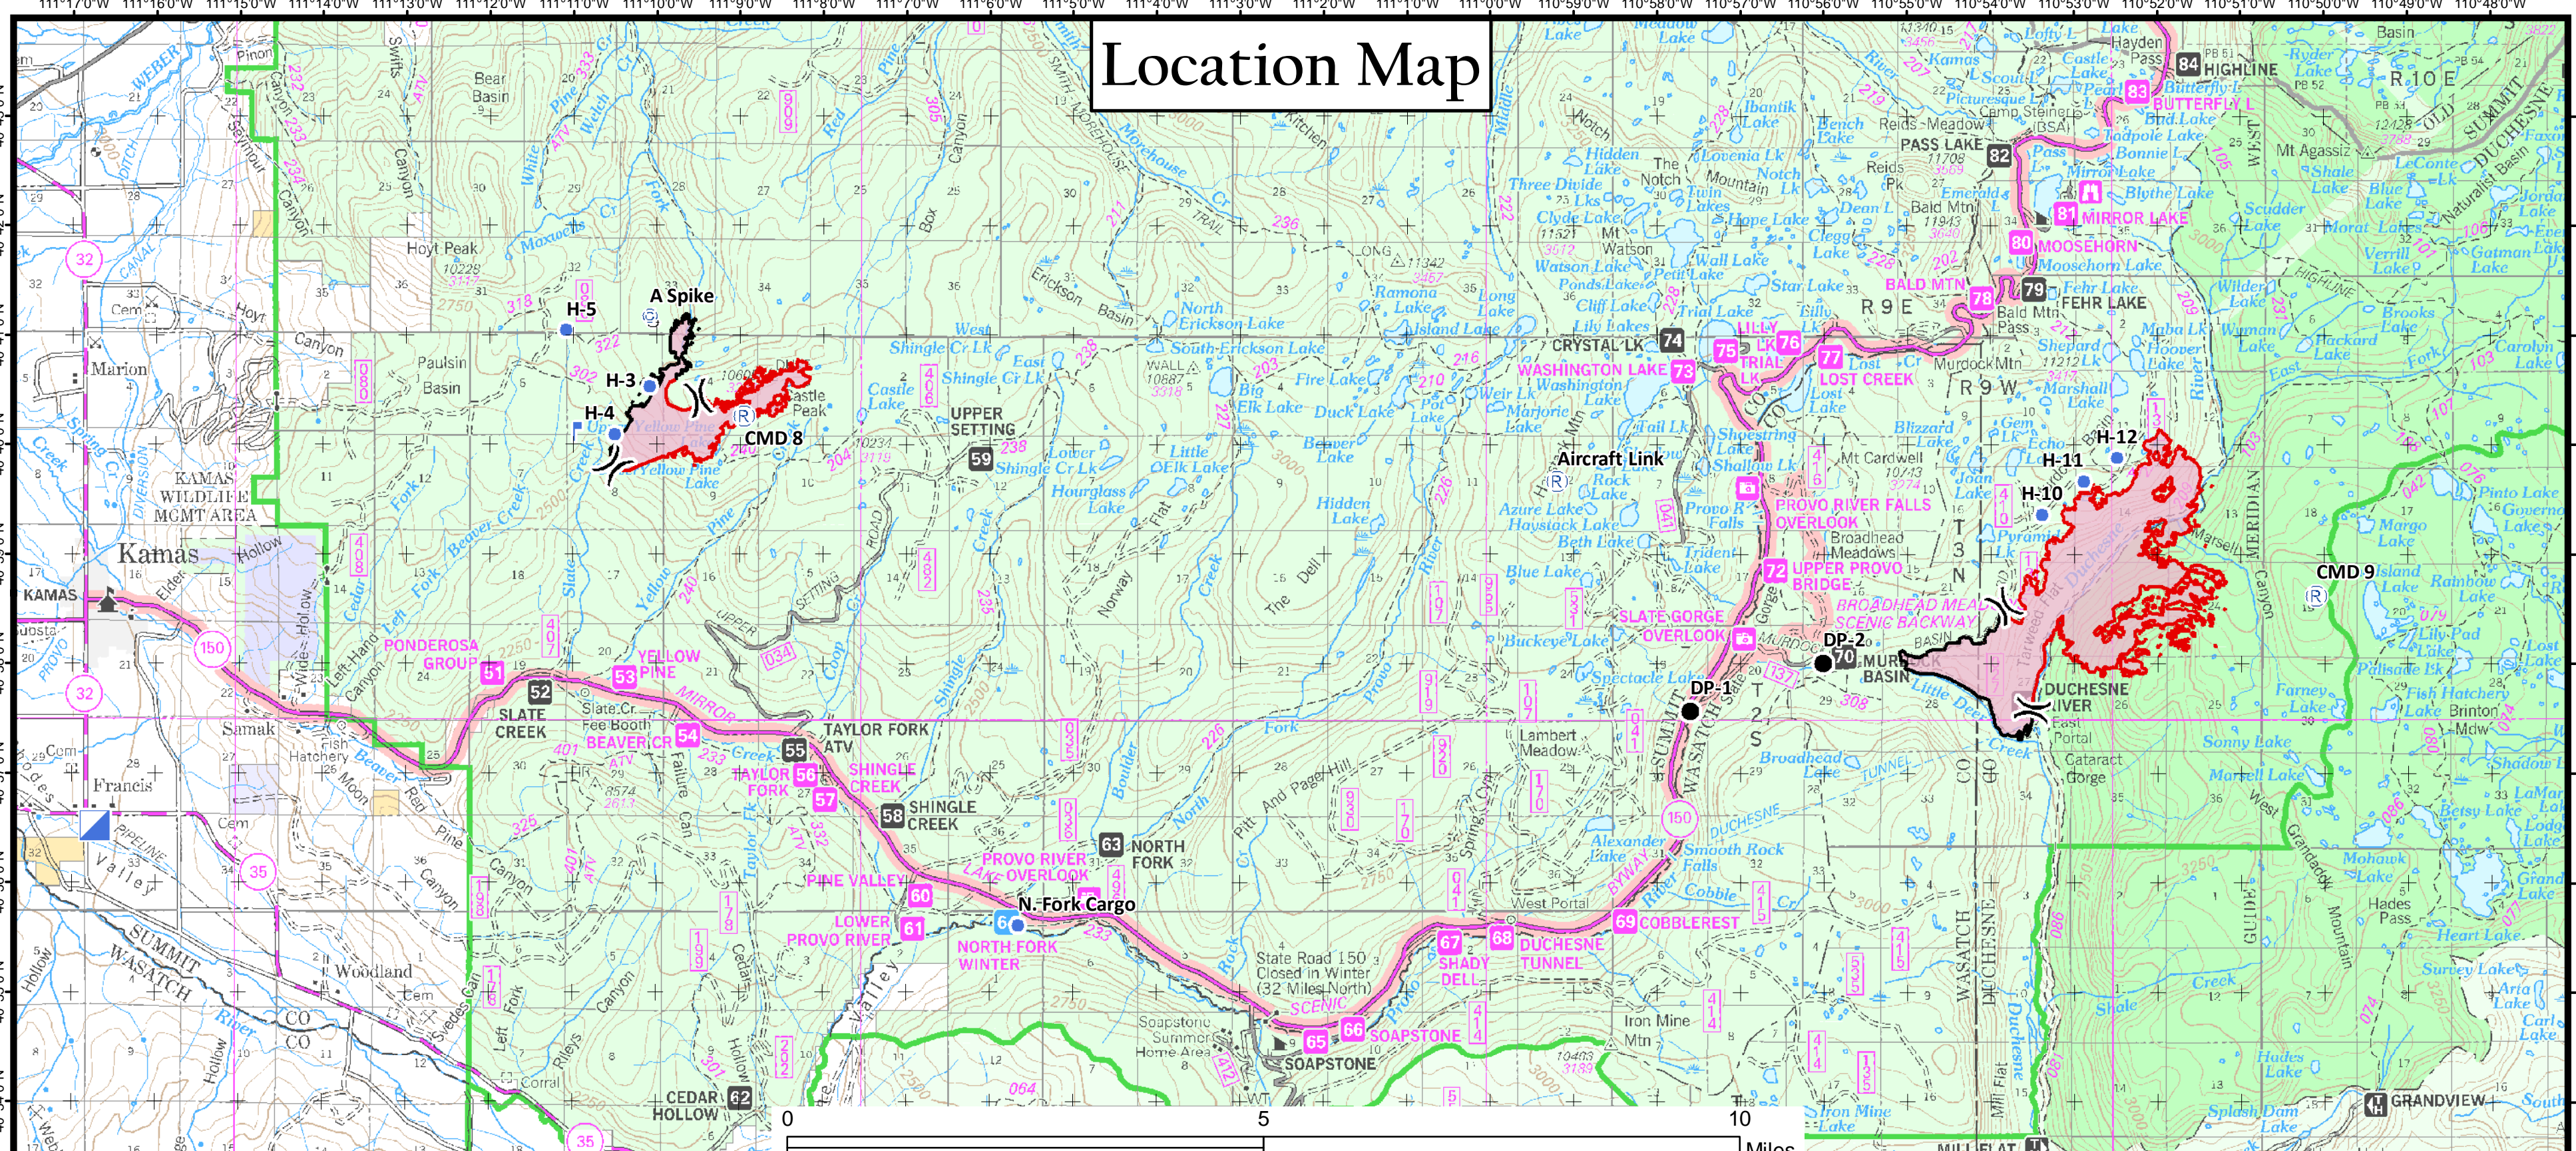

Location Map

Legend

- Camp
- Helipoint
- Lookout
- Repeater
- Slingsite
- Division Break
- Uncontrolled Fire Edge
- Completed Line
- Wildfire Daily Fire Perimeter