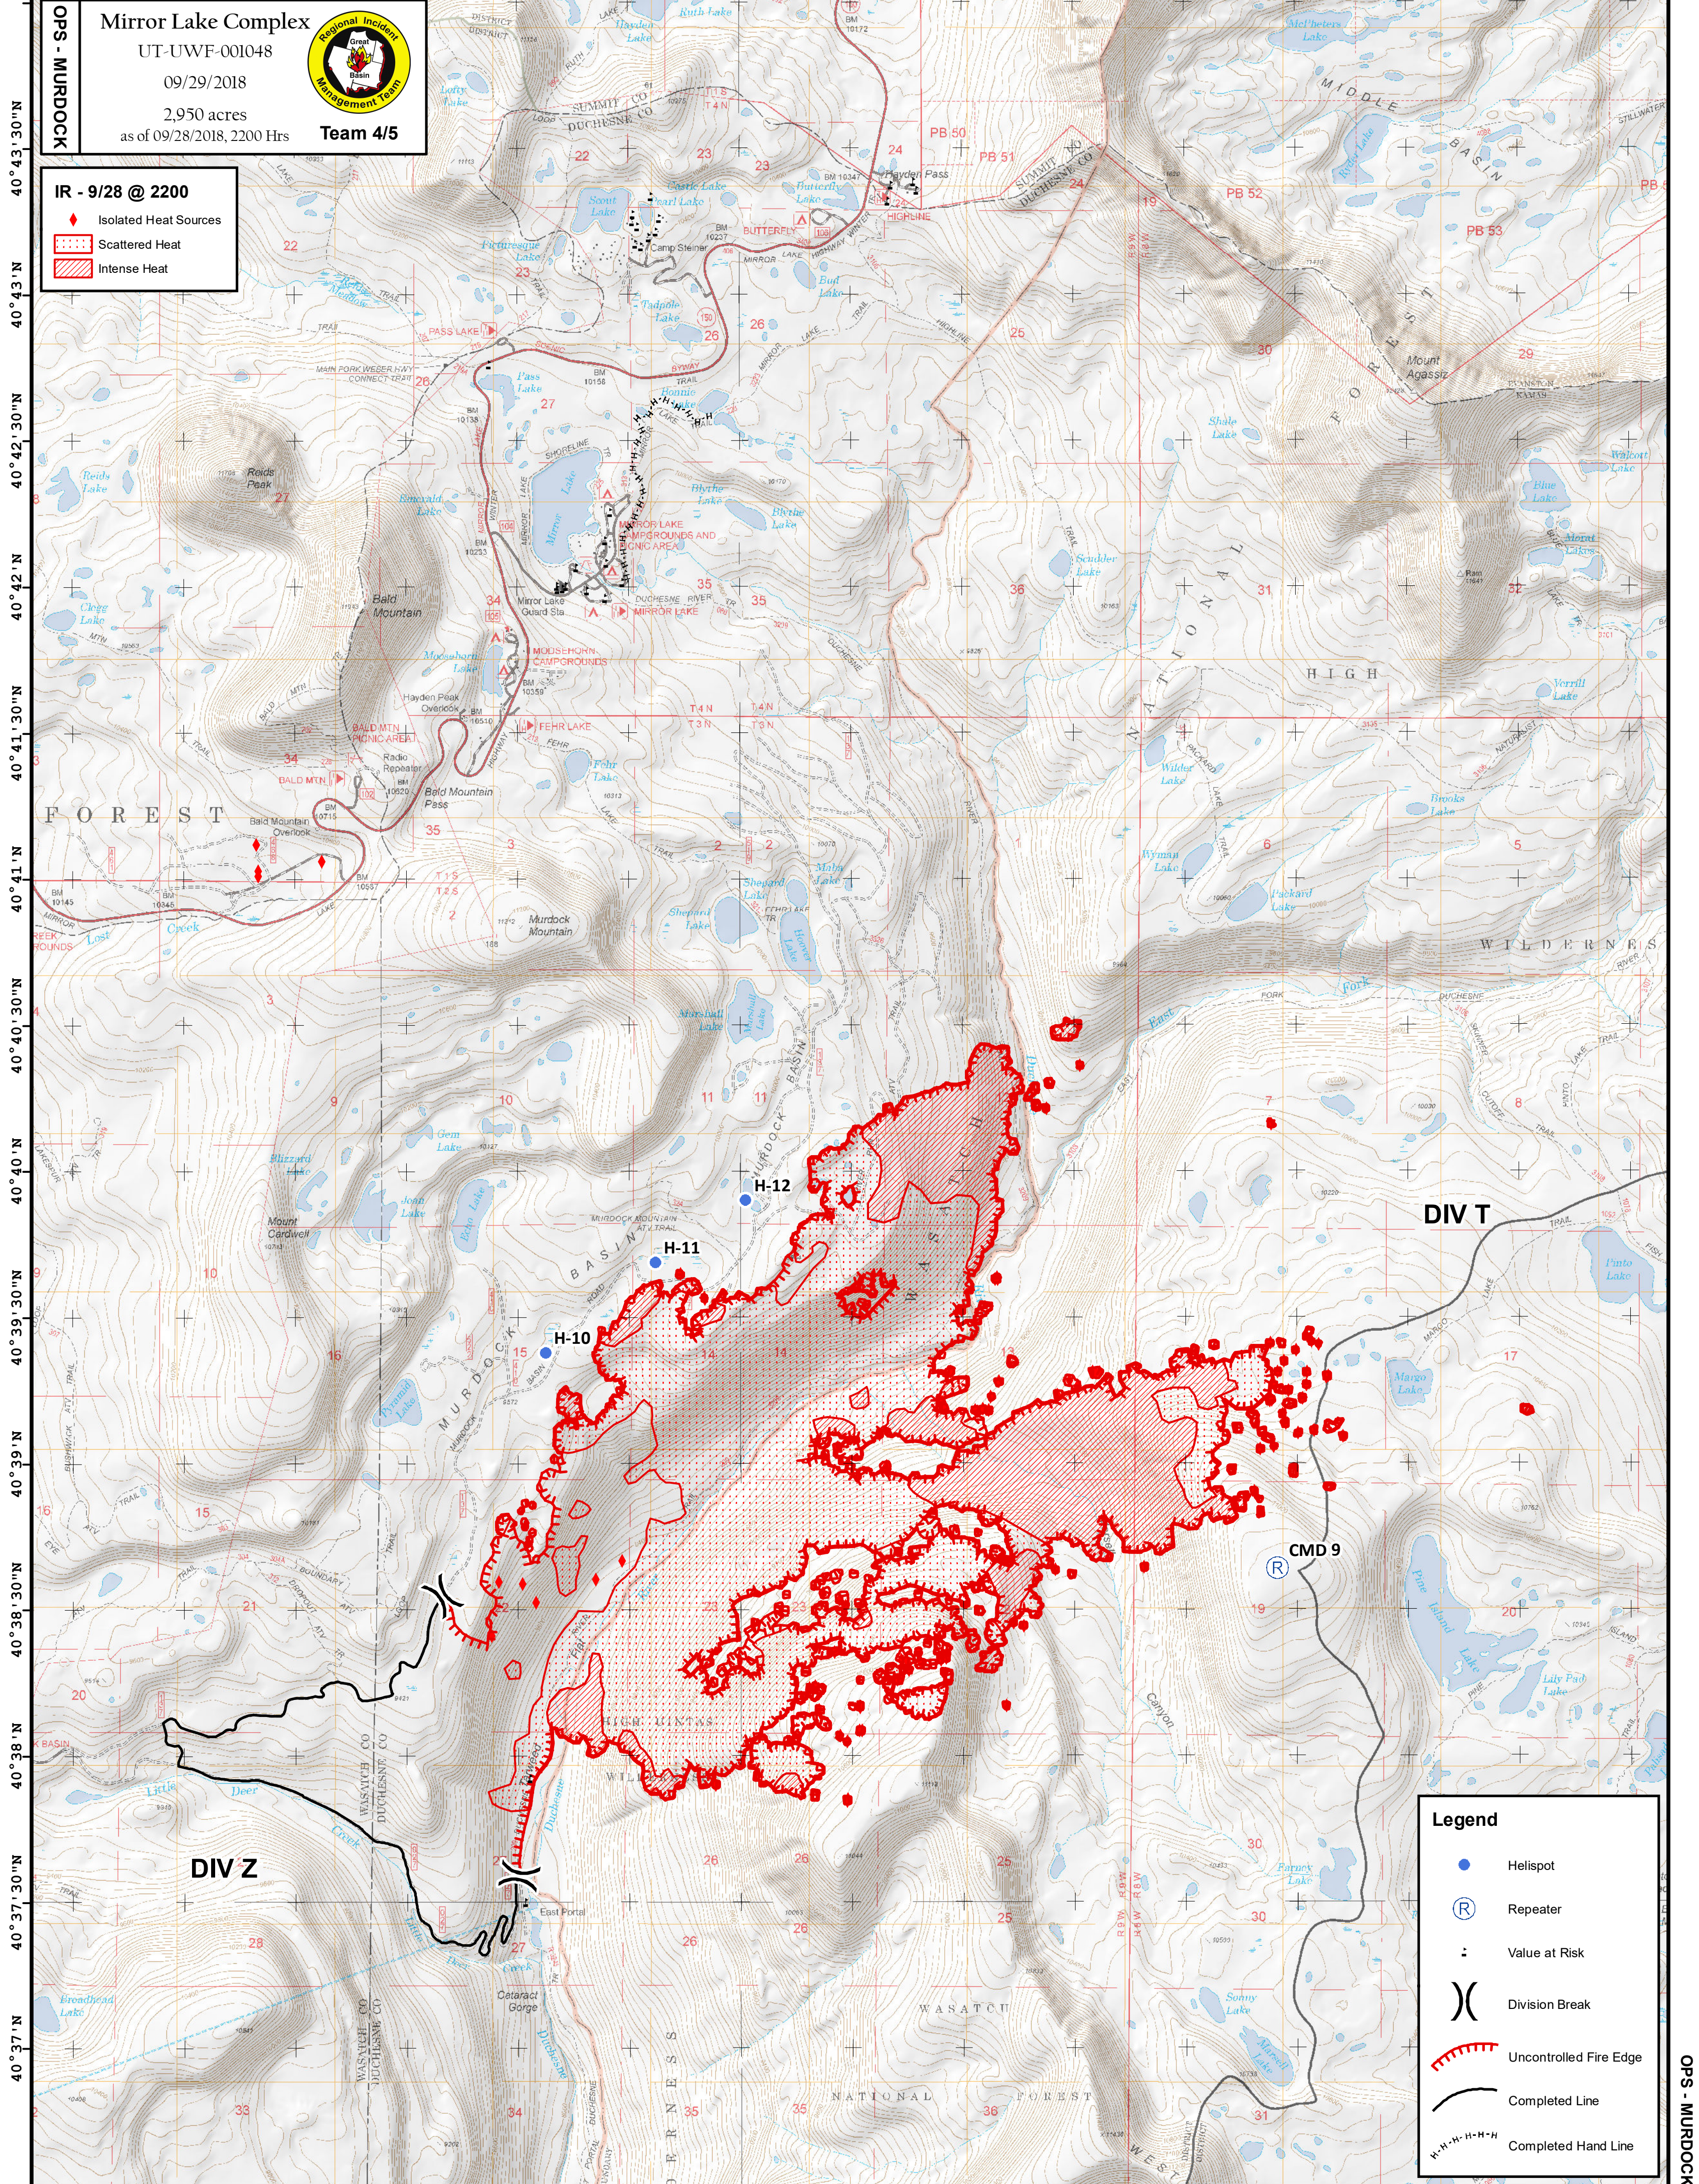

OPS - MURDOCK

Mirror Lake Complex
 UT-UWF-001048
 09/29/2018
 2,950 acres
 as of 09/28/2018, 2200 Hrs

Team 4/5

IR - 9/28 @ 2200

- Isolated Heat Sources
- Scattered Heat
- Intense Heat

Legend

- Helispot
- Ⓡ Repeater
- ⋮ Value at Risk
- ⌘ Division Break
- Uncontrolled Fire Edge
- Completed Line
- - - Completed Hand Line