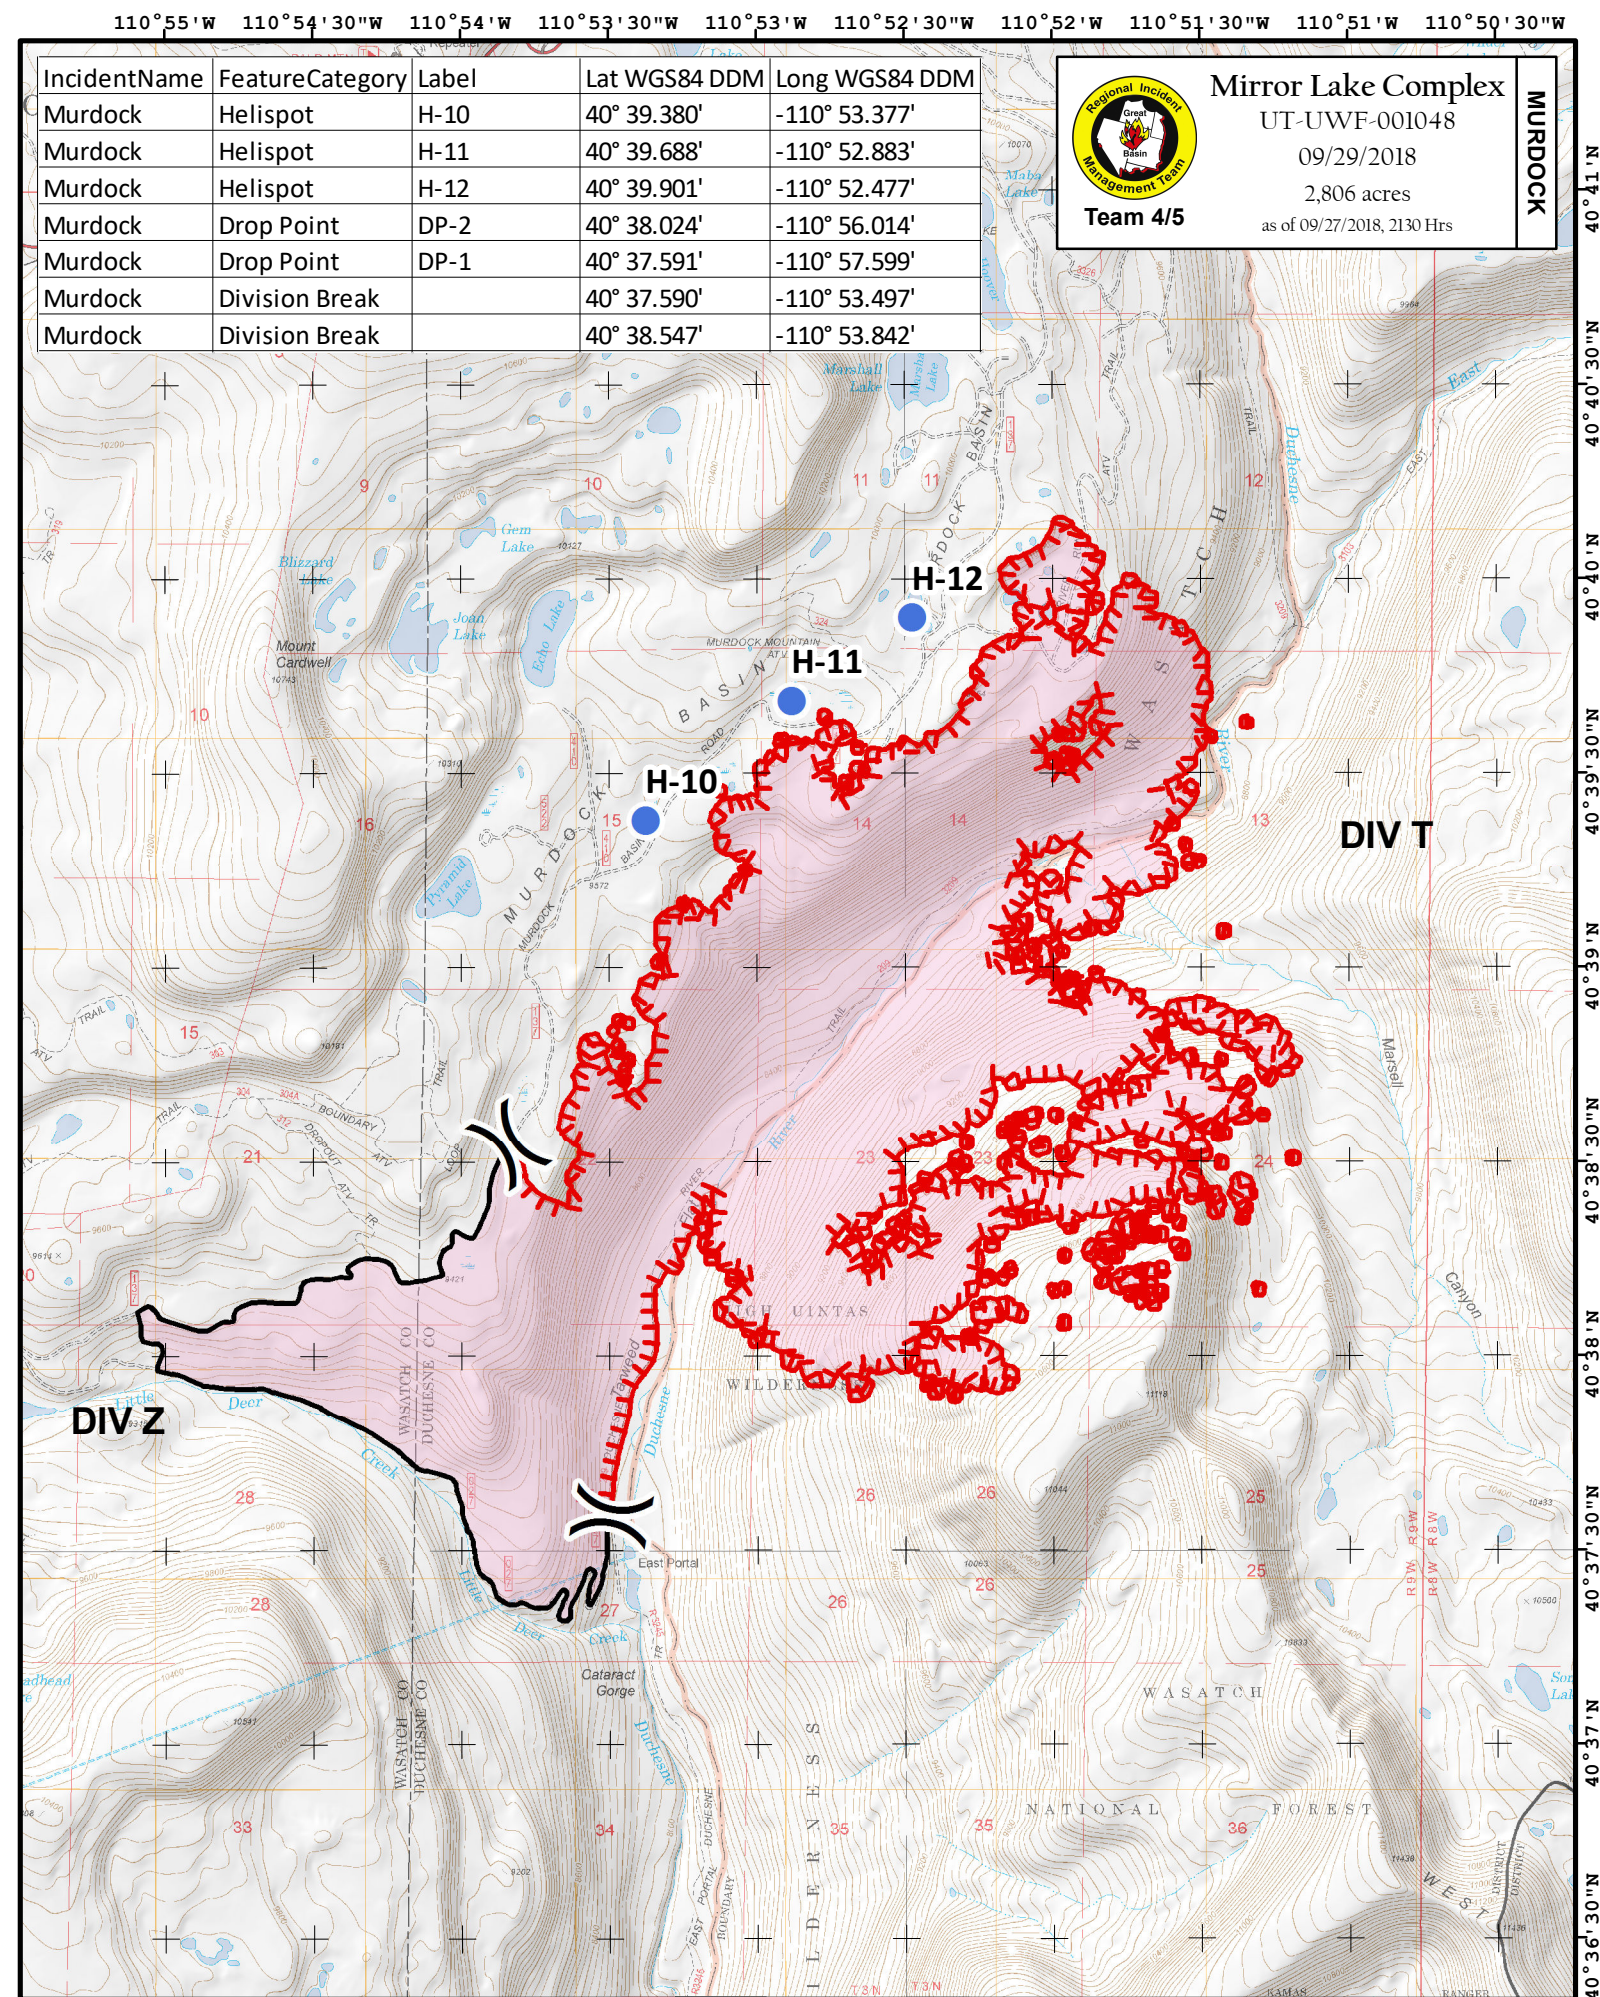

Coordinate System: NAD 1983 UTM Zone 12N
 NORTH Map Scale: 1:36,000, 1 inch = 3,000 feet

GB Team 5 GIS
 9/28/2018, 18:56 Hrs