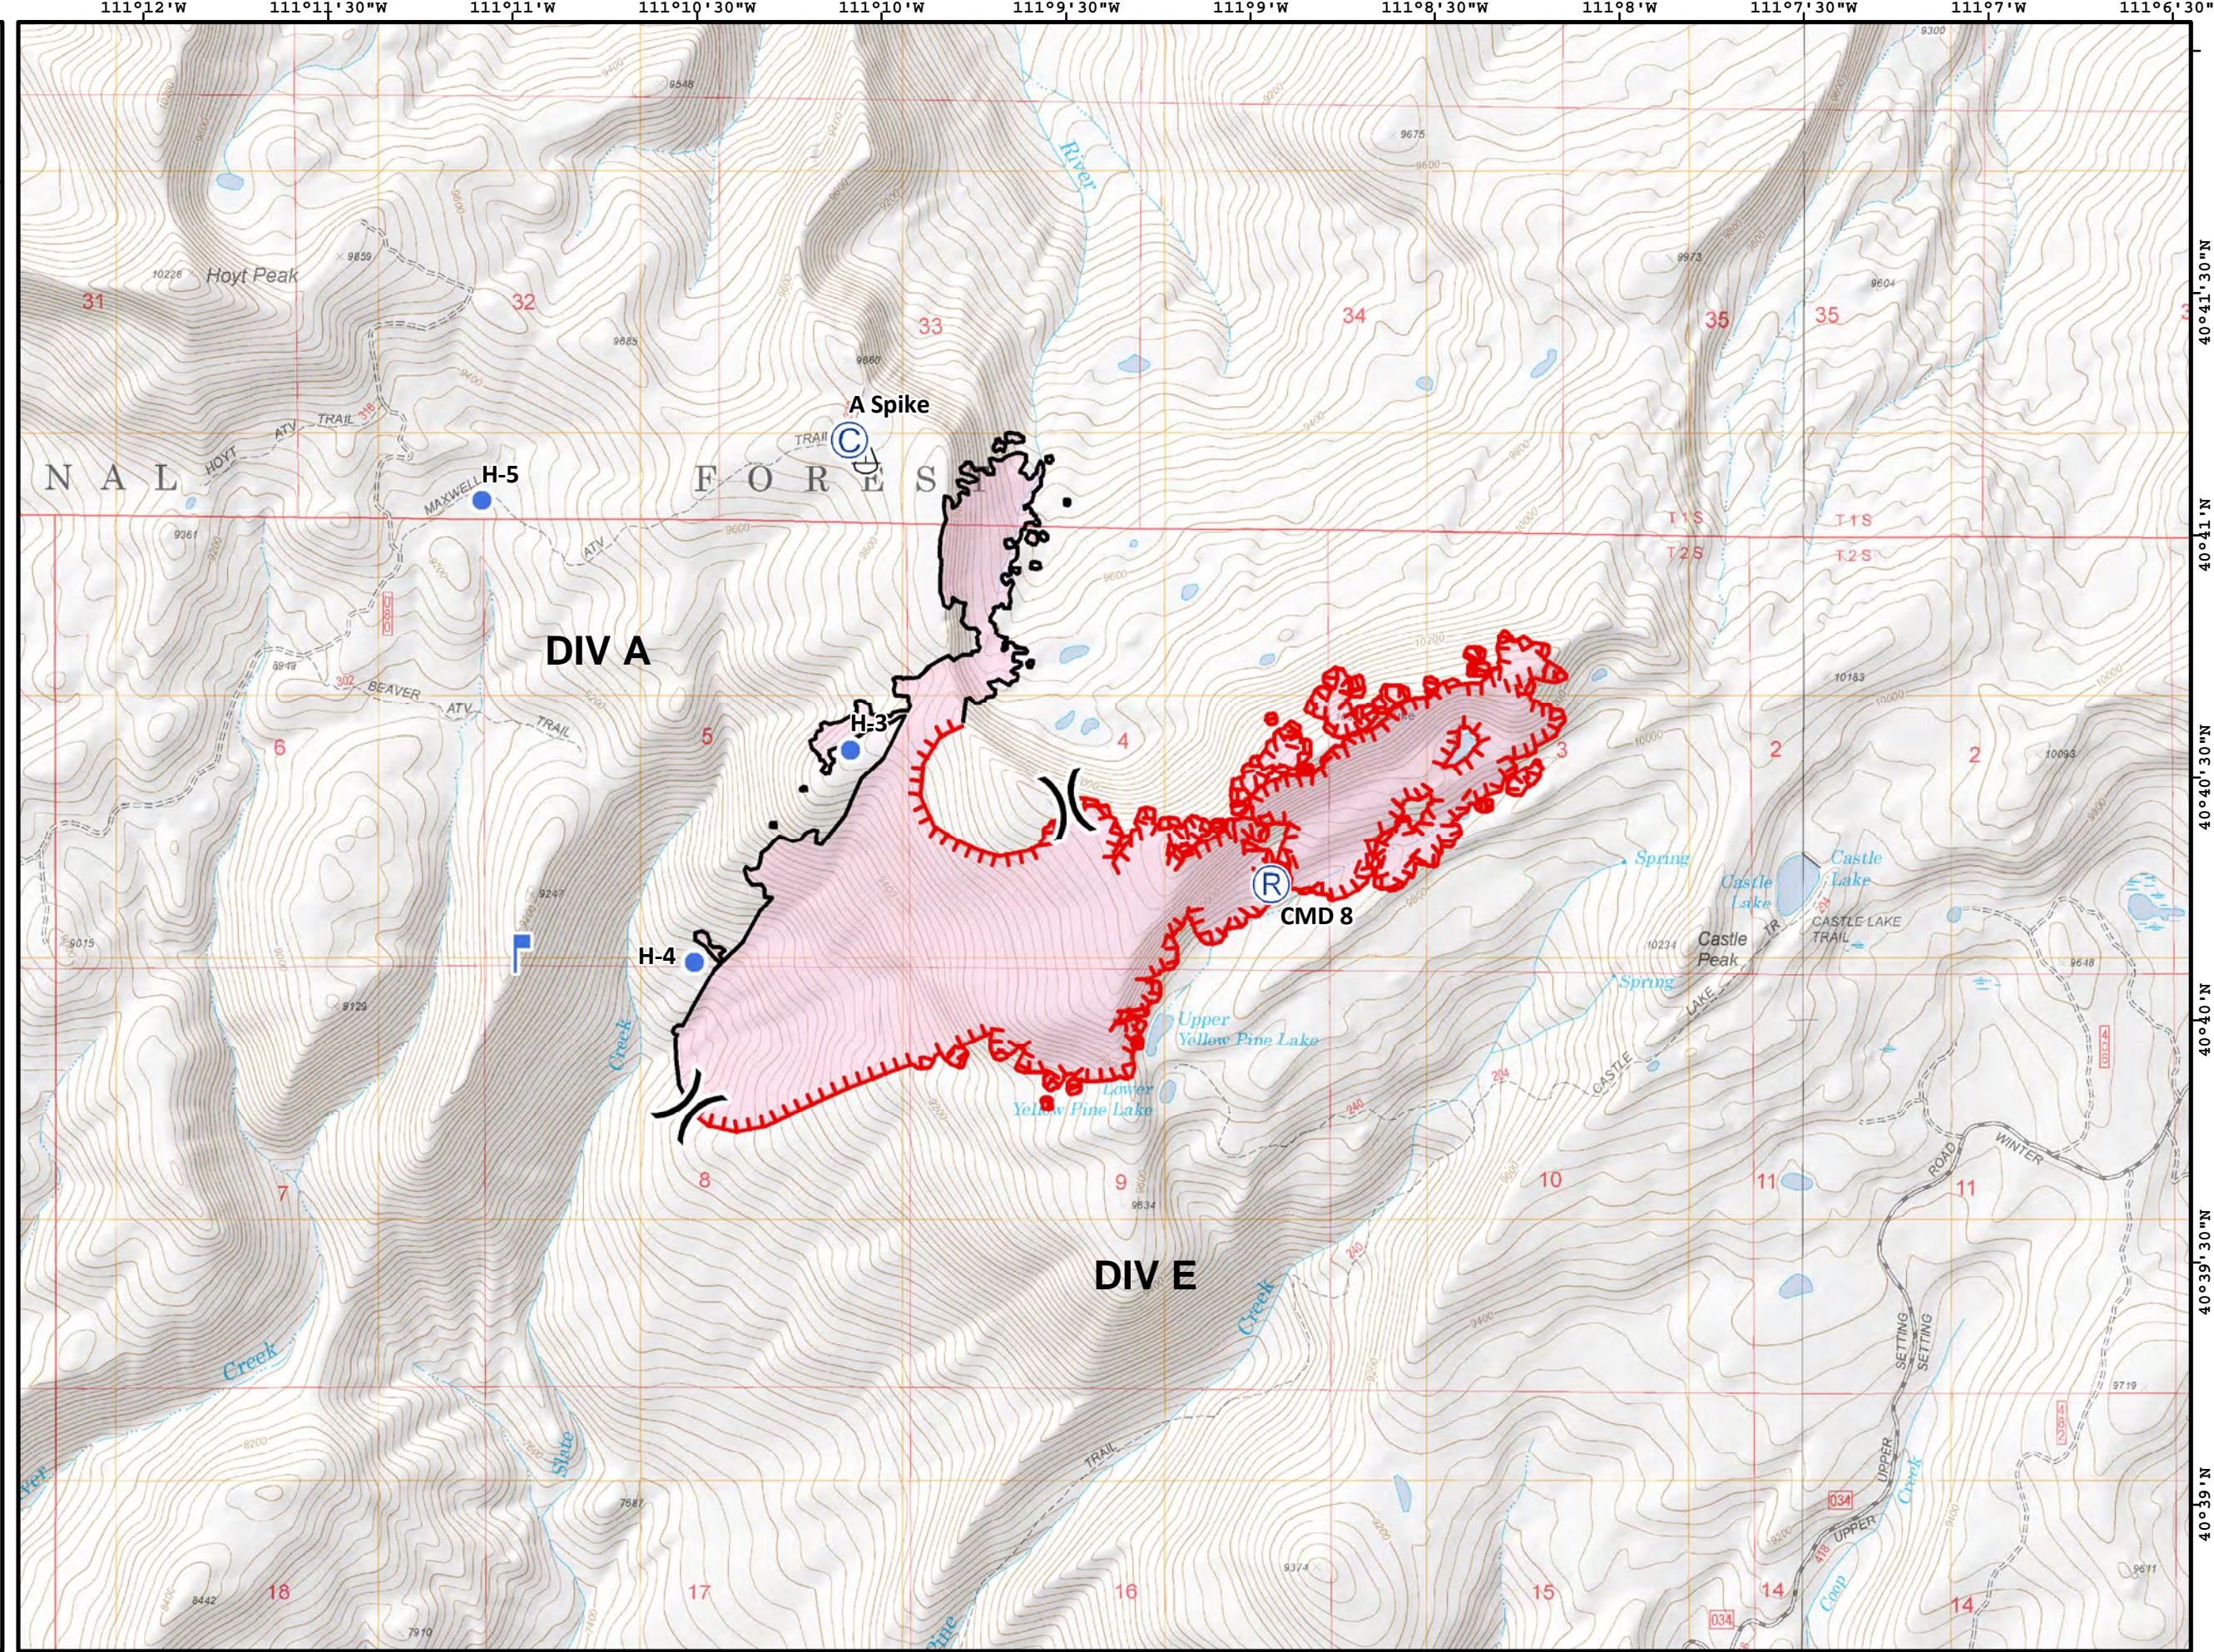

-  Camp
-  Helispot
-  Lookout
-  Repeater
-  Sling Site
-  Division Break
-  Uncontrolled Fire Edge
-  Completed Line
-  Wildfire Daily Fire Perimeter

-  Drop Point
-  Helispot
-  Value at Risk
-  Division Break
-  Uncontrolled Fire Edge
-  Completed Line
-  Wildfire Daily Fire Perimeter

- Helispot
- Ⓡ Repeater
- ▲ Value at Risk
- ( ) Division Break
- - - Uncontrolled Fire Edge
- Completed Line
- Wildfire Daily Fire Perimeter