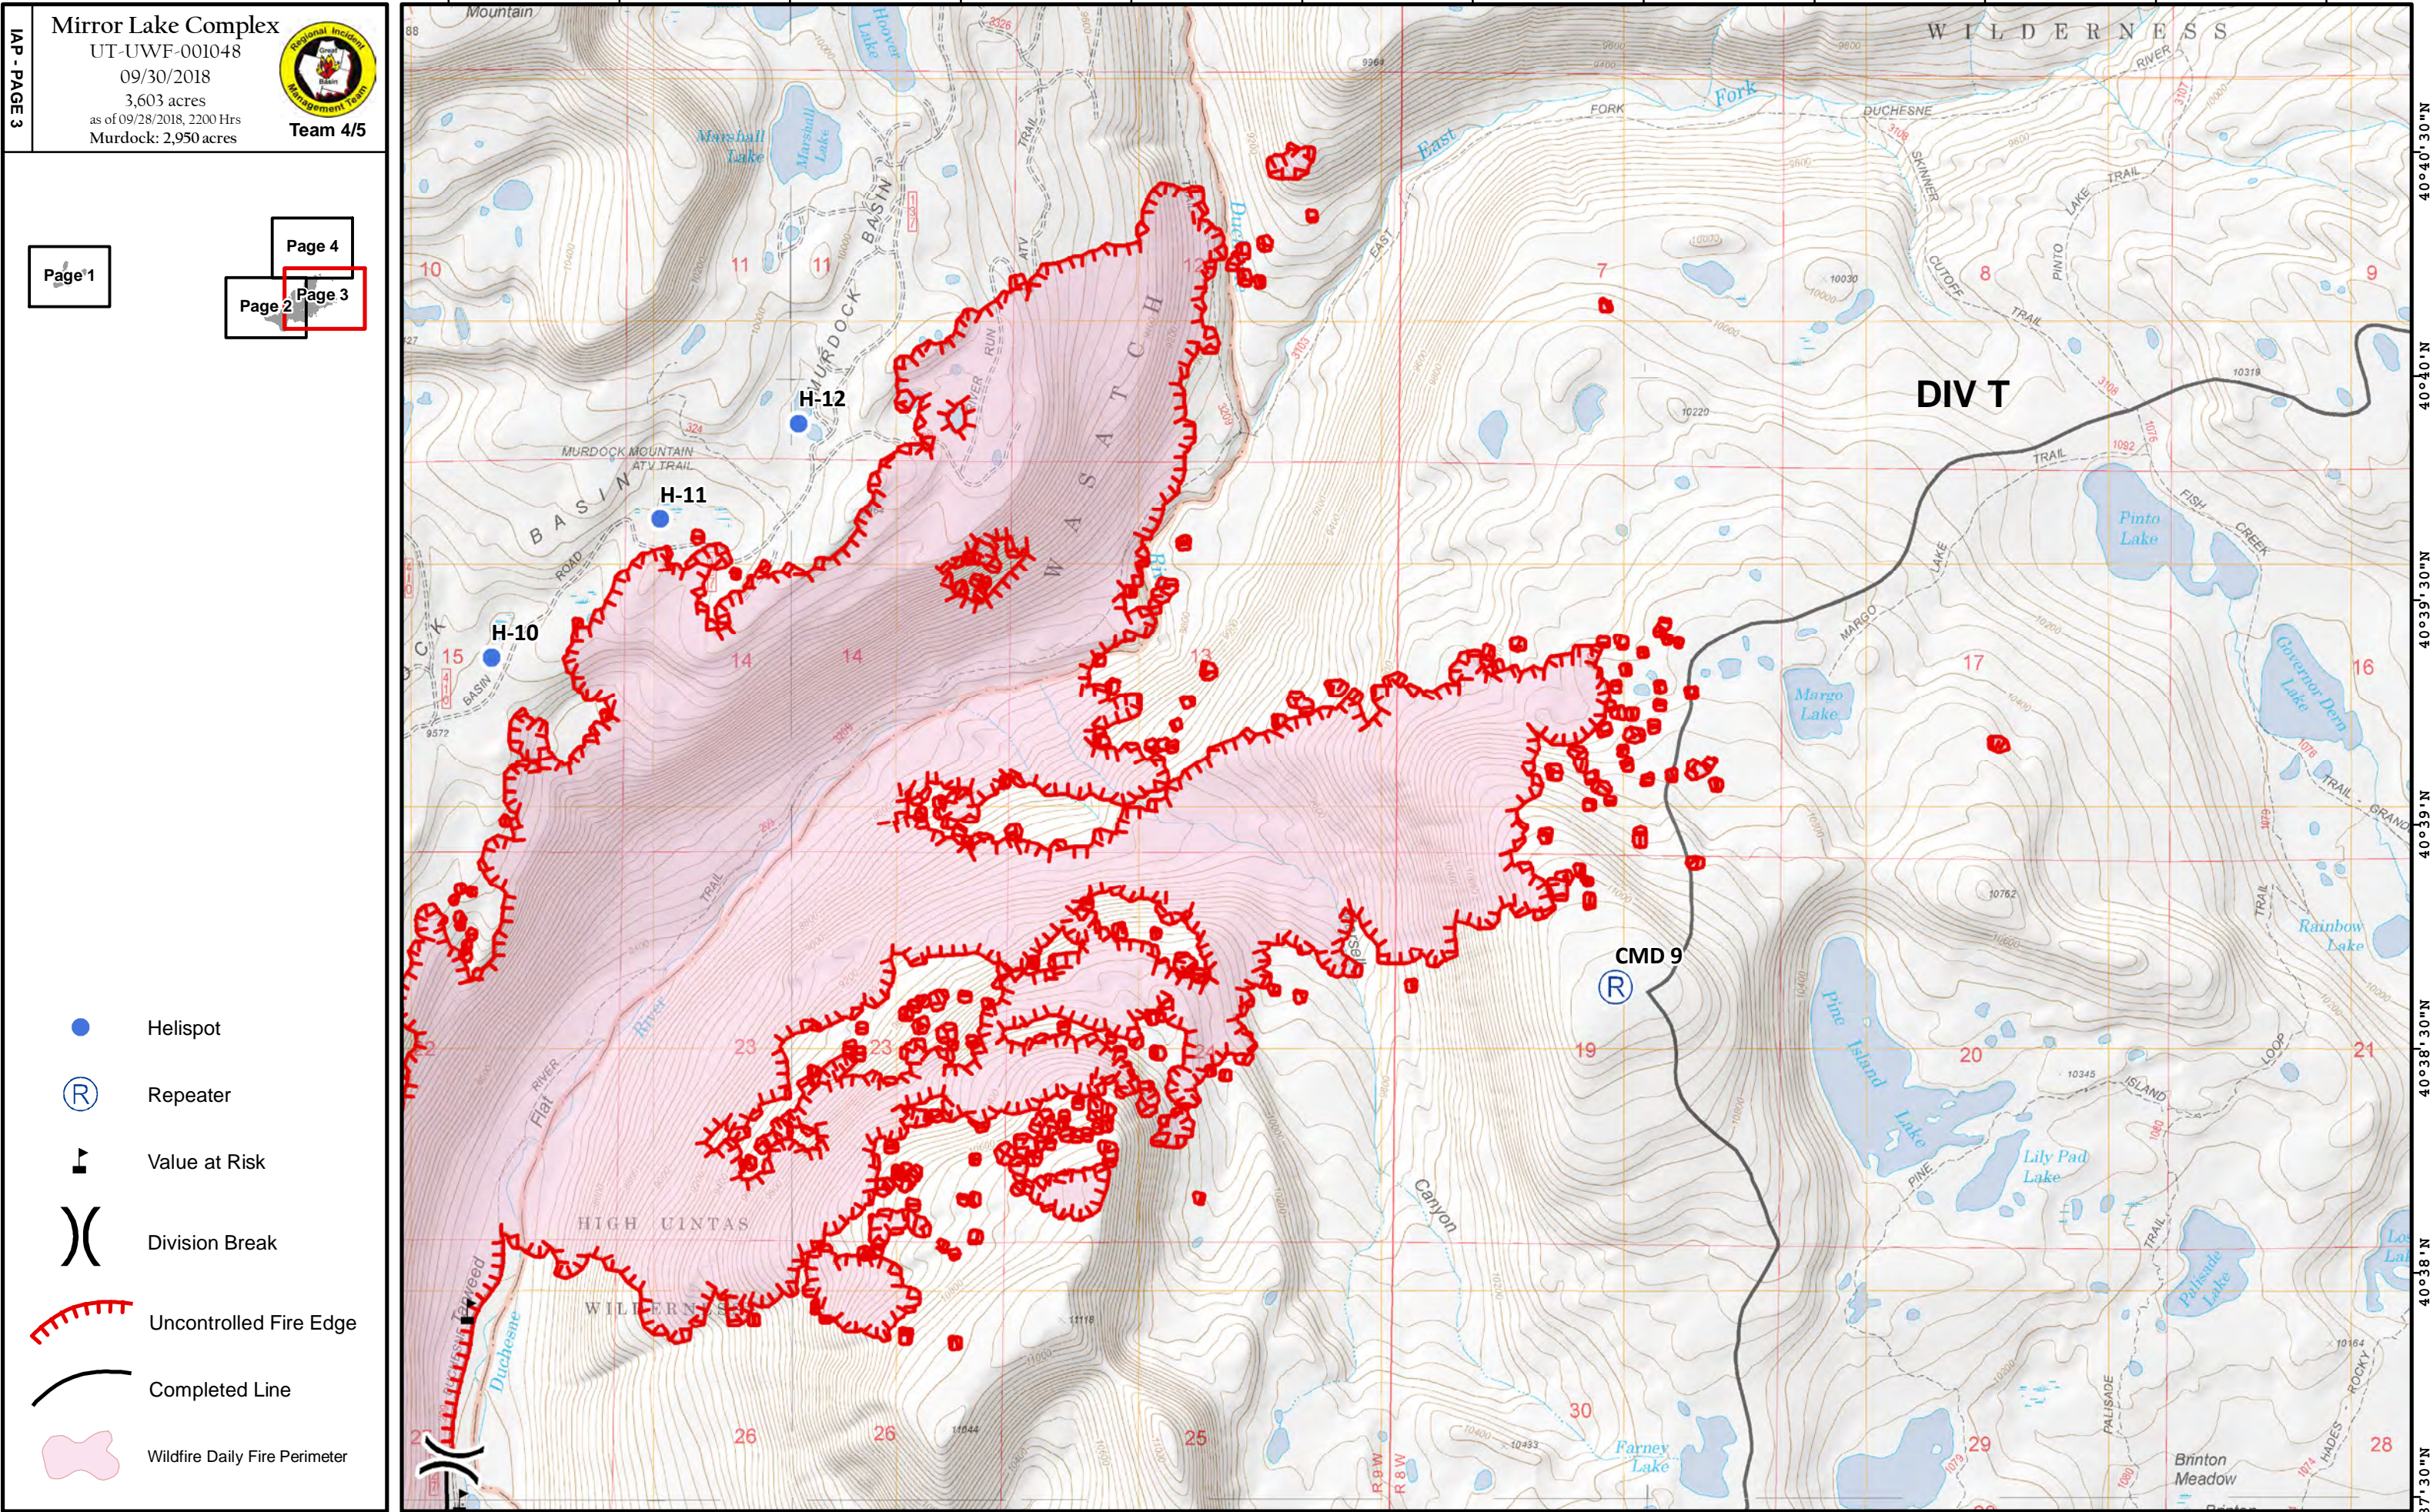

-  Camp
-  Helispot
-  Lookout
-  Repeater
-  Sling Site
-  Division Break
-  Uncontrolled Fire Edge
-  Completed Line
-  Wildfire Daily Fire Perimeter

-  Drop Point
-  Helispot
-  Value at Risk
-  Division Break
-  Uncontrolled Fire Edge
-  Completed Line
-  Wildfire Daily Fire Perimeter

- Helispot
- Ⓡ Repeater
- ▲ Value at Risk
- ( ) Division Break
- - - Uncontrolled Fire Edge
- Completed Line
- Wildfire Daily Fire Perimeter