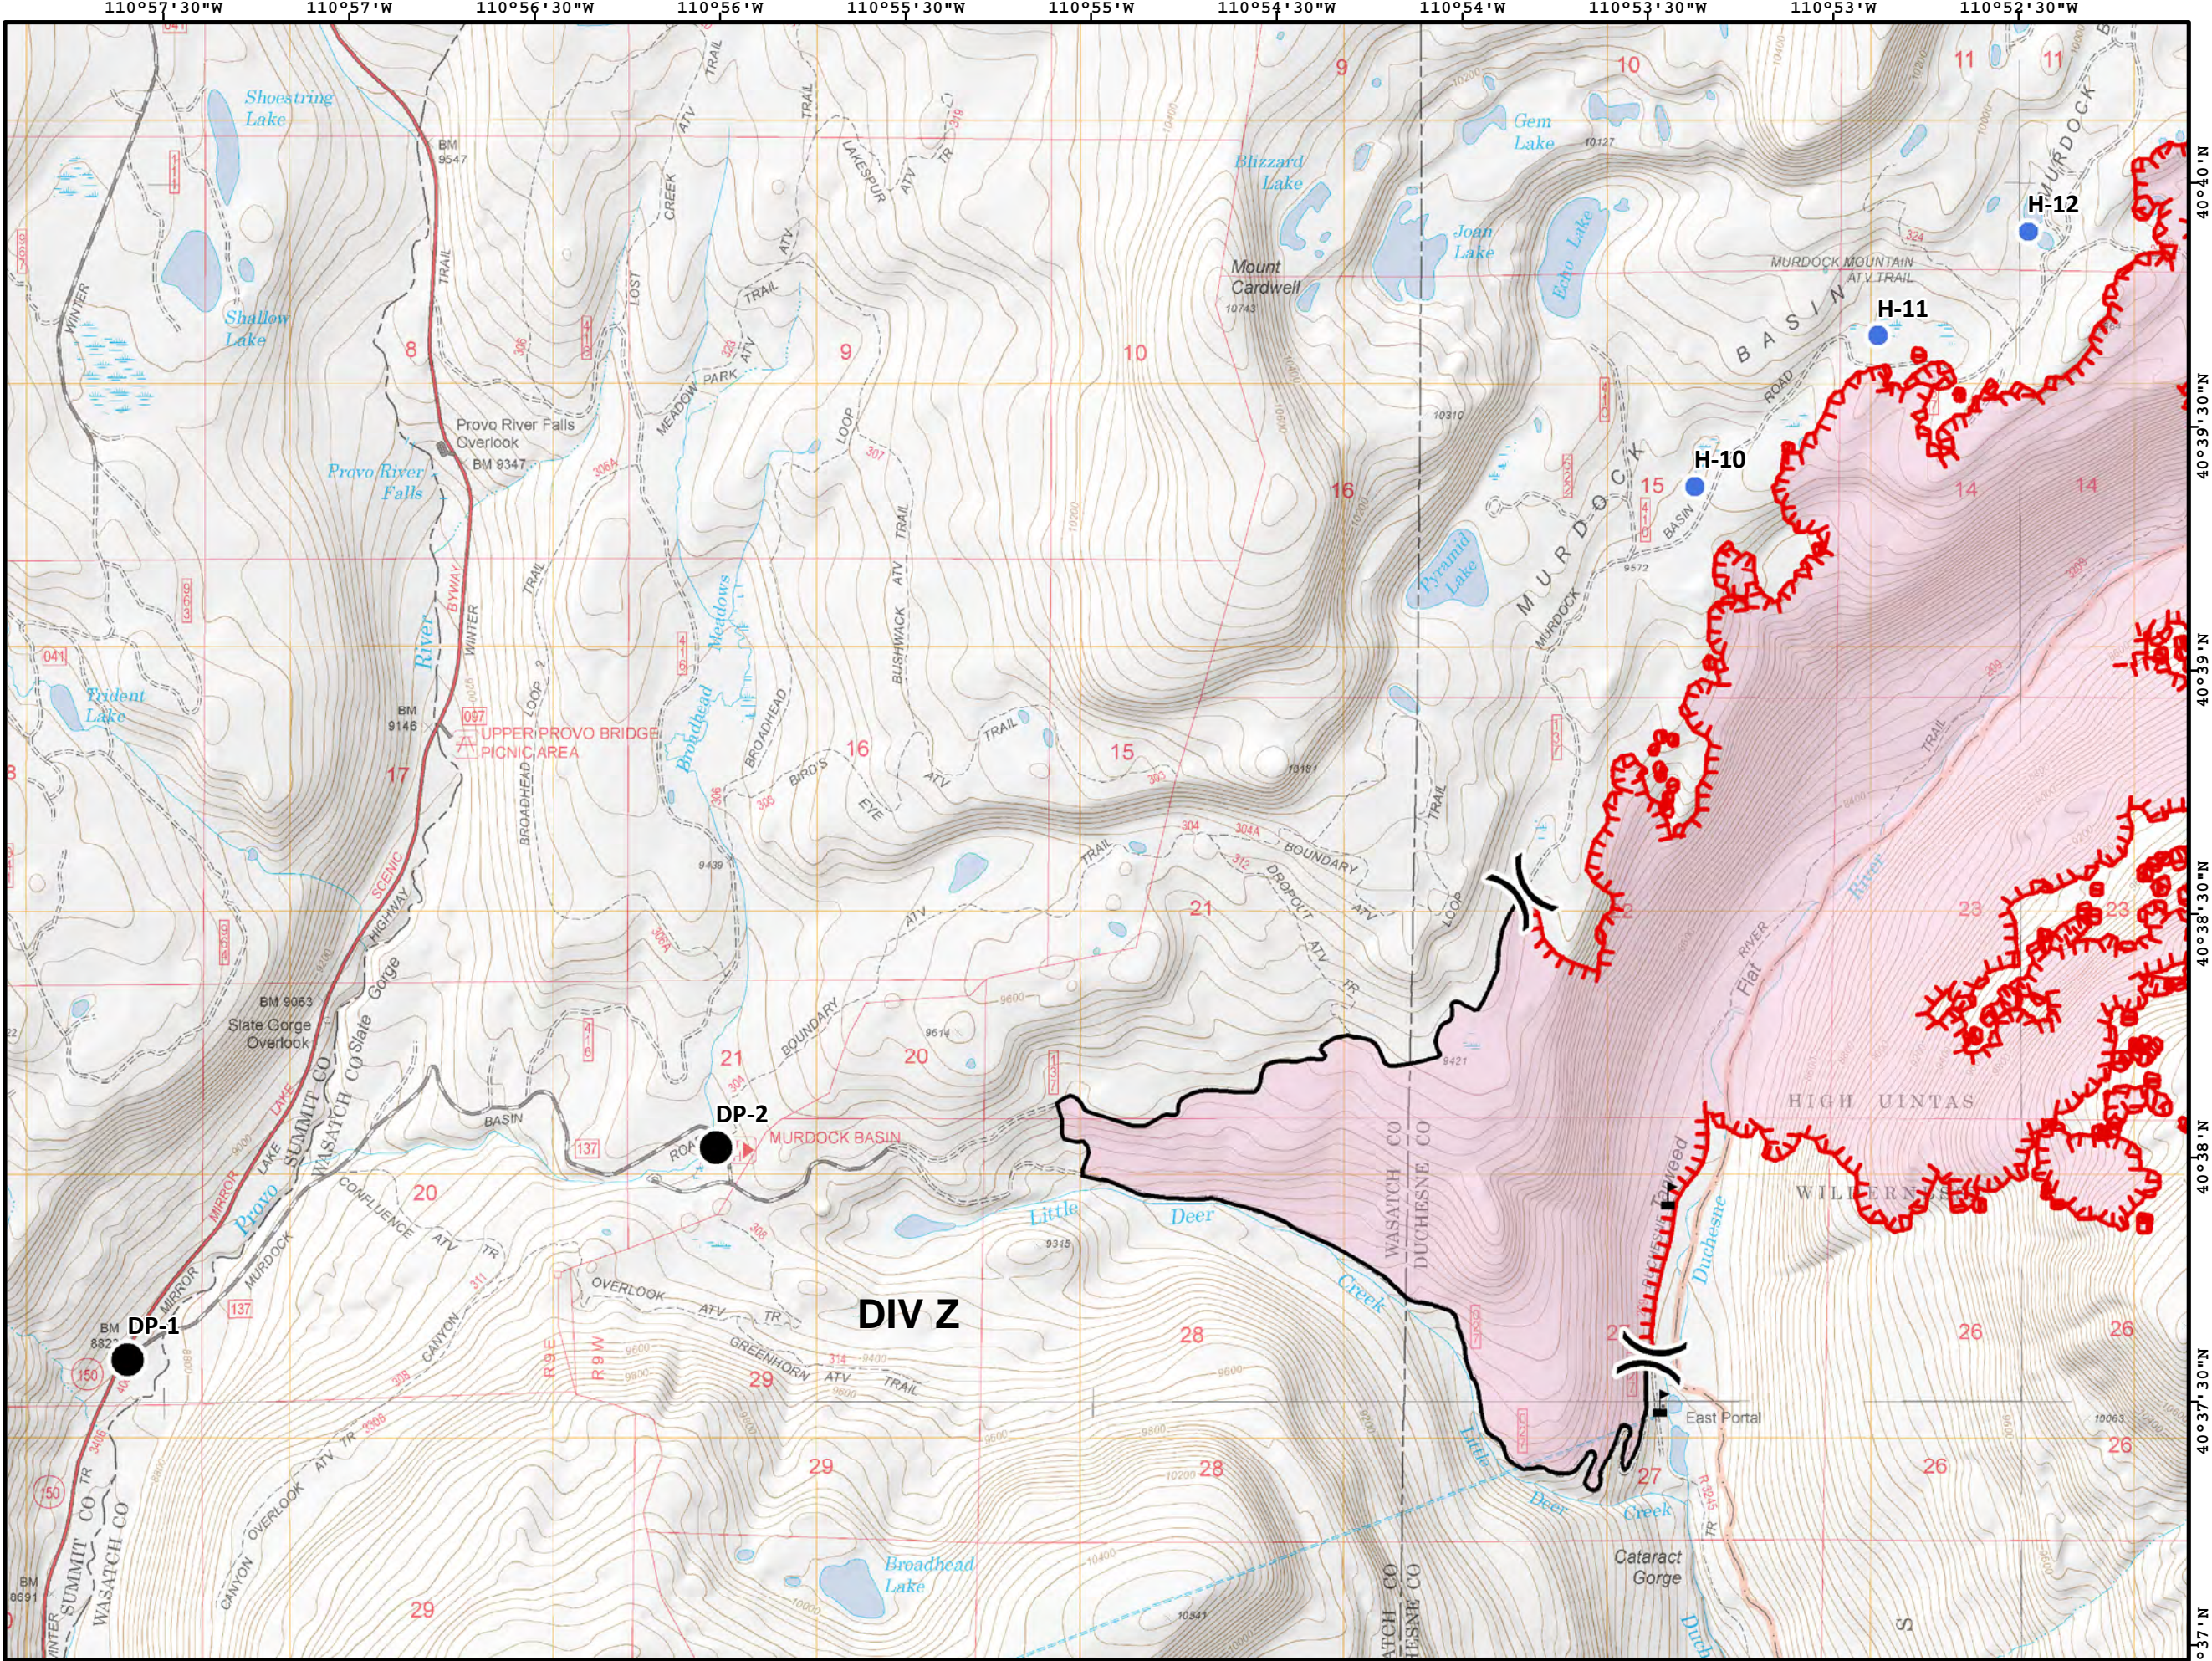

-  Camp
-  Helispot
-  Lookout
-  Repeater
-  Sling Site
-  Division Break
-  Uncontrolled Fire Edge
-  Completed Line
-  Wildfire Daily Fire Perimeter

-  Drop Point
-  Helispot
-  Value at Risk
-  Division Break
-  Uncontrolled Fire Edge
-  Completed Line
-  Wildfire Daily Fire Perimeter

- Helispot
- Ⓡ Repeater
- ▲ Value at Risk
- ( ) Division Break
- - - Uncontrolled Fire Edge
- Completed Line
- Wildfire Daily Fire Perimeter