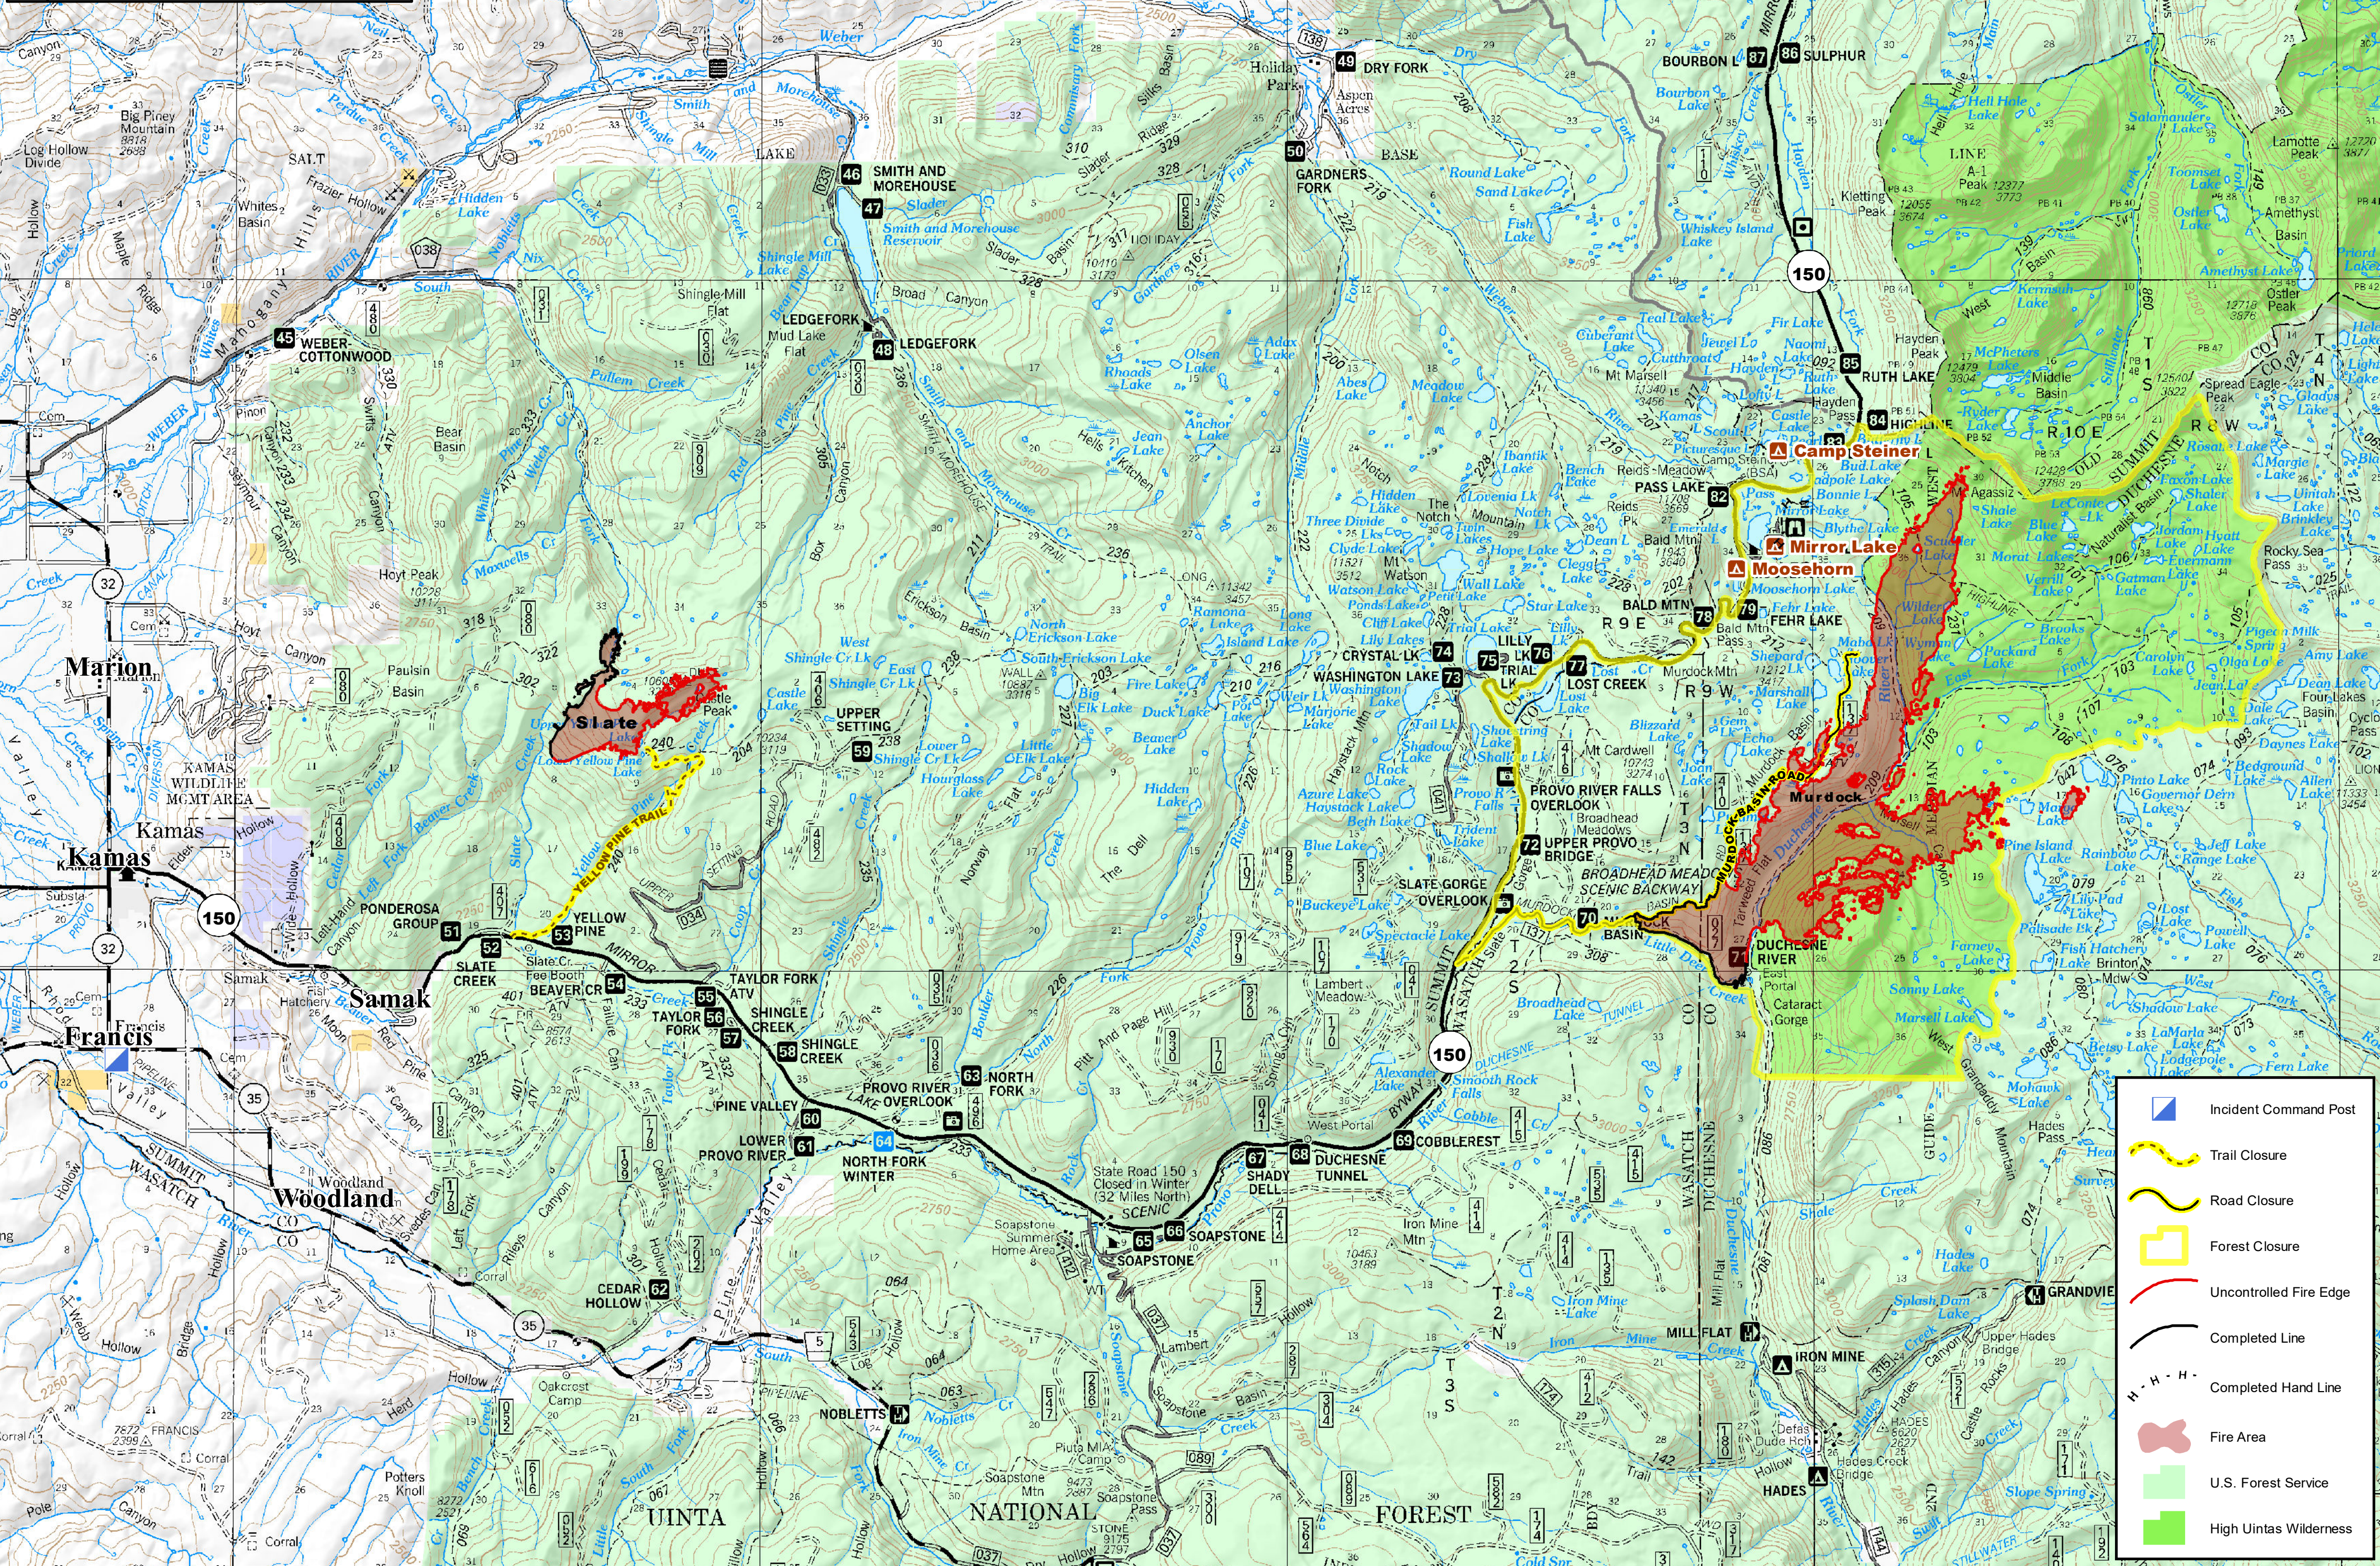

Mirror Lake Complex
 UT-UWF-001048
 09/30/2018
 5,137 acres
 as of 09/29/2018, 2100 Hrs
 Slate: 662 acres / Murdock 4,475 acres

Team 4/5

Coordinate System: NAD 1983 UTM Zone 12N
 Map Scale: 1:80,000, 1 inch = 6,667 feet