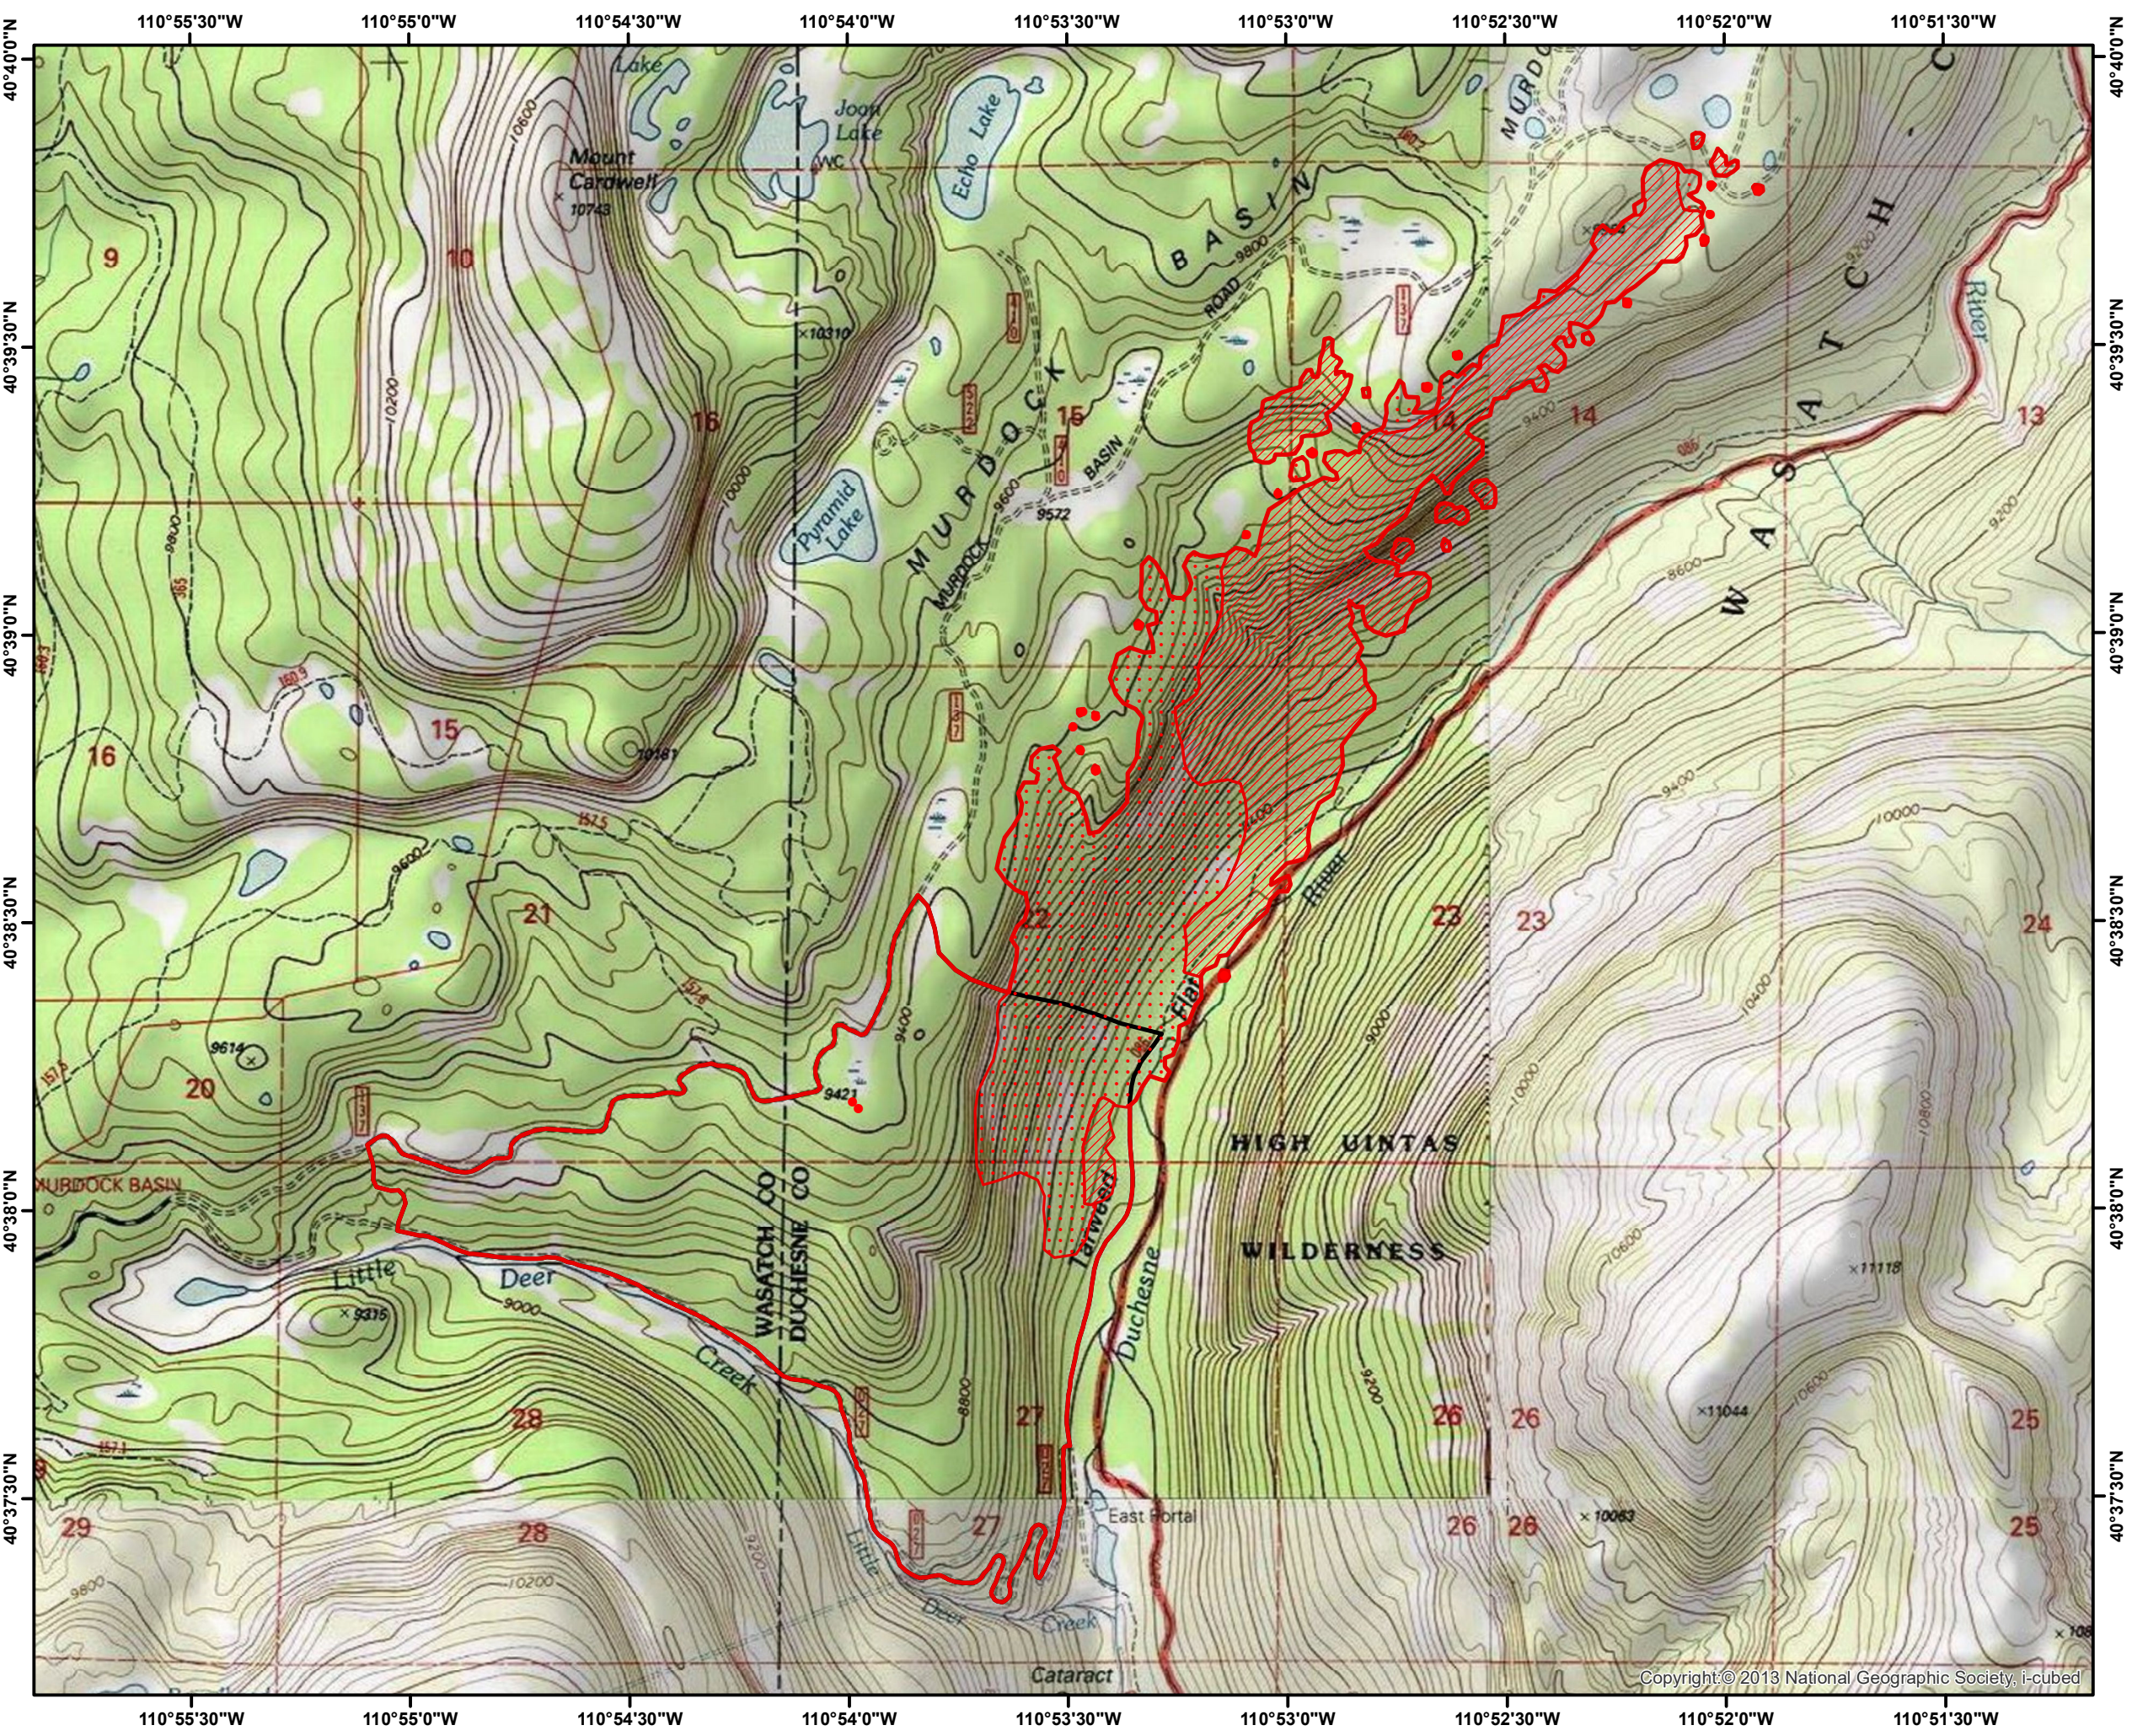

Mirror Lake Complex UT-UWF-001048 Infrared Heat Sources

Murdock Fire

- Heat Perimeter
- Intense Heat
- Scattered Heat
- Isolated Heat Sources
- Previous Heat Perimeter

NAD 1983 UTM Zone 12

IR Interpreter: Buck Buchanan
Slate Interpreted Acres: 612
Murdock Interpreted Acres: 983
Date: 09/23/2018
Time Imagery Received: 2229 hrs. MDT

Copyright © 2013 National Geographic Society, i-cubed