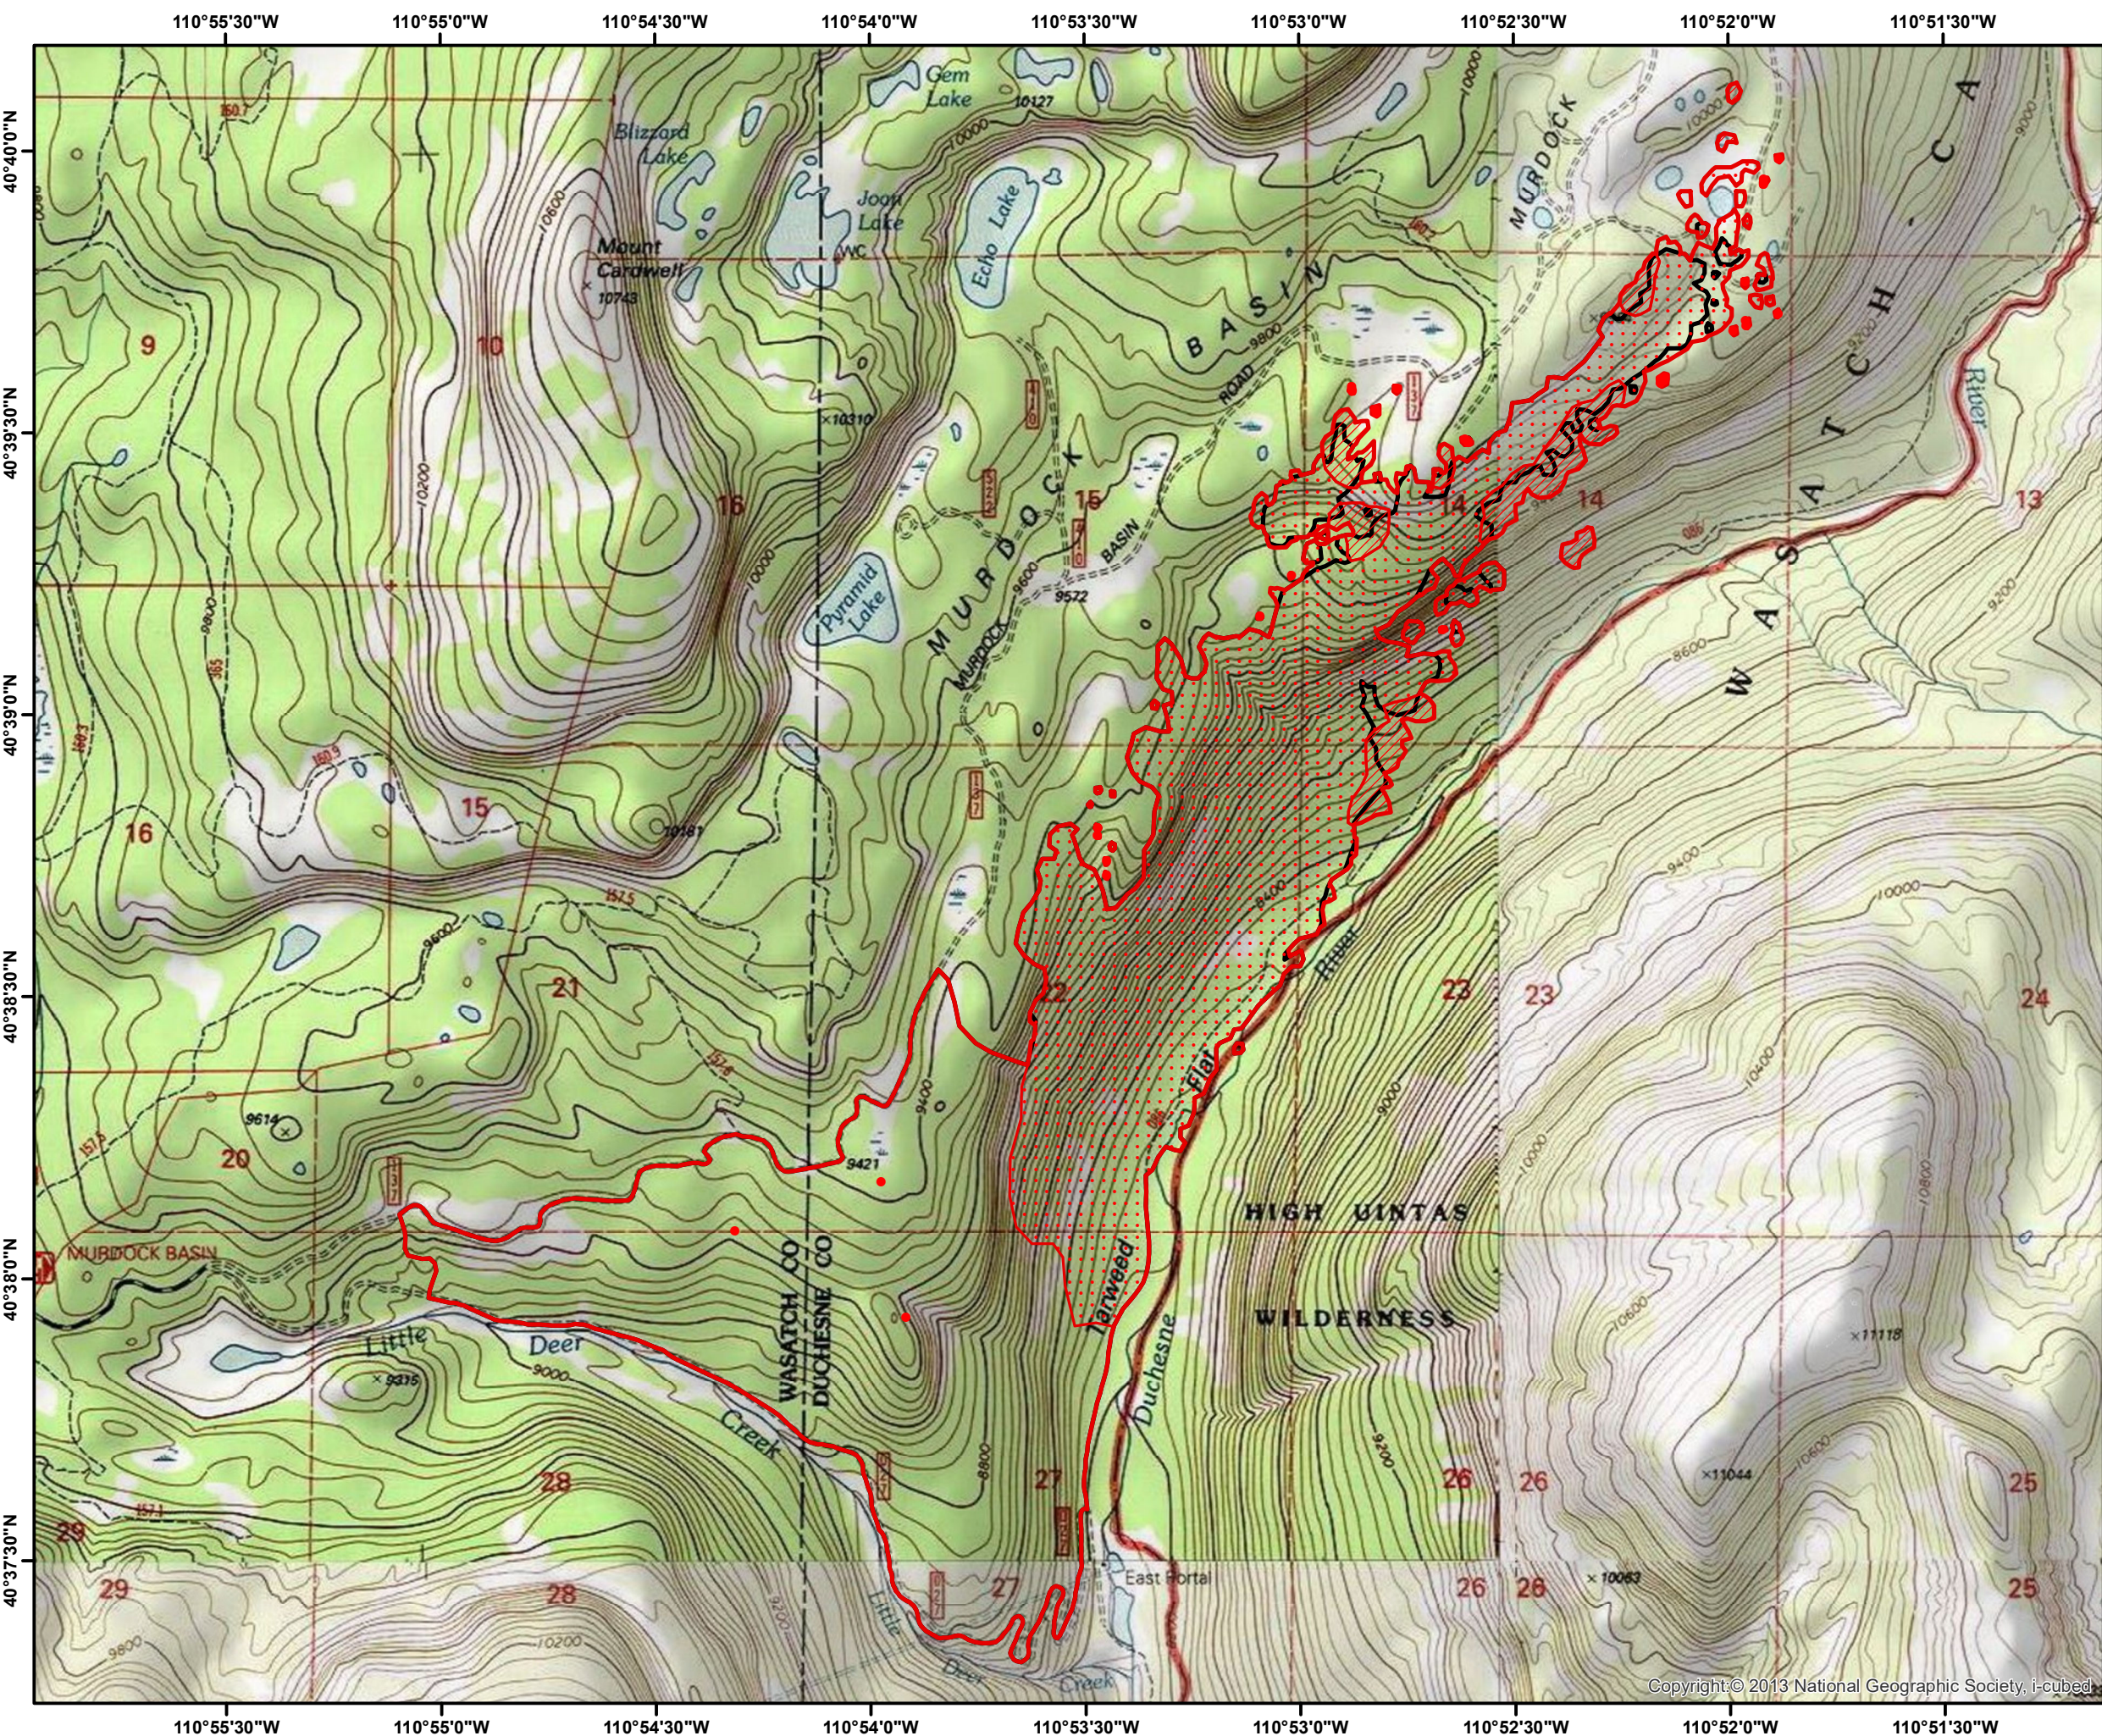

Mirror Lake Complex UT-UWF-001048 Infrared Heat Sources

Murphy Fire

	Heat Perimeter
	Intense Heat
	Scattered Heat
	Isolated Heat Sources
	Previous Heat Perimeter

NAD 1983 UTM Zone 12

IR Interpreter: Buck Buchanan
 Slate Interpreted Acres: 617
 Murdock Interpreted Acres: 1,045
 Date: 09/24/2018
 Time Imagery Received: 2112 hrs. MDT

Copyright © 2013 National Geographic Society, i-cubed