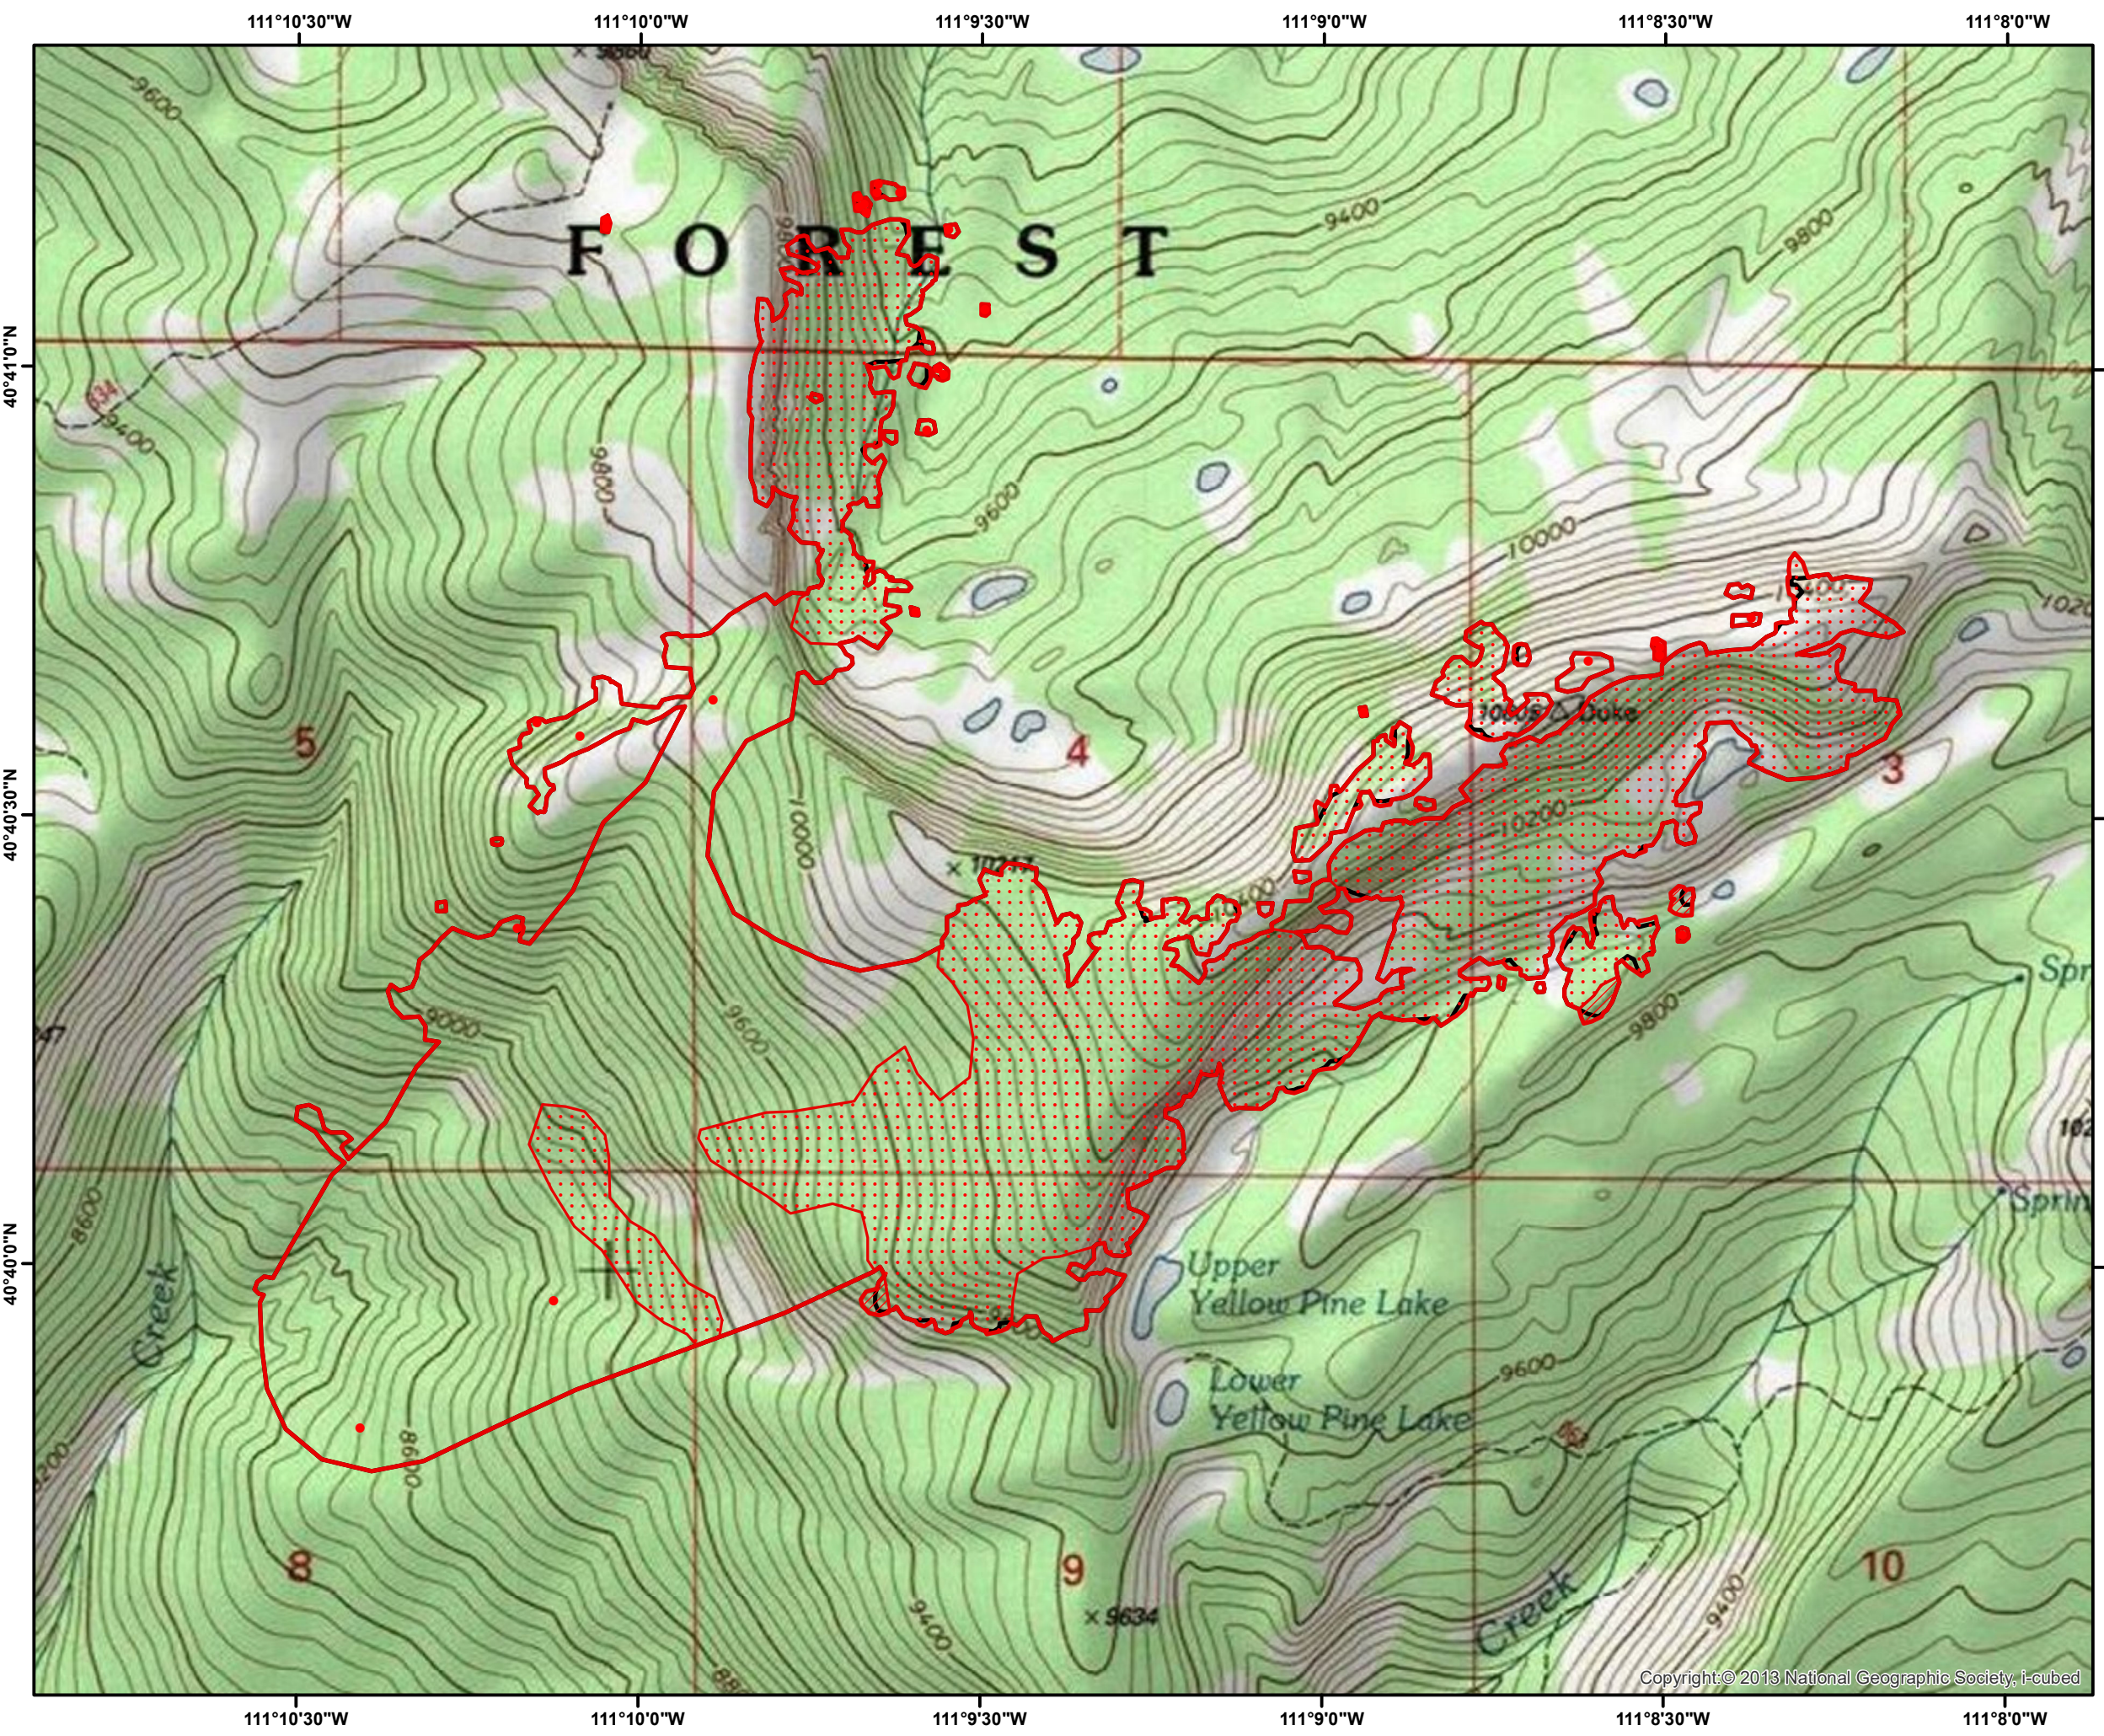

Mirror Lake Complex  
 UT-UWF-001048  
 Infrared Heat Sources

**Slate Fire**

	Heat Perimeter
	Intense Heat
	Scattered Heat
	Isolated Heat Sources
	Previous Heat Perimeter

NAD 1983 UTM Zone 12

IR Interpreter: Buck Buchanan  
 Slate Interpreted Acres: 617  
 Murdock Interpreted Acres: 1,045  
 Date: 09/24/2018  
 Time Imagery Received: 2112 hrs. MDT

Copyright © 2013 National Geographic Society, i-cubed