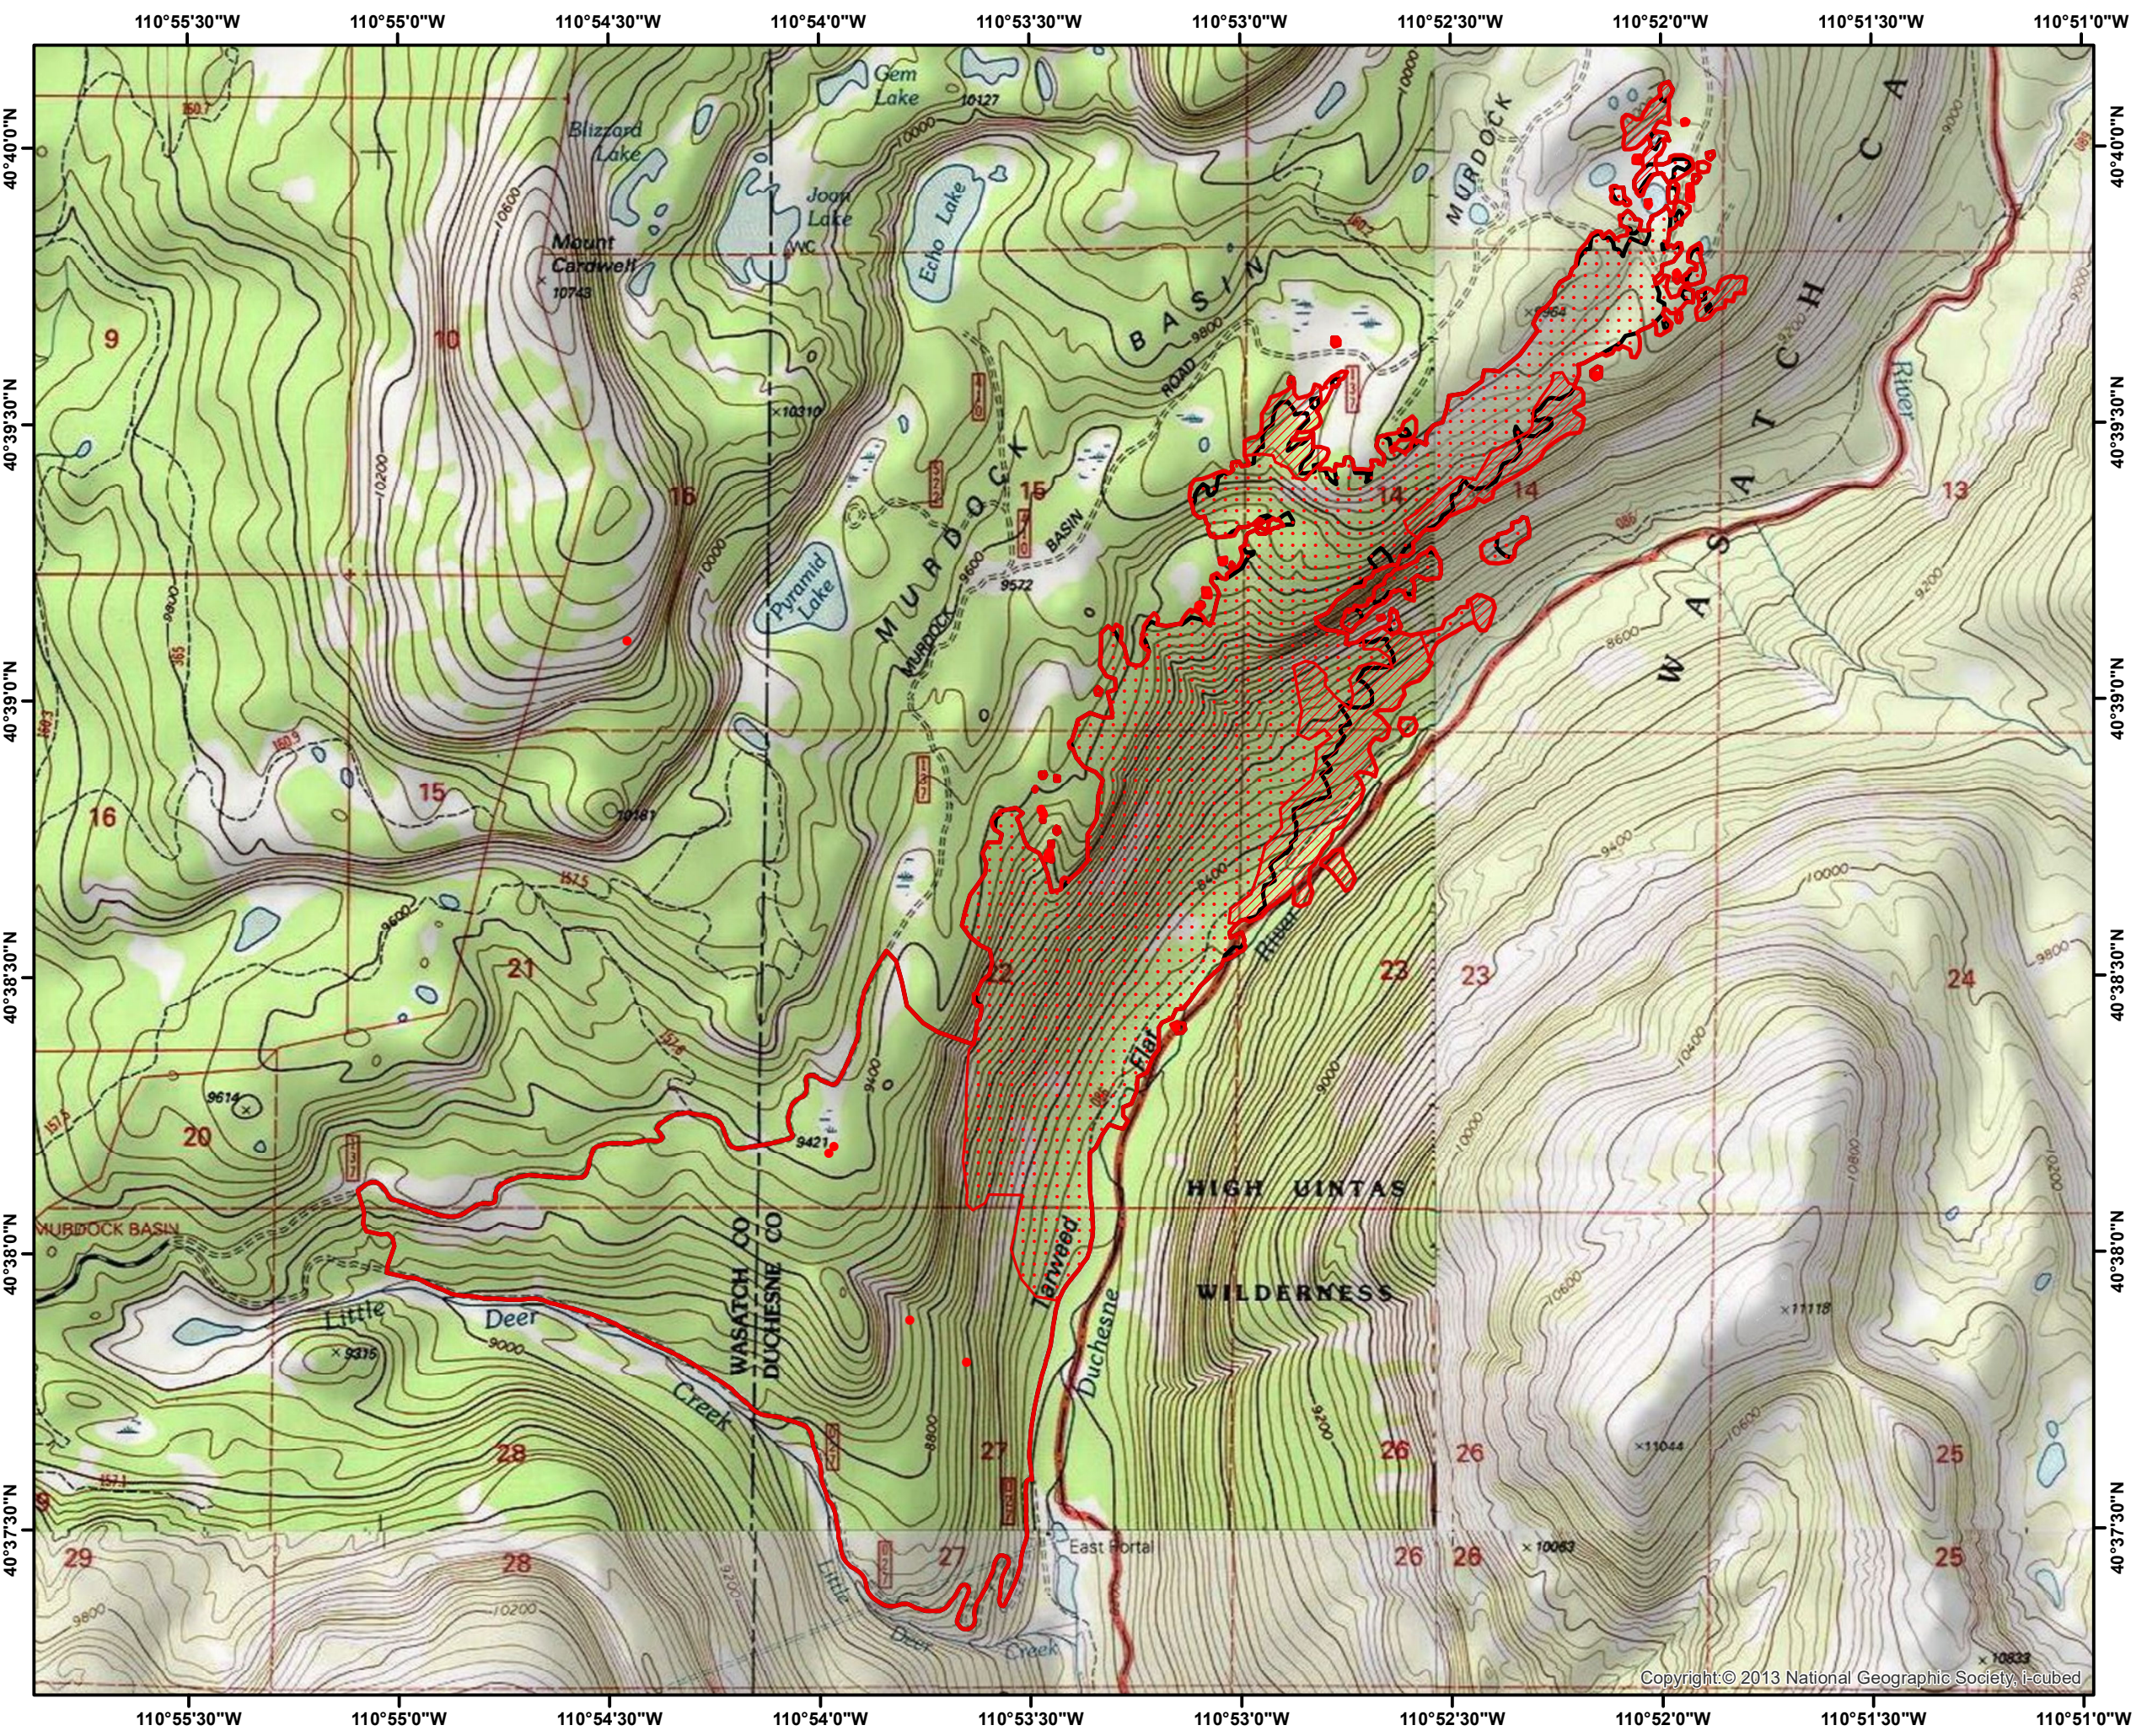

Mirror Lake Complex UT-UWF-001048 Infrared Heat Sources

Murphy Fire

	Heat Perimeter
	Intense Heat
	Scattered Heat
	Isolated Heat Sources
	Previous Heat Perimeter

NAD 1983 UTM Zone 12

IR Interpreter: Buck Buchanan
 Slate Interpreted Acres: 624
 Murdock Interpreted Acres: 1,125
 Date: 09/25/2018
 Time Imagery Received: 2231 hrs. MDT

Copyright © 2013 National Geographic Society, i-cubed