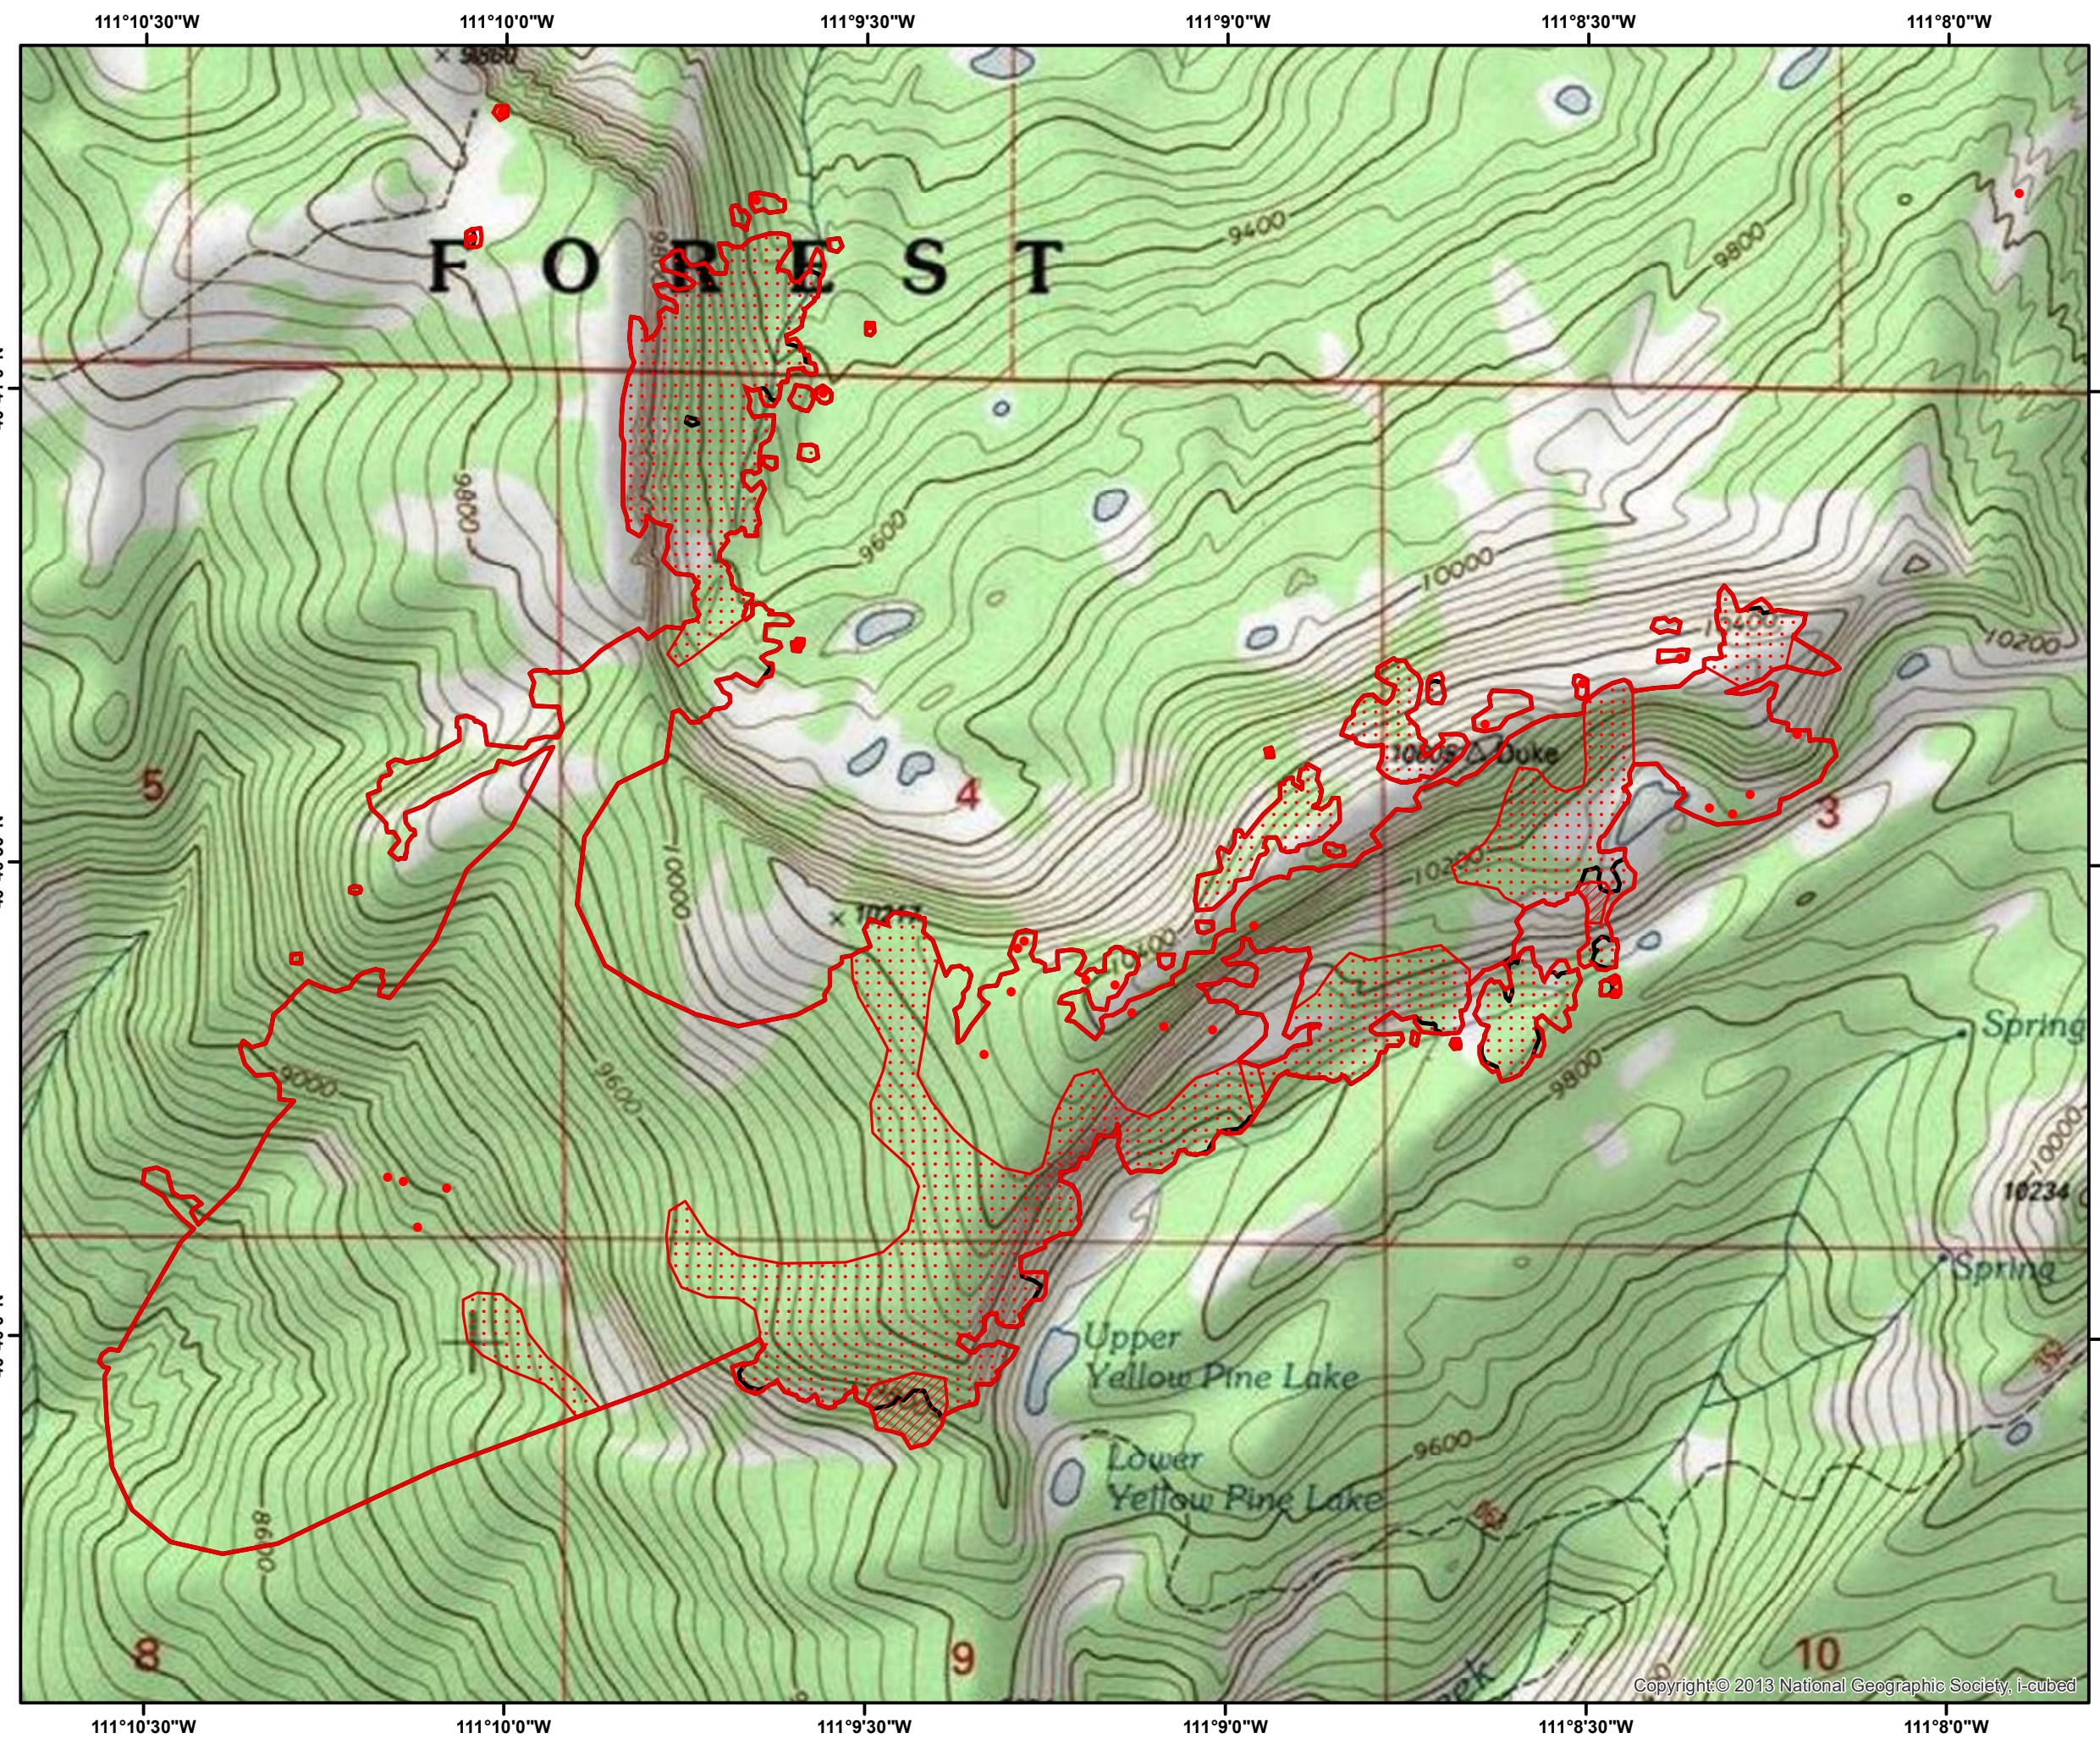

# Mirror Lake Complex UT-UWF-001048 Infrared Heat Sources

## Slate Fire

	Heat Perimeter
	Intense Heat
	Scattered Heat
	Isolated Heat Sources
	Previous Heat Perimeter

NAD 1983 UTM Zone 12

IR Interpreter: Buck Buchanan  
 Slate Interpreted Acres: 624  
 Murdock Interpreted Acres: 1,125  
 Date: 09/25/2018  
 Time Imagery Received: 2231 hrs. MDT

Copyright:© 2013 National Geographic Society, i-cubed