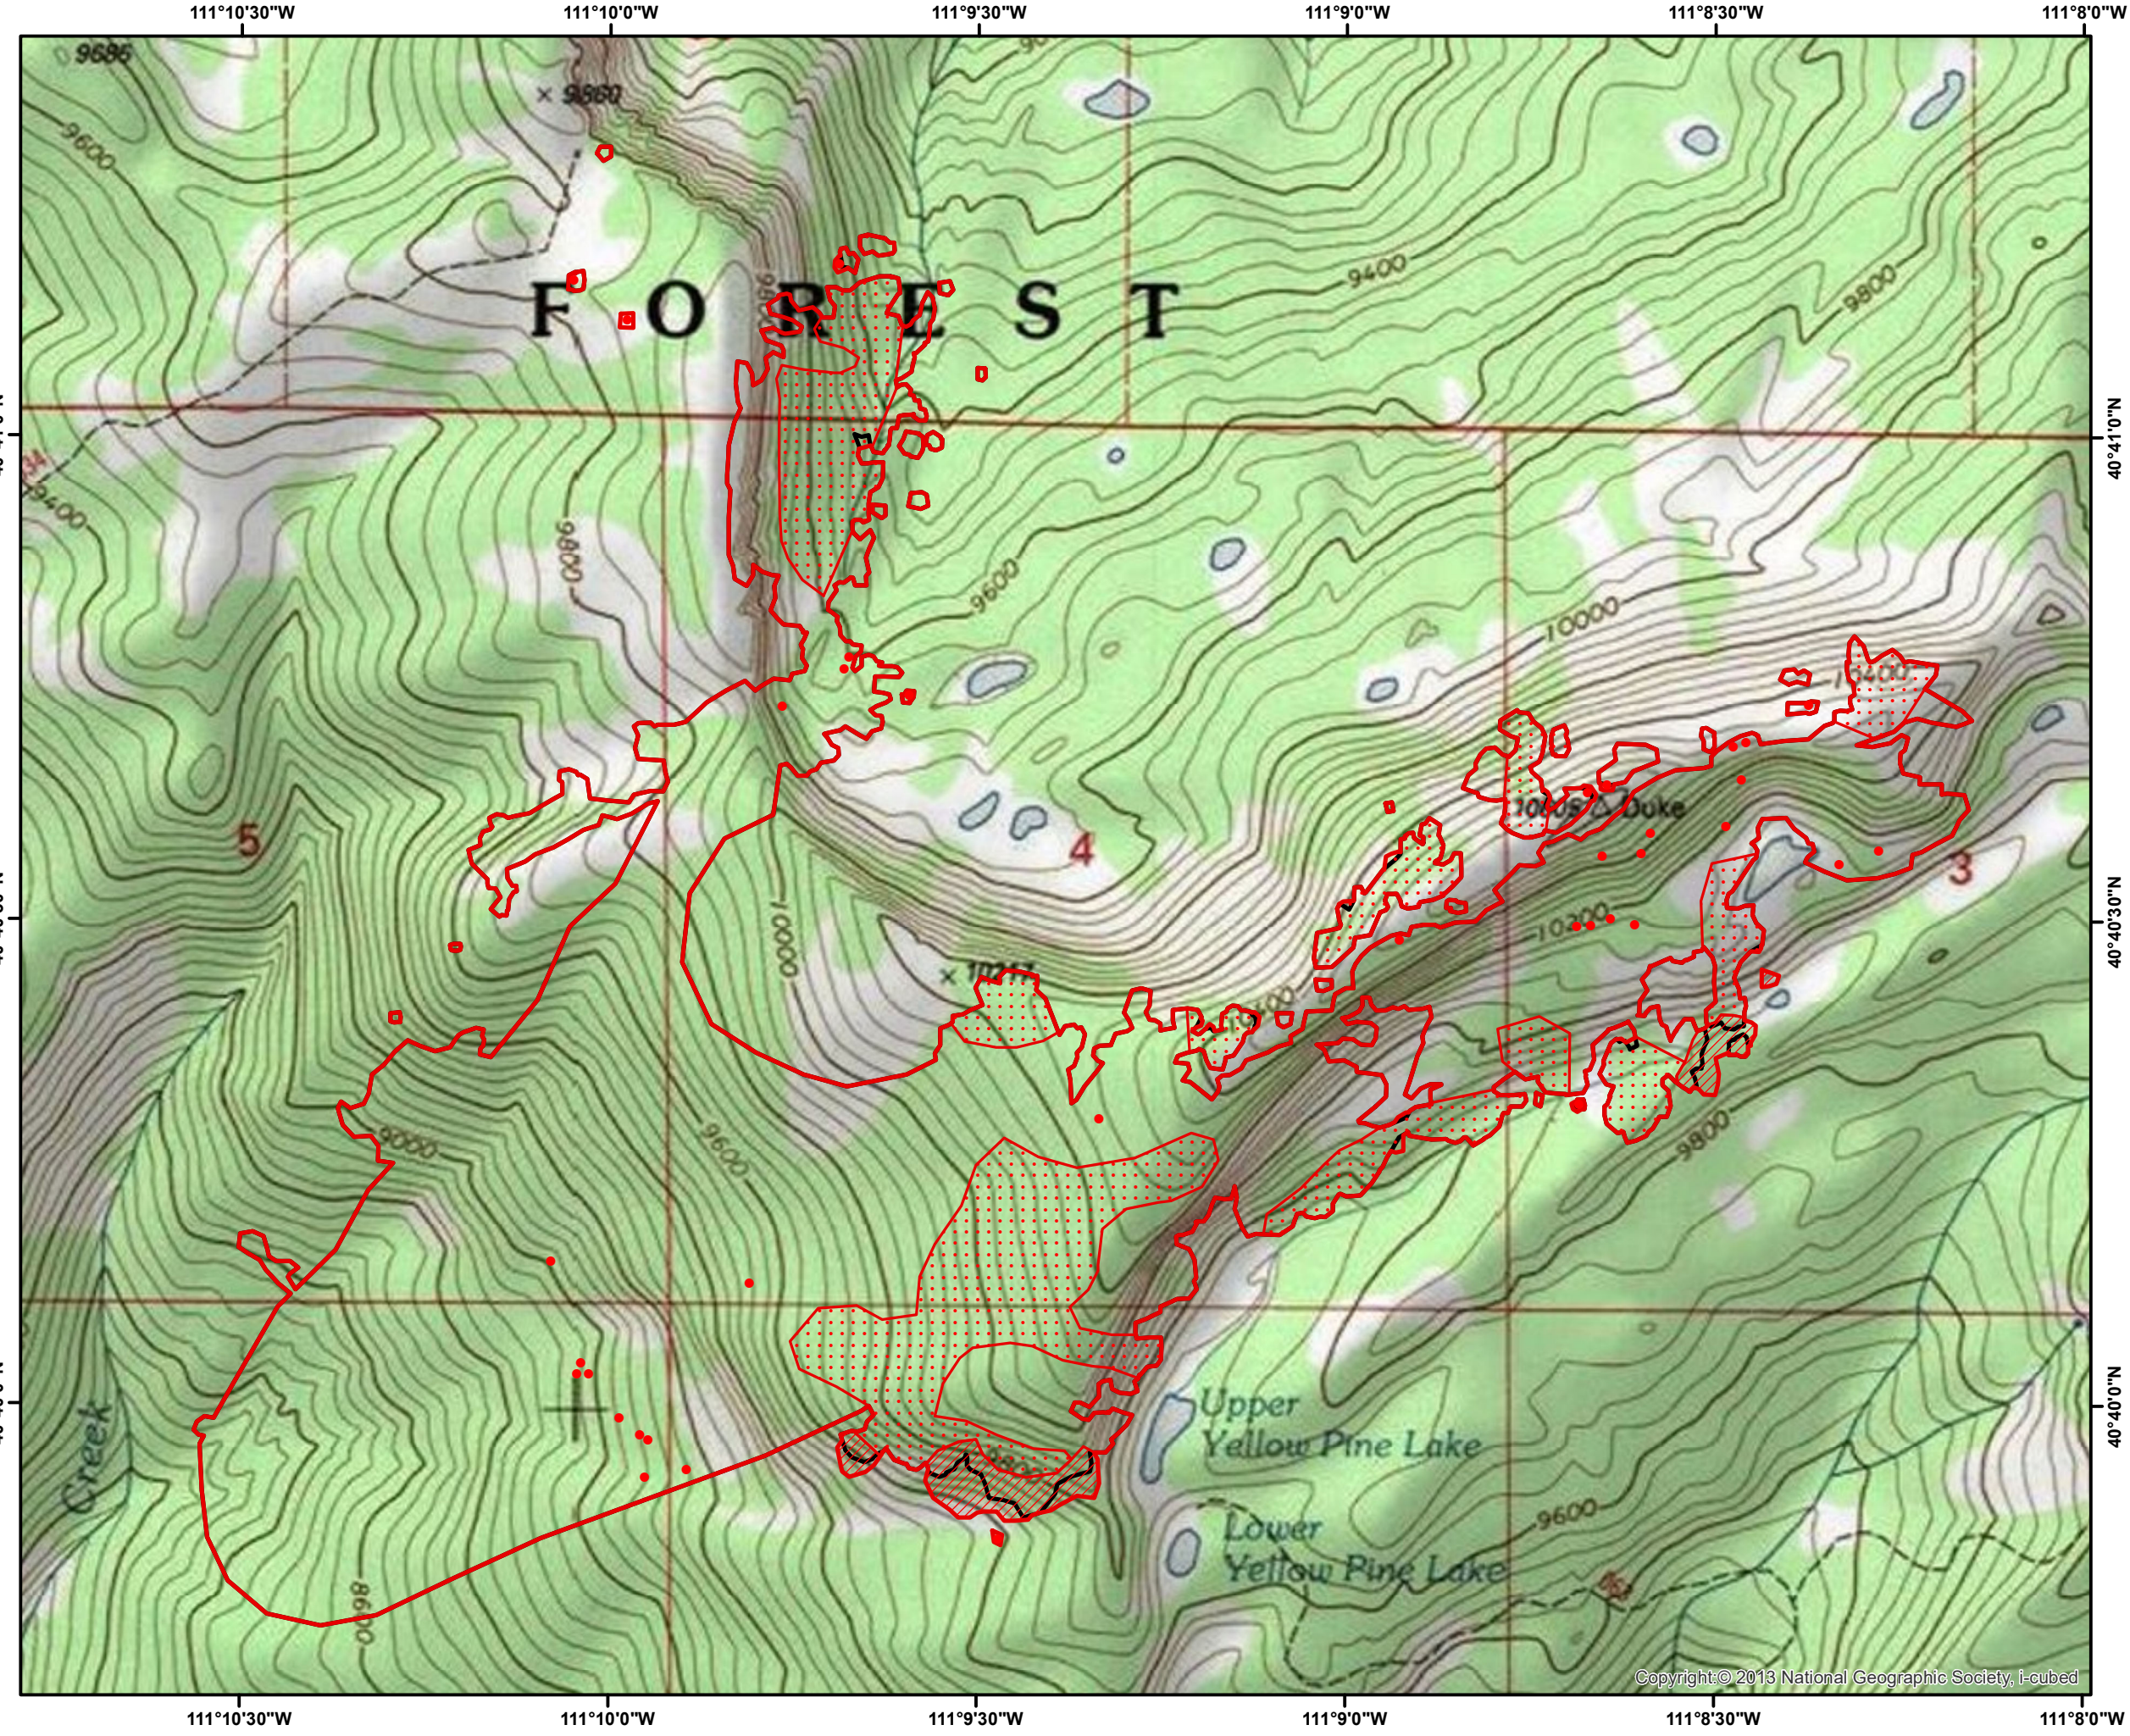

Mirror Lake Complex  
 UT-UWF-001048  
 Infrared Heat Sources

**Slate Fire**

	Heat Perimeter
	Intense Heat
	Scattered Heat
	Isolated Heat Sources
	Previous Heat Perimeter

NAD 1983 UTM Zone 12

IR Interpreter: Buck Buchanan  
 Slate Interpreted Acres: 631  
 Murdock Interpreted Acres: 1,679  
 Date: 09/26/2018  
 Time Imagery Received: 2217 hrs. MDT

Copyright:© 2013 National Geographic Society, i-cubed