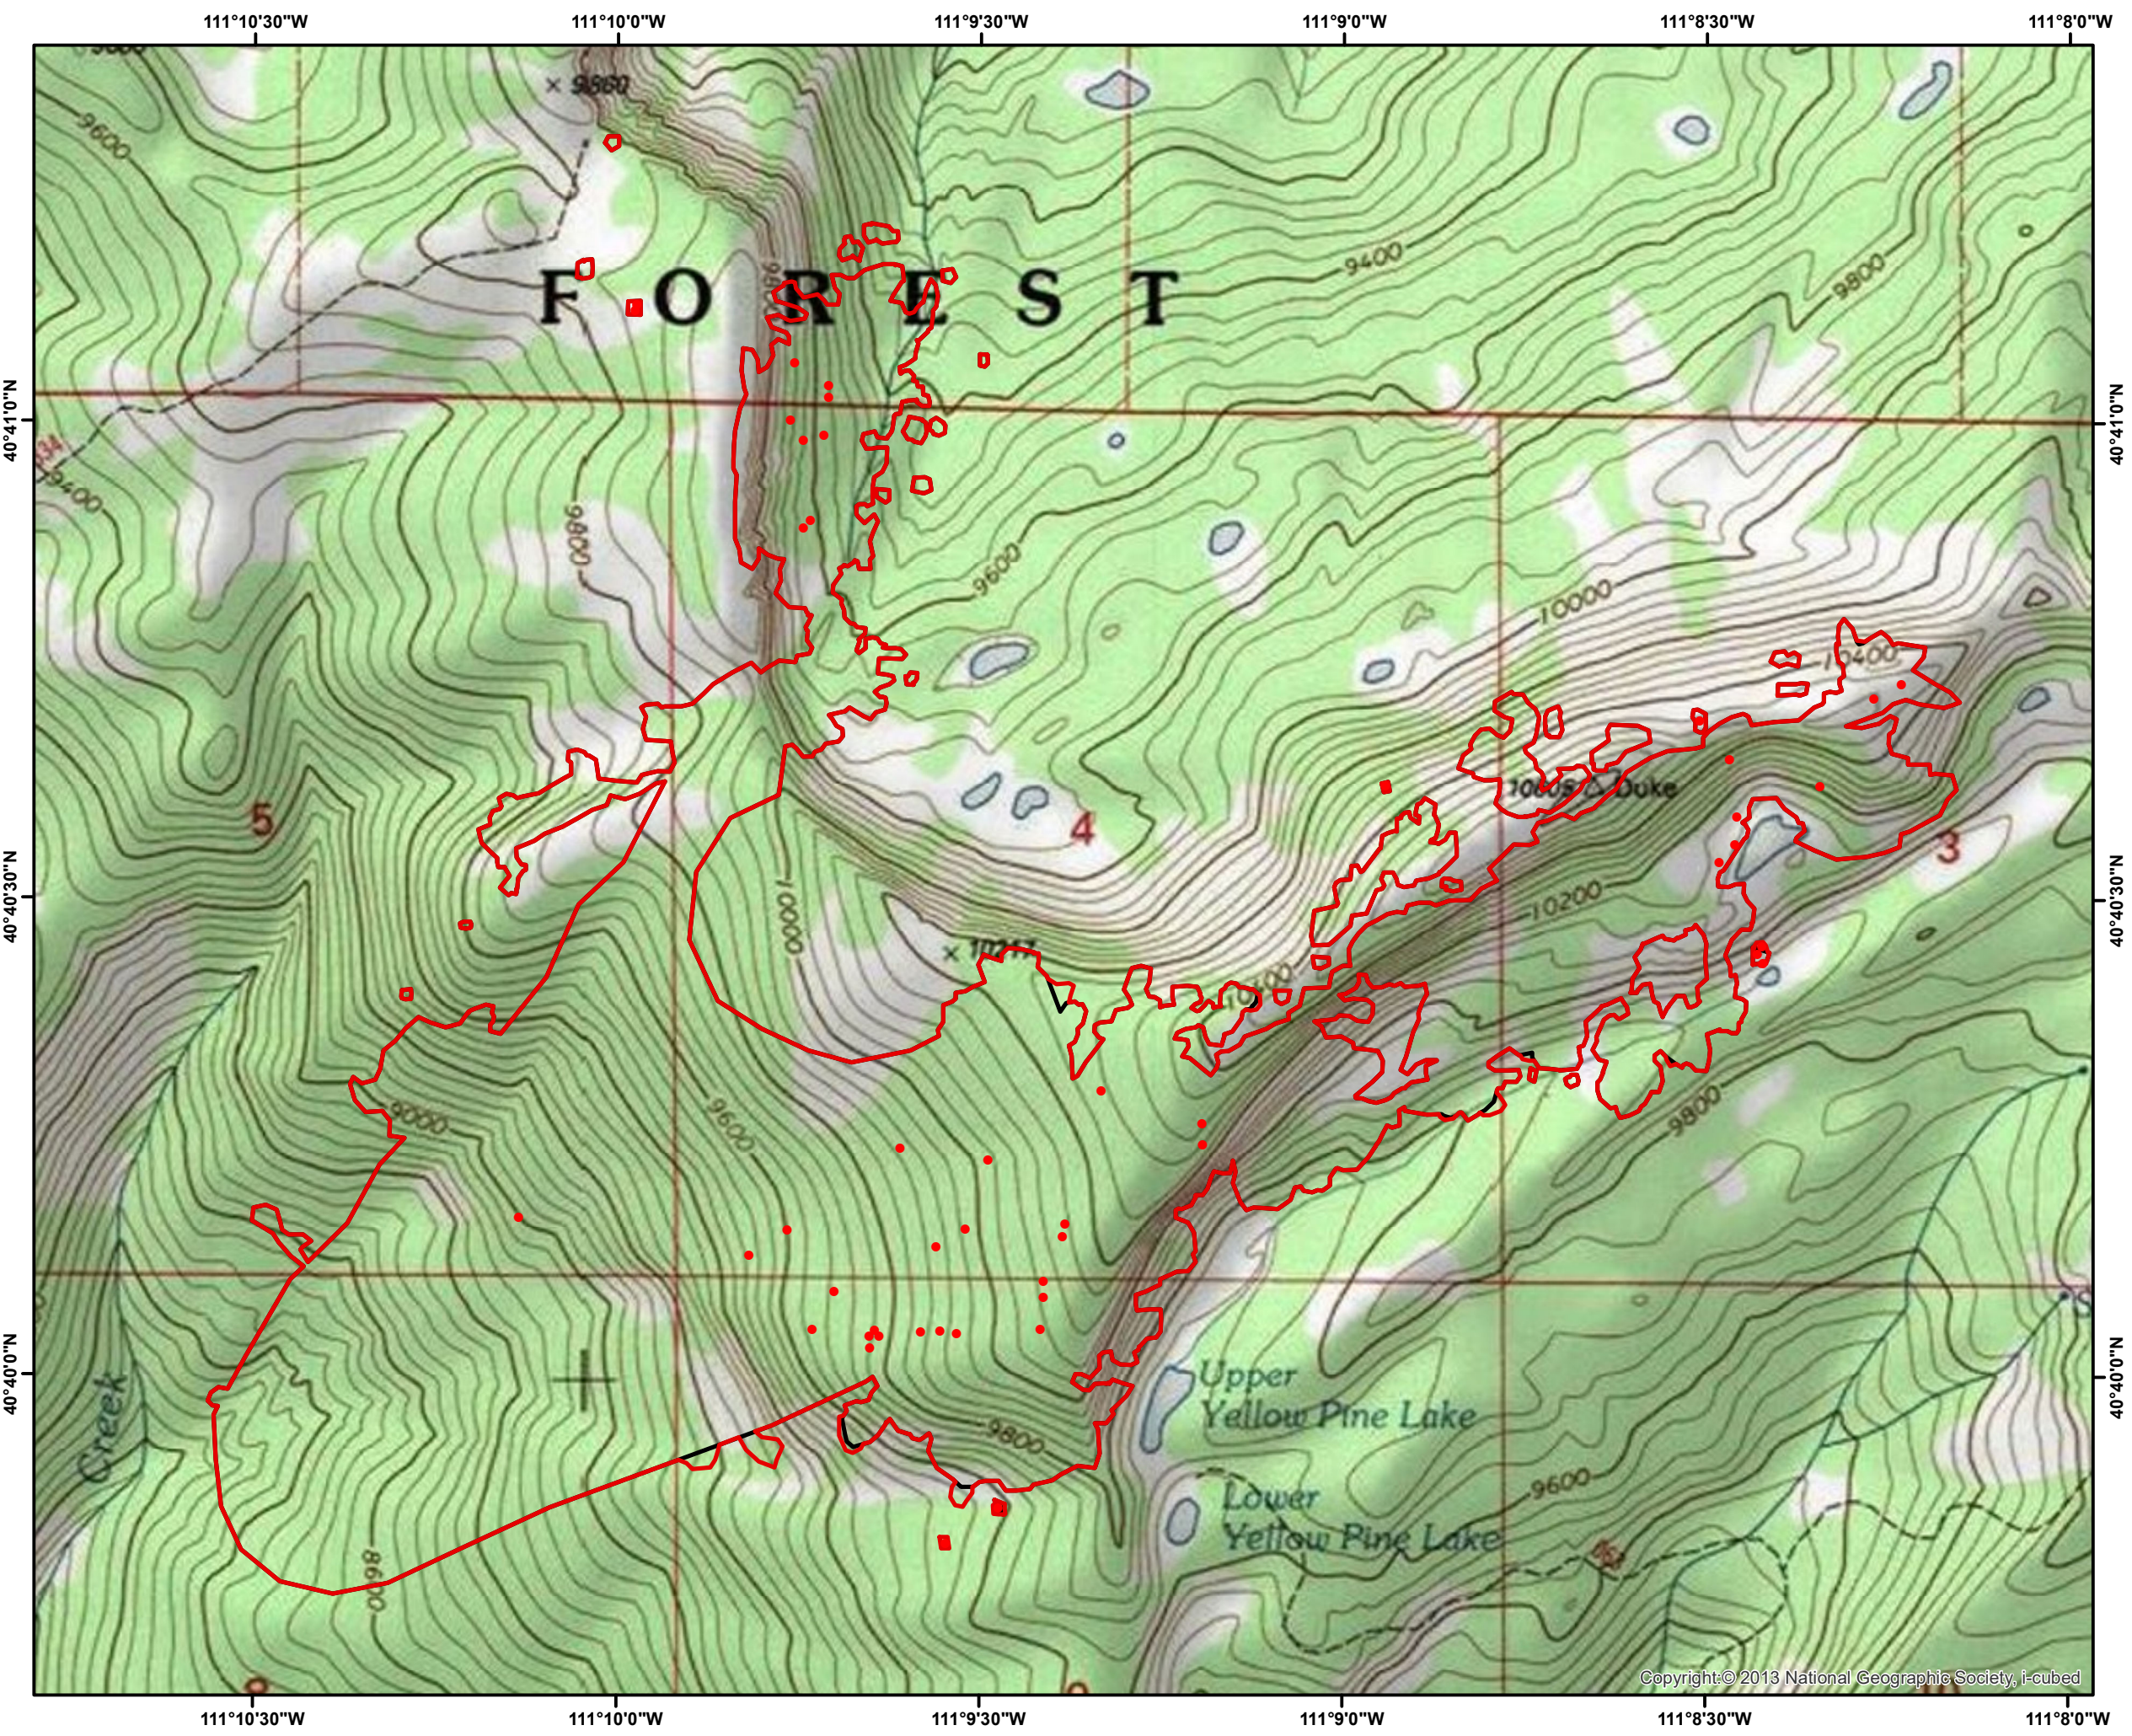

Mirror Lake Complex
 UT-UWF-001048
 Infrared Heat Sources

Slate Fire

 Heat Perimeter
 Intense Heat
 Scattered Heat
 Isolated Heat Sources
 Previous Heat Perimeter

NAD 1983 UTM Zone 12

IR Interpreter: Buck Buchanan
 Slate Interpreted Acres: 634
 Murdock Interpreted Acres: 2,172
 Date: 09/27/2018
 Time Imagery Received: 2130 hrs. MDT

Copyright © 2013 National Geographic Society, i-cubed