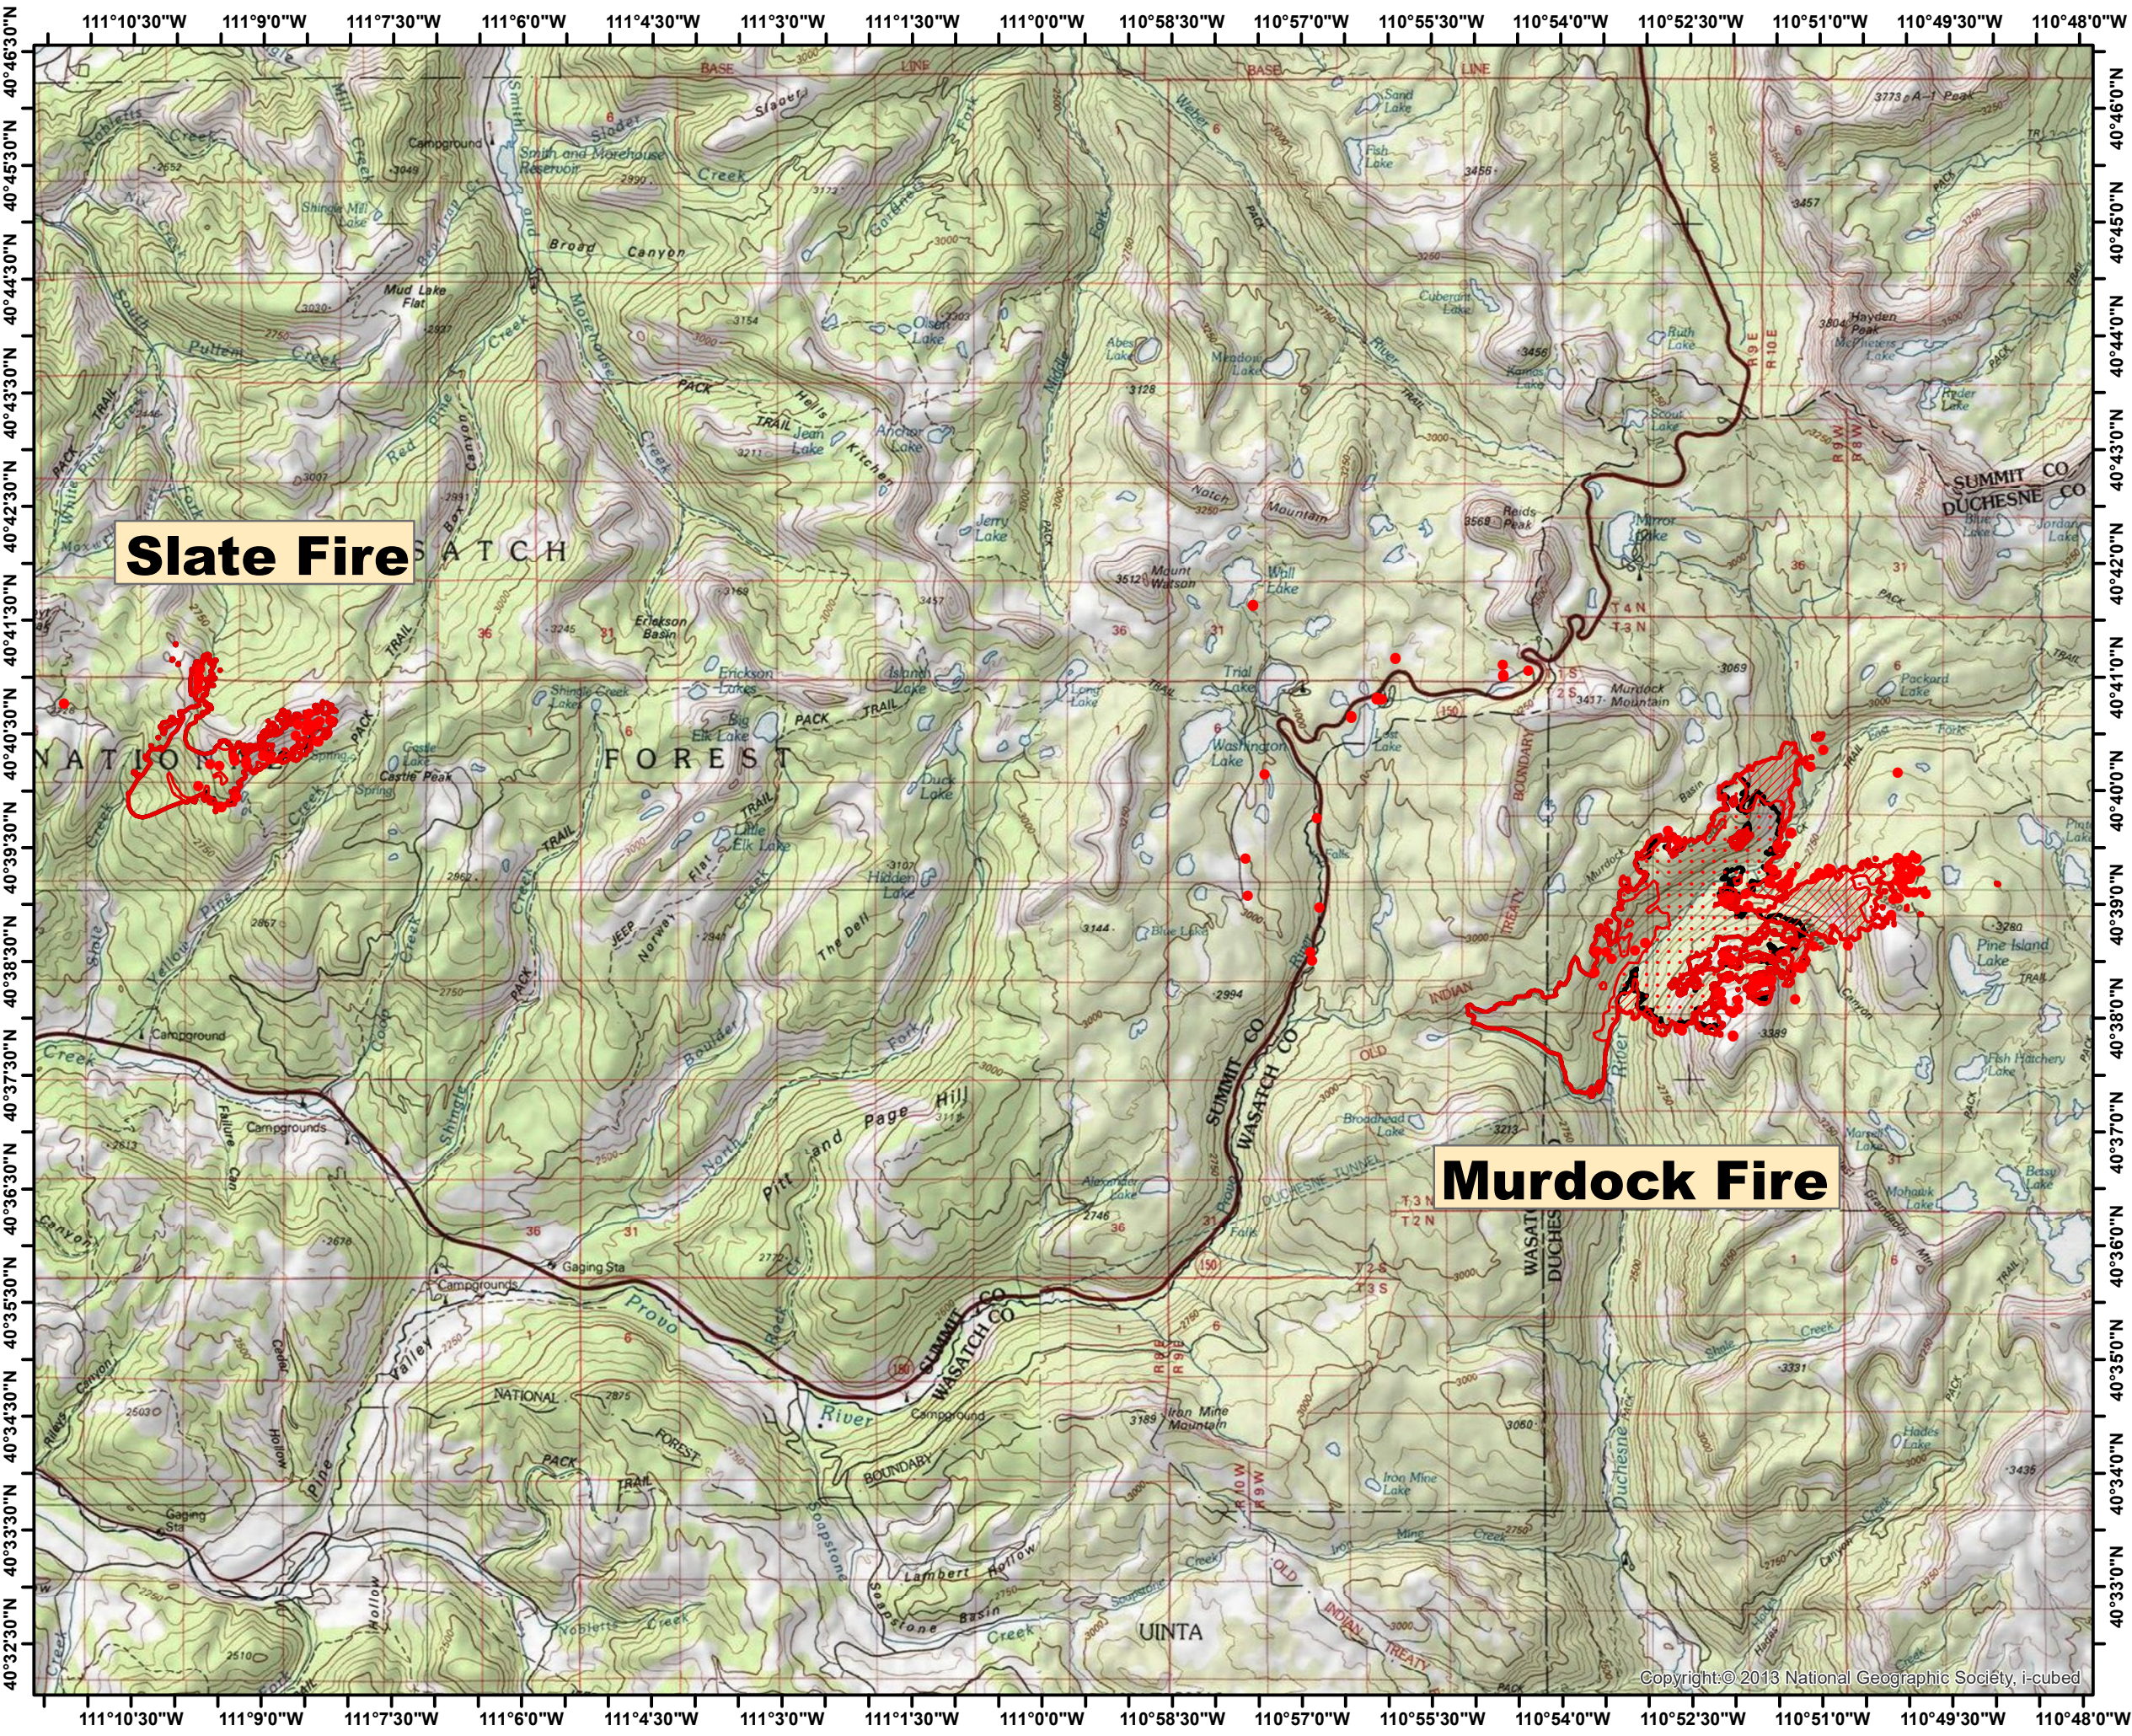

Mirror Lake Complex UT-UWF-001048 Infrared Heat Sources

-  Heat Perimeter
 -  Intense Heat
 -  Scattered Heat
 -  Isolated Heat Sources
 -  Previous Heat Perimeter
- NAD 1983 UTM Zone 12

IR Interpreter: Buck Buchanan
 Slate Interpreted Acres: 654
 Murdock Interpreted Acres: 2,950
 Date: 09/28/2018
 Time Imagery Received: 2140 hrs. MDT

Slate Fire

Murdock Fire

Copyright © 2013 National Geographic Society, i-cubed