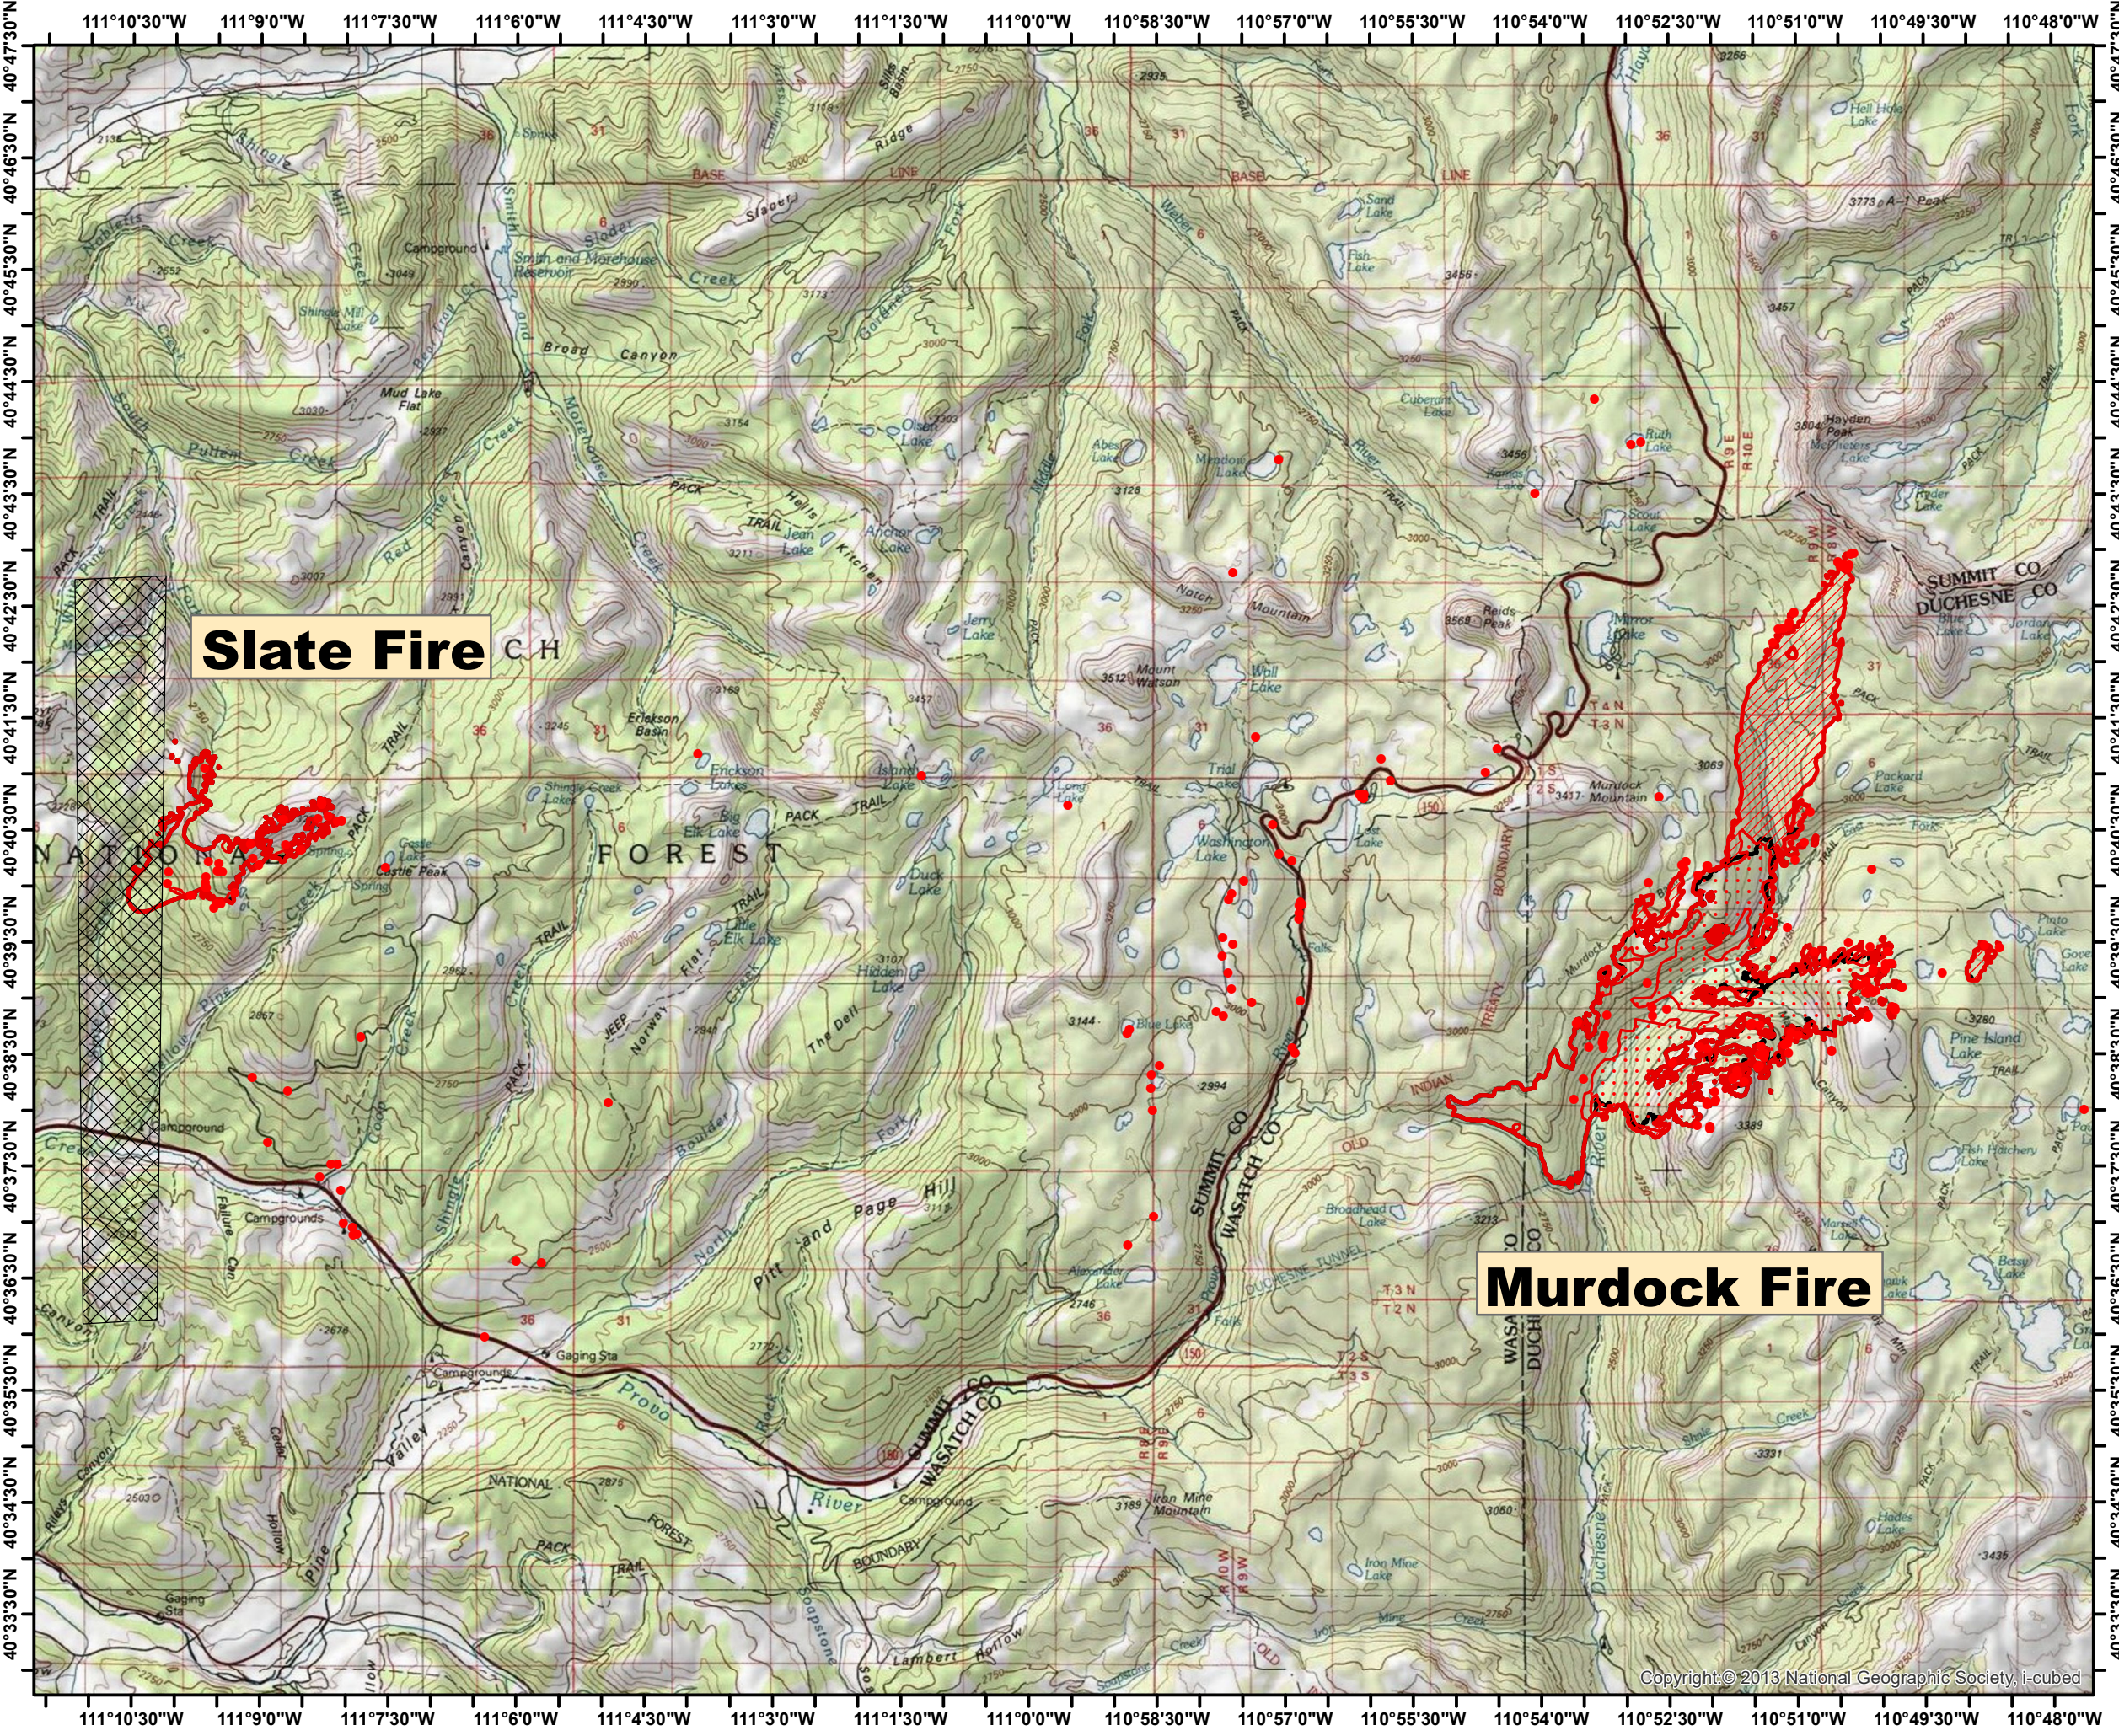

Mirror Lake Complex UT-UWF-001048 Infrared Heat Sources

	Heat Perimeter
	Intense Heat
	Scattered Heat
	Isolated Heat Sources
	Previous Heat Perimeter
	No Data

NAD 1983 UTM Zone 12

IR Interpreter: Buck Buchanan
 Slate Interpreted Acres: 663
 Murdock Interpreted Acres: 4,475
 Date: 09/29/2018
 Time Imagery Received: 2057 hrs. MDT

0.9 0.45 0 0.9 1.8 2.7 3.6
 Miles

Slate Fire C H

Murdock Fire