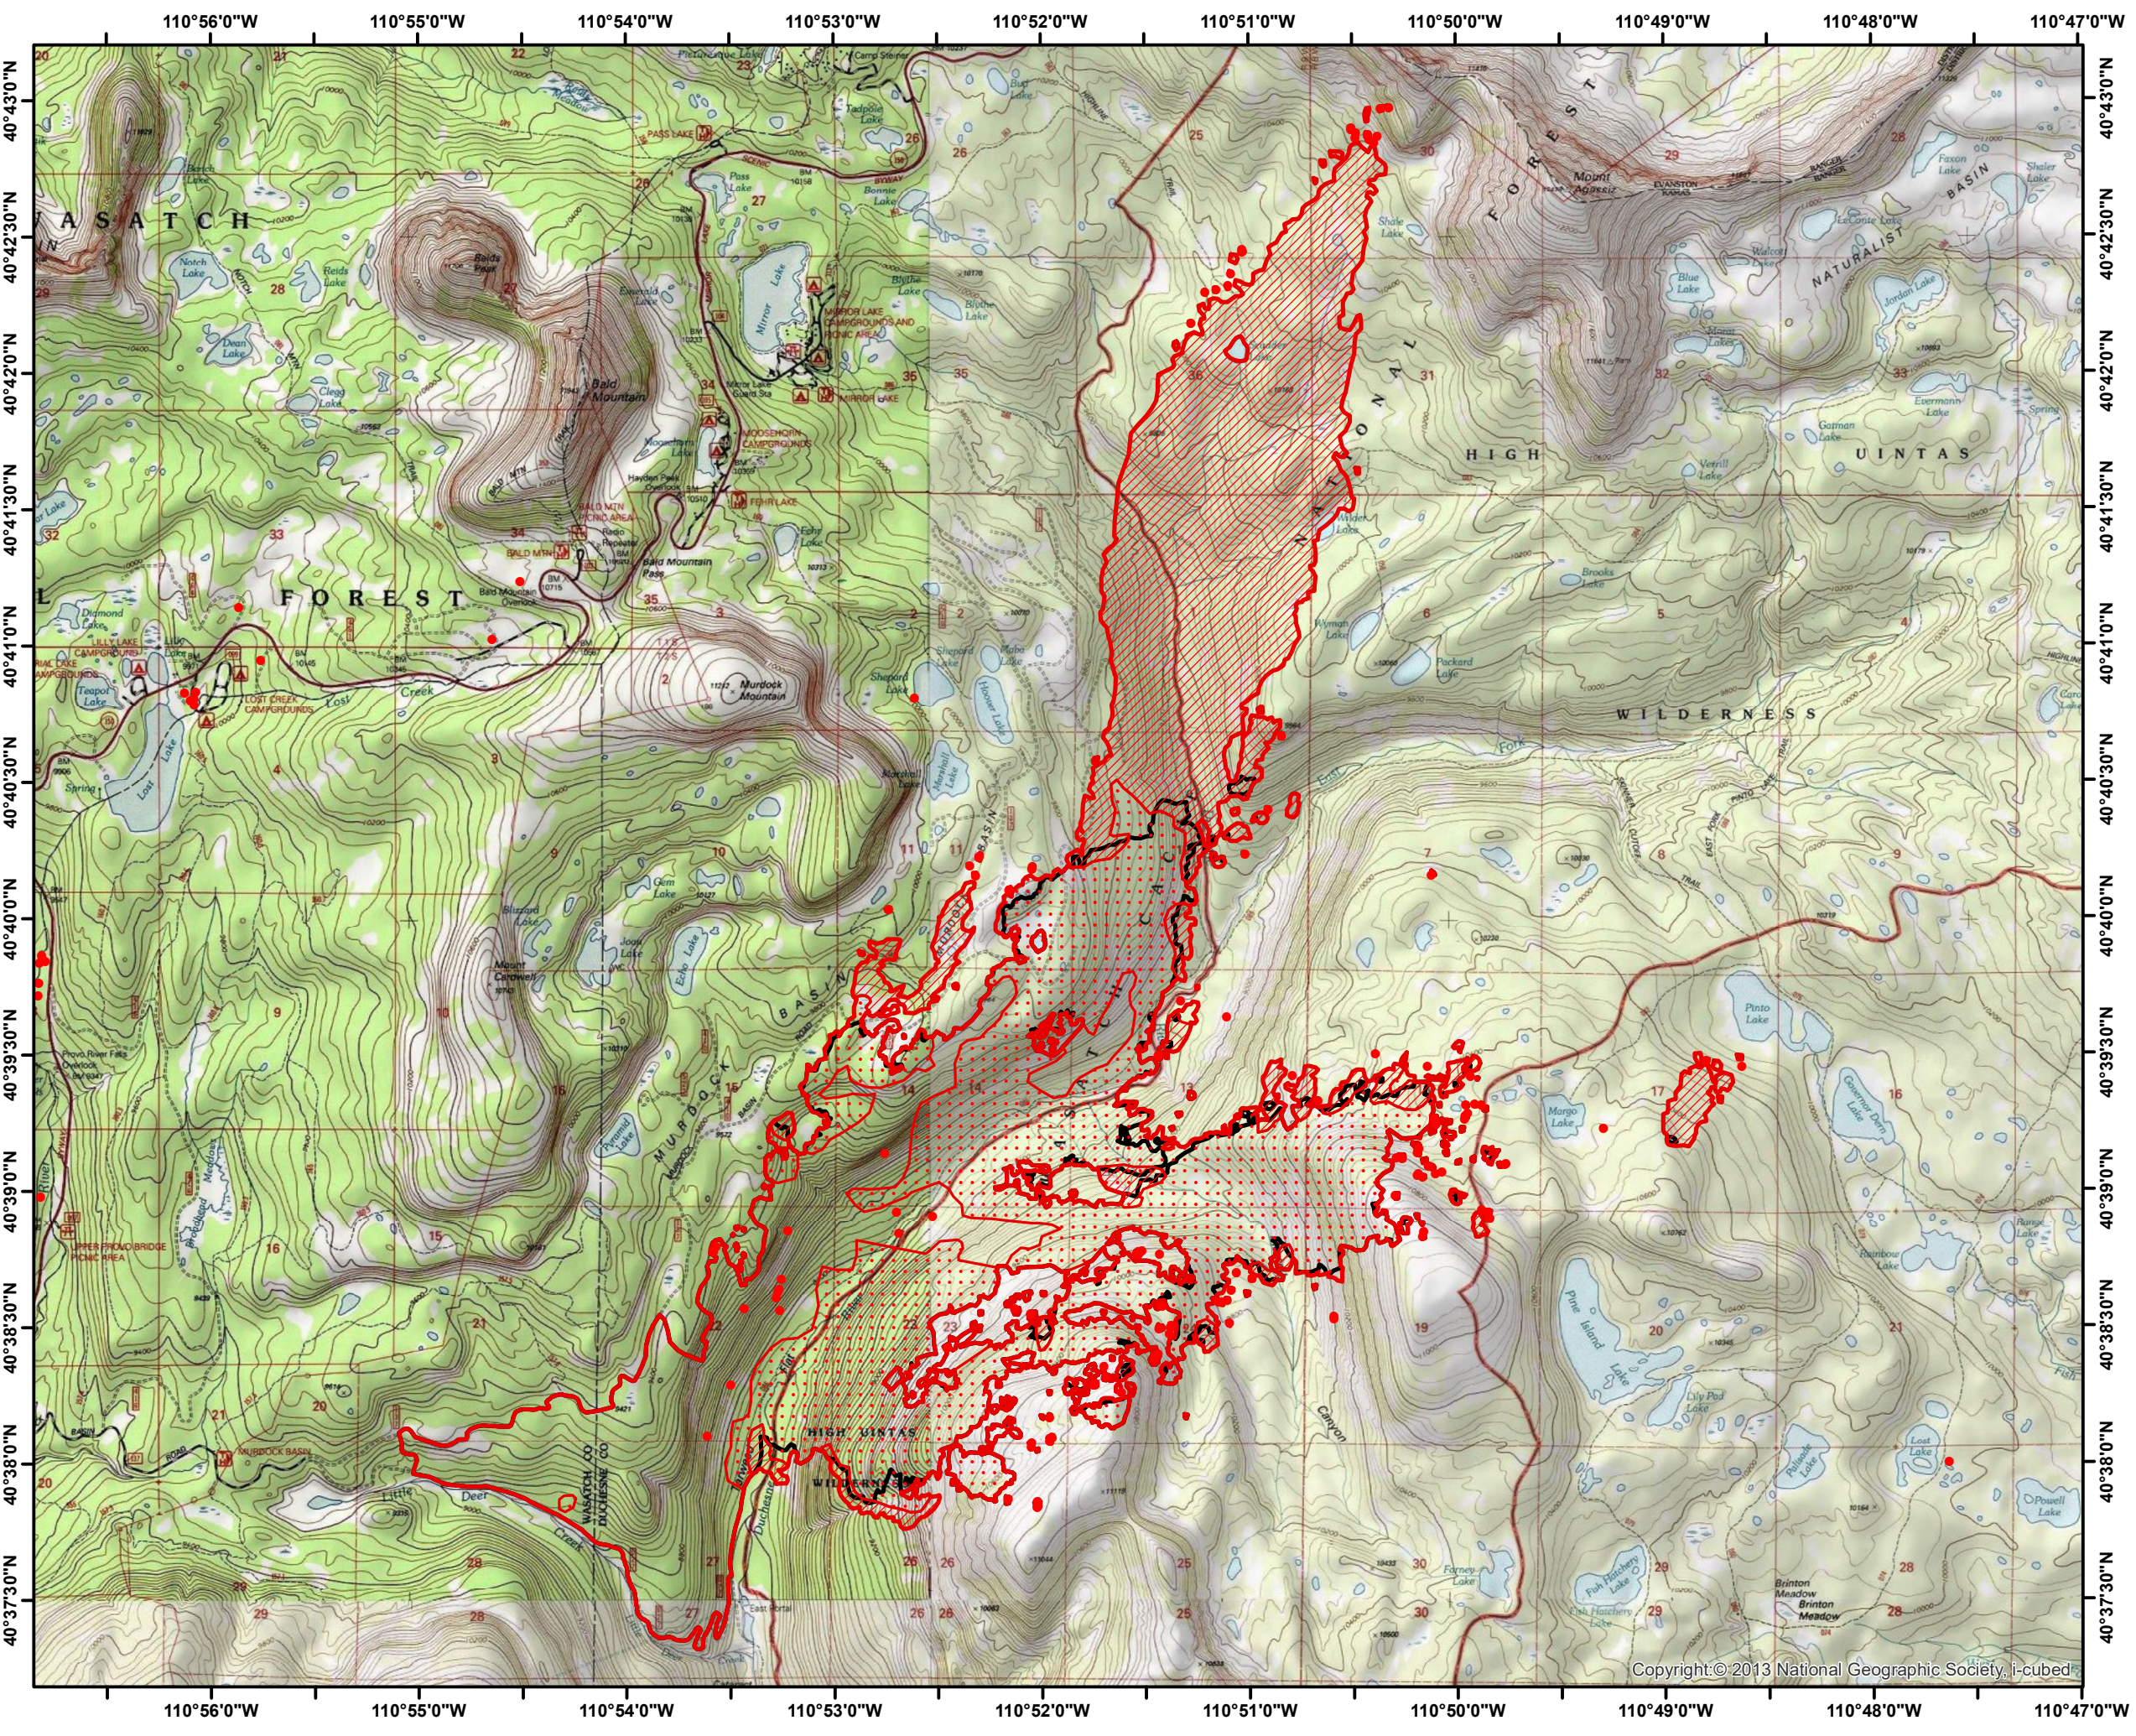

Mirror Lake Complex UT-UWF-001048 Infrared Heat Sources

Murdock Fire

- Heat Perimeter
- Intense Heat
- Scattered Heat
- Isolated Heat Sources
- Previous Heat Perimeter

NAD 1983 UTM Zone 12

IR Interpreter: Buck Buchanan
Slate Interpreted Acres: 663
Murdock Interpreted Acres: 4,475
Date: 09/29/2018
Time Imagery Received: 2057 hrs. MDT

Copyright:© 2013 National Geographic Society, i-cubed