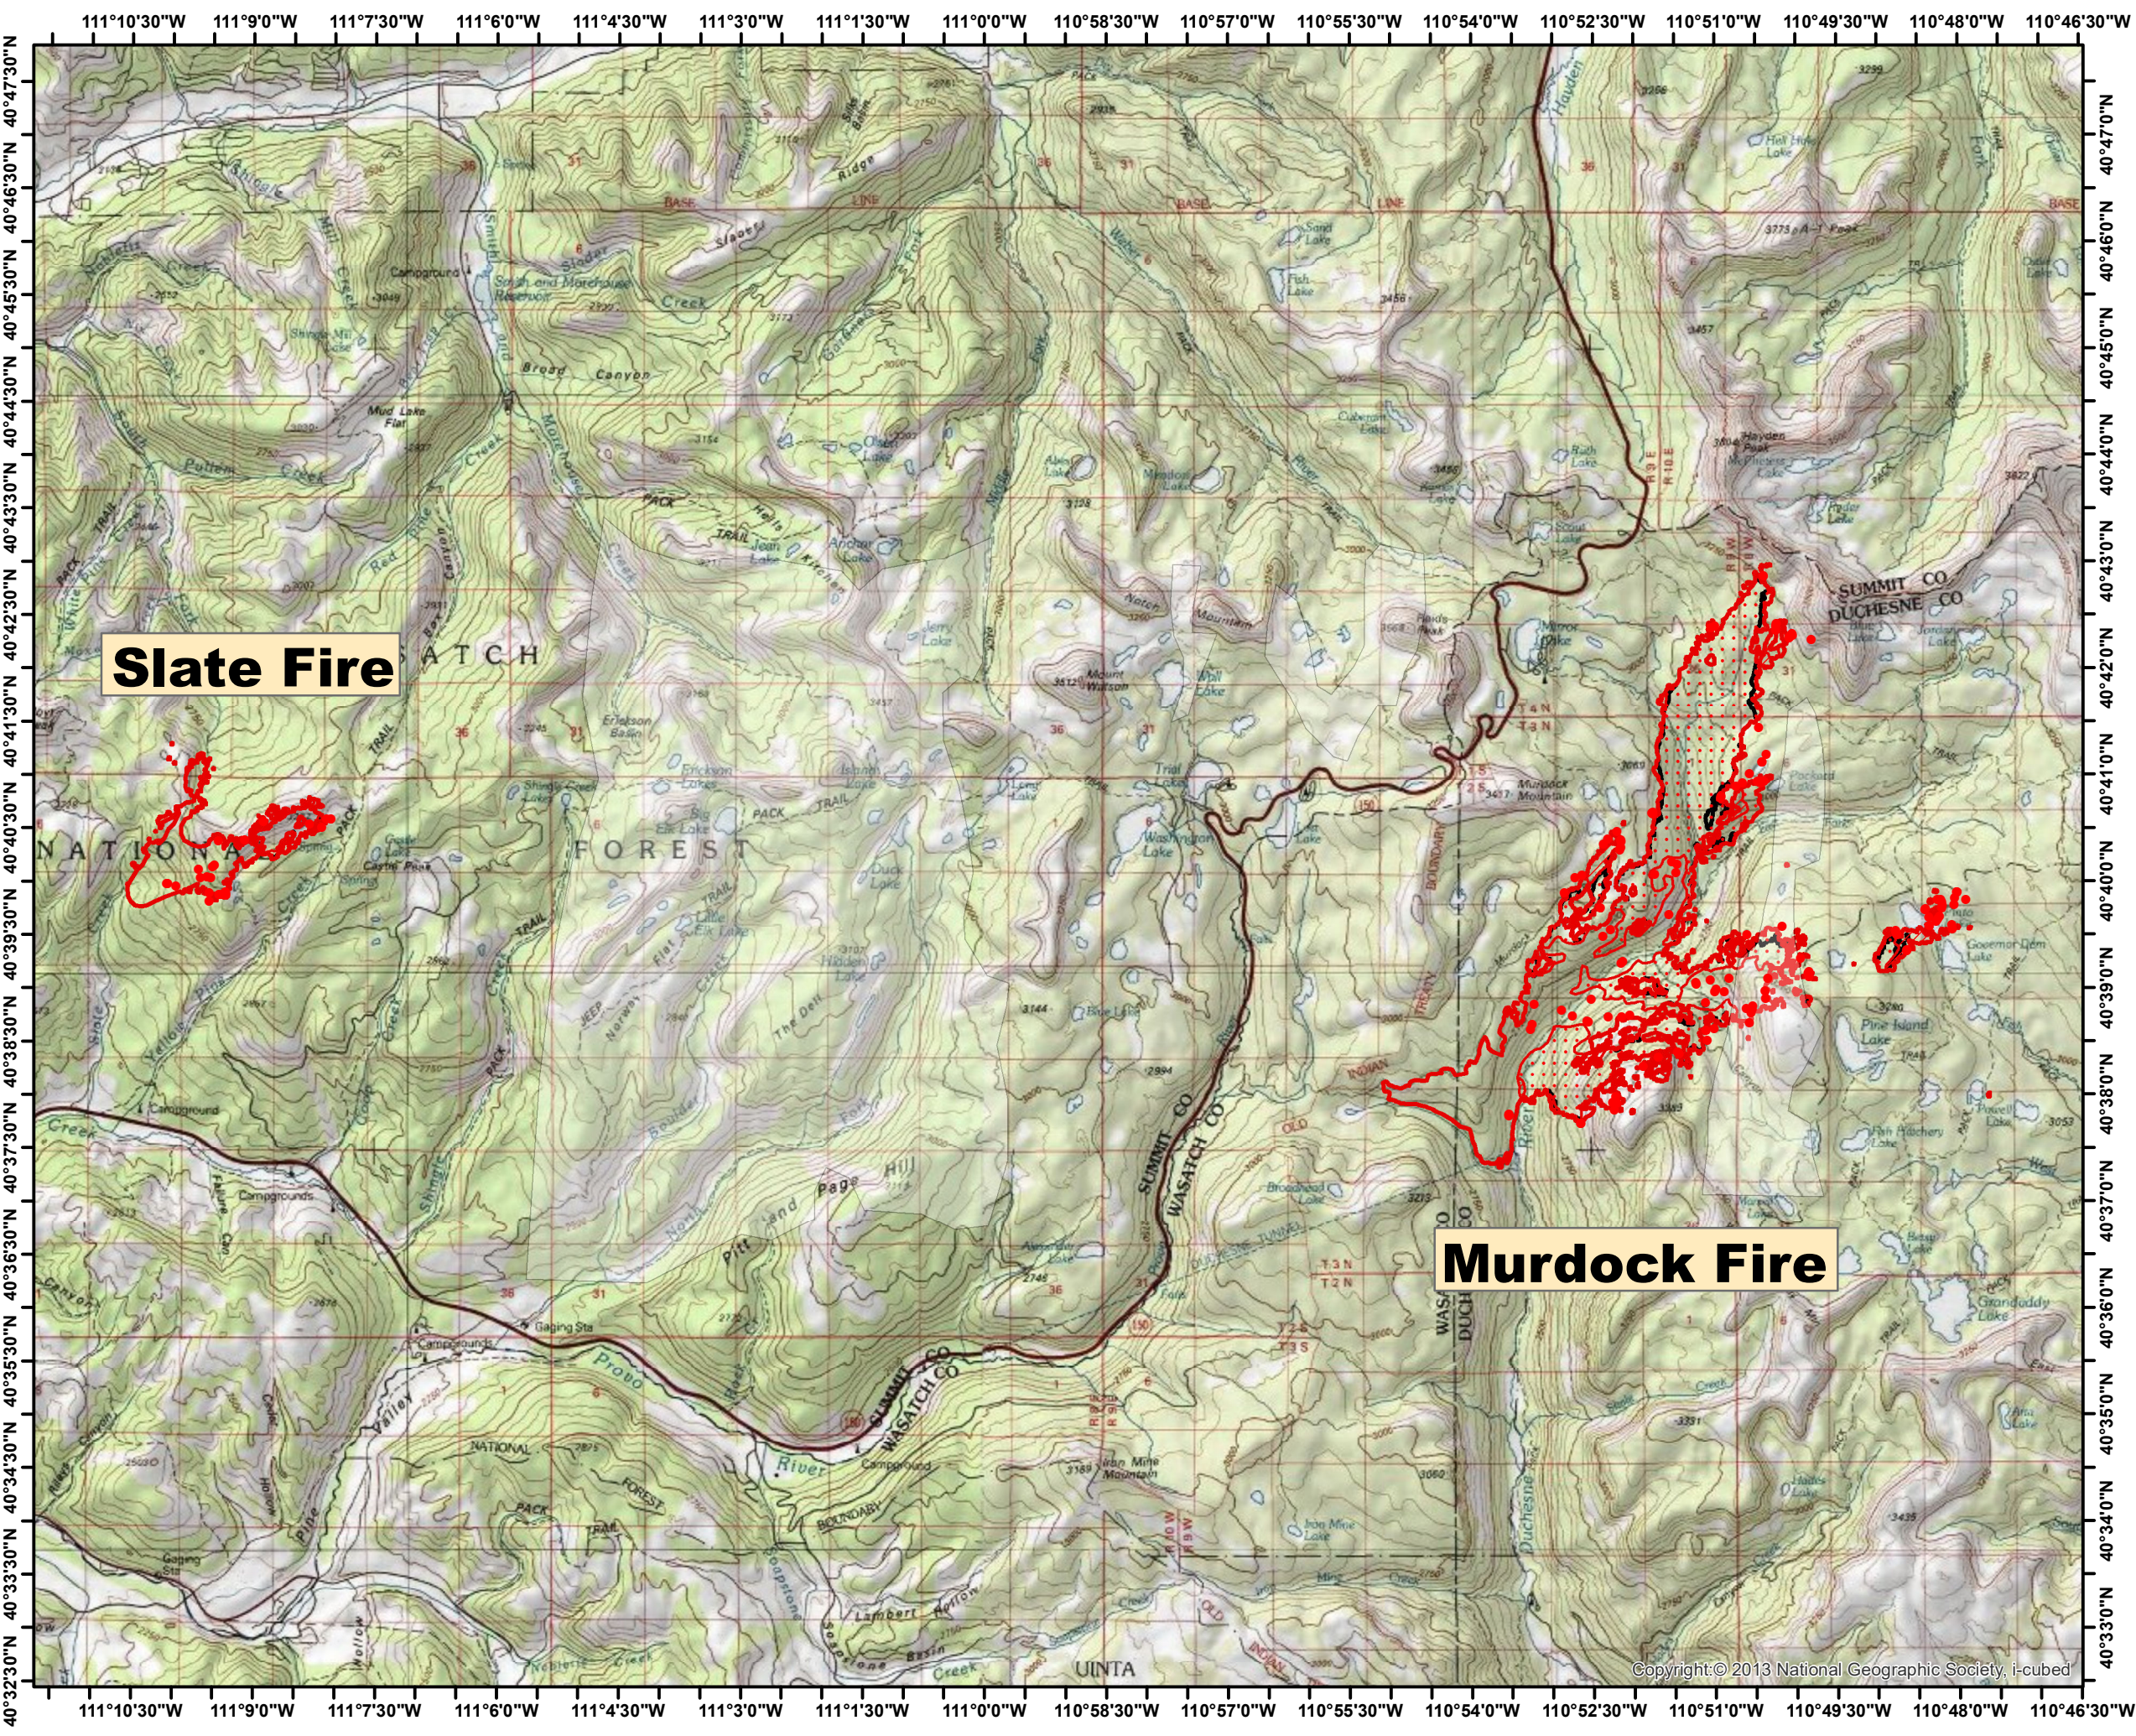

Mirror Lake Complex UT-UWF-001048 Infrared Heat Sources

- Heat Perimeter
- Intense Heat
- Scattered Heat
- Isolated Heat Sources
- Previous Heat Perimeter
- Clouds

NAD 1983 UTM Zone 12

IR Interpreter: Buck Buchanan
 Slate Interpreted Acres: 666
 Murdock Interpreted Acres: 4,927
 Date: 10/01/2018
 Time Imagery Received: 0001 hrs. MDT

Slate Fire

Murdock Fire