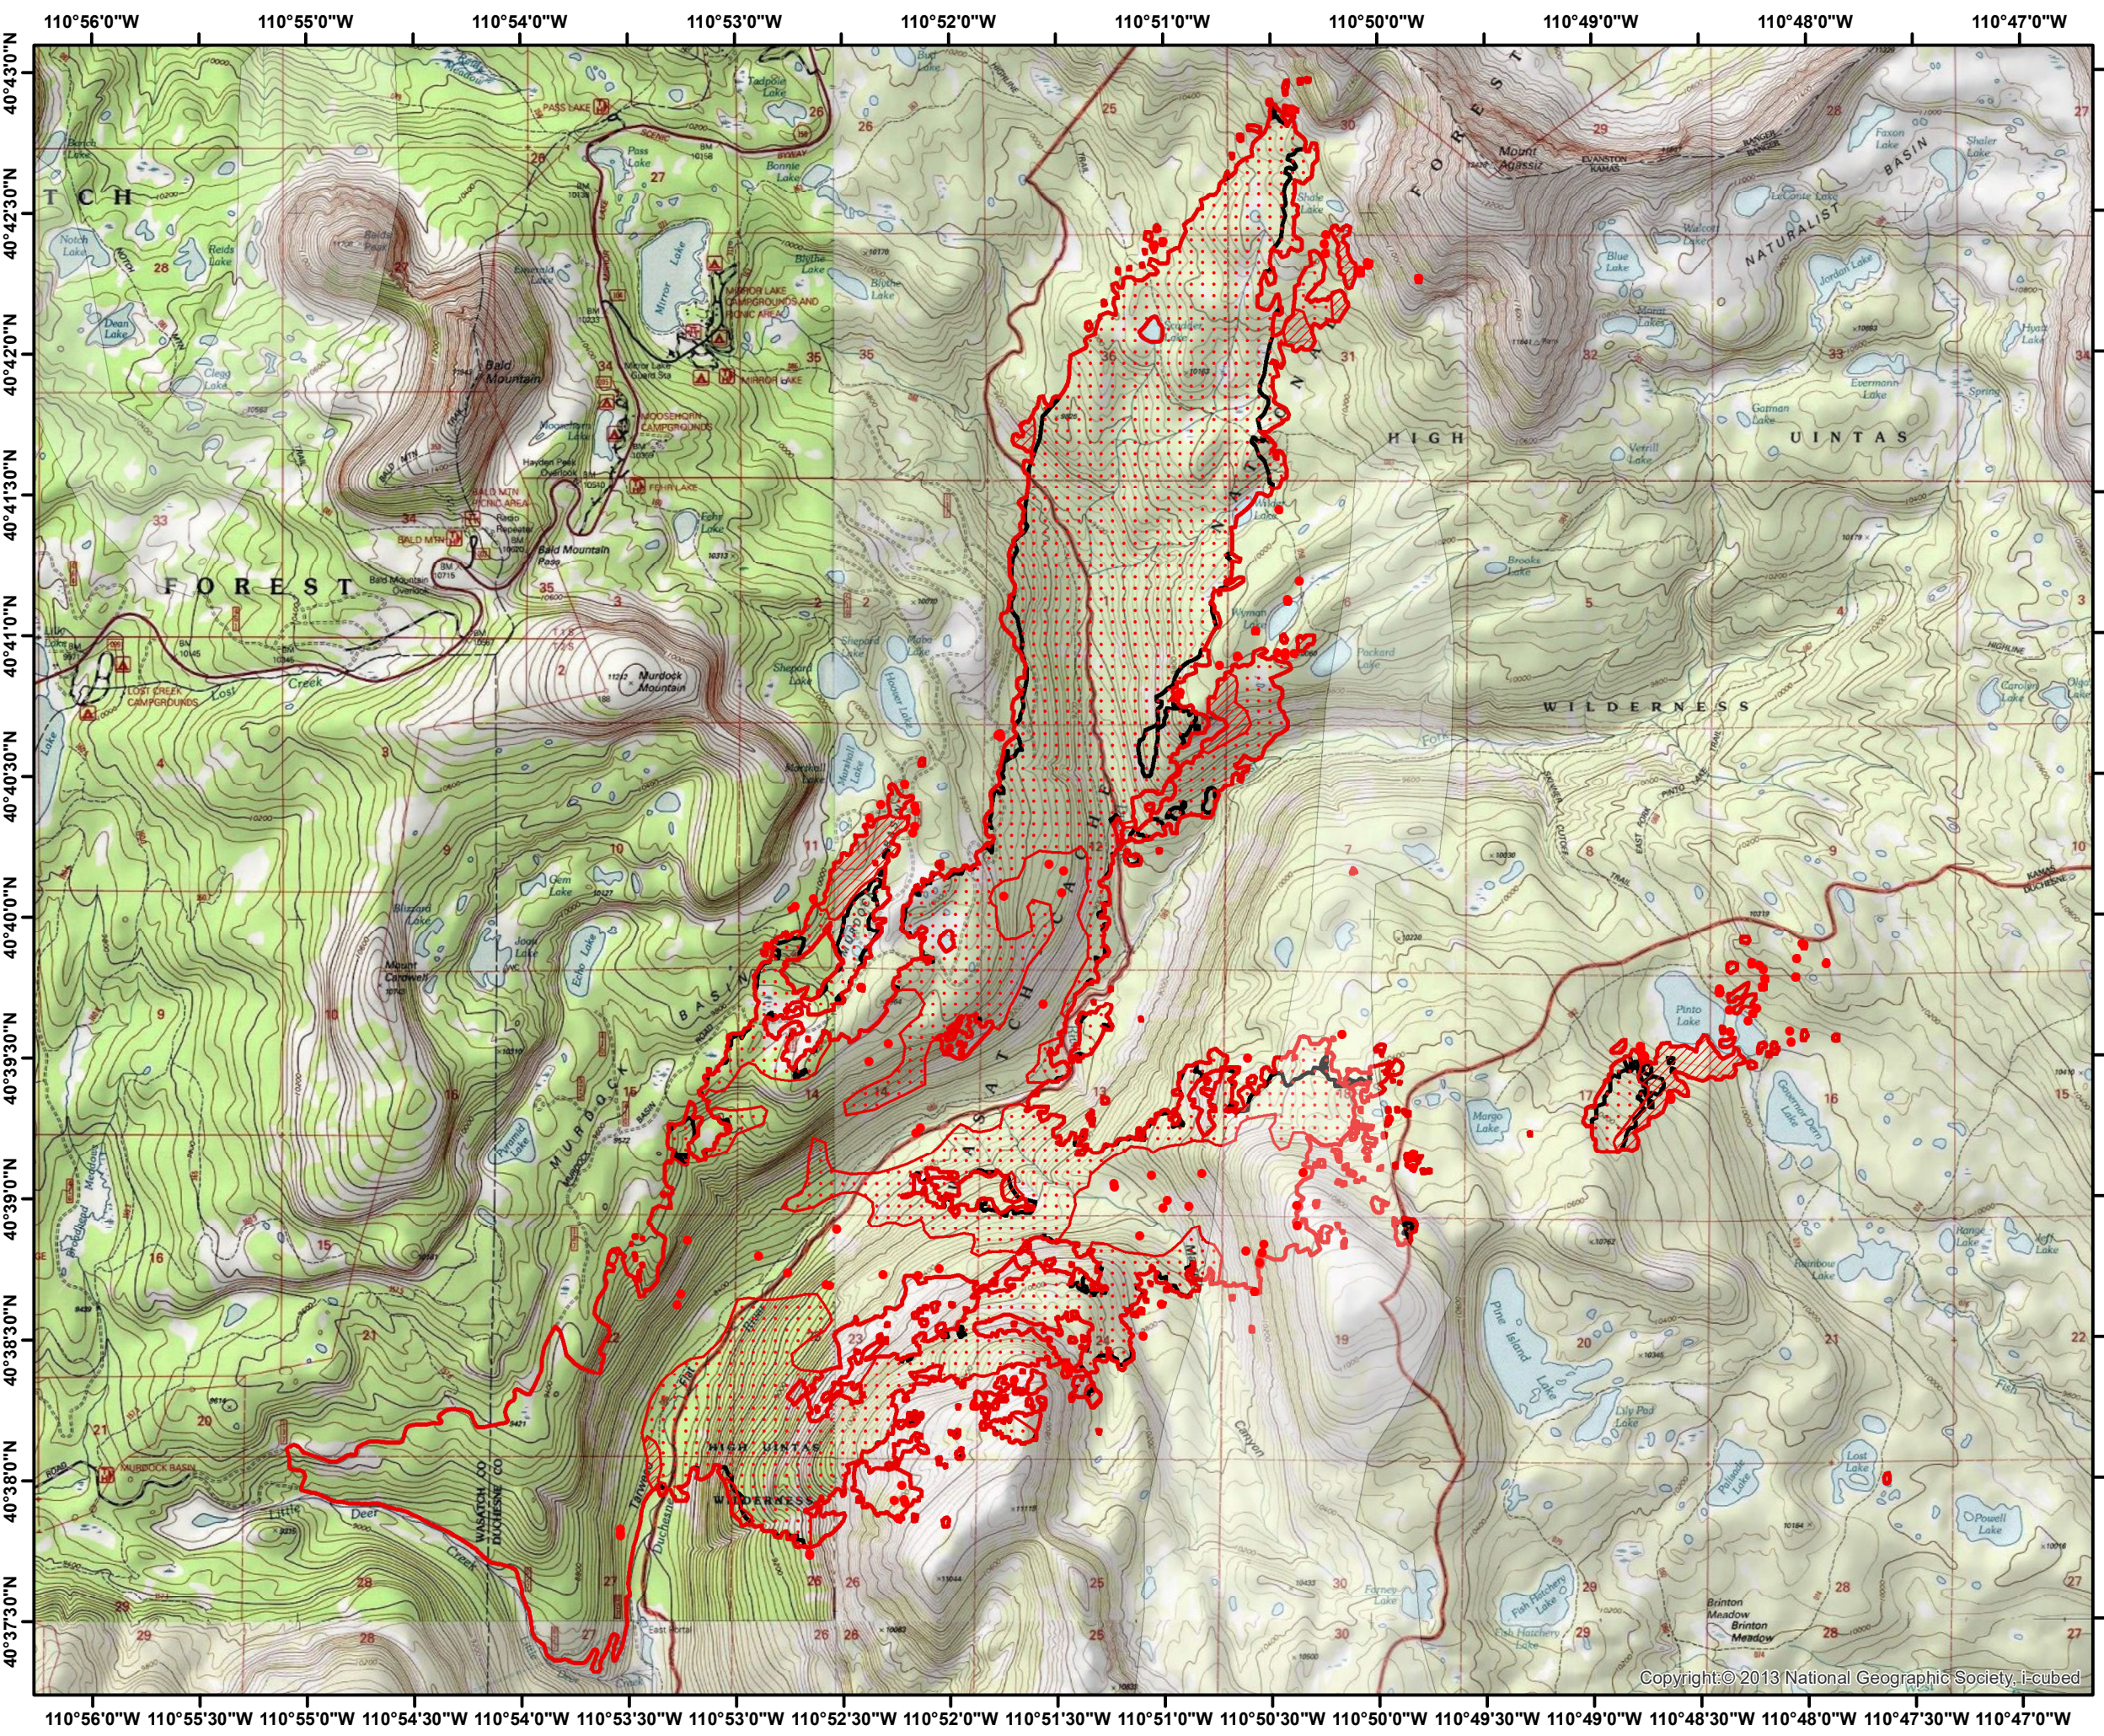

# Mirror Lake Complex UT-UWF-001048 Infrared Heat Sources

## Murdock Fire

	Heat Perimeter
	Intense Heat
	Scattered Heat
	Isolated Heat Sources
	Previous Heat Perimeter
	Clouds

NAD 1983 UTM Zone 12

IR Interpreter: Buck Buchanan  
 Slate Interpreted Acres: 666  
 Murdock Interpreted Acres: 4,927  
 Date: 10/01/2018  
 Time Imagery Received: 0001 hrs. MDT

Copyright:© 2013 National Geographic Society, i-cubed