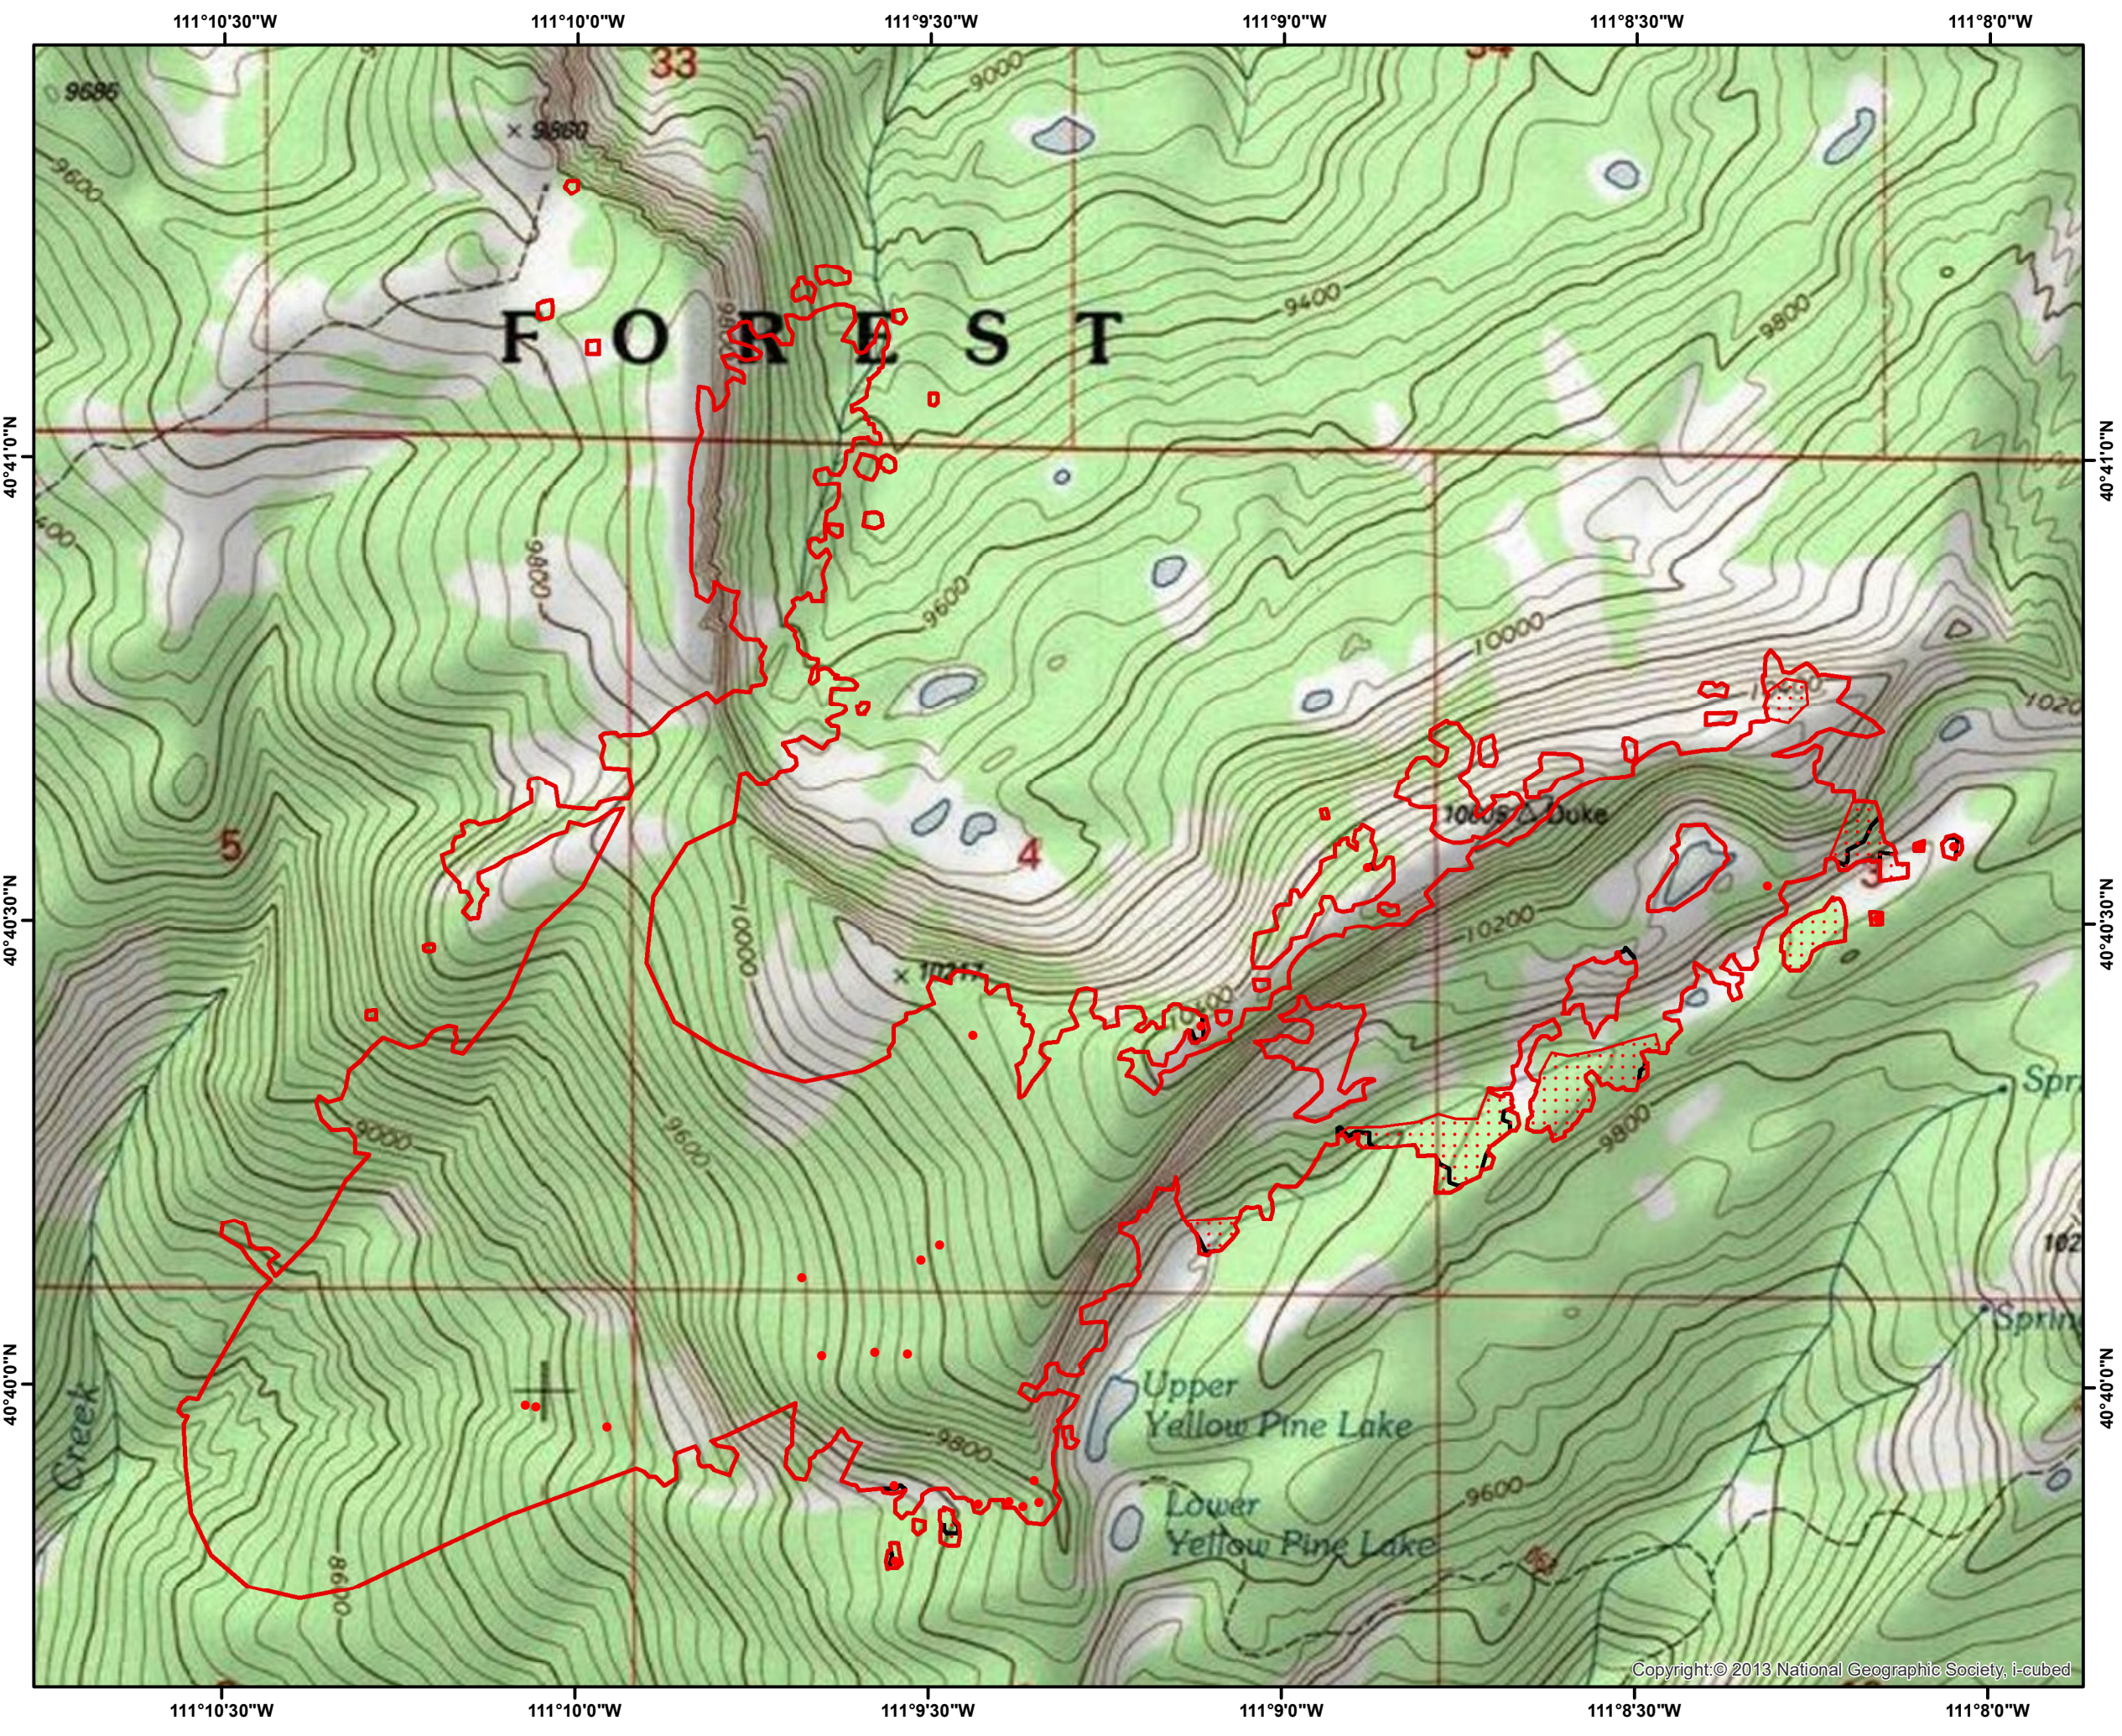

# Mirror Lake Complex UT-UWF-001048 Infrared Heat Sources

## Slate Fire

-  Heat Perimeter
-  Intense Heat
-  Scattered Heat
-  Isolated Heat Sources
-  Previous Heat Perimeter

NAD 1983 UTM Zone 12

IR Interpreter: Buck Buchanan  
 Slate Interpreted Acres: 666  
 Murdock Interpreted Acres: 4,927  
 Date: 10/01/2018  
 Time Imagery Received: 0001 hrs. MDT

Copyright © 2013 National Geographic Society, i-cubed