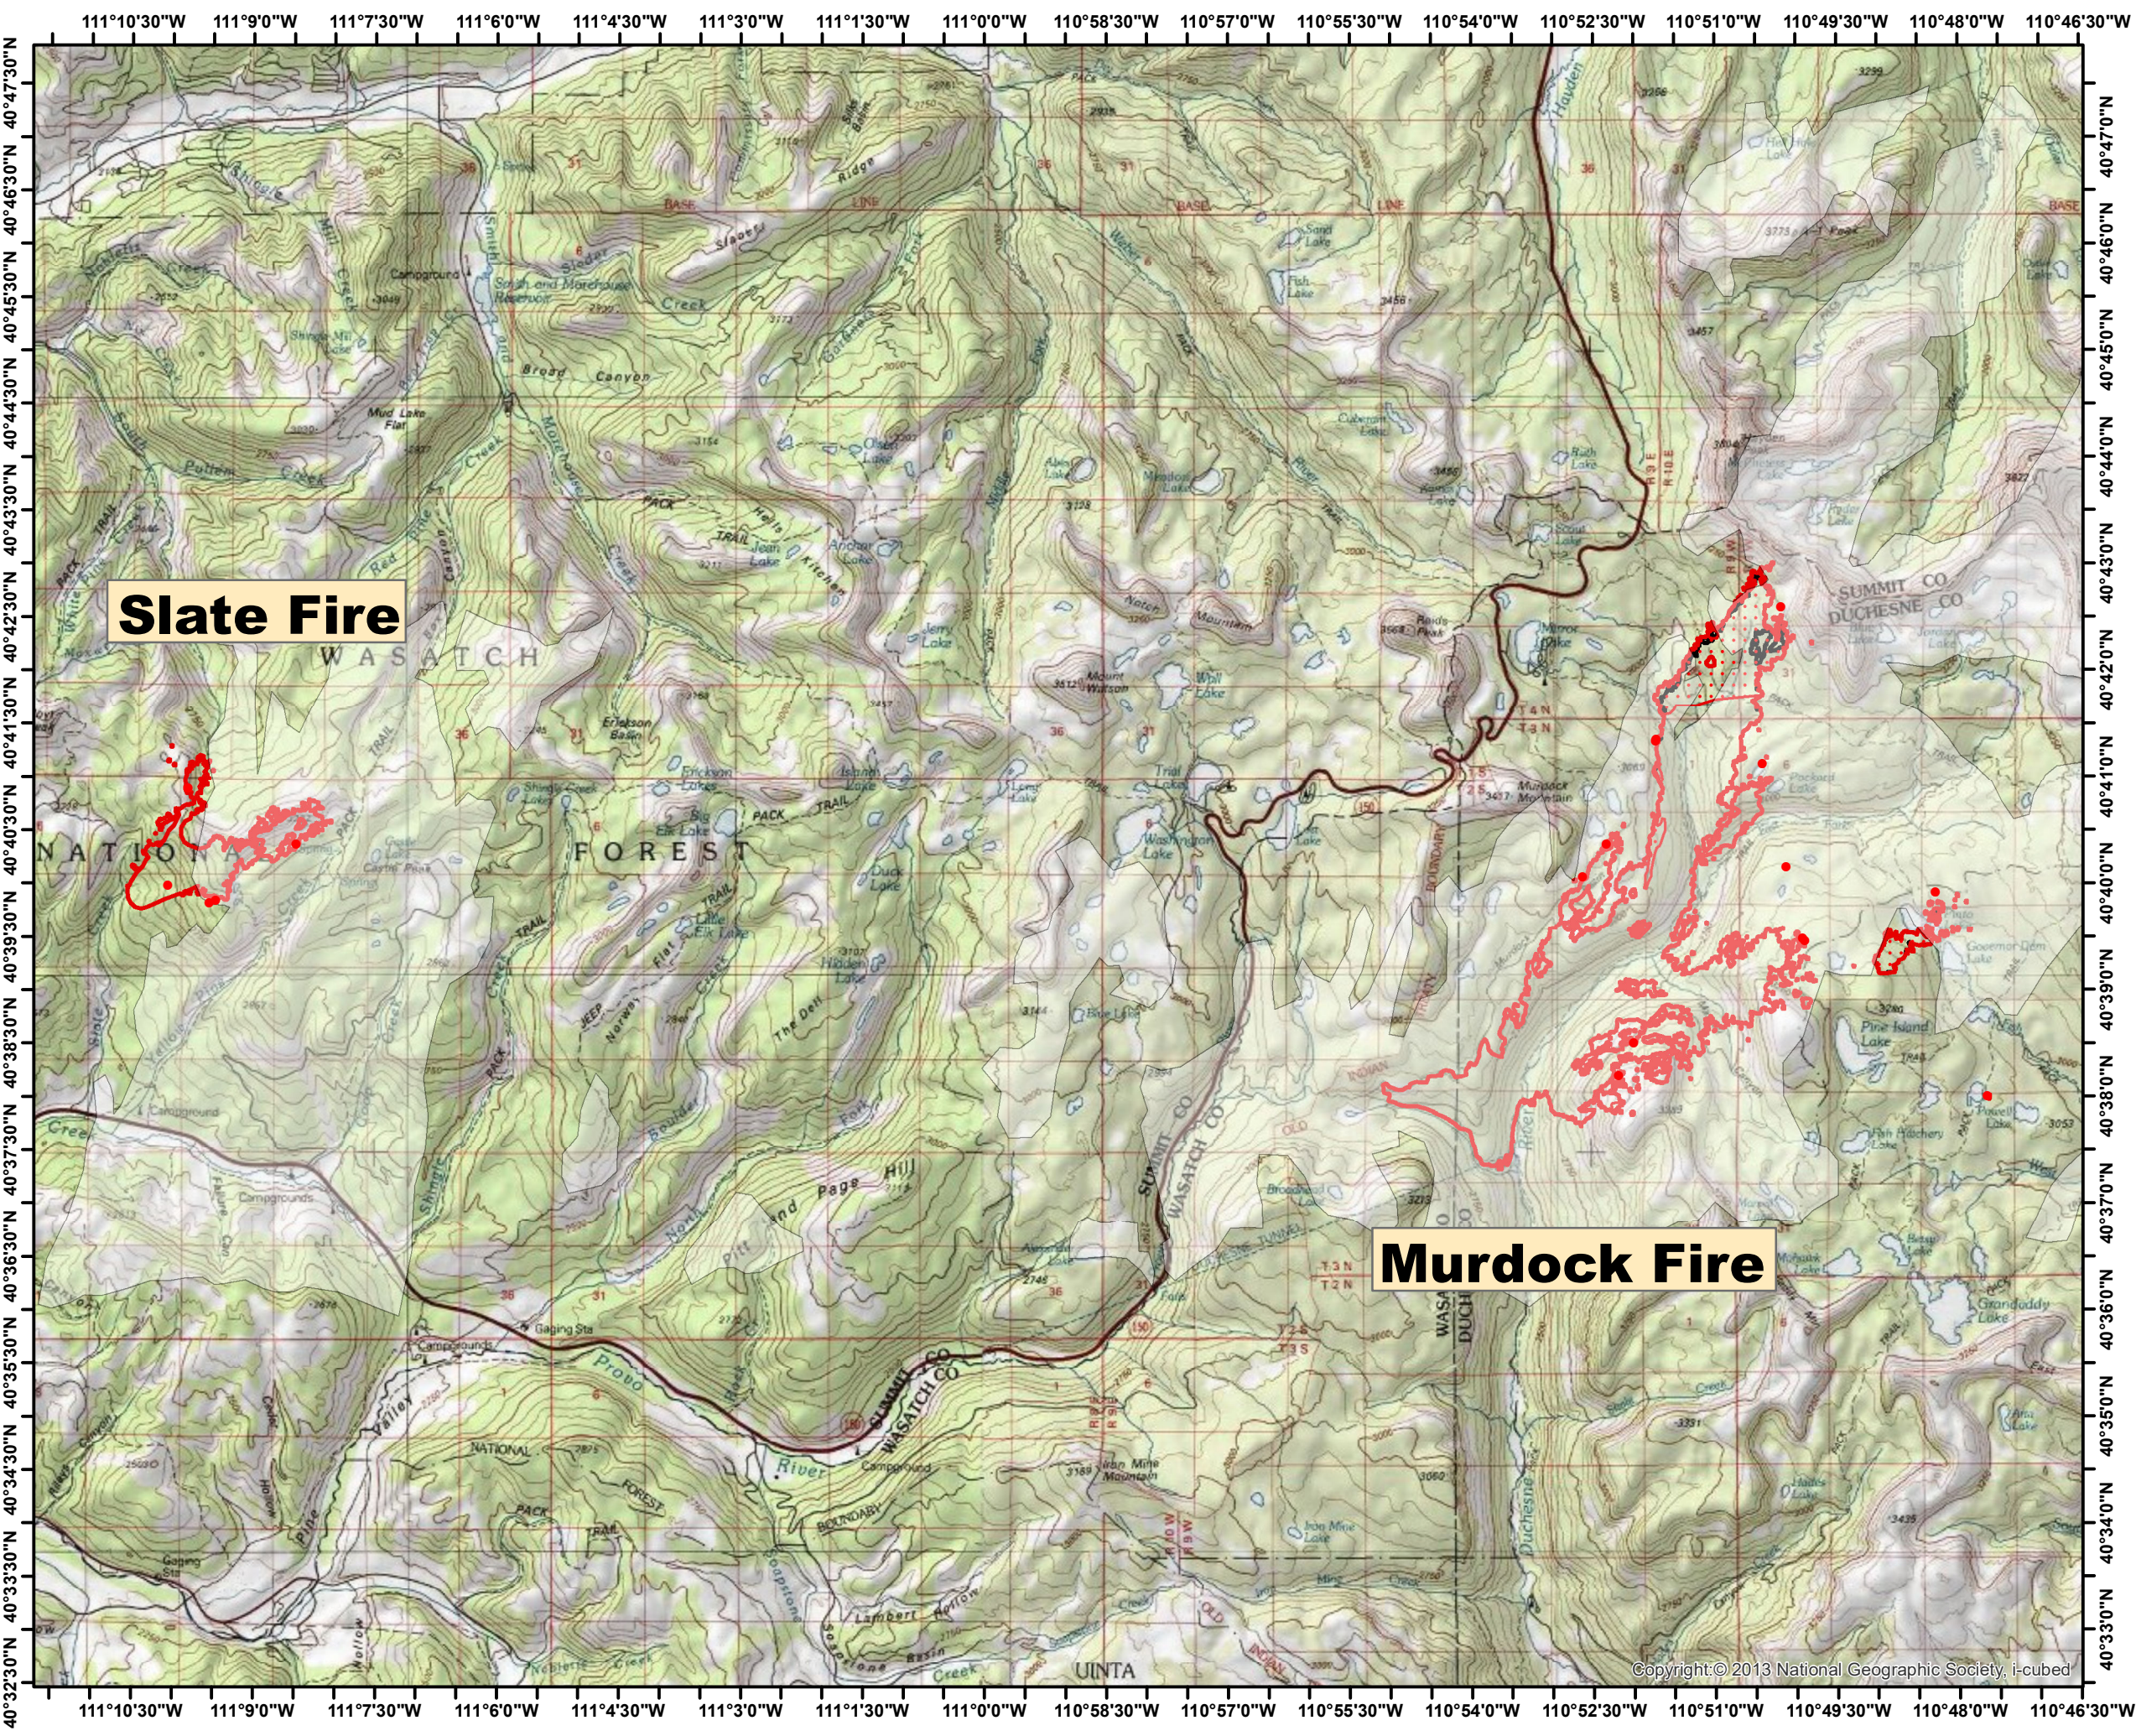

Mirror Lake Complex UT-UWF-001048 Infrared Heat Sources

-  Heat Perimeter
-  Intense Heat
-  Scattered Heat
-  Isolated Heat Sources
-  Previous Heat Perimeter
-  Clouds

NAD 1983 UTM Zone 12

IR Interpreter: Buck Buchanan
 Slate Interpreted Acres: 666
 Murdock Interpreted Acres: 5,026
 Date: 10/01/2018
 Time Imagery Received: 2007 hrs. MDT

Copyright © 2013 National Geographic Society, i-cubed