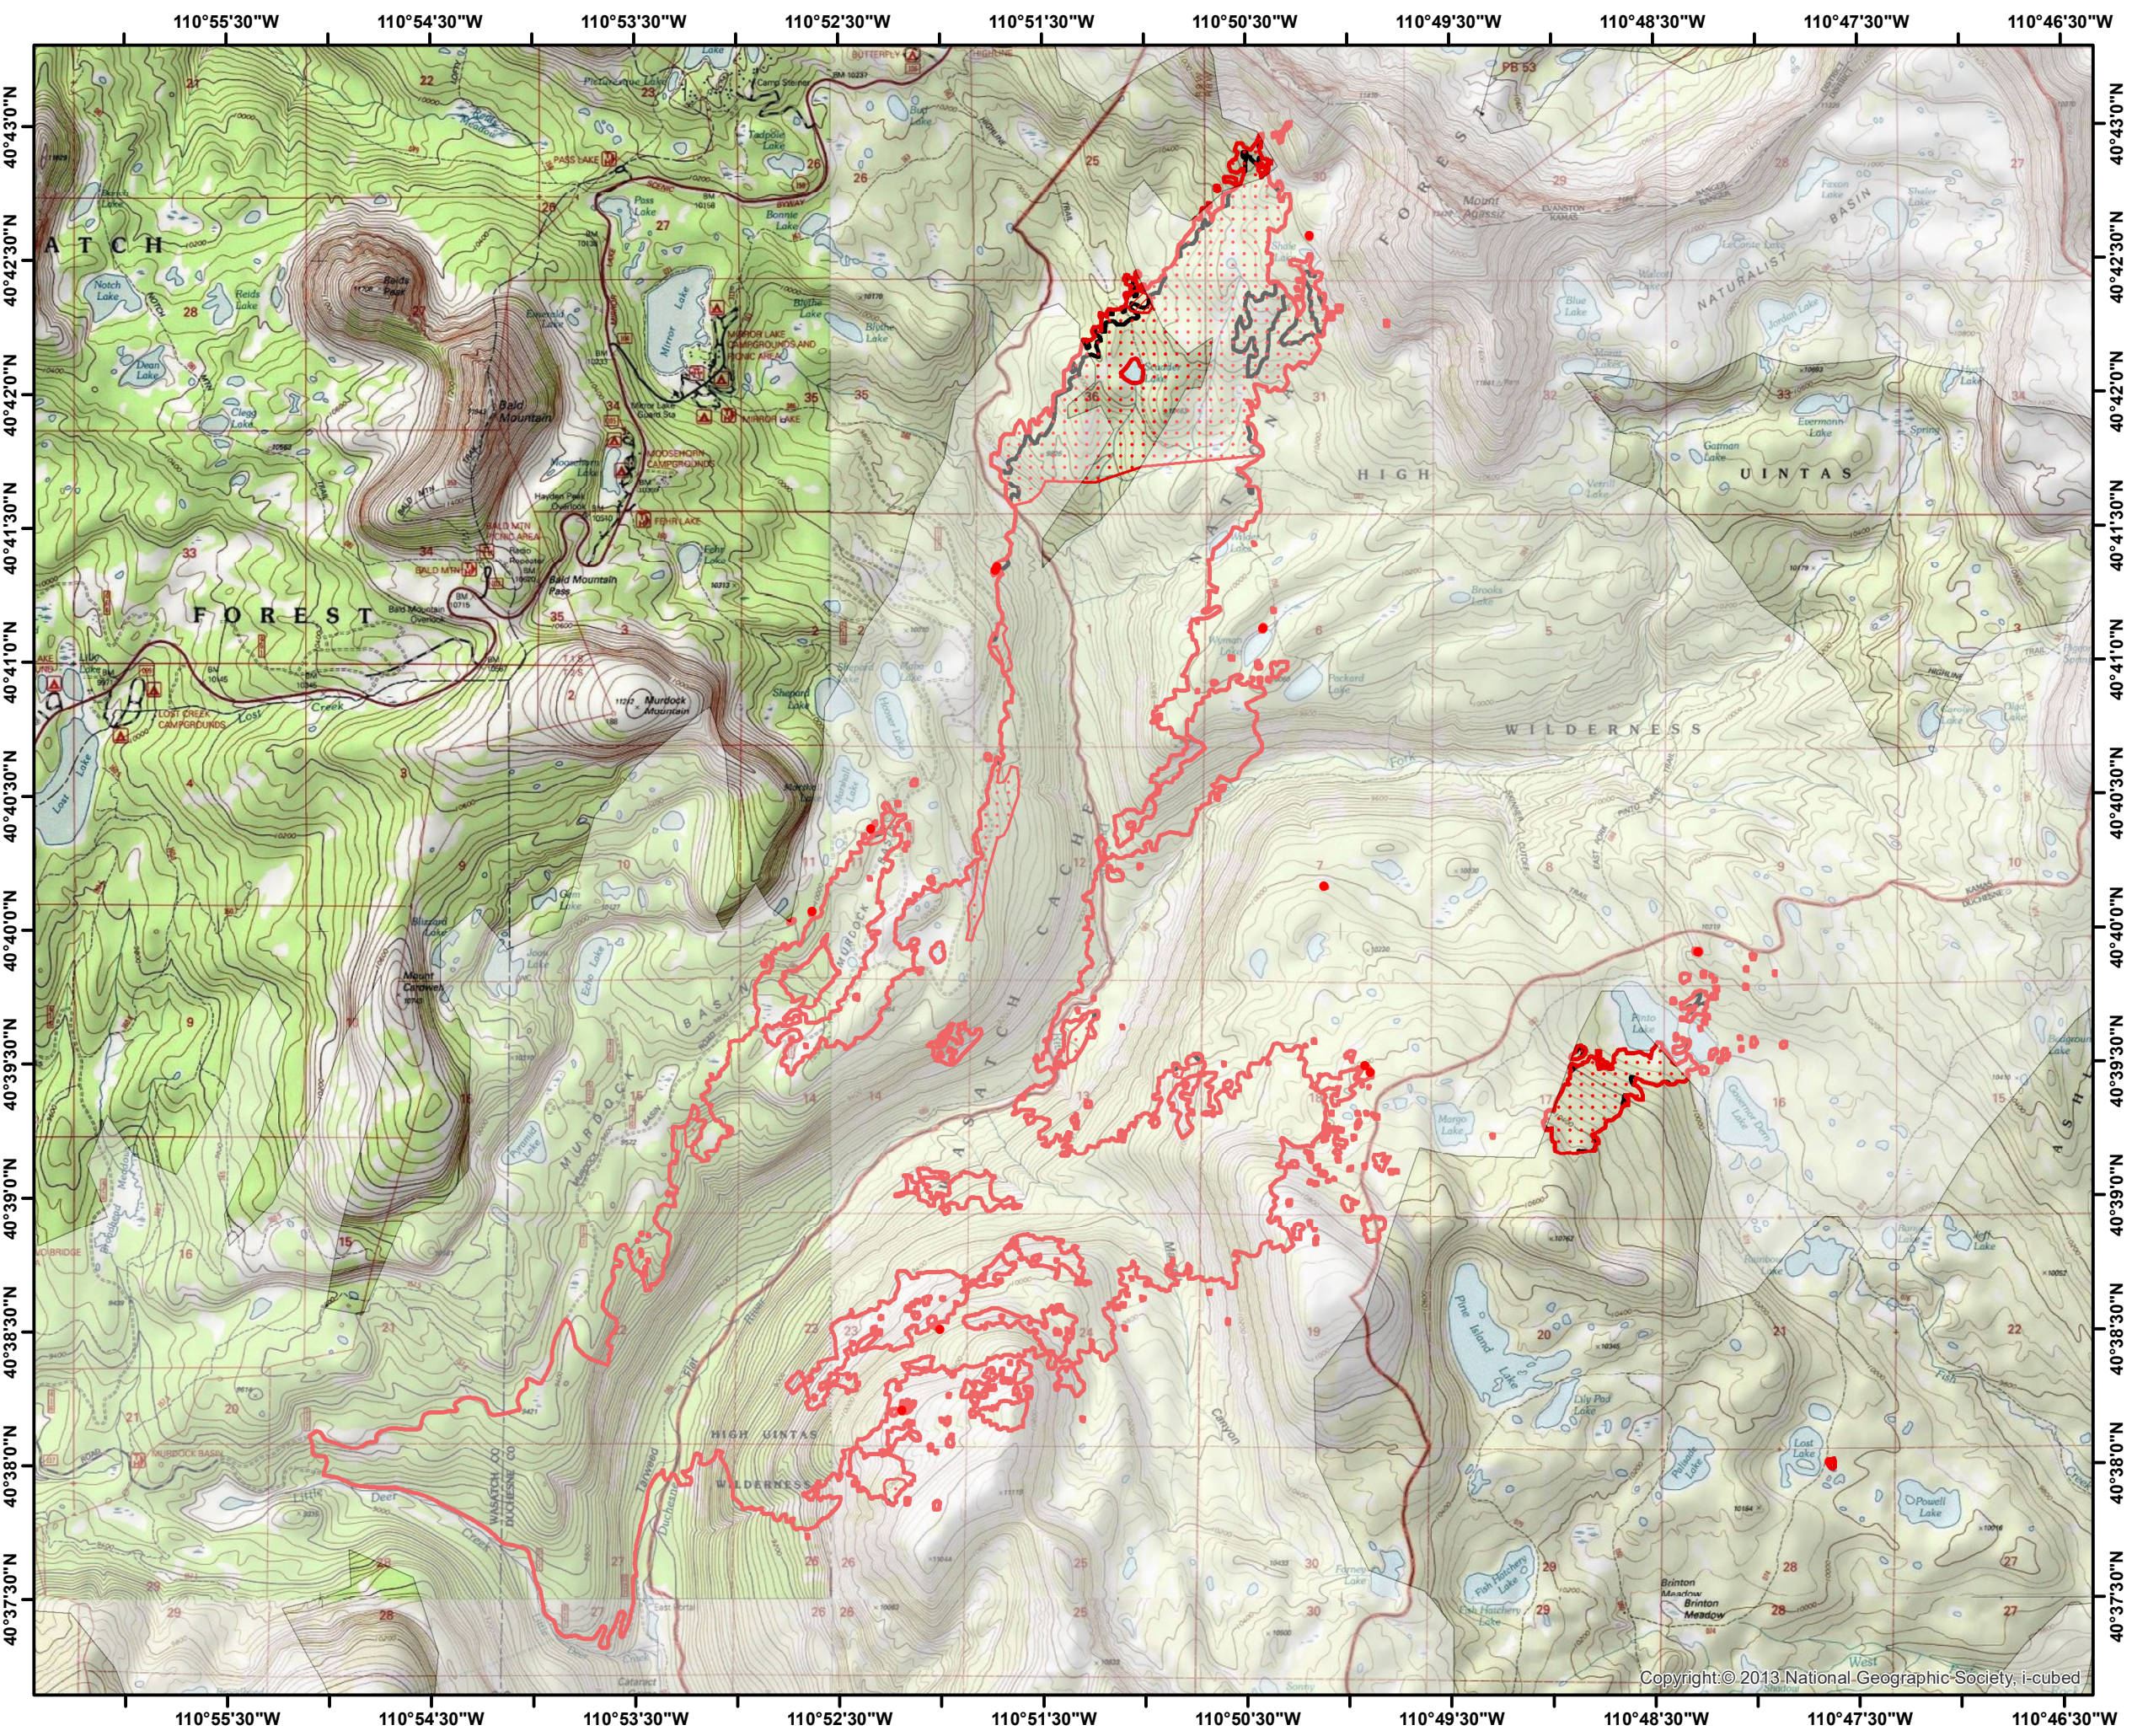

Mirror Lake Complex UT-UWF-001048 Infrared Heat Sources

Murdock Fire

	Heat Perimeter
	Intense Heat
	Scattered Heat
	Isolated Heat Sources
	Previous Heat Perimeter
	Clouds

NAD 1983 UTM Zone 12

IR Interpreter: Buck Buchanan
 Slate Interpreted Acres: 666
 Murdock Interpreted Acres: 5,026
 Date: 10/01/2018
 Time Imagery Received: 2007 hrs. MDT

Copyright © 2013 National Geographic Society, i-cubed