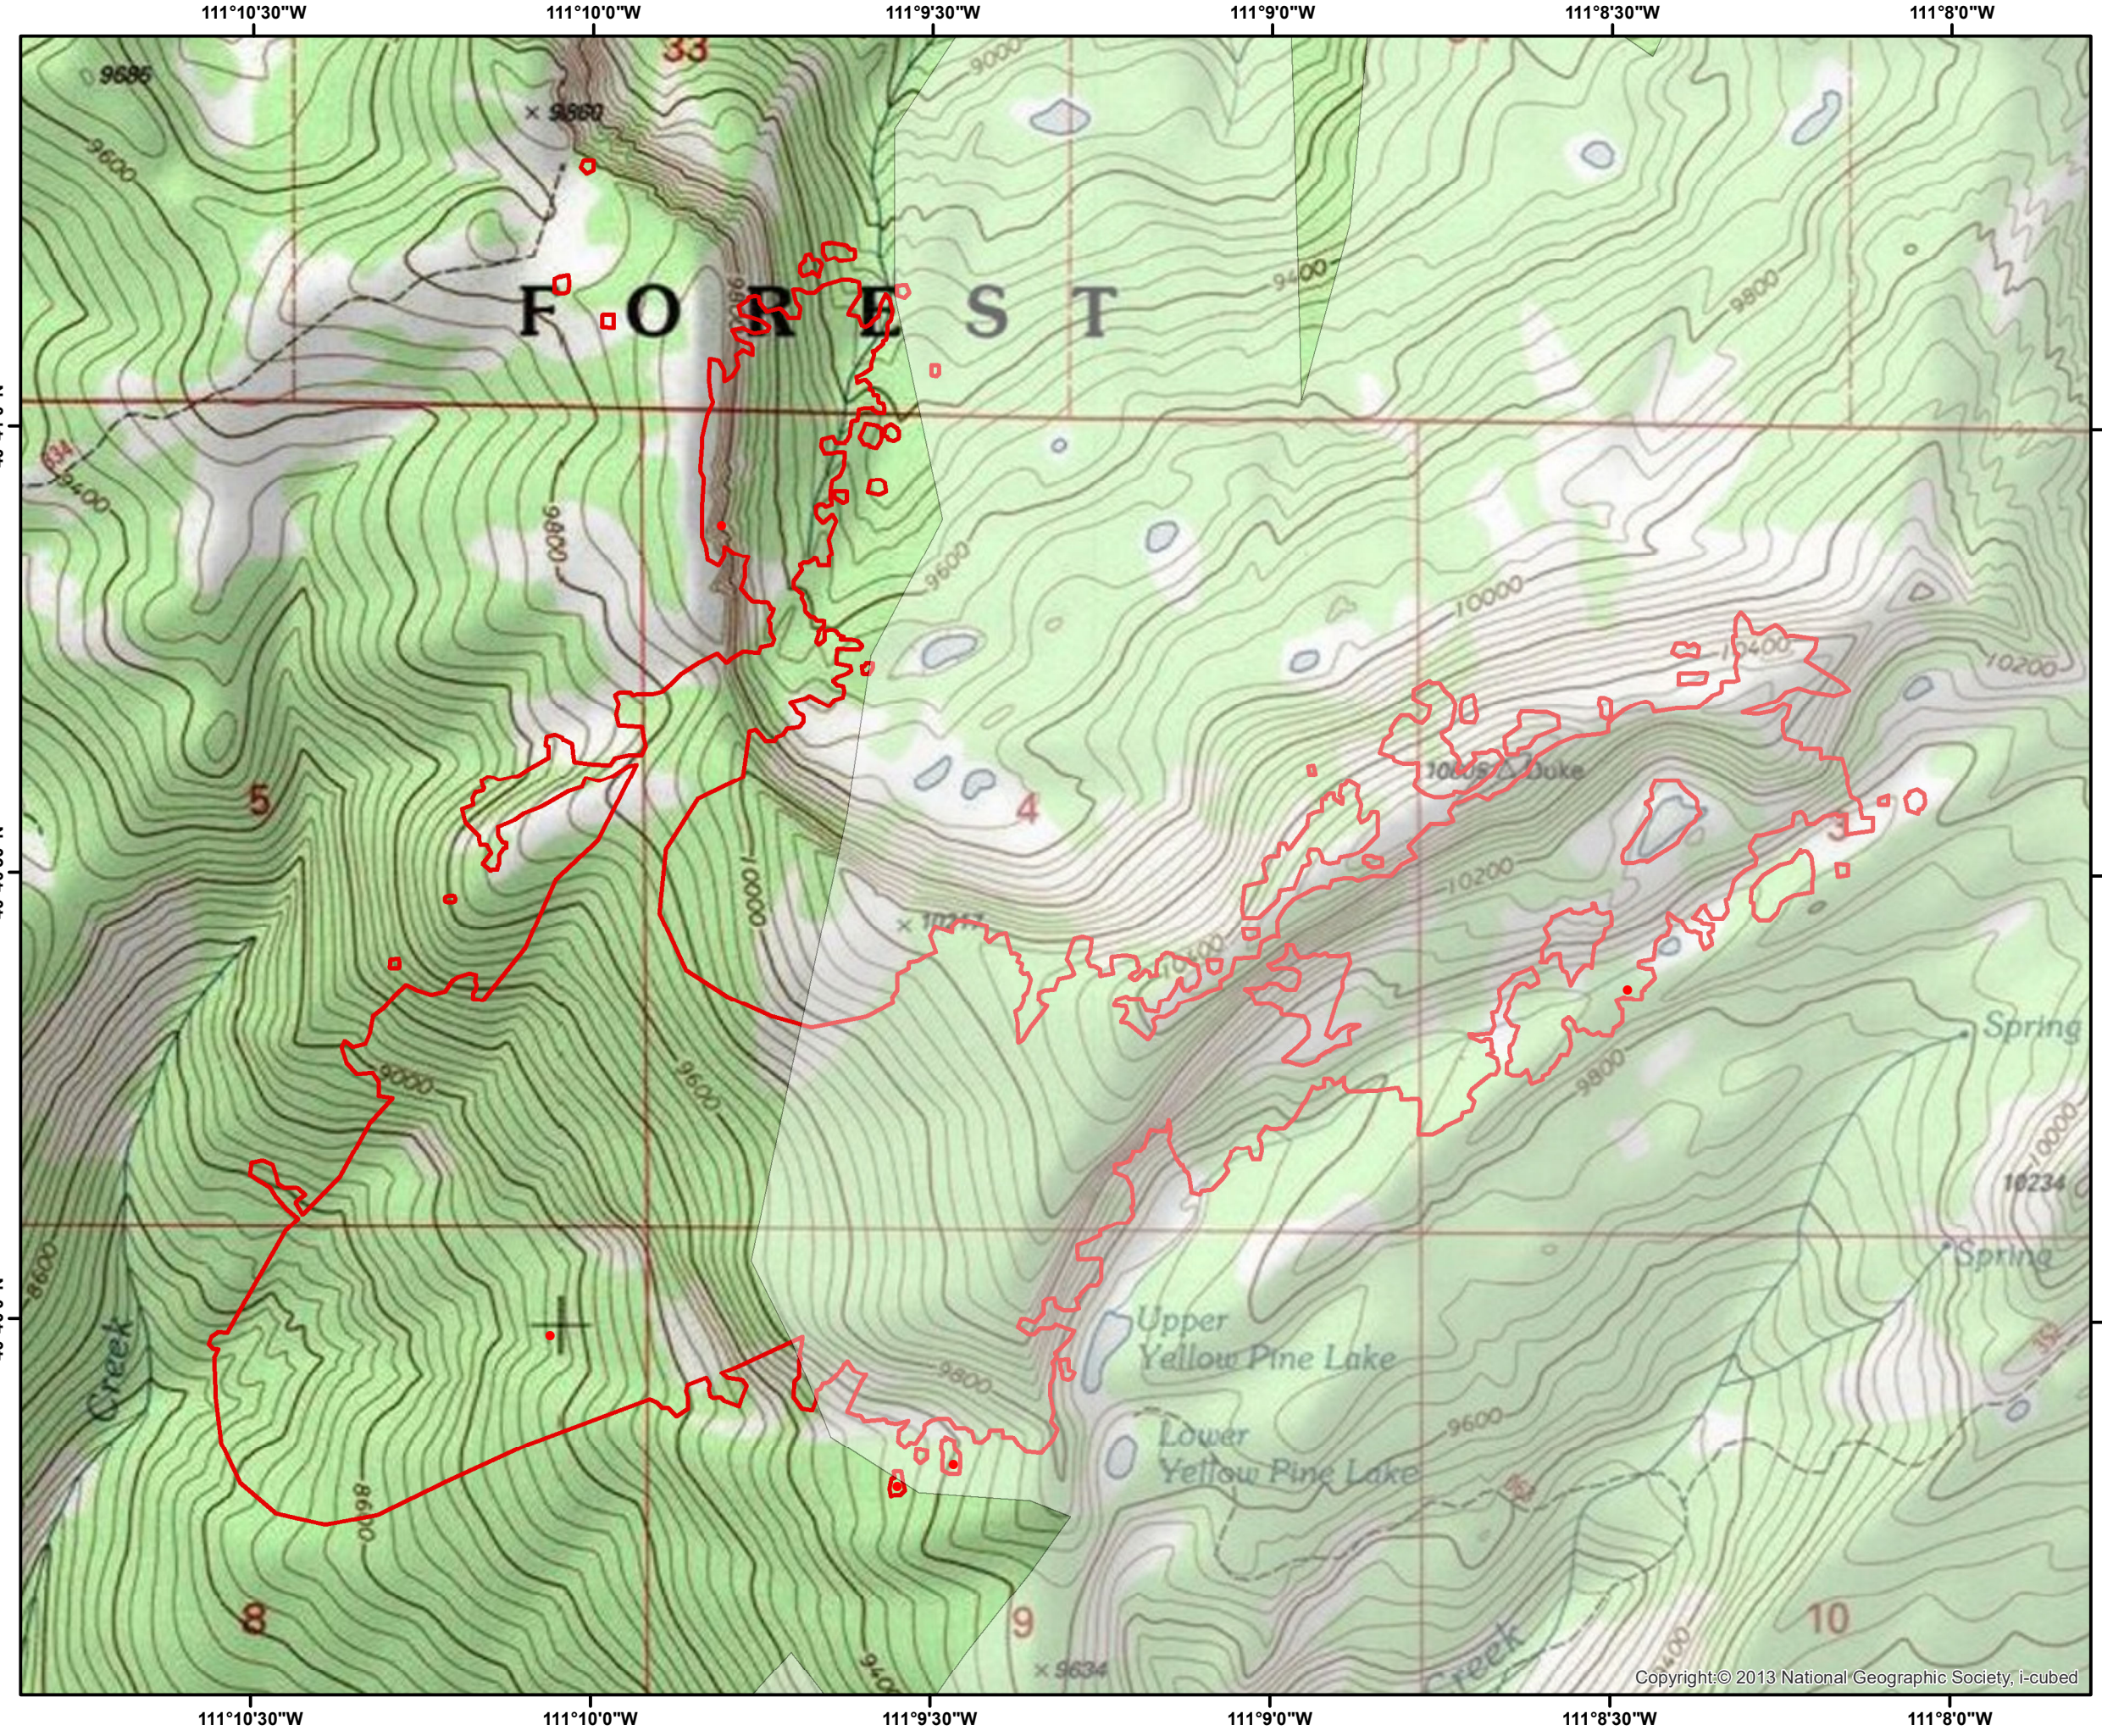

Mirror Lake Complex  
 UT-UWF-001048  
 Infrared Heat Sources

**Slate Fire**

-  Heat Perimeter
-  Intense Heat
-  Scattered Heat
-  Isolated Heat Sources
-  Previous Heat Perimeter
-  Clouds

NAD 1983 UTM Zone 12

IR Interpreter: Buck Buchanan  
 Slate Interpreted Acres: 666  
 Murdock Interpreted Acres: 5,026  
 Date: 10/01/2018  
 Time Imagery Received: 2007 hrs. MDT

Copyright:© 2013 National Geographic Society, i-cubed