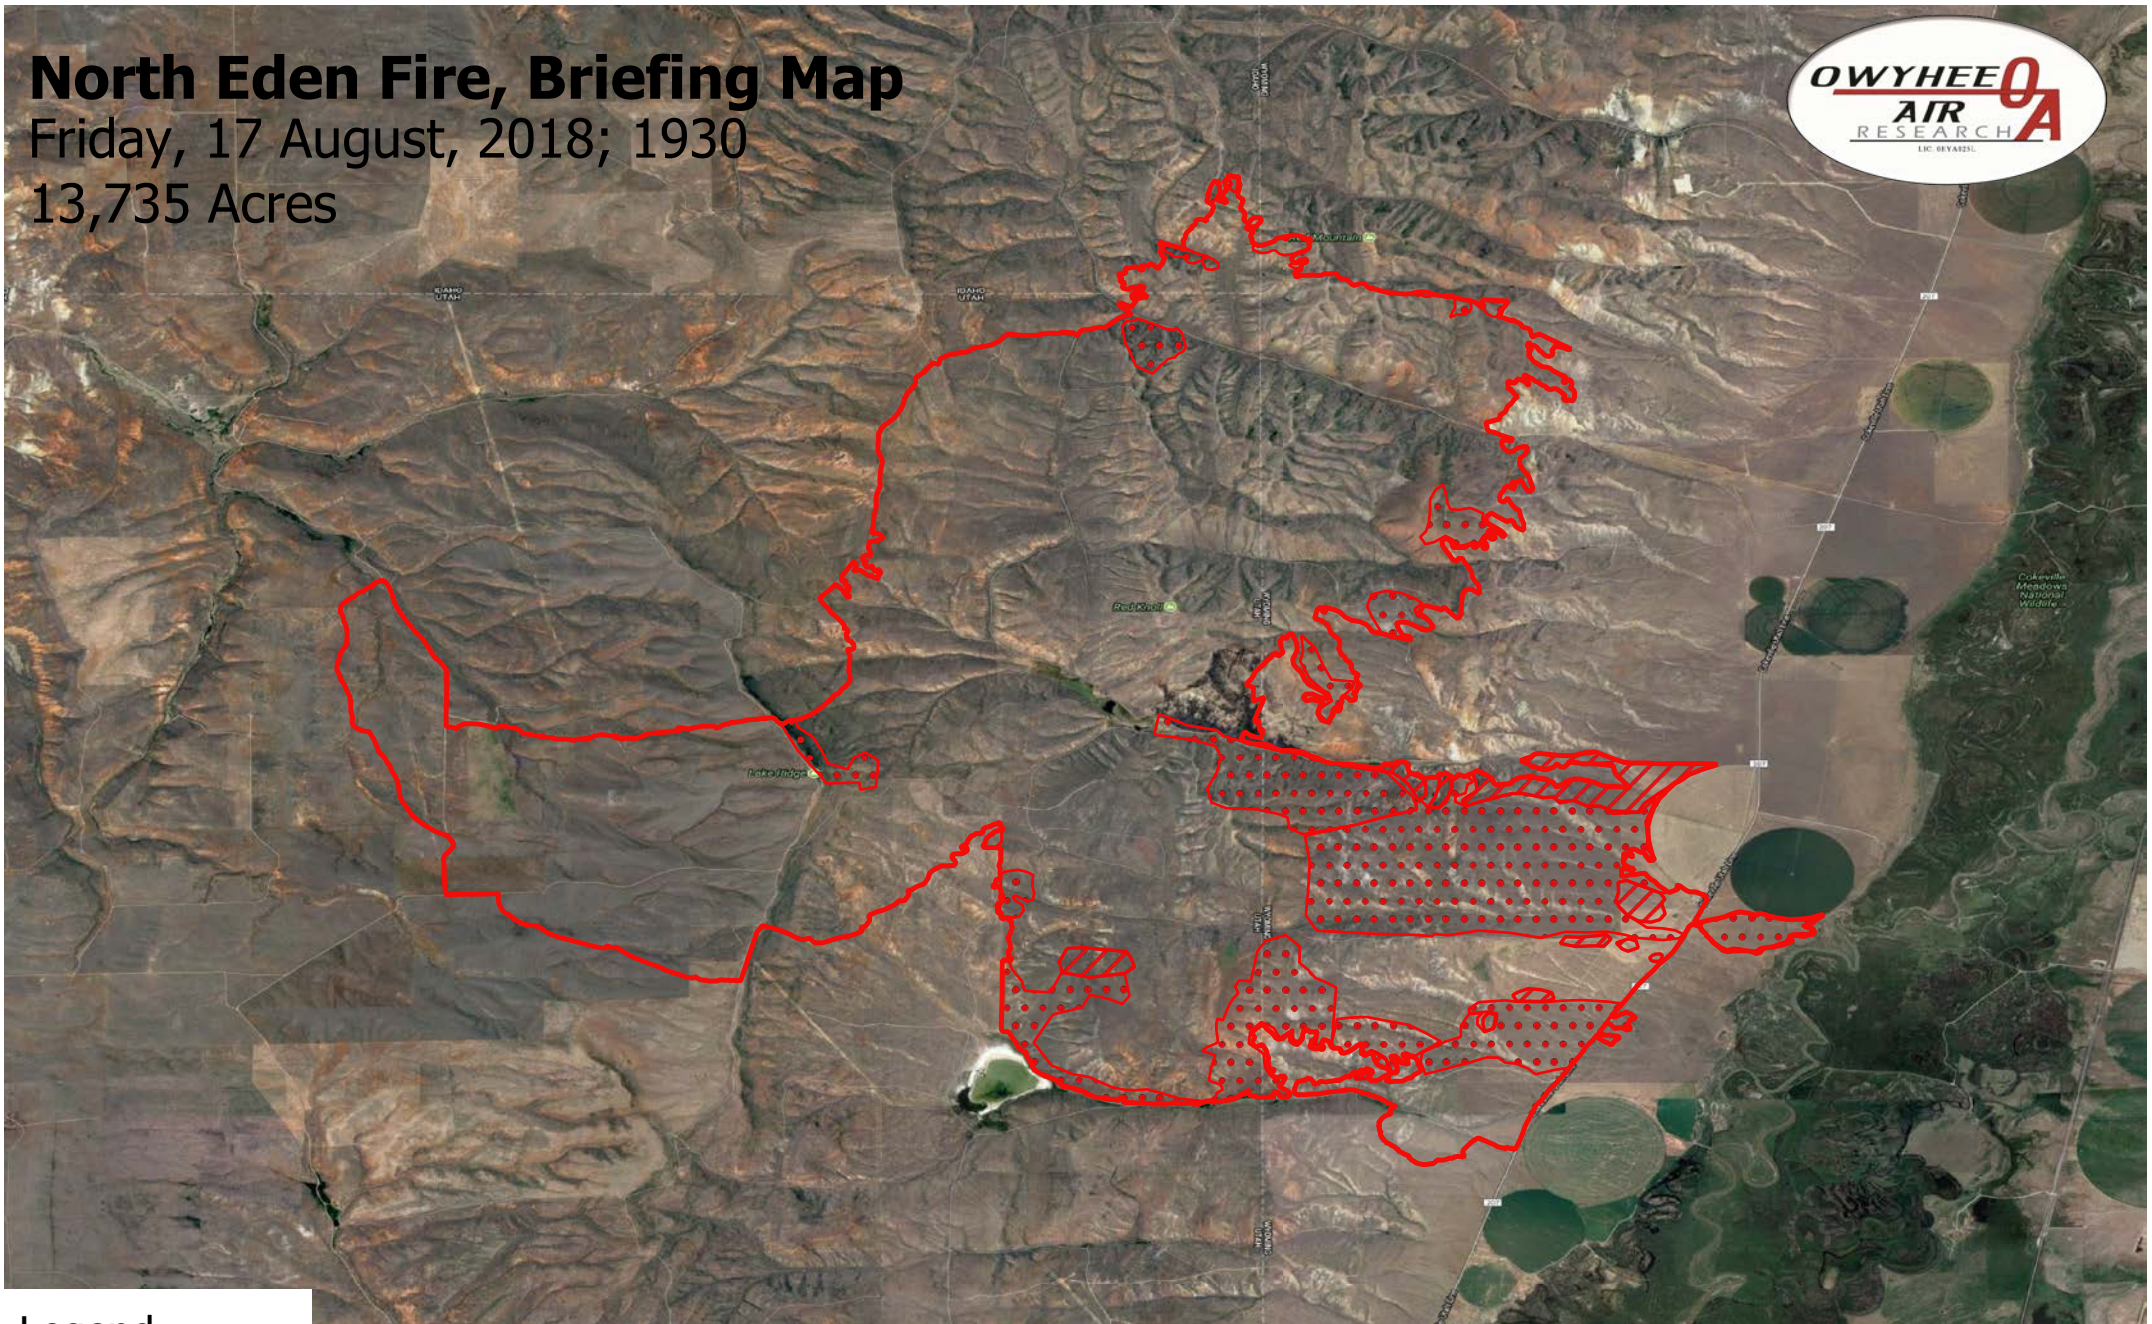

North Eden Fire, Briefing Map

Friday, 17 August, 2018; 1930

13,735 Acres

Legend

- Burn Perimeter
- Intense Heat
- Scattered Heat

Projection: WGS84

Scale: 1:40,000

Produced by Owyhee Air Research, Inc.
dmelody@owyheear.com (208)442-5405