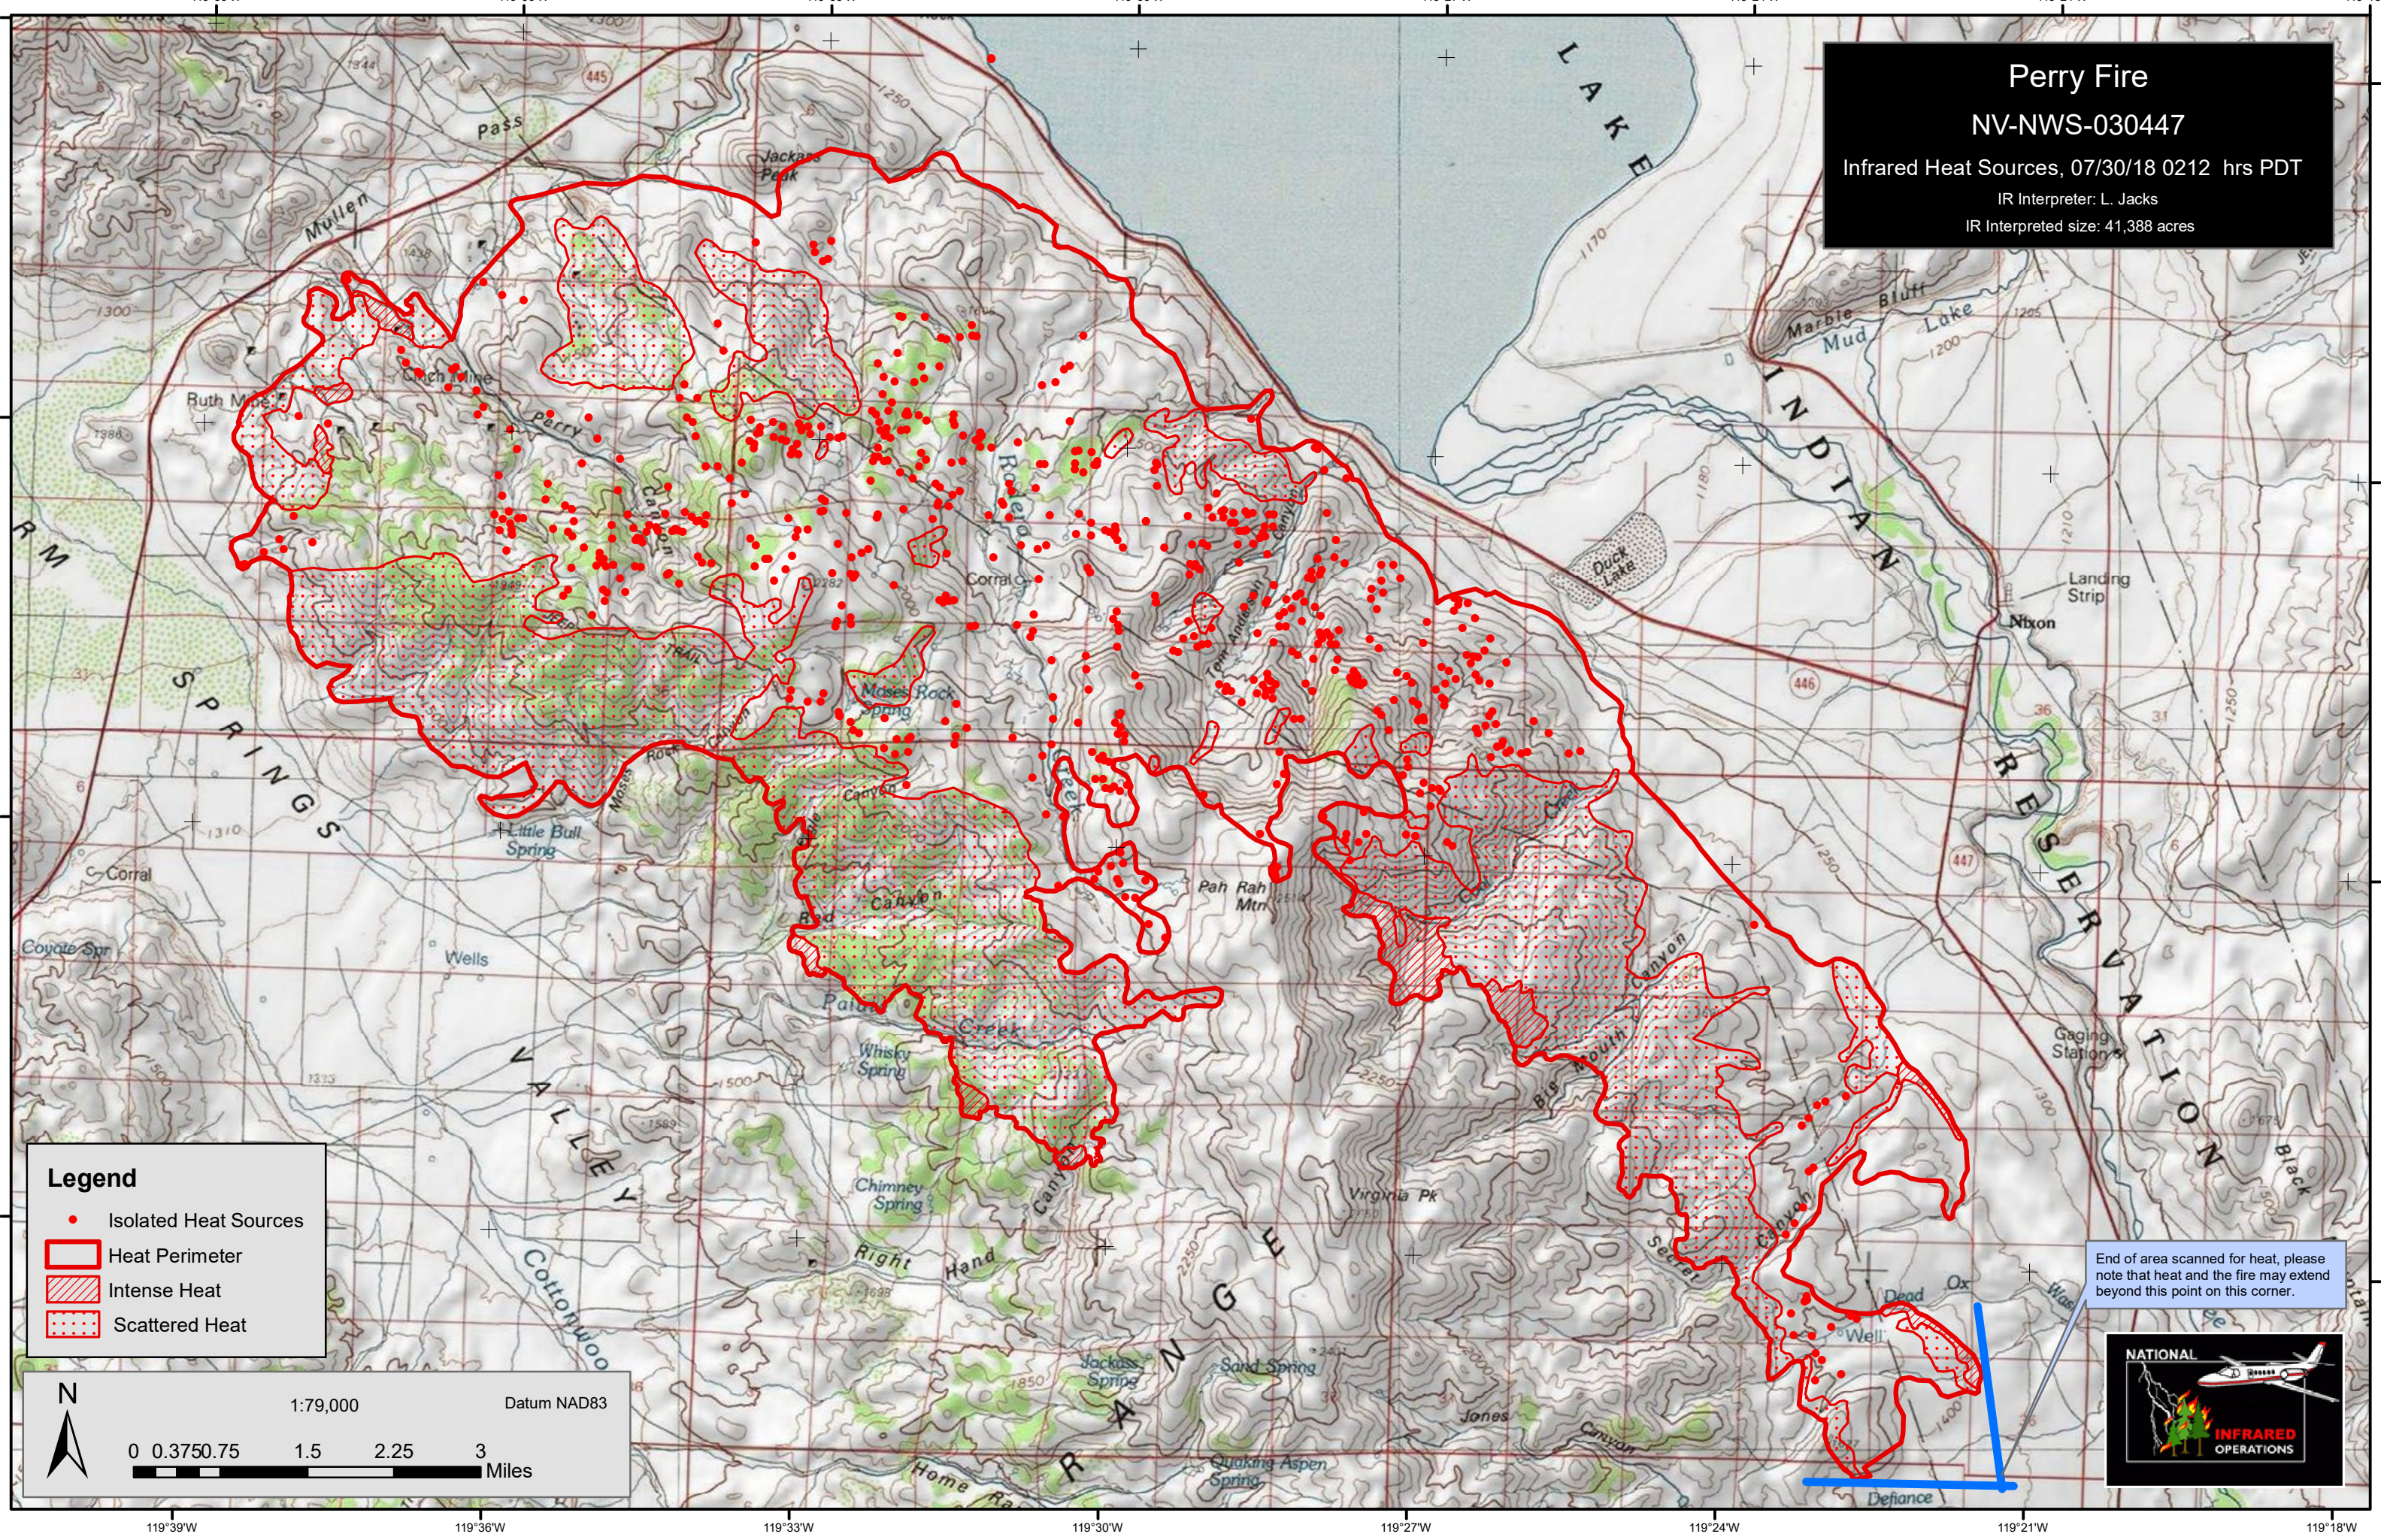

**Perry Fire**  
 NV-NWS-030447  
 Infrared Heat Sources, 07/30/18 0212 hrs PDT  
 IR Interpreter: L. Jacks  
 IR Interpreted size: 41,388 acres

**Legend**

- Isolated Heat Sources
- Heat Perimeter
- Intense Heat
- Scattered Heat

**N**

1:79,000 Datum NAD83

0 0.375 0.75 1.5 2.25 3 Miles

End of area scanned for heat, please note that heat and the fire may extend beyond this point on this corner.

119°39'W 119°36'W 119°33'W 119°30'W 119°27'W 119°24'W 119°21'W 119°18'W

39°54'N 39°51'N 39°48'N 39°45'N