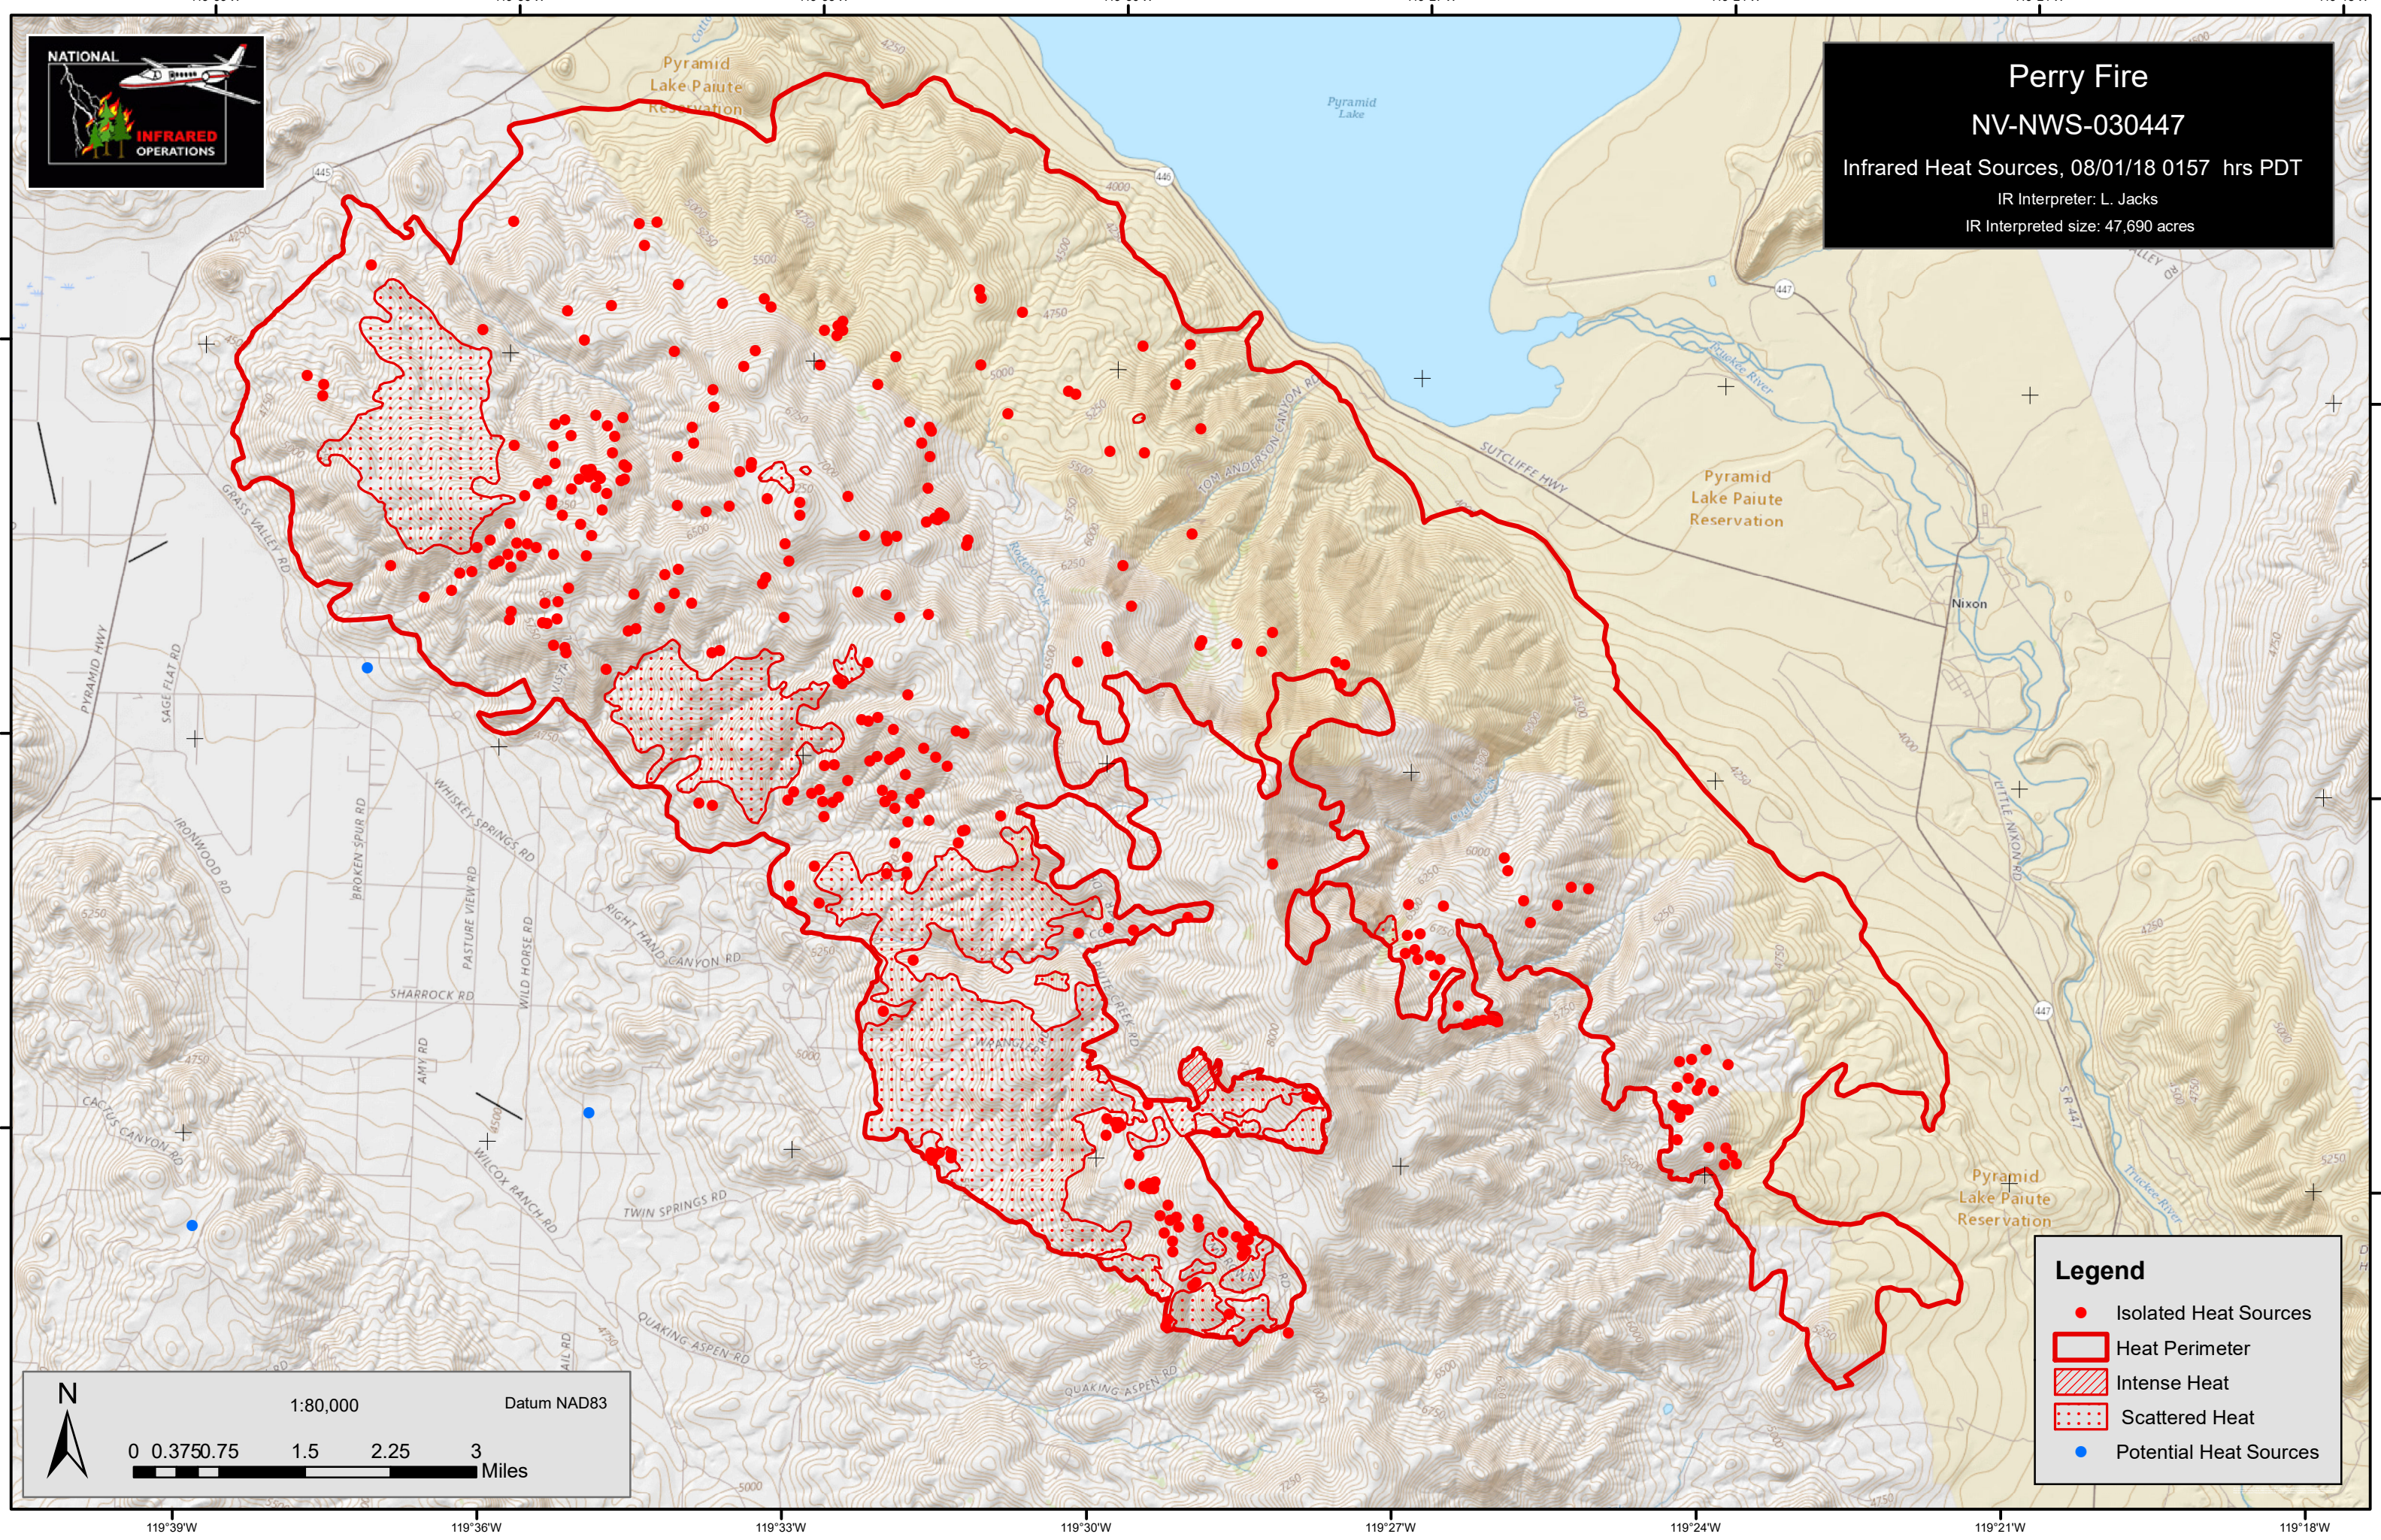

Perry Fire
NV-NWS-030447
Infrared Heat Sources, 08/01/18 0157 hrs PDT
IR Interpreter: L. Jacks
IR Interpreted size: 47,690 acres

Legend

- Isolated Heat Sources
- ▭ Heat Perimeter
- ▨ Intense Heat
- ▤ Scattered Heat
- Potential Heat Sources

N

1:80,000 Datum NAD83

0 0.375 0.75 1.5 2.25 3 Miles

119°39'W 119°36'W 119°33'W 119°30'W 119°27'W 119°24'W 119°21'W 119°18'W

39°51'N

39°48'N

39°45'N

39°51'N

39°48'N

39°45'N