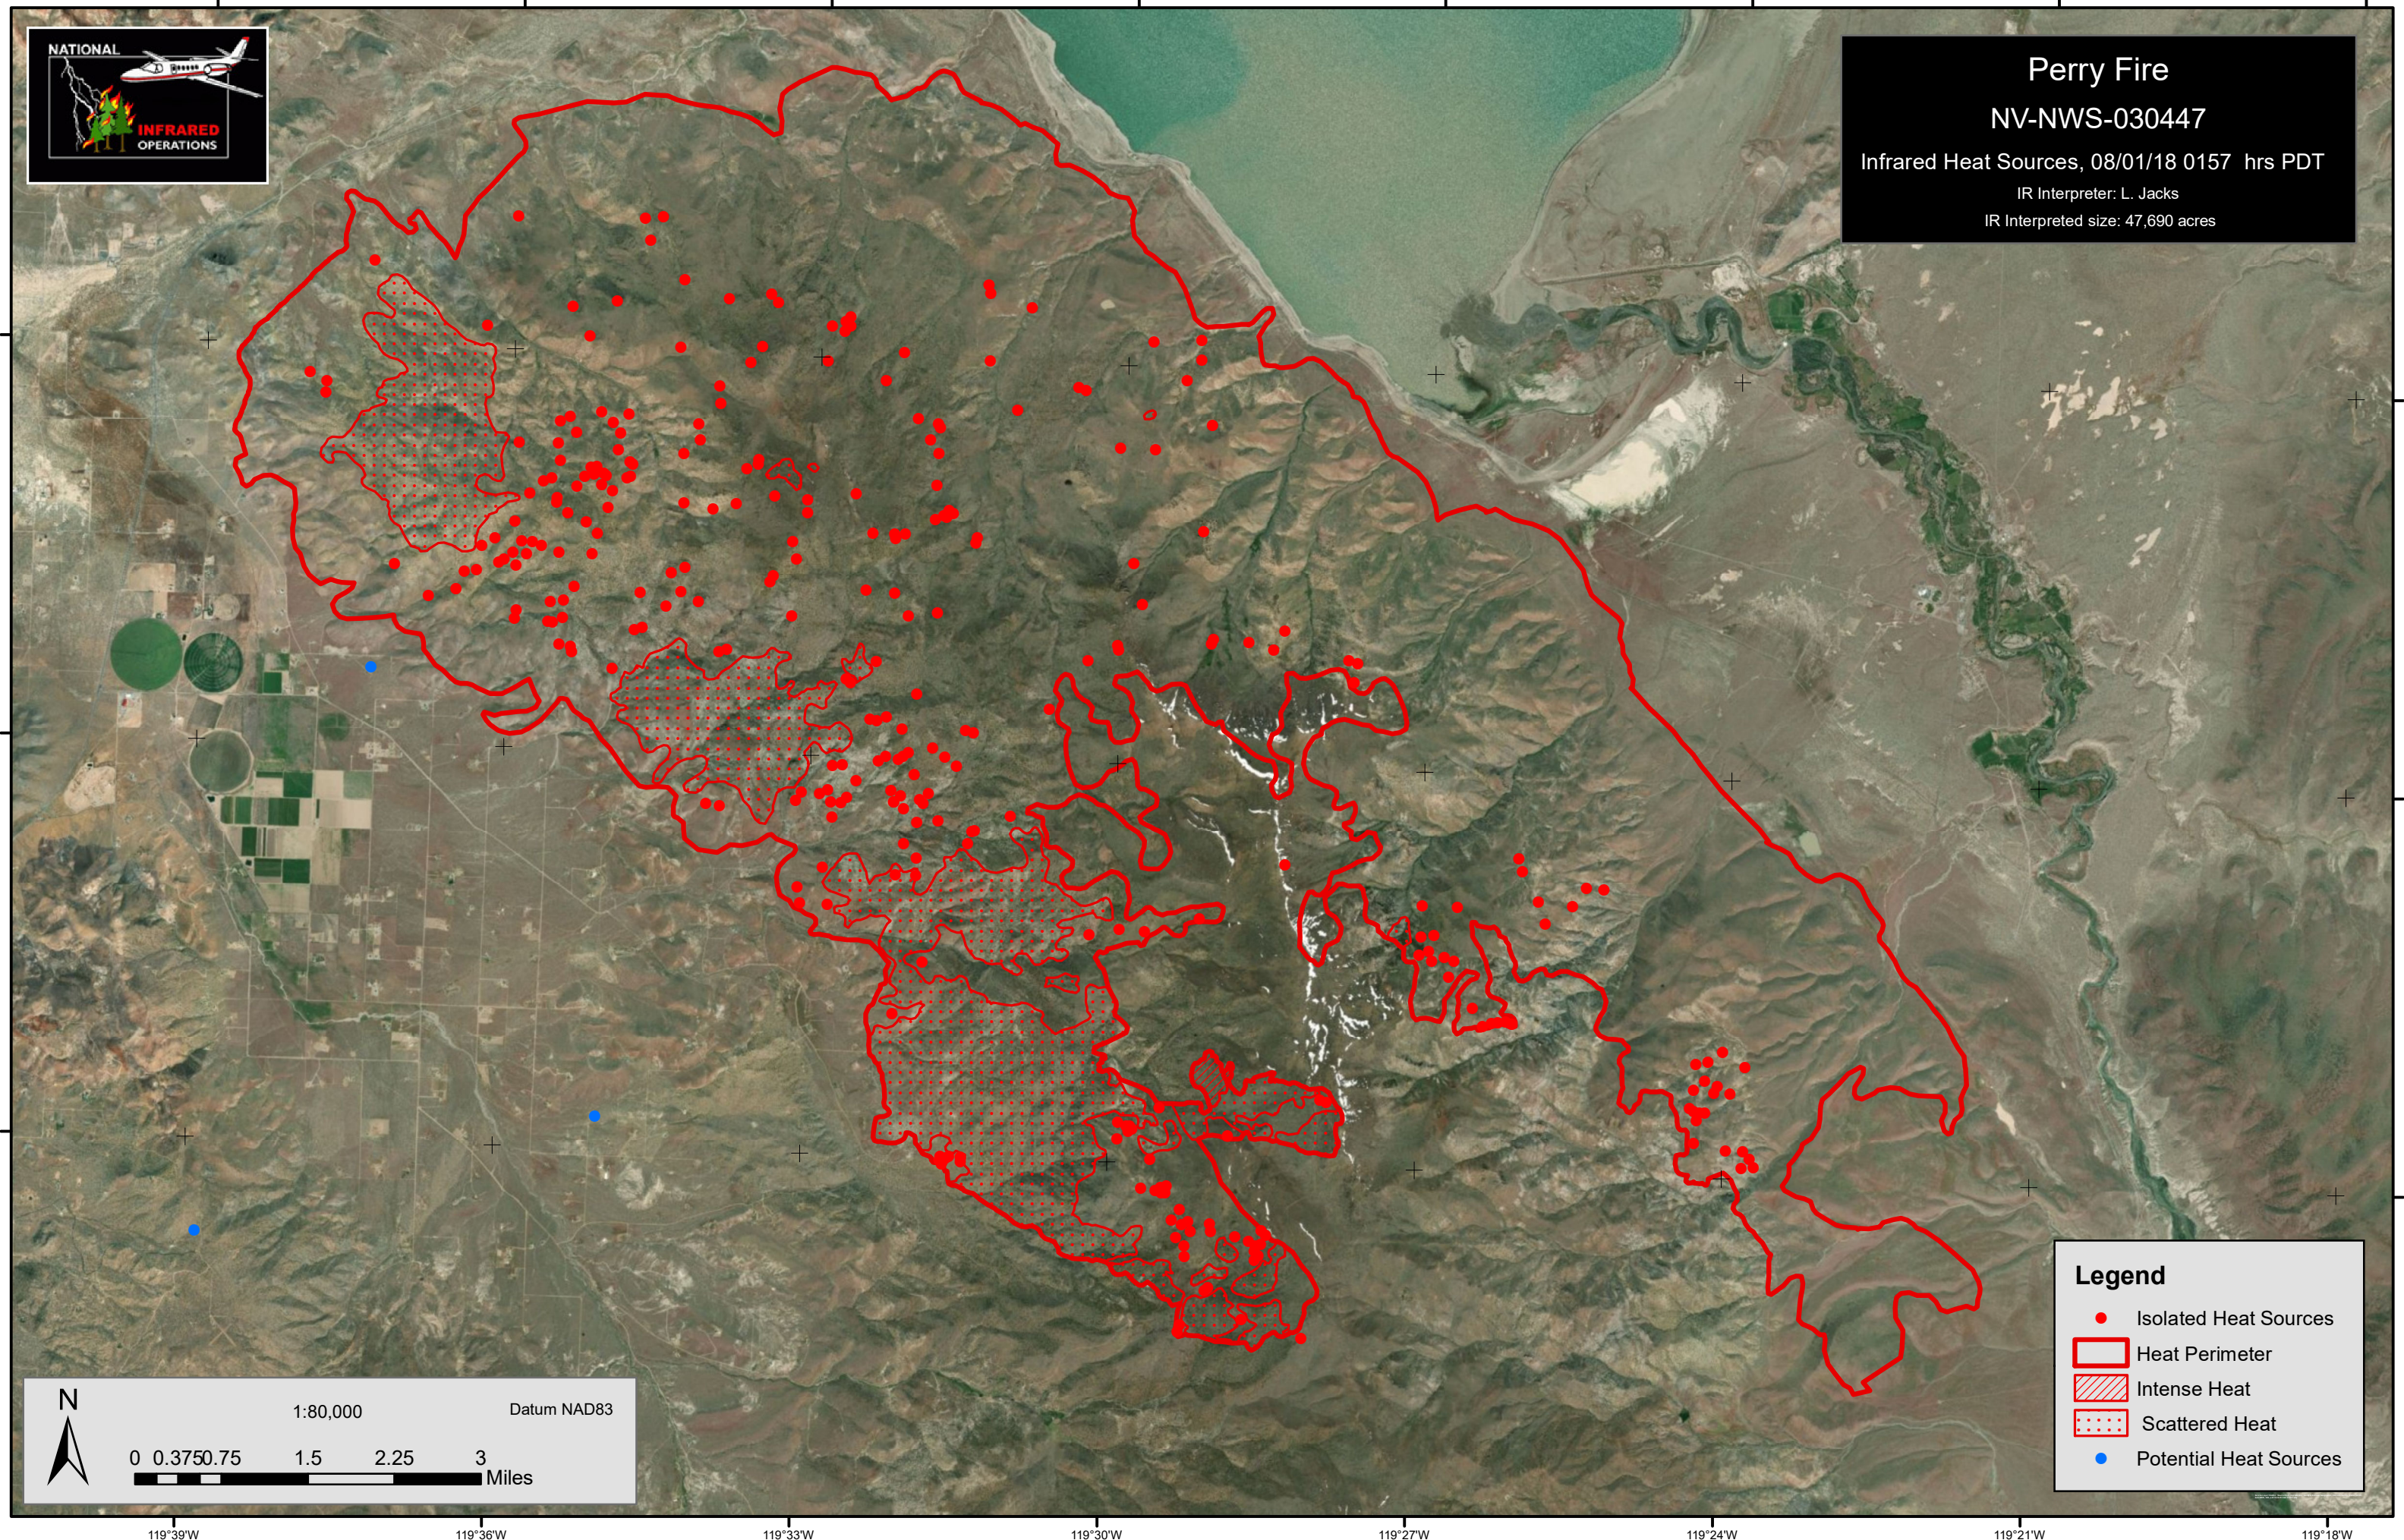

Perry Fire
NV-NWS-030447
Infrared Heat Sources, 08/01/18 0157 hrs PDT
IR Interpreter: L. Jacks
IR Interpreted size: 47,690 acres

Legend

- Isolated Heat Sources
- ▭ Heat Perimeter
- ▨ Intense Heat
- ▤ Scattered Heat
- Potential Heat Sources

N

1:80,000 Datum NAD83

0 0.375 0.75 1.5 2.25 3 Miles

119°39'W 119°36'W 119°33'W 119°30'W 119°27'W 119°24'W 119°21'W 119°18'W

39°51'N
39°48'N
39°45'N

39°51'N
39°48'N
39°45'N