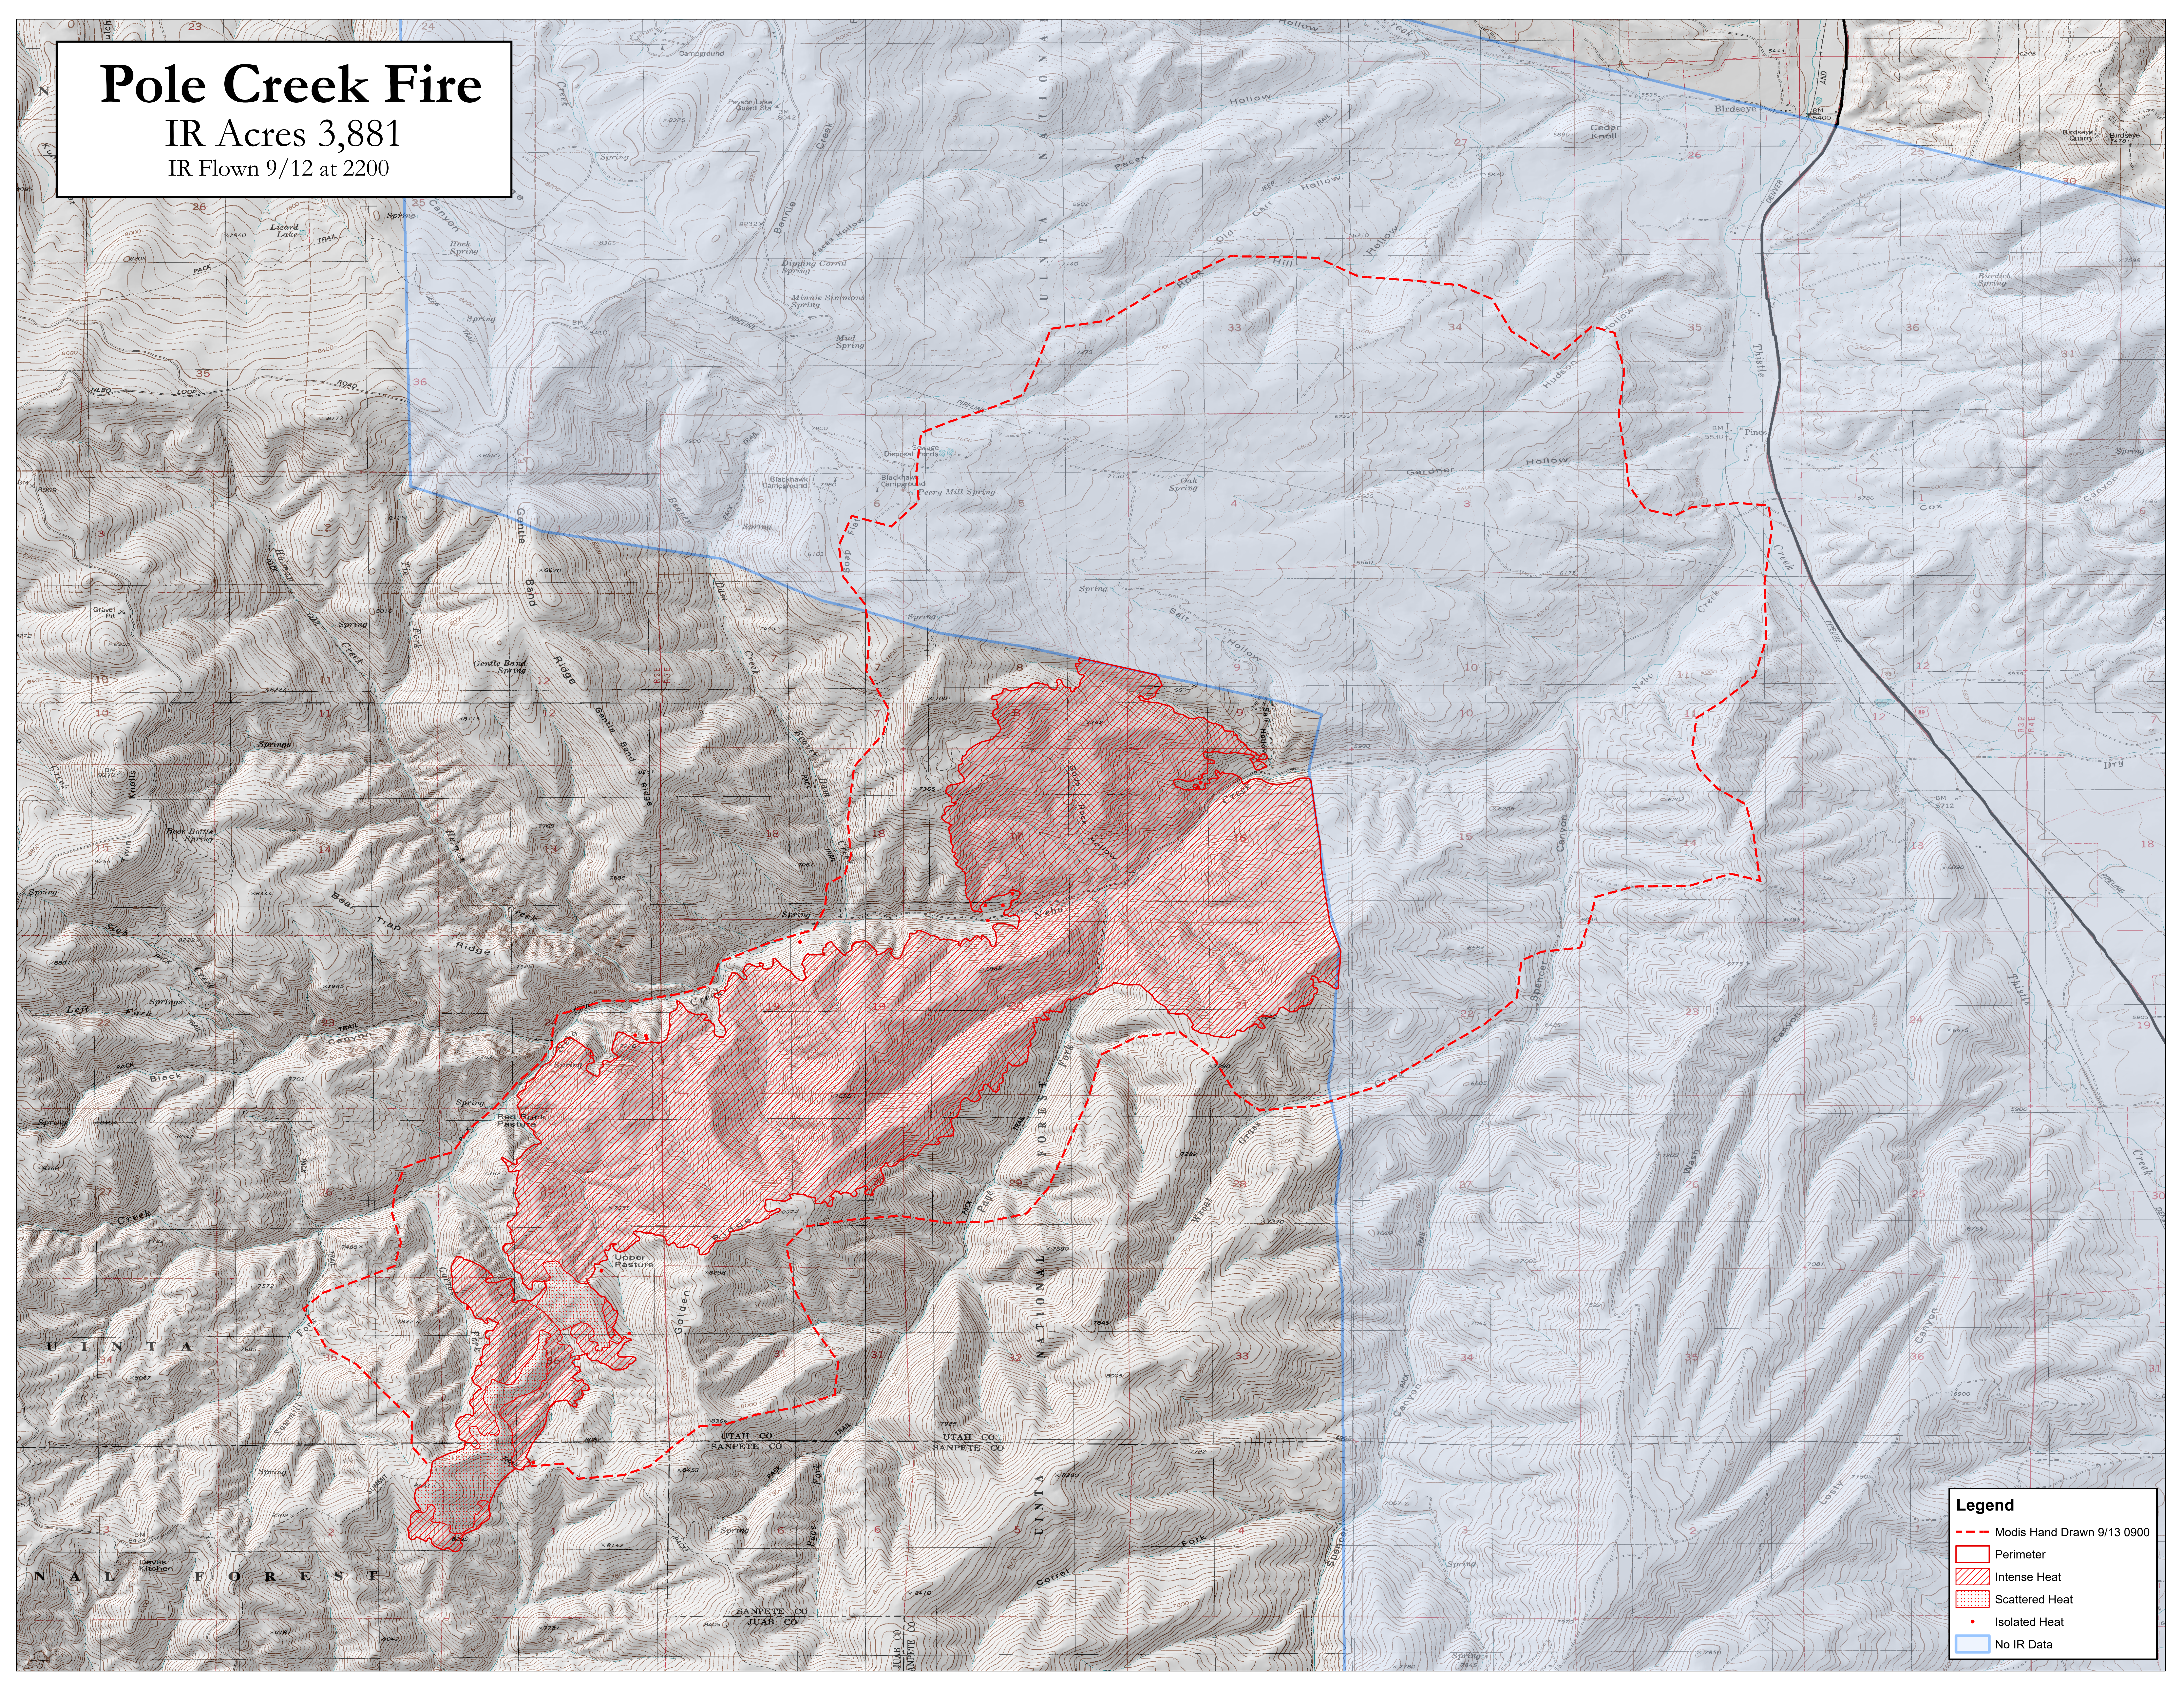

Pole Creek Fire

IR Acres 3,881

IR Flown 9/12 at 2200

Legend

- Modis Hand Drawn 9/13 0900
- Perimeter
- ▨ Intense Heat
- ▤ Scattered Heat
- Isolated Heat
- No IR Data