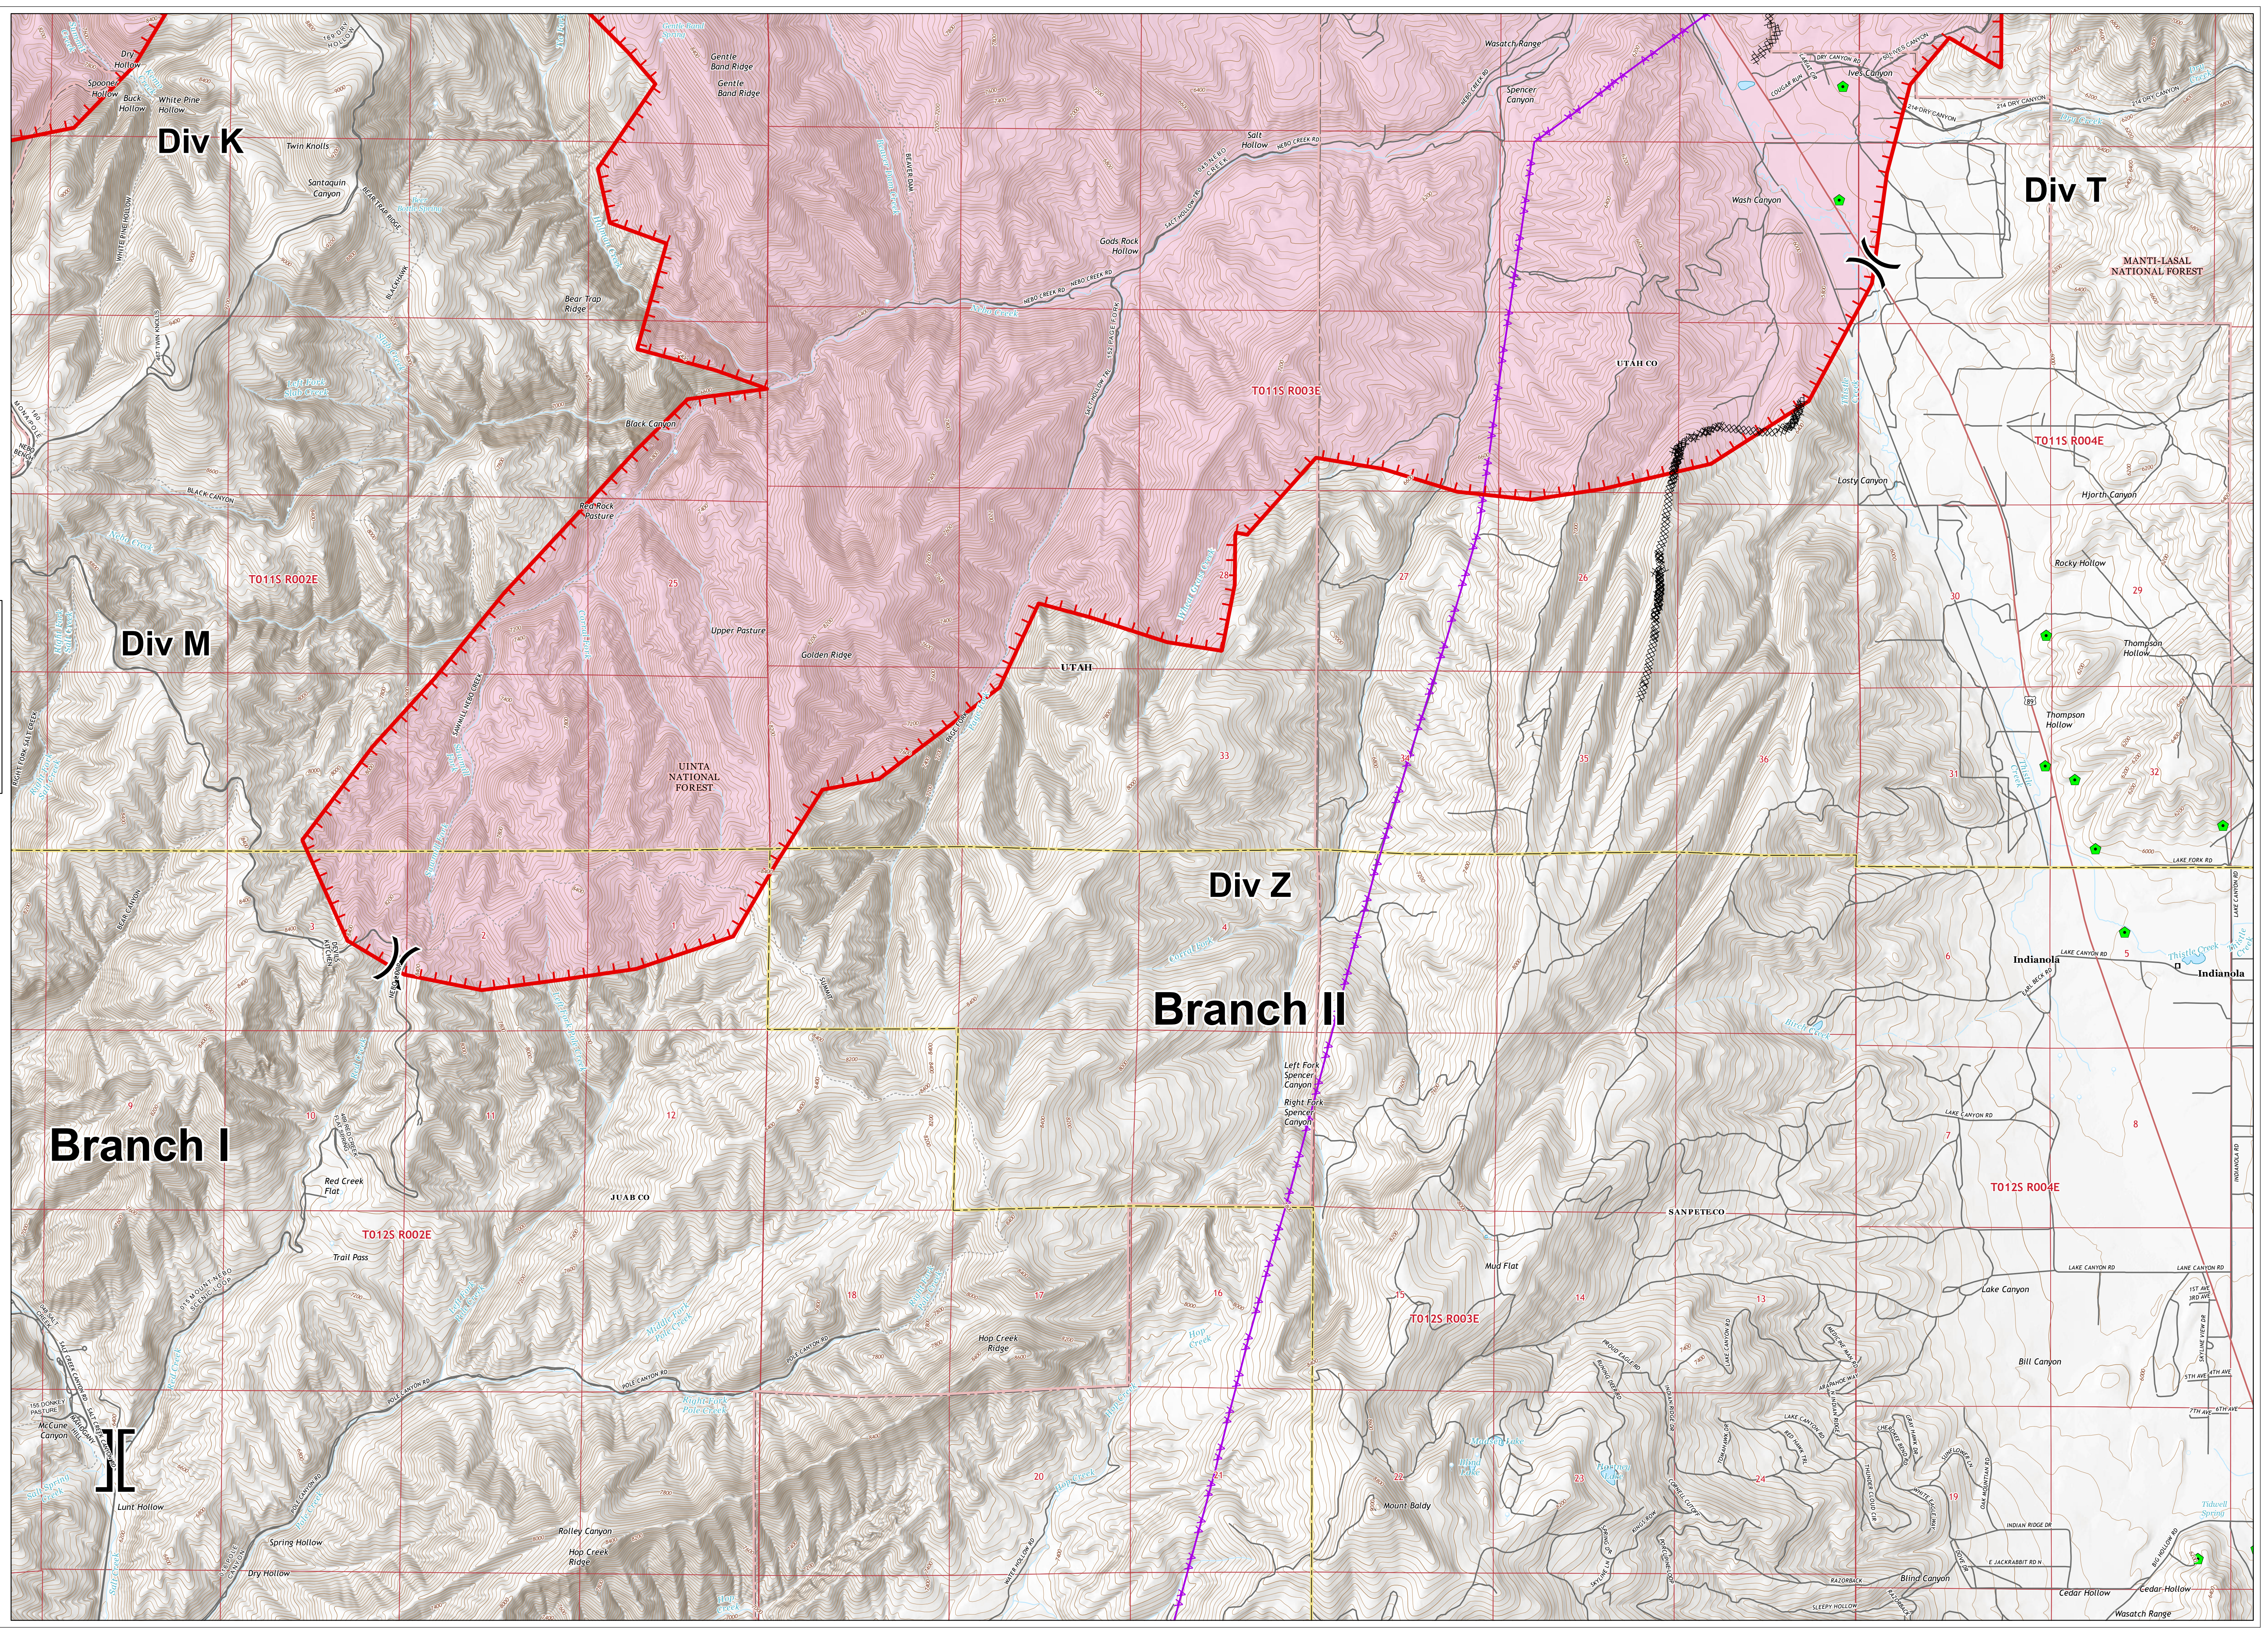

Pole Creek Bald Mtn IAP Map

UT-UWF-000971
September 15, 2018
Day Shift

Page 6 of 7

Pole Creek 53,853 acres
Bald Mtn. 14,494 acres
as of 9/14/2018 0800 hrs

- Legend
- Mines
 - Electrical Lines
 - Division Break
 - Branch Break
 - Uncontrolled Fire Edge
 - Completed Dozer Line

Miles
0 0.1 0.2 0.3 0.4 0.5

N

NAD 83
UTM Zone 12
AK-GBH1
9/14/2018
2248