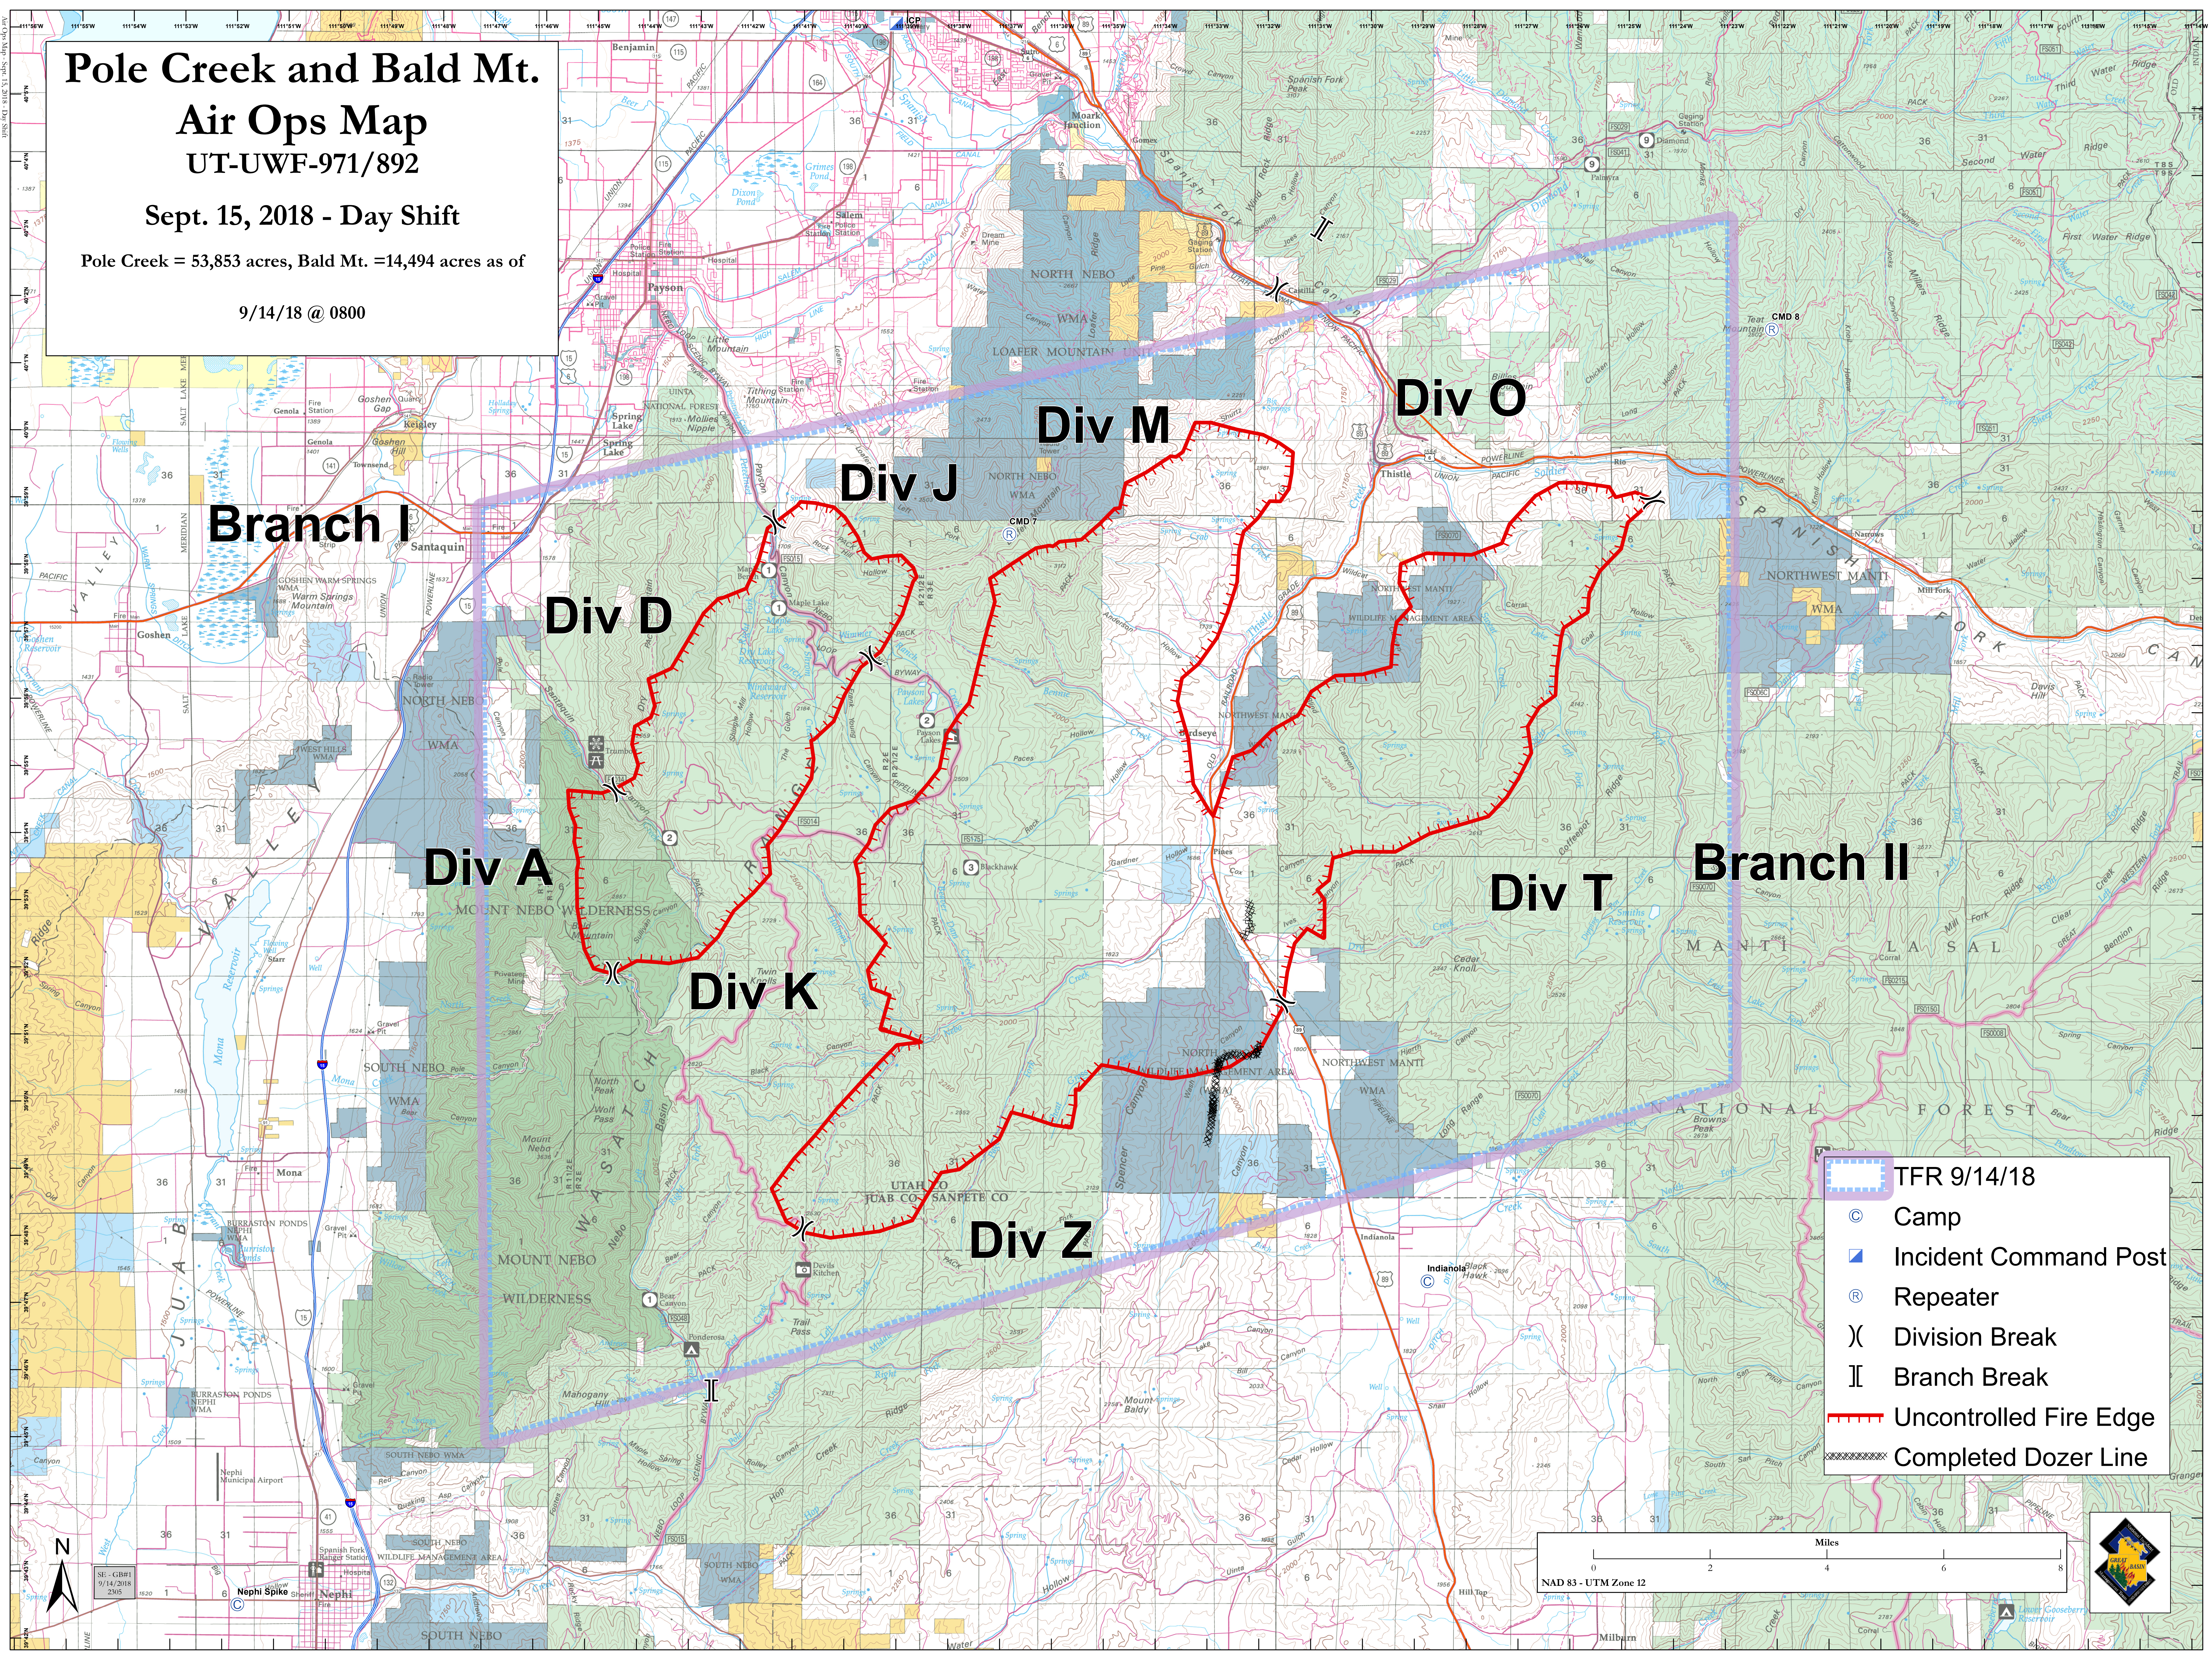

# Pole Creek and Bald Mt. Air Ops Map

UT-UWF-971/892

Sept. 15, 2018 - Day Shift

Pole Creek = 53,853 acres, Bald Mt. =14,494 acres as of

9/14/18 @ 0800

**TFR 9/14/18**

- Ⓒ Camp
- Ⓜ Incident Command Post
- Ⓡ Repeater
- ) Division Break
- || Branch Break
- Uncontrolled Fire Edge
- ⓧ Completed Dozer Line

SE - 6881  
9/14/2018  
2:05