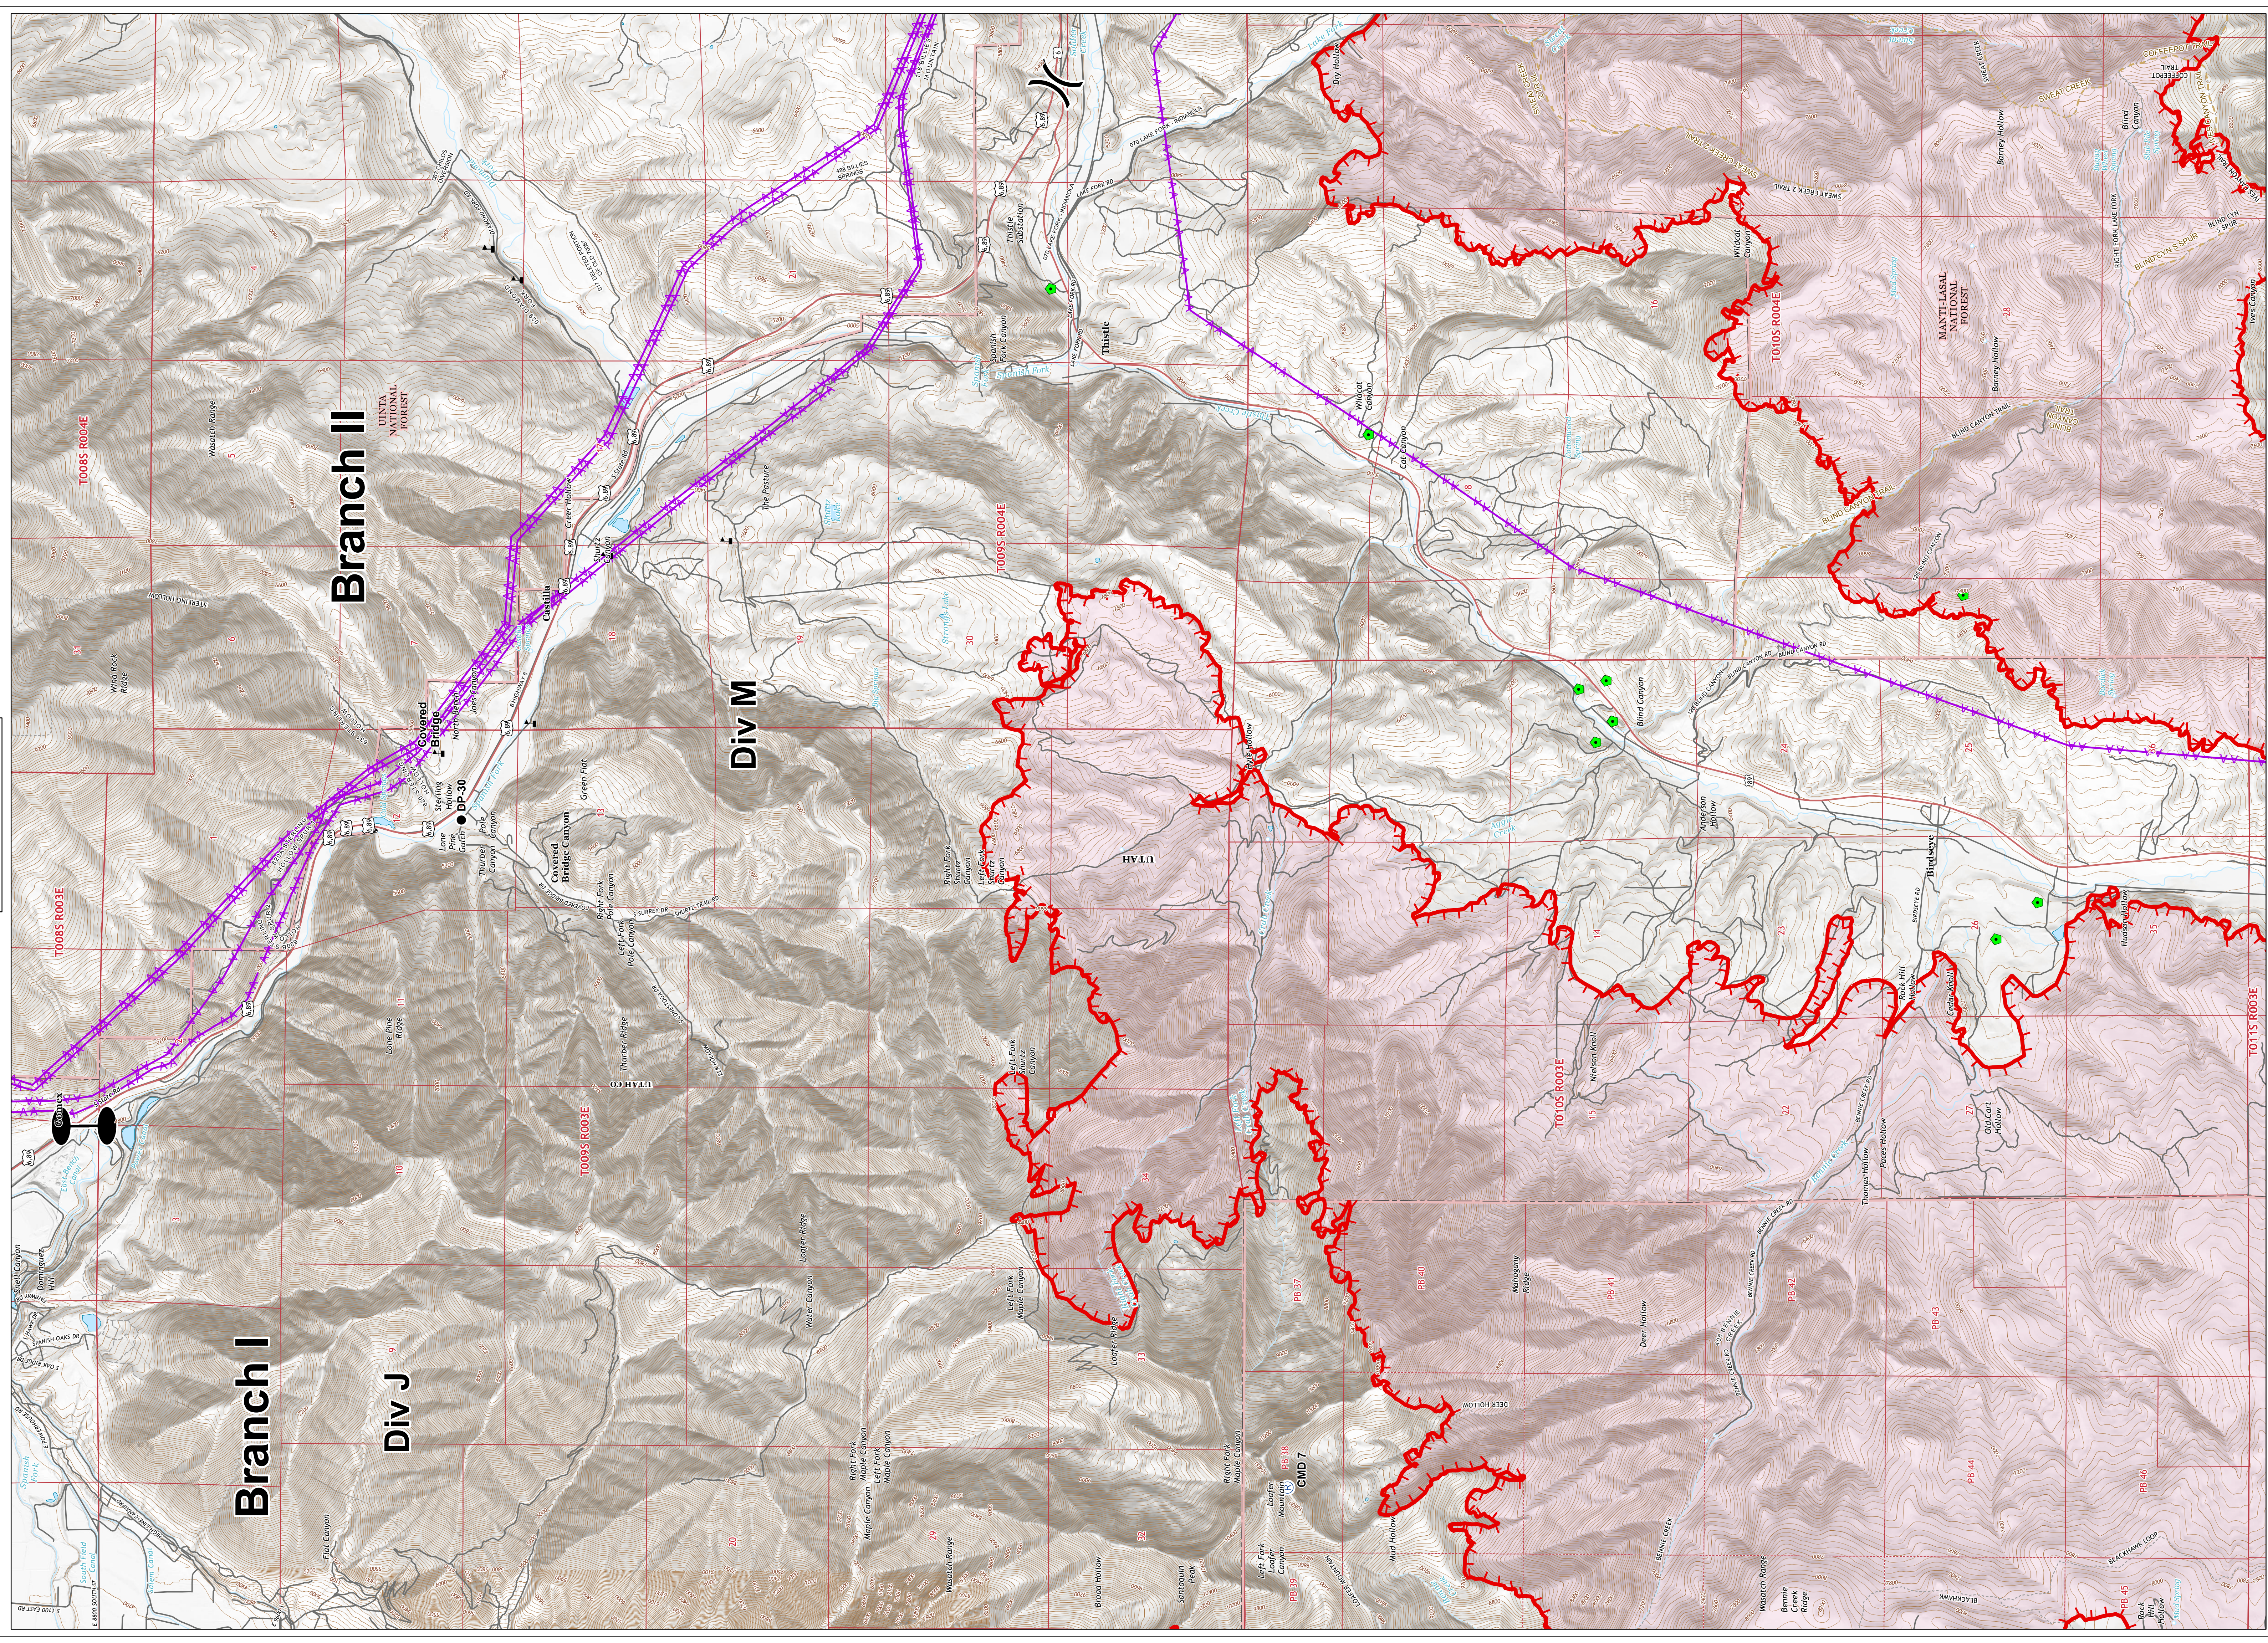

Pole Creek Bald Mtn IAP Map

UT-UWF-000971
September 16, 2018
Day Shift

Page 3 of 7

Pole Creek 49,354 acres
Bald Mtn. 11,143 acres
as of 9/15/2018 1200 hrs

- Legend
- Mines
 - Electrical Lines
 - Drop Point
 - Ⓡ Repeater
 - ⚡ Value at Risk
 - ⌋ Division Break
 - ⌋ Zone Break
 - Uncontrolled Fire Edge

Miles
0 0.1 0.2 0.3 0.4 0.5

NAD 83
UTM Zone 12

AK-GB#1
9/15/2018
2110

Branch I

Branch II

Div J

Div M

UTAH

CMD 7

TOOBS ROO3E

TOOBS ROO4E

TO10S ROO3E

TO10S ROO4E

TO11S ROO3E

MANTLE-LASAL NATIONAL FOREST

UTAH CO.

UTAH CO.

UTAH CO.

UTAH CO.

UTAH CO.