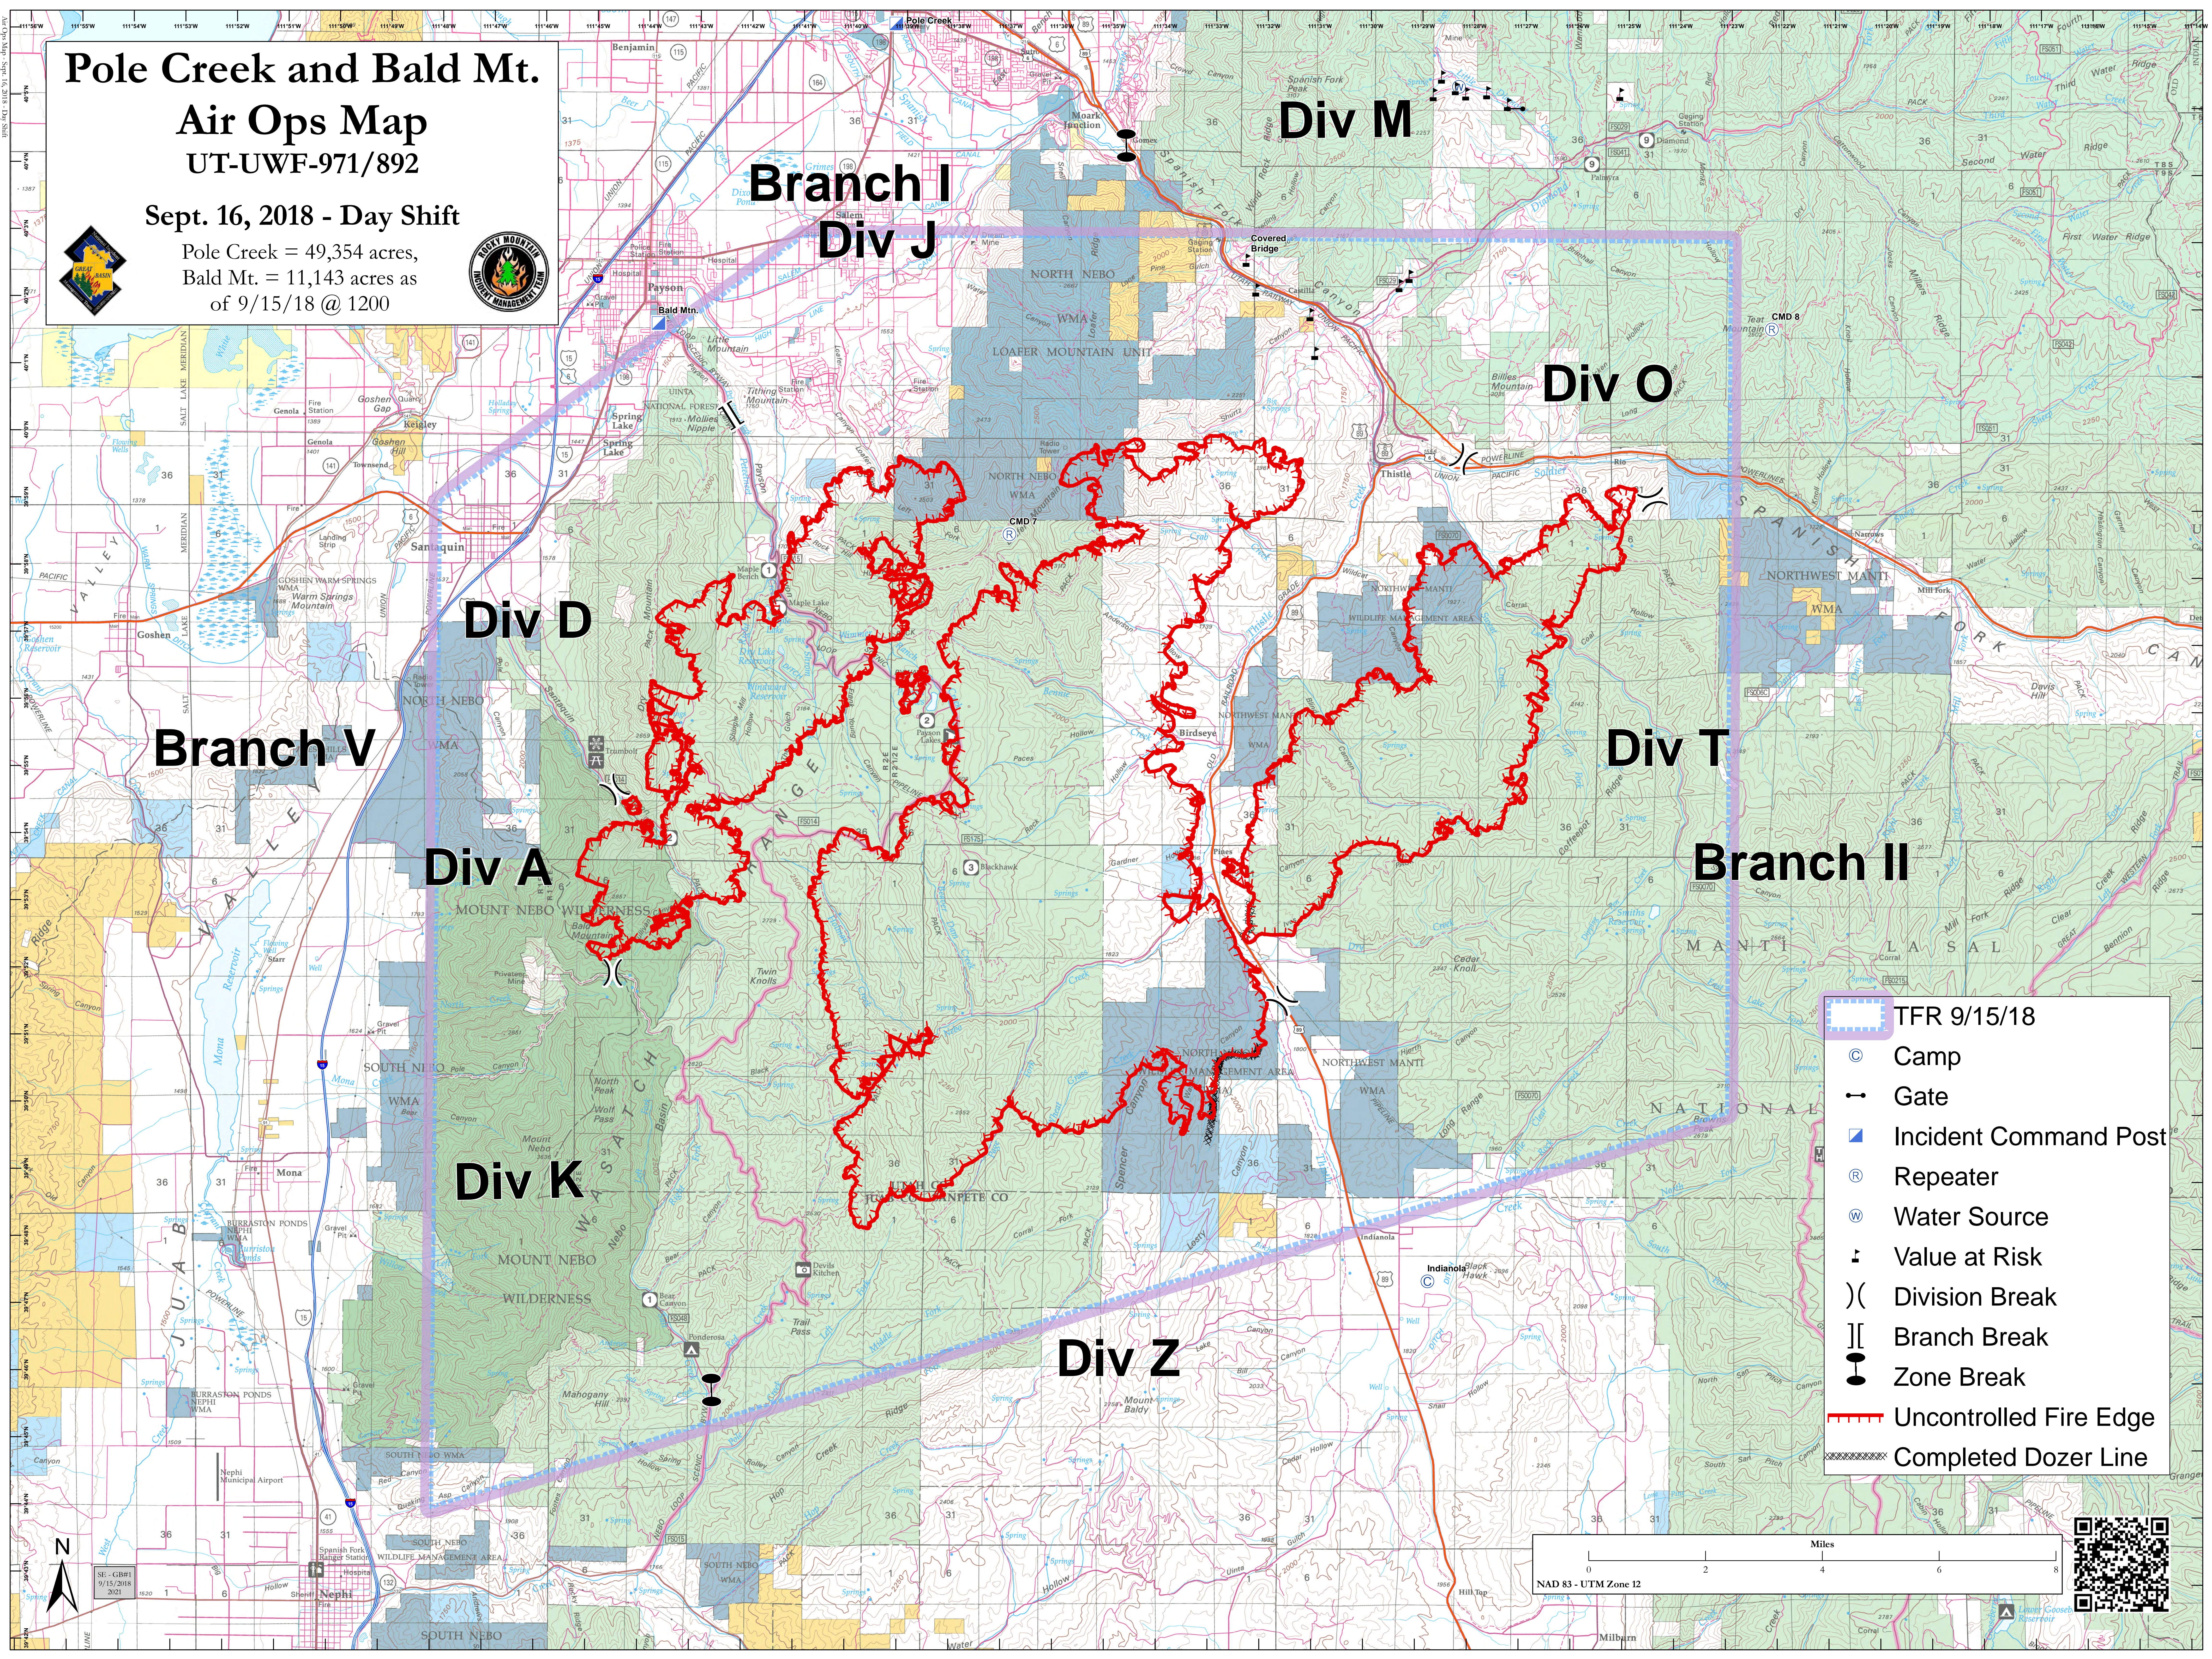

# Pole Creek and Bald Mt.

## Air Ops Map UT-UWF-971/892

Sept. 16, 2018 - Day Shift

Pole Creek = 49,354 acres,  
Bald Mt. = 11,143 acres as  
of 9/15/18 @ 1200

- TFR 9/15/18
- Camp
- Gate
- Incident Command Post
- Repeater
- Water Source
- Value at Risk
- Division Break
- Branch Break
- Zone Break
- Uncontrolled Fire Edge
- Completed Dozer Line

0 2 4 6 8 Miles  
NAD 83 - UTM Zone 12