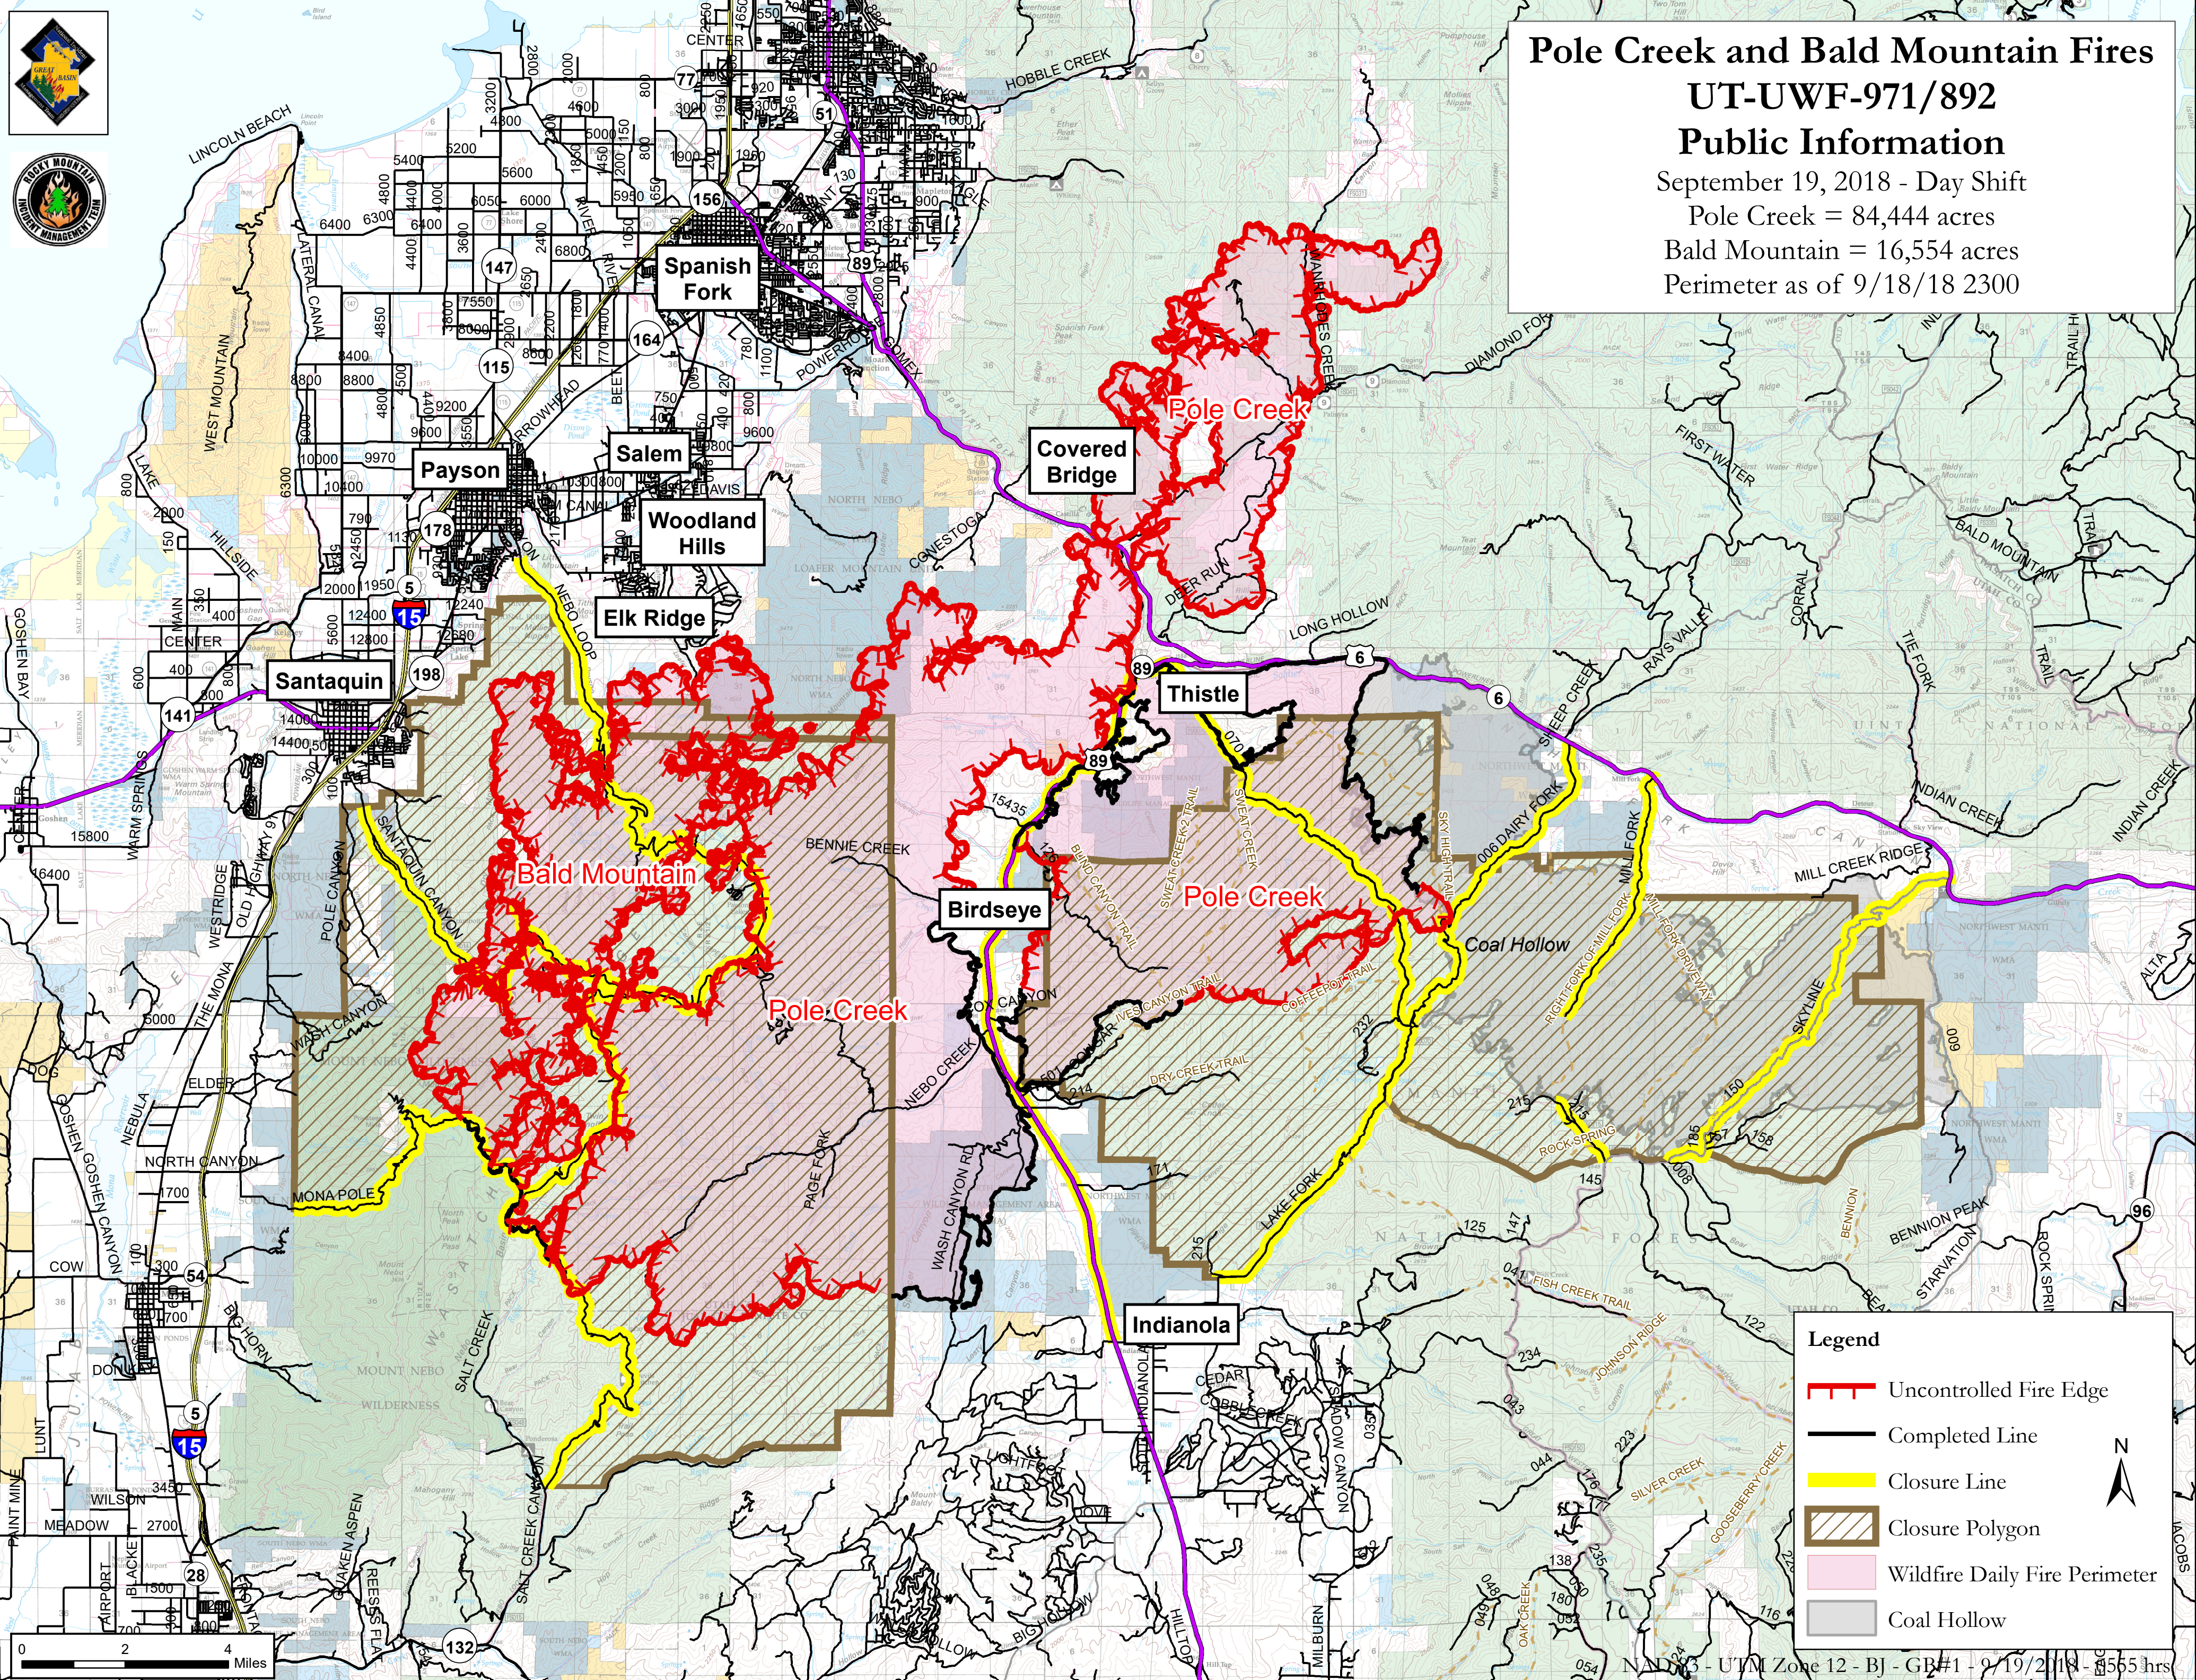

Pole Creek and Bald Mountain Fires
UT-UWF-971/892
Public Information
 September 19, 2018 - Day Shift
 Pole Creek = 84,444 acres
 Bald Mountain = 16,554 acres
 Perimeter as of 9/18/18 2300

Legend

- Uncontrolled Fire Edge
- Completed Line
- Closure Line
- Closure Polygon
- Wildfire Daily Fire Perimeter
- Coal Hollow