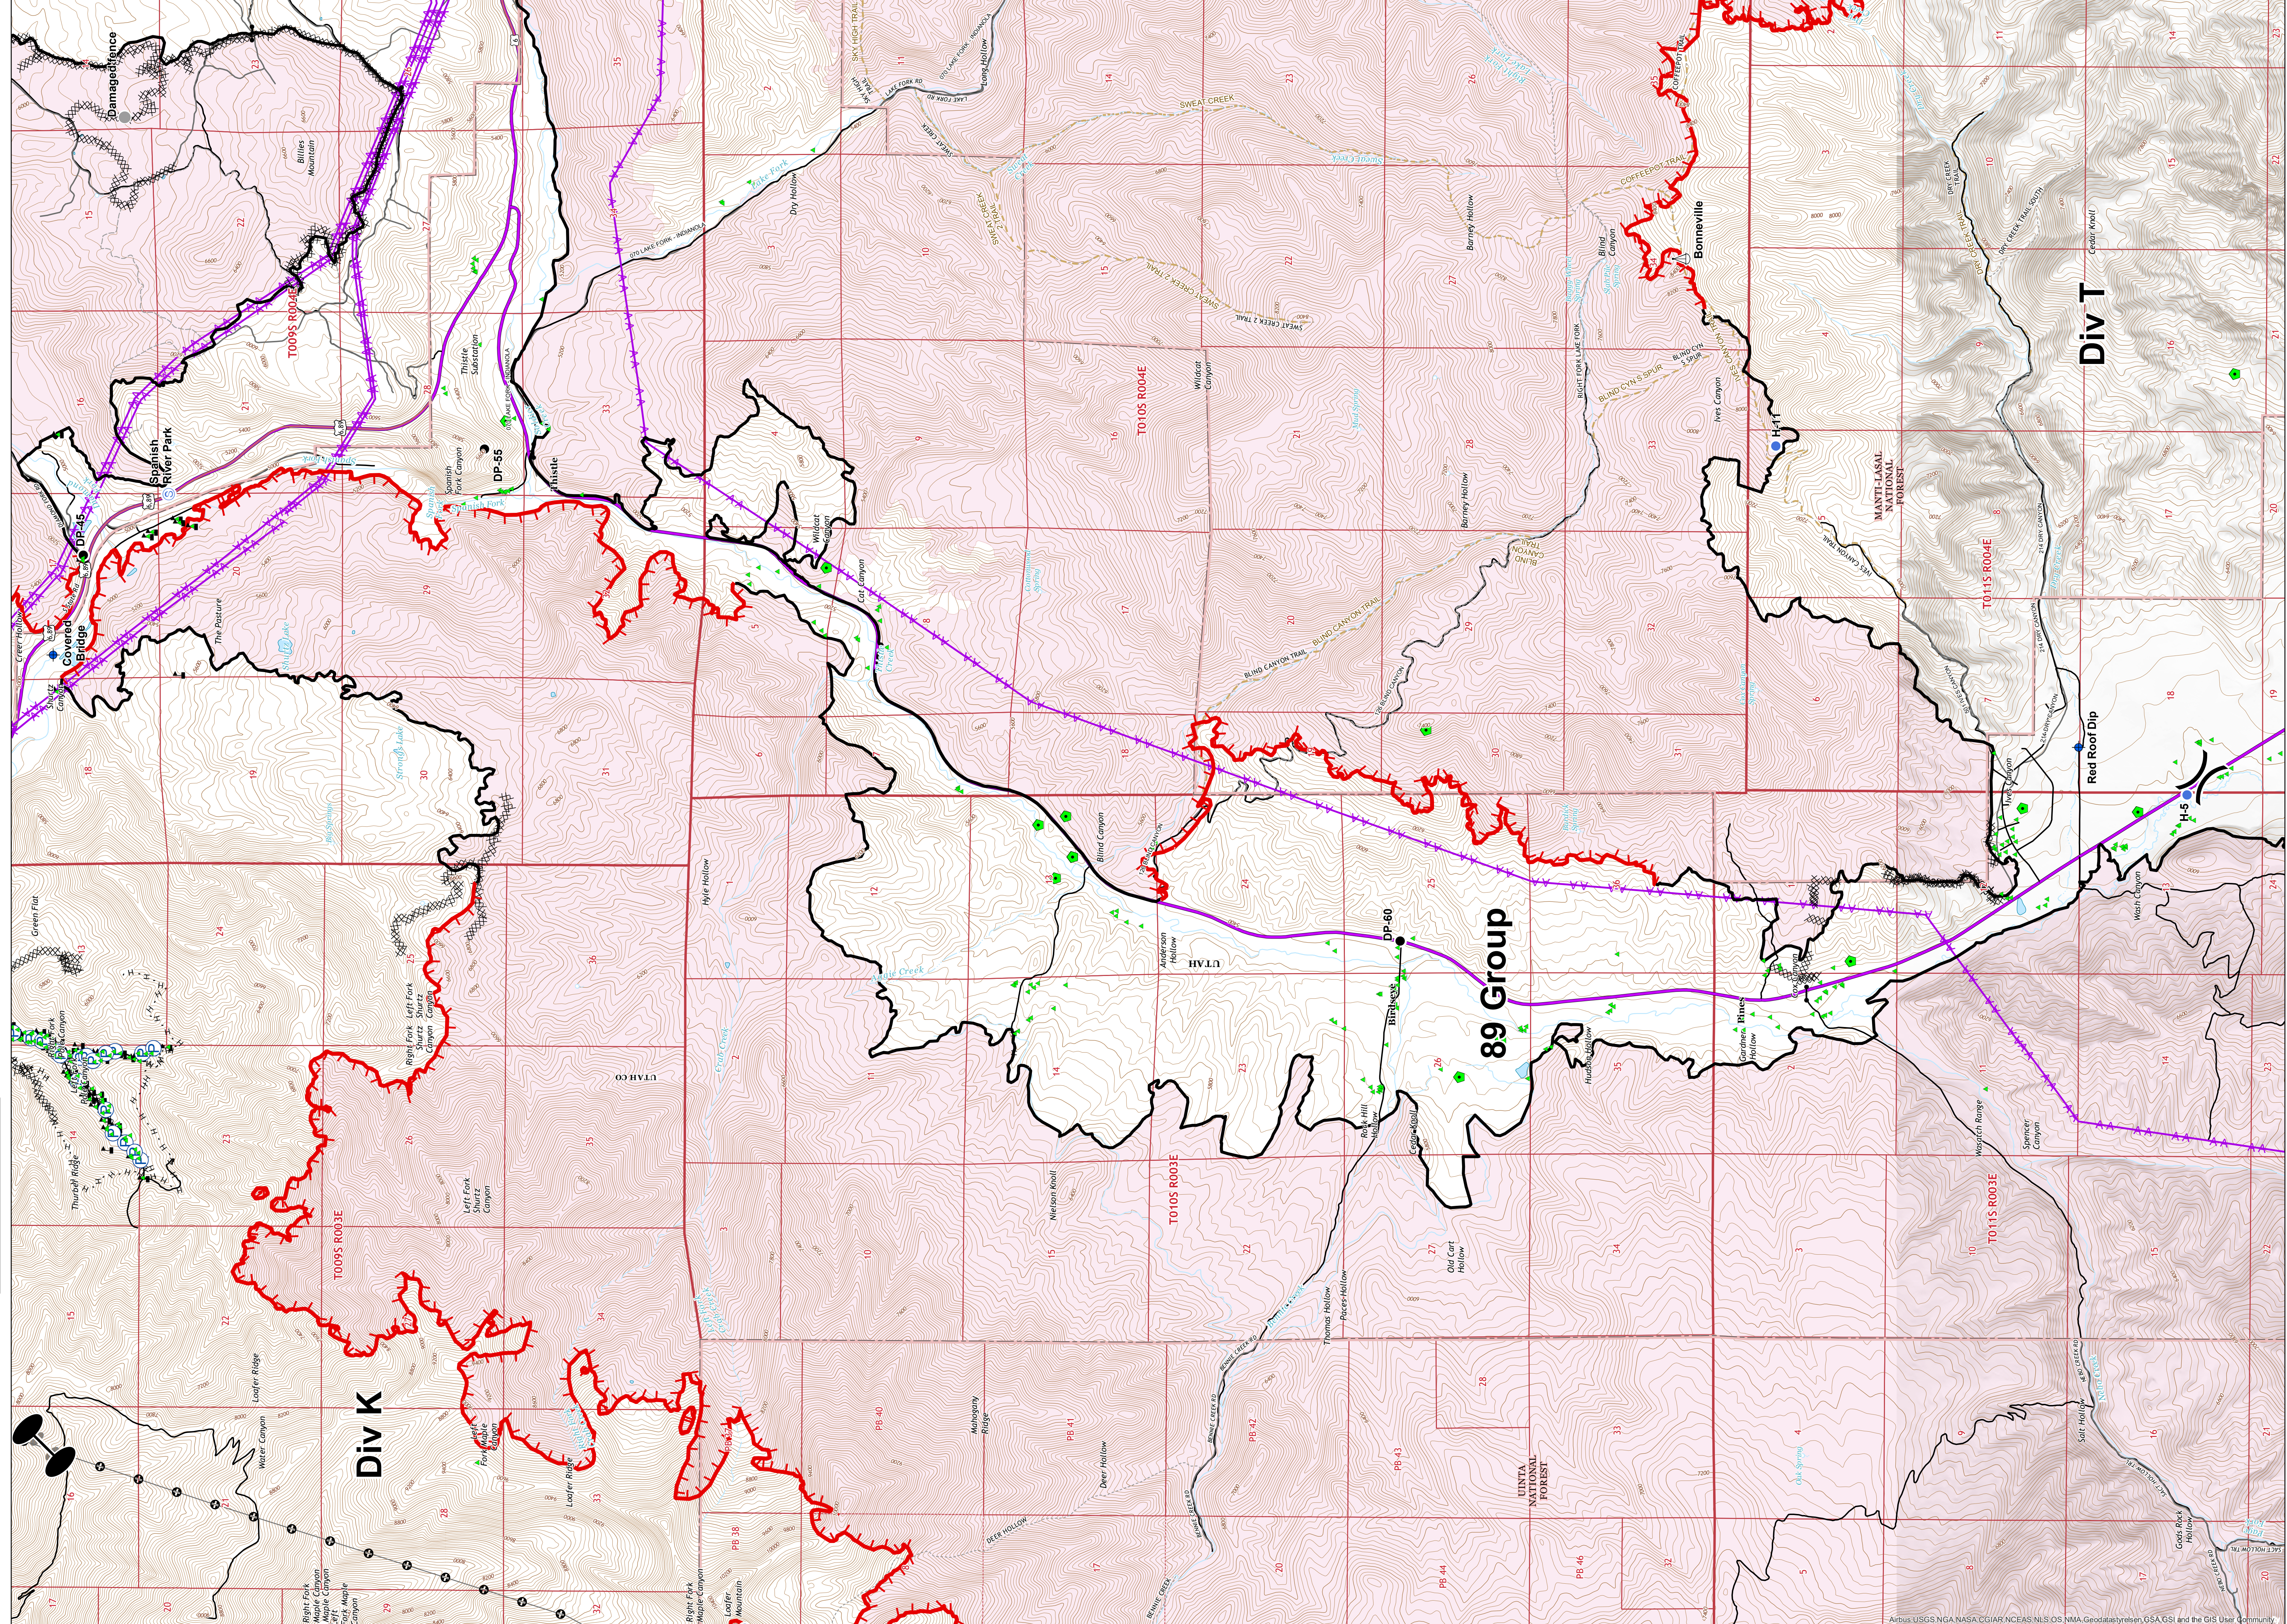

Pole Creek Bald Mtn IAP Map

89 Group
 UT-UWF-000971
 September 23, 2018
 Day Shift

Pole Creek 100,144 acres
 as of 9/22/18 1500 MDT
 Bald Mtn. 18,550 acres
 as of 9/21/2018 2311 MDT

- Legend**
- Dip Site
 - Gate
 - Helispot
 - Pump
 - Repeater
 - Sling Site
 - Staging Area
 - Value at Risk
 - Other
 - Division Break
 - Zone Break
 - Buildings
 - Mines
 - Electrical Lines
 - Uncontrolled Fire Edge
 - Completed Line
 - Completed Dozer Line
 - Completed Hand Line
 - Zone

Miles
 0 0.1 0.2 0.3 0.4 0.5

NAD 83
 UTM Zone 12

BM - GB#1
 9/22/2018
 2156

DivT

89 Group

Div K