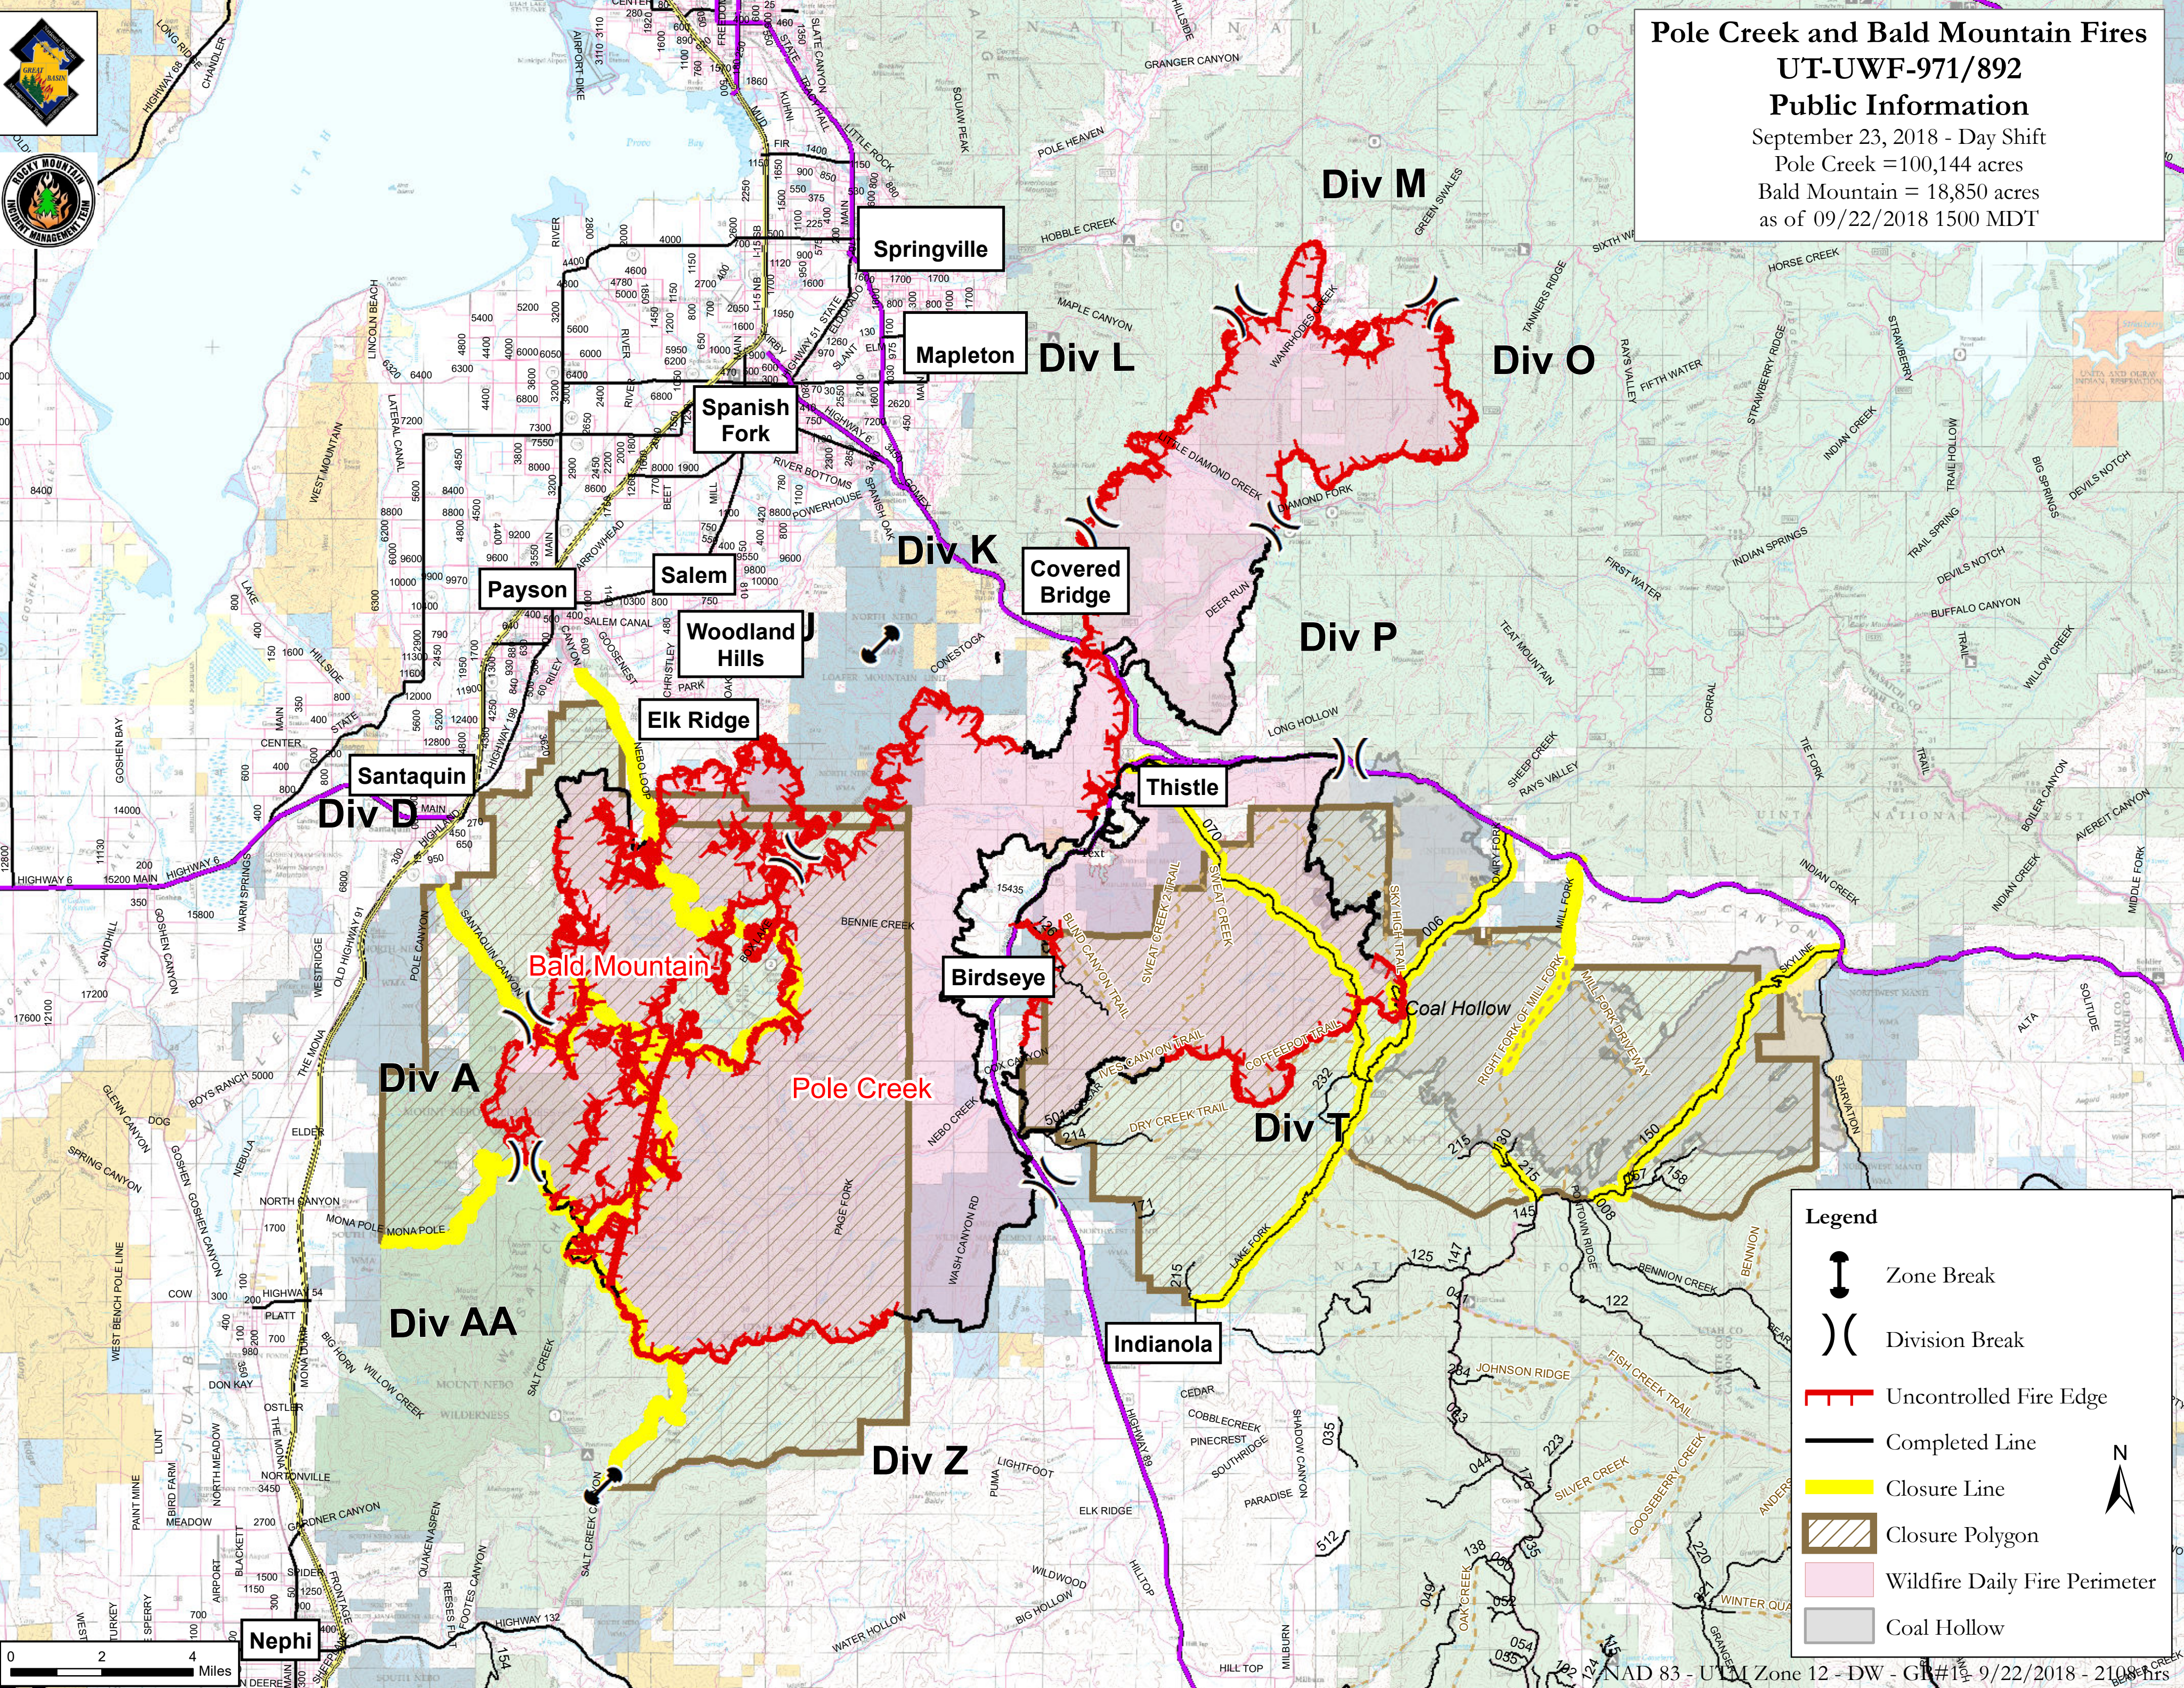

Pole Creek and Bald Mountain Fires
UT-UWF-971/892
Public Information
 September 23, 2018 - Day Shift
 Pole Creek = 100,144 acres
 Bald Mountain = 18,850 acres
 as of 09/22/2018 1500 MDT

Legend

- Zone Break
- Division Break
- Uncontrolled Fire Edge
- Completed Line
- Closure Line
- Closure Polygon
- Wildfire Daily Fire Perimeter
- Coal Hollow