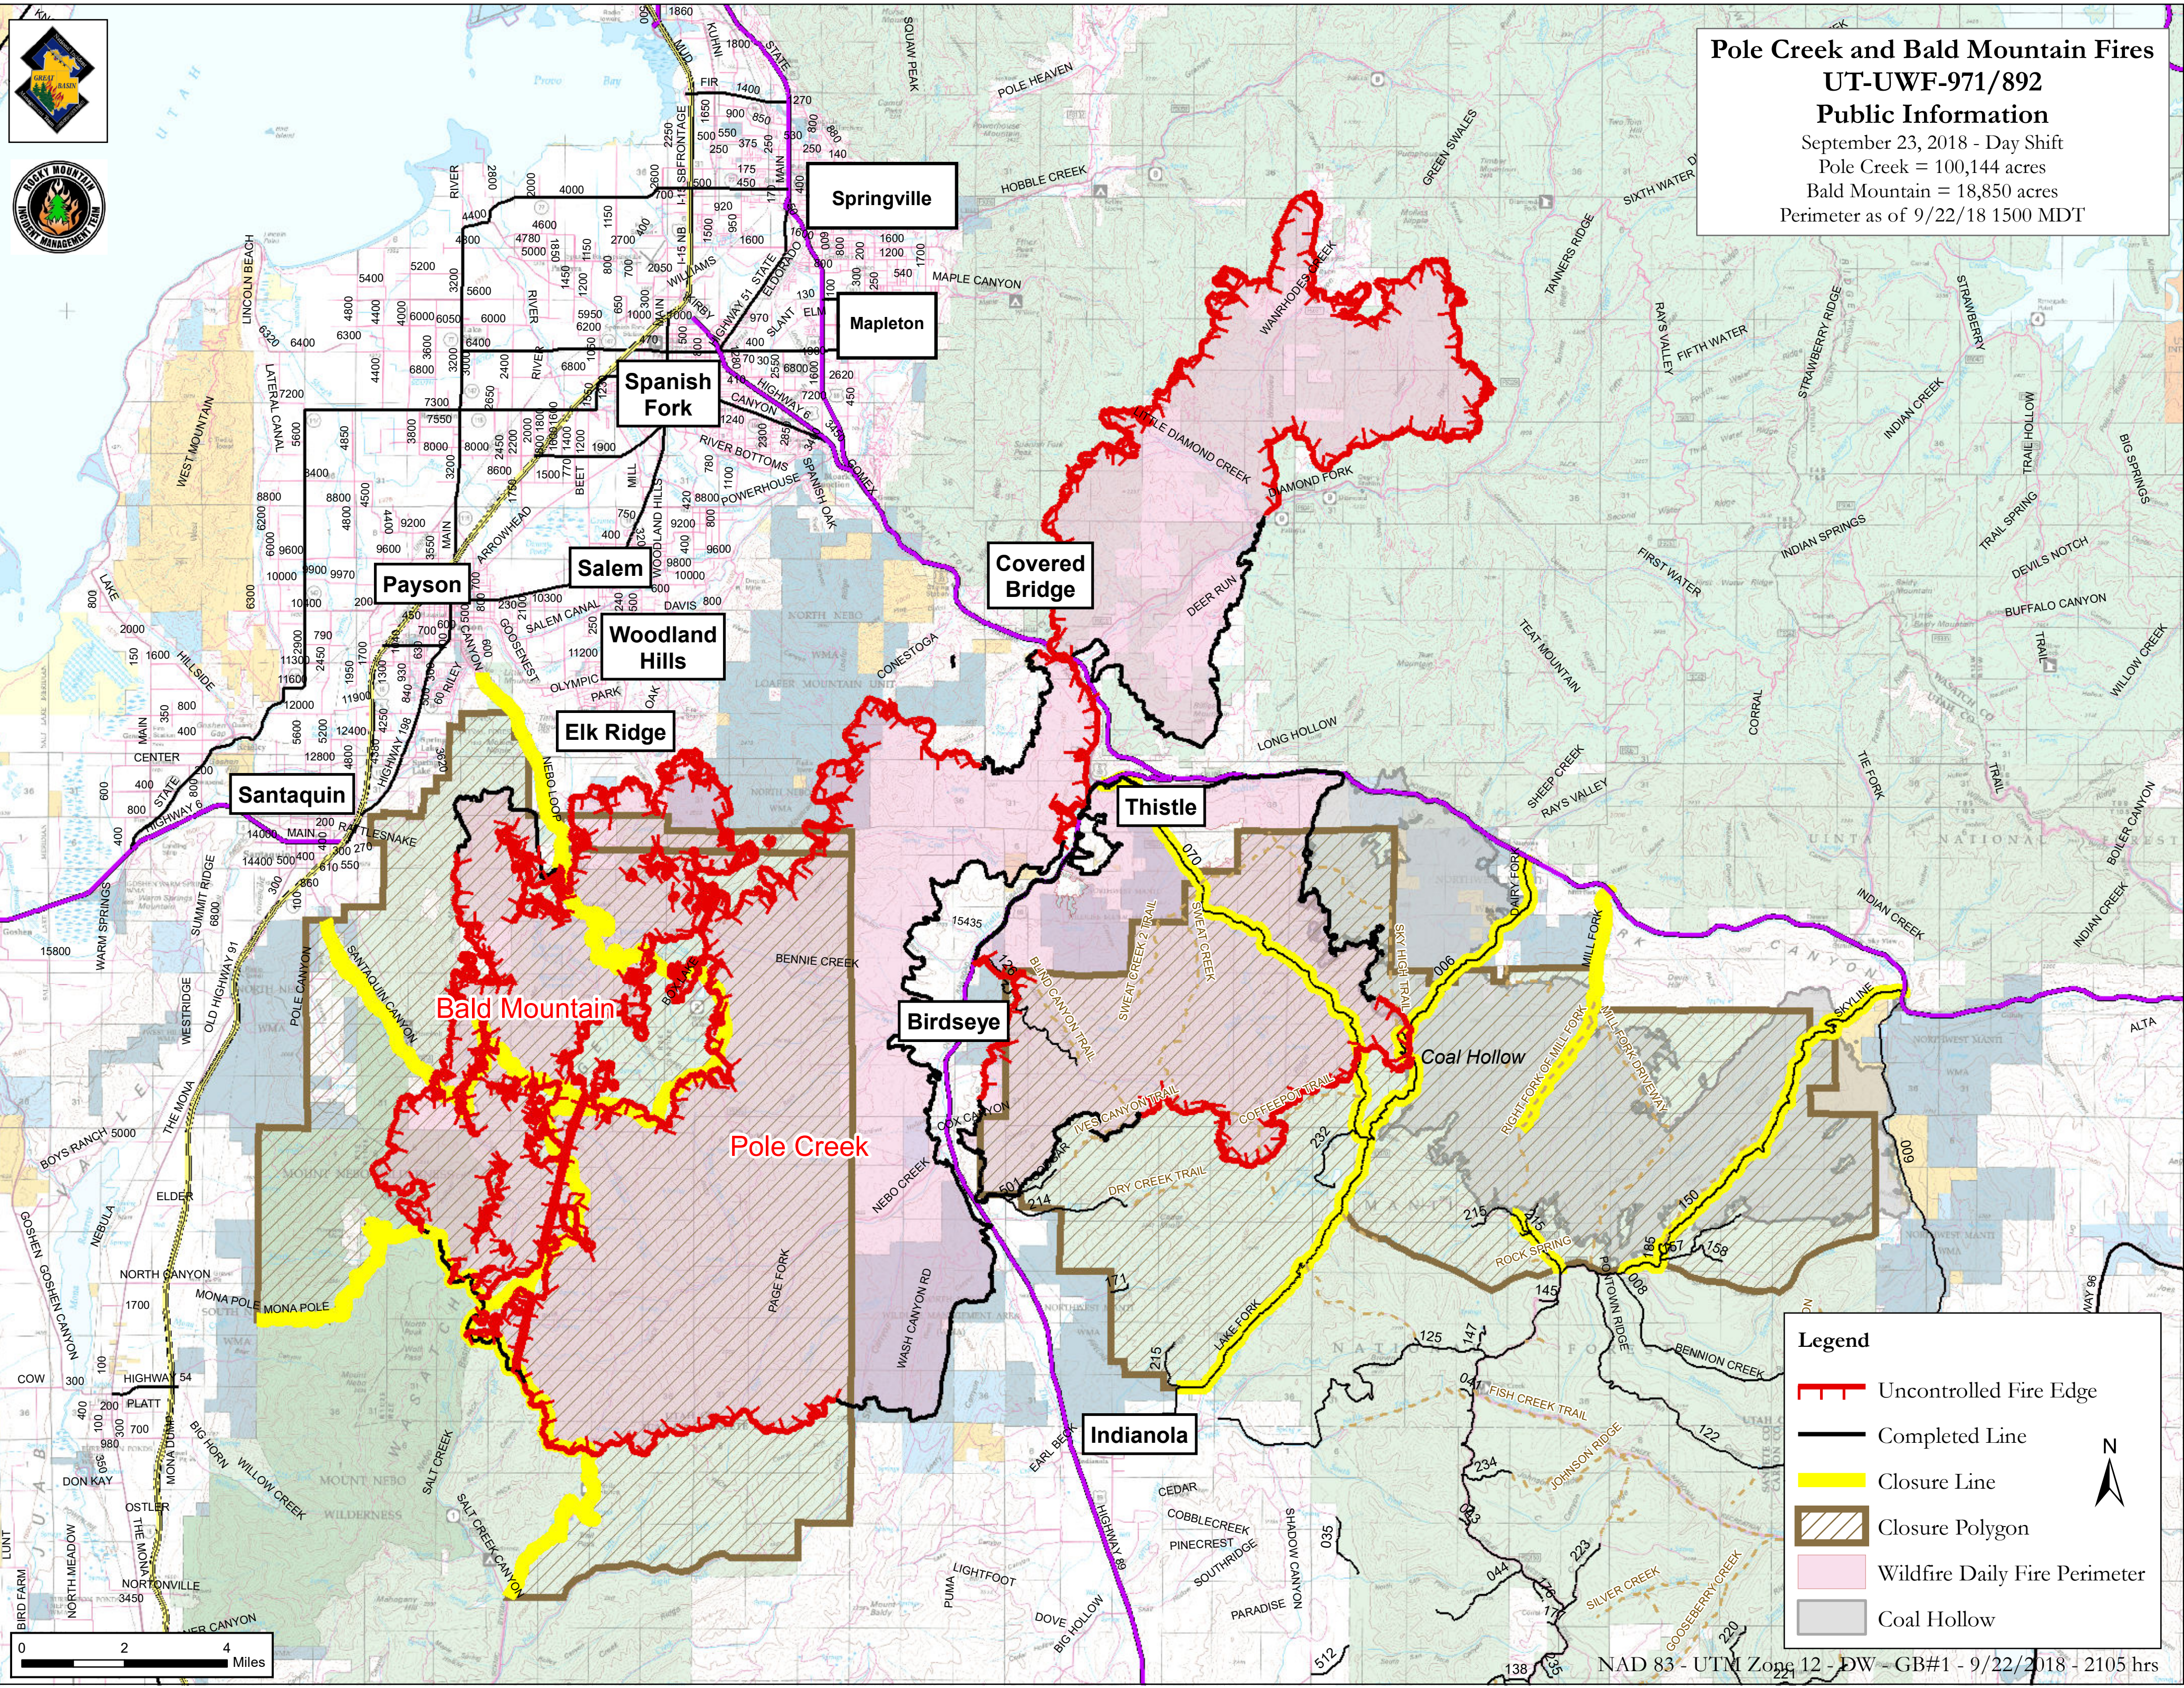

**Pole Creek and Bald Mountain Fires**  
**UT-UWF-971/892**  
**Public Information**  
 September 23, 2018 - Day Shift  
 Pole Creek = 100,144 acres  
 Bald Mountain = 18,850 acres  
 Perimeter as of 9/22/18 1500 MDT

**Legend**

- Uncontrolled Fire Edge
- Completed Line
- Closure Line
- Closure Polygon
- Wildfire Daily Fire Perimeter
- Coal Hollow

N