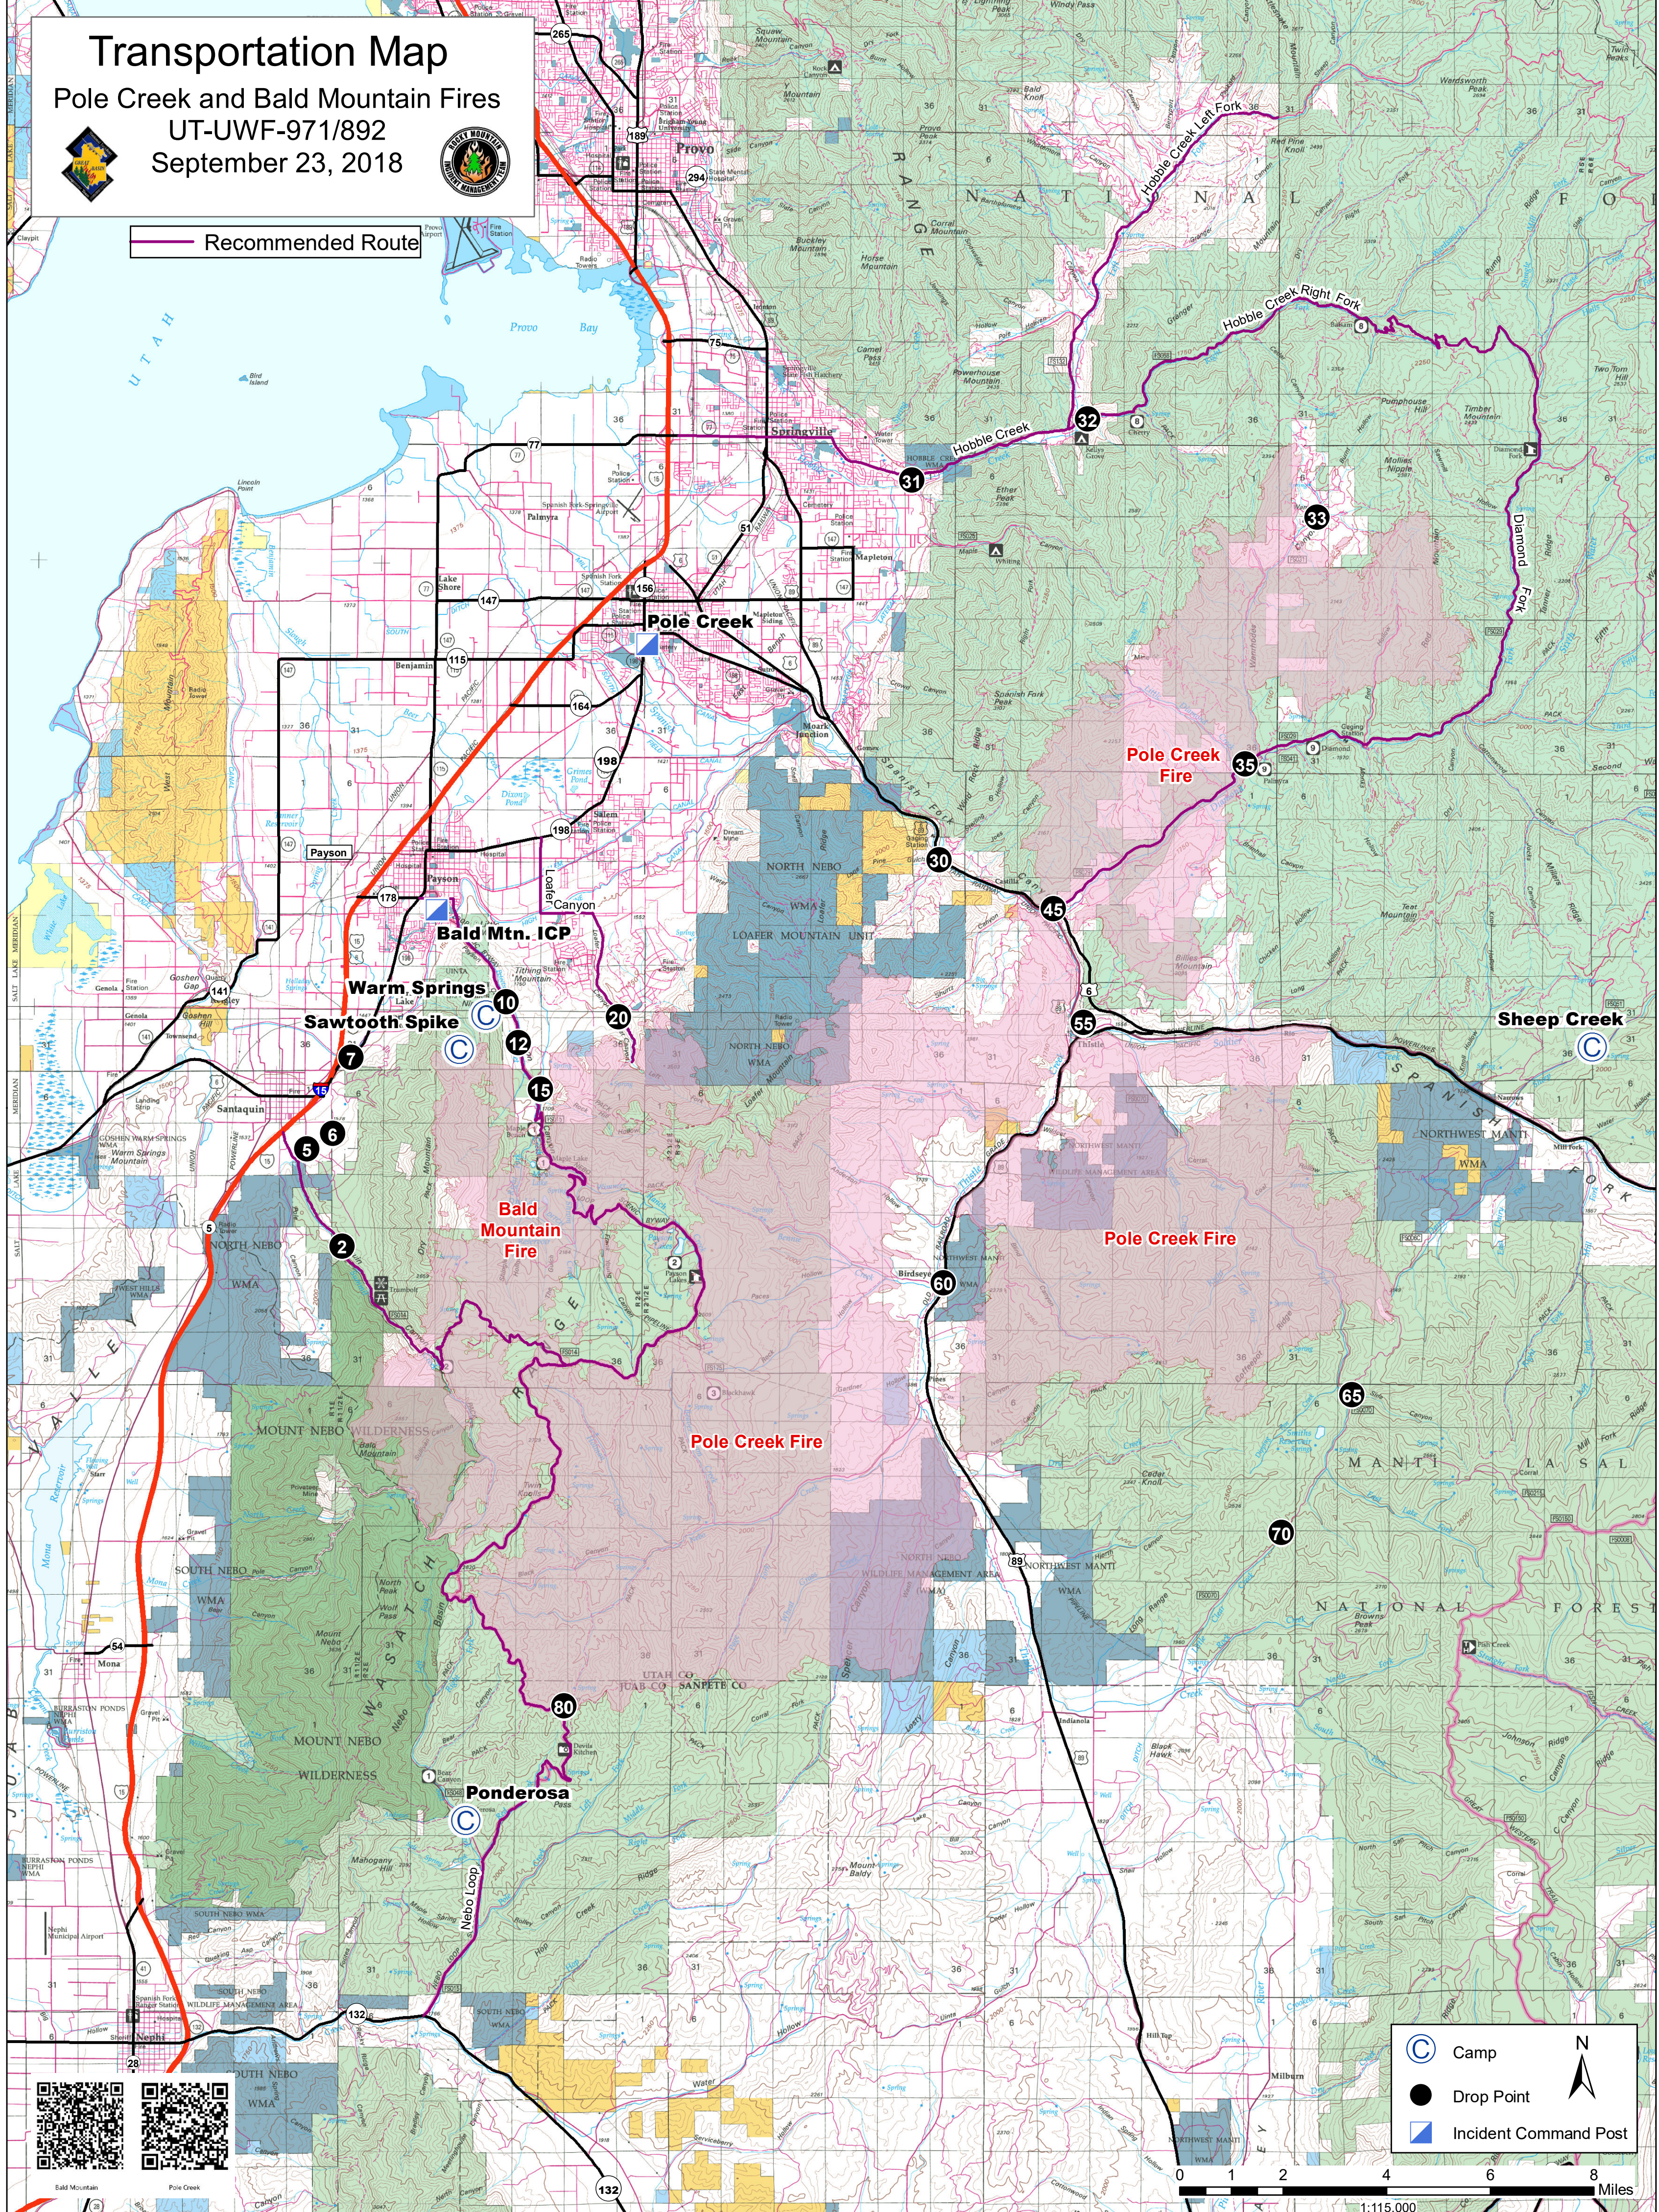

Transportation Map

Pole Creek and Bald Mountain Fires

UT-UWF-971/892

September 23, 2018

Recommended Route

- Camp
- Drop Point
- Incident Command Post

0 1 2 4 6 8 Miles

1:115,000