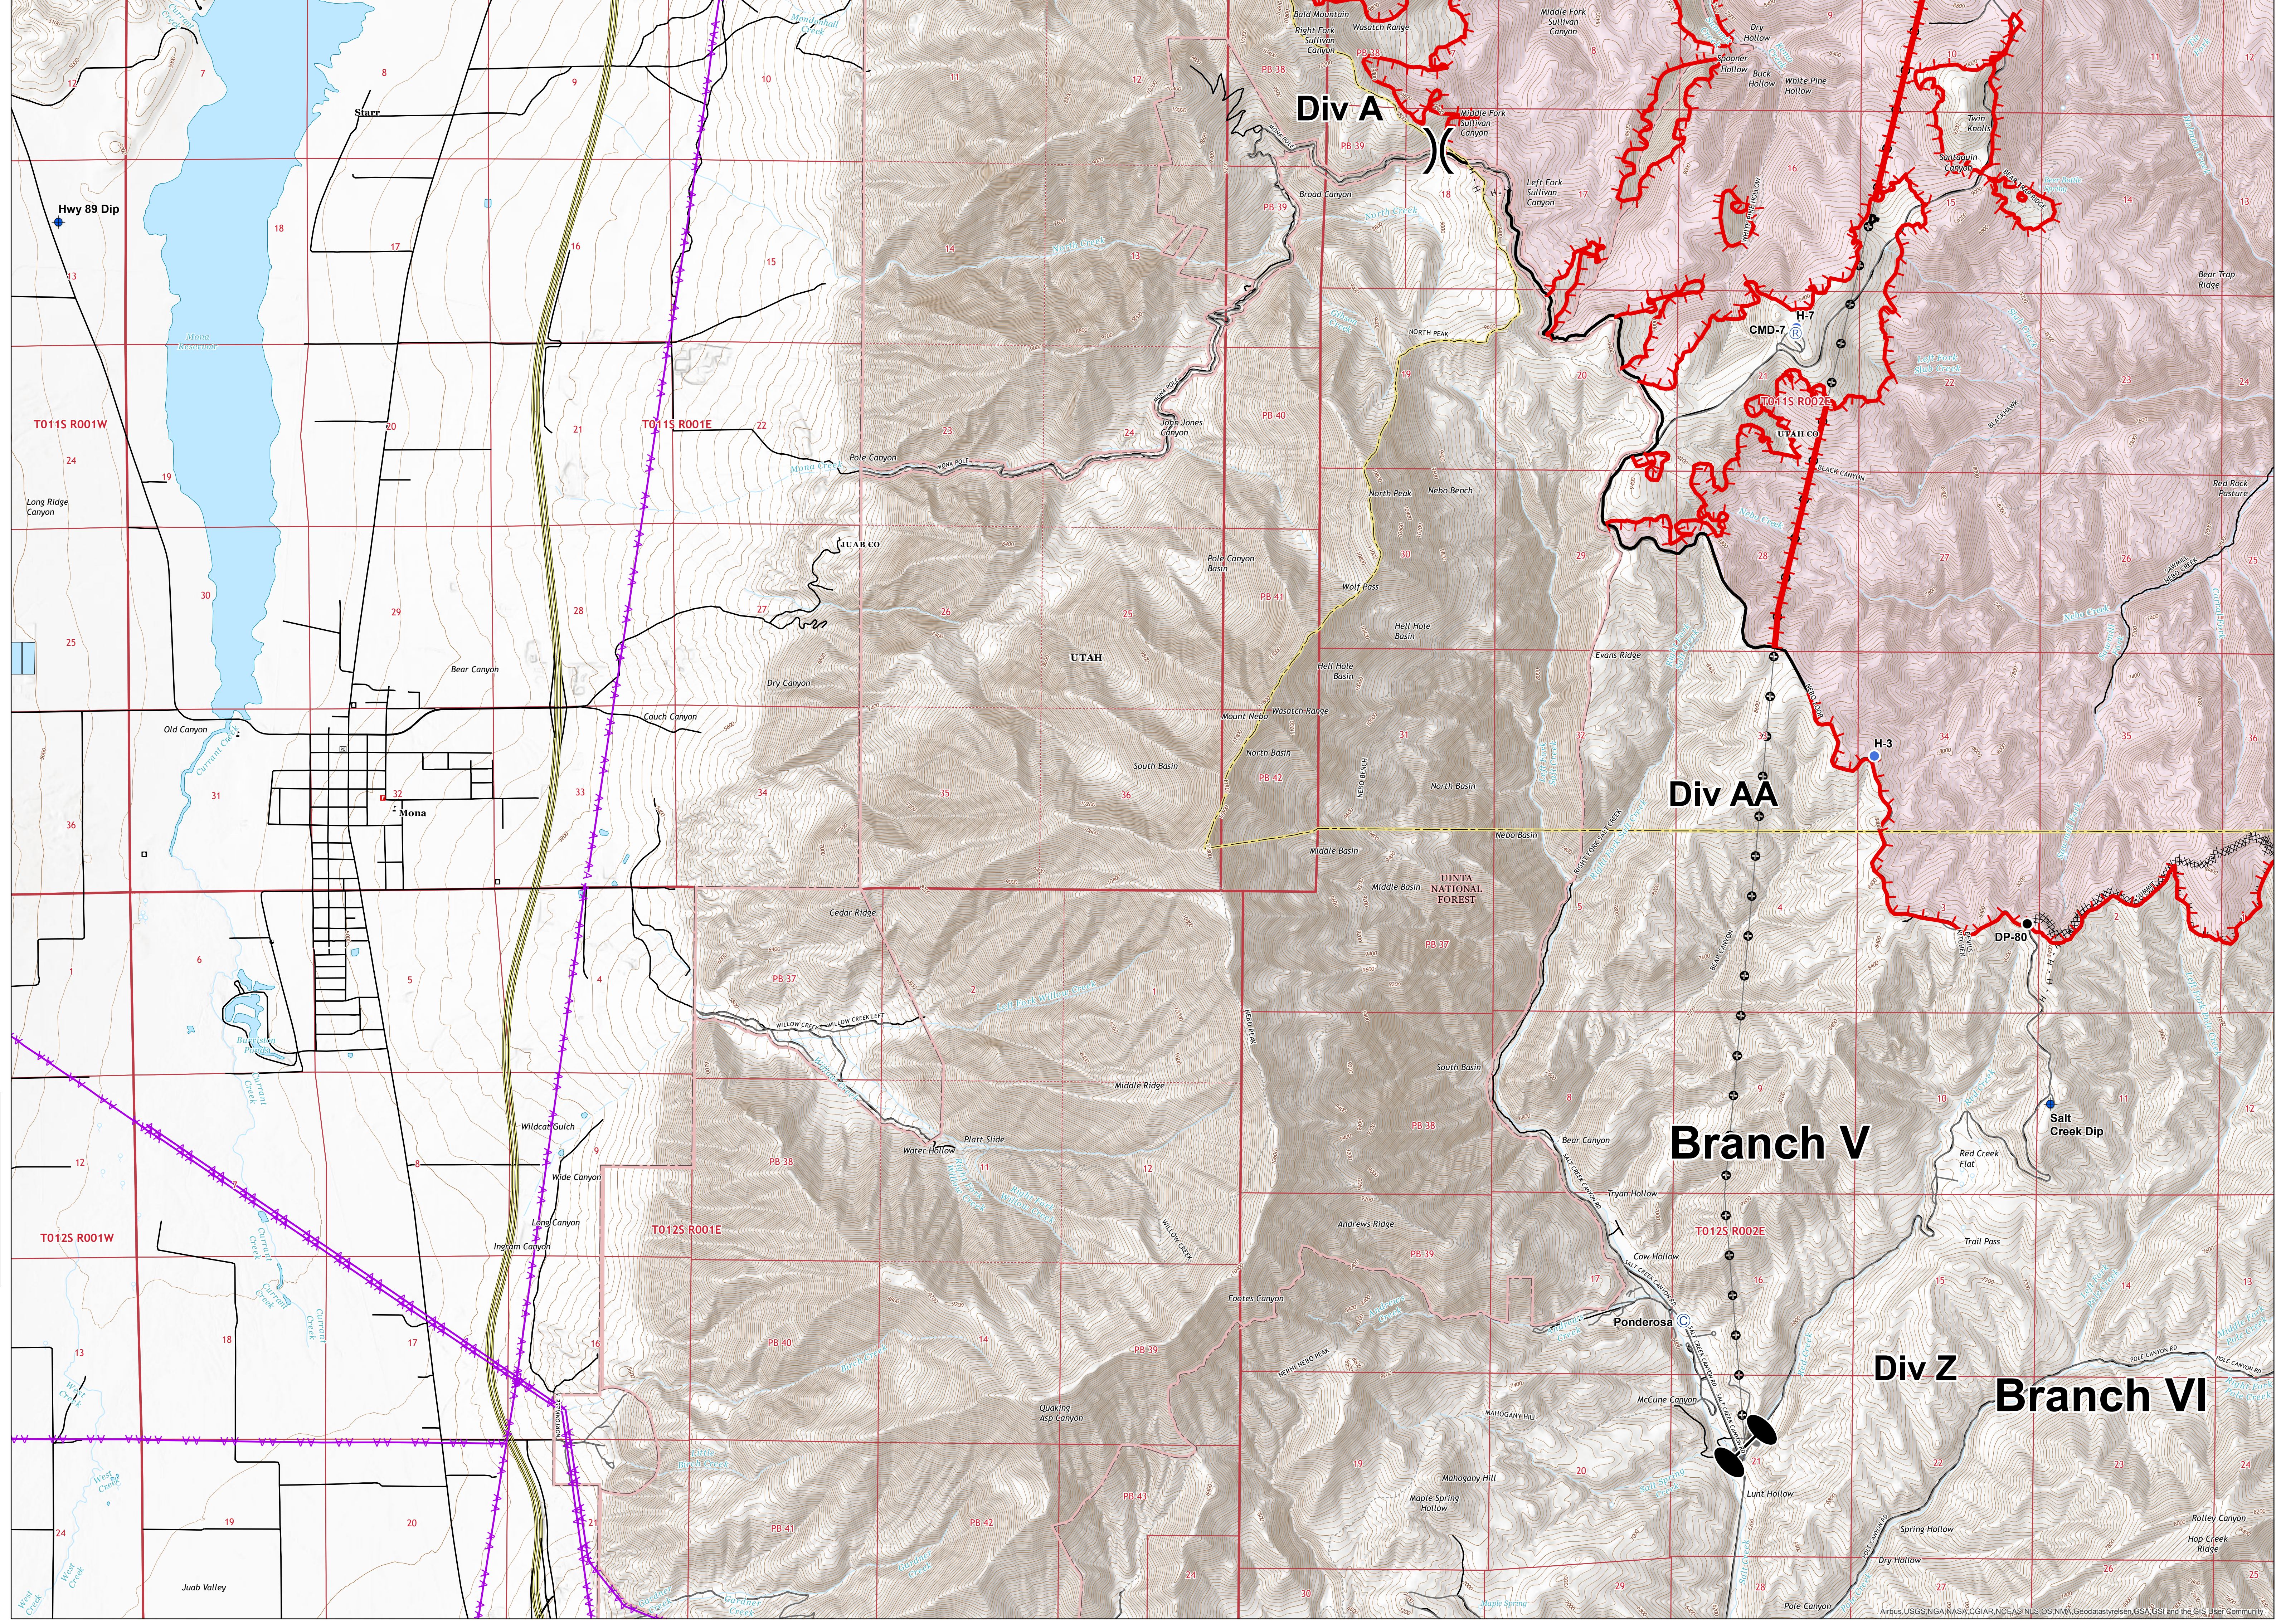

Pole Creek Bald Mtn IAP Map

Div AA
 UT-UWF-000971
 September 24, 2018
 Day Shift

Pole Creek 101,423 acres
 as of 9/22/18 2230 MDT
 Bald Mtn. 18,596 acres
 as of 9/22/2018 2230 MDT

Page 6 of 12

- Legend**
- Camp
 - Dip Site
 - Helispot
 - Repeater
 - Division Break
 - Zone Break
 - Electrical Lines
 - Uncontrolled Fire Edge
 - Completed Line
 - Completed Dozer Line
 - Completed Hand Line
 - Road as Completed Line
 - Zone

Miles
 0 0.1 0.2 0.3 0.4 0.5

NAD 83
 UTM Zone 12

BM - GB#1
 9/23/2018
 2219

Airbus, USGS, NOAA, NASA, CGIAR, NCEAS, NLS, OS, NMA, Geodatasystems, GSA, GSI, and the GIS User Community