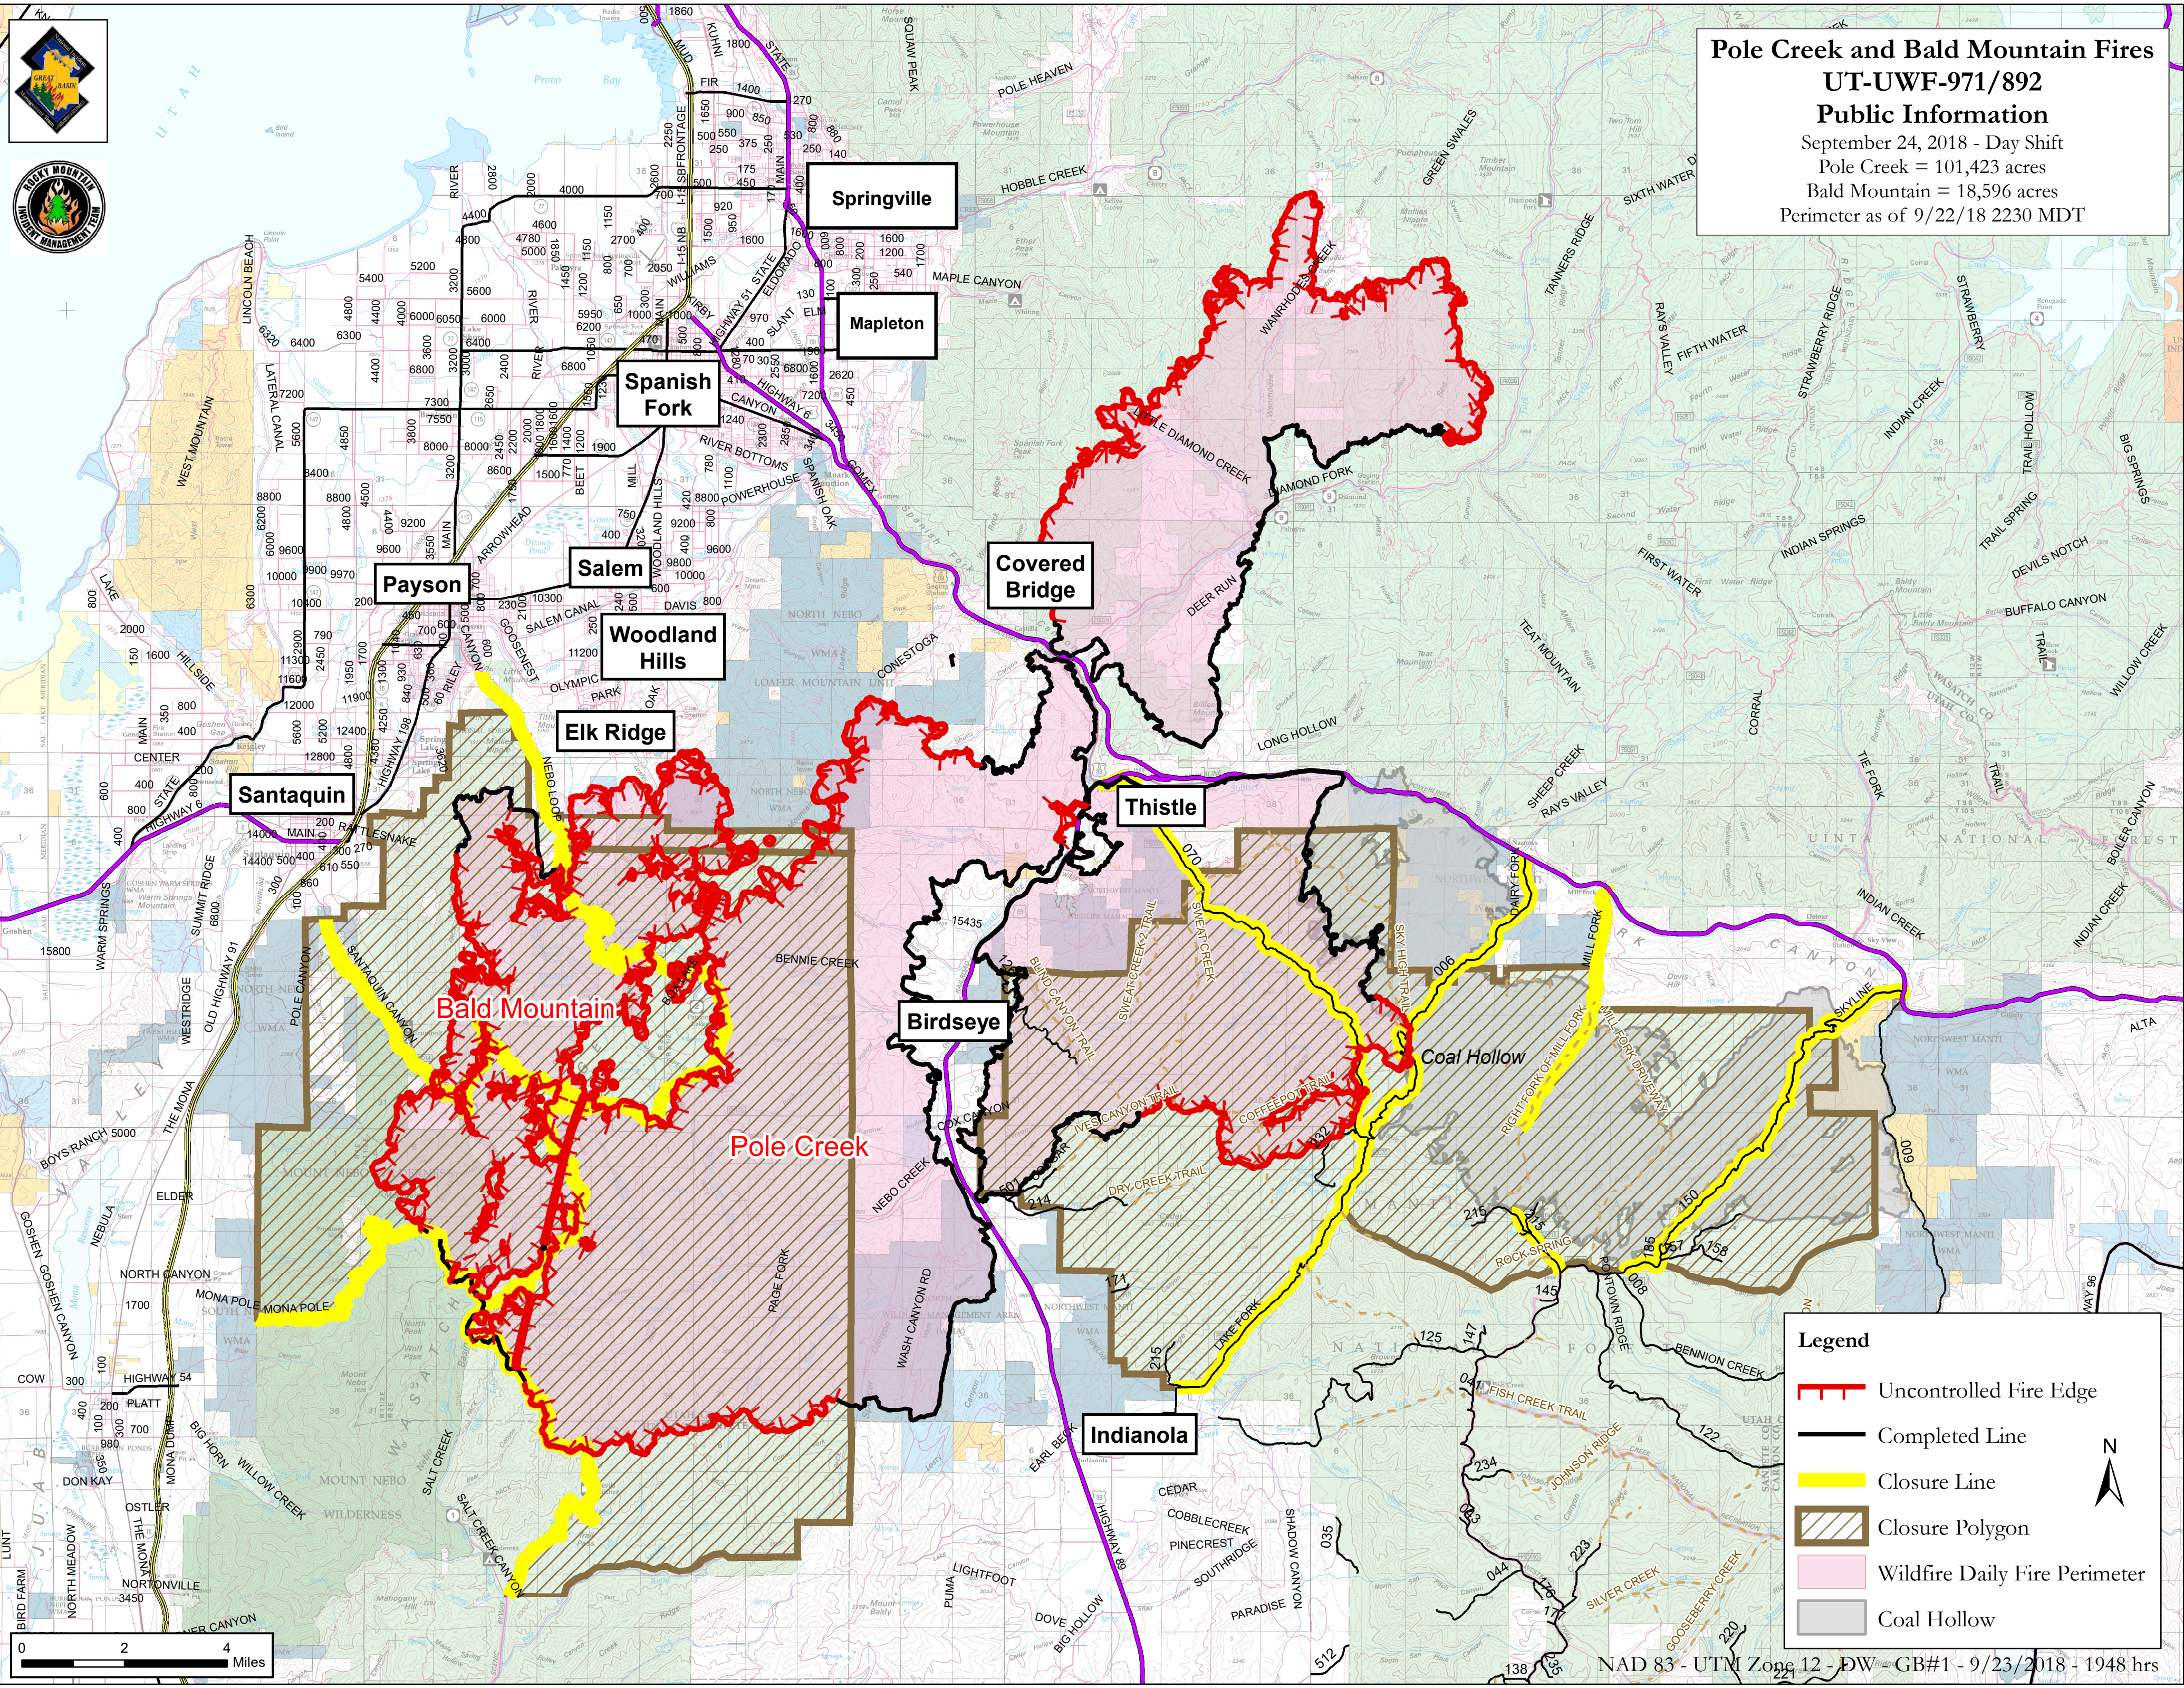

**Pole Creek and Bald Mountain Fires**  
**UT-UWF-971/892**  
**Public Information**  
 September 24, 2018 - Day Shift  
 Pole Creek = 101,423 acres  
 Bald Mountain = 18,596 acres  
 Perimeter as of 9/22/18 2230 MDT

**Legend**

- Uncontrolled Fire Edge
- Completed Line
- Closure Line
- Closure Polygon
- Wildfire Daily Fire Perimeter
- Coal Hollow