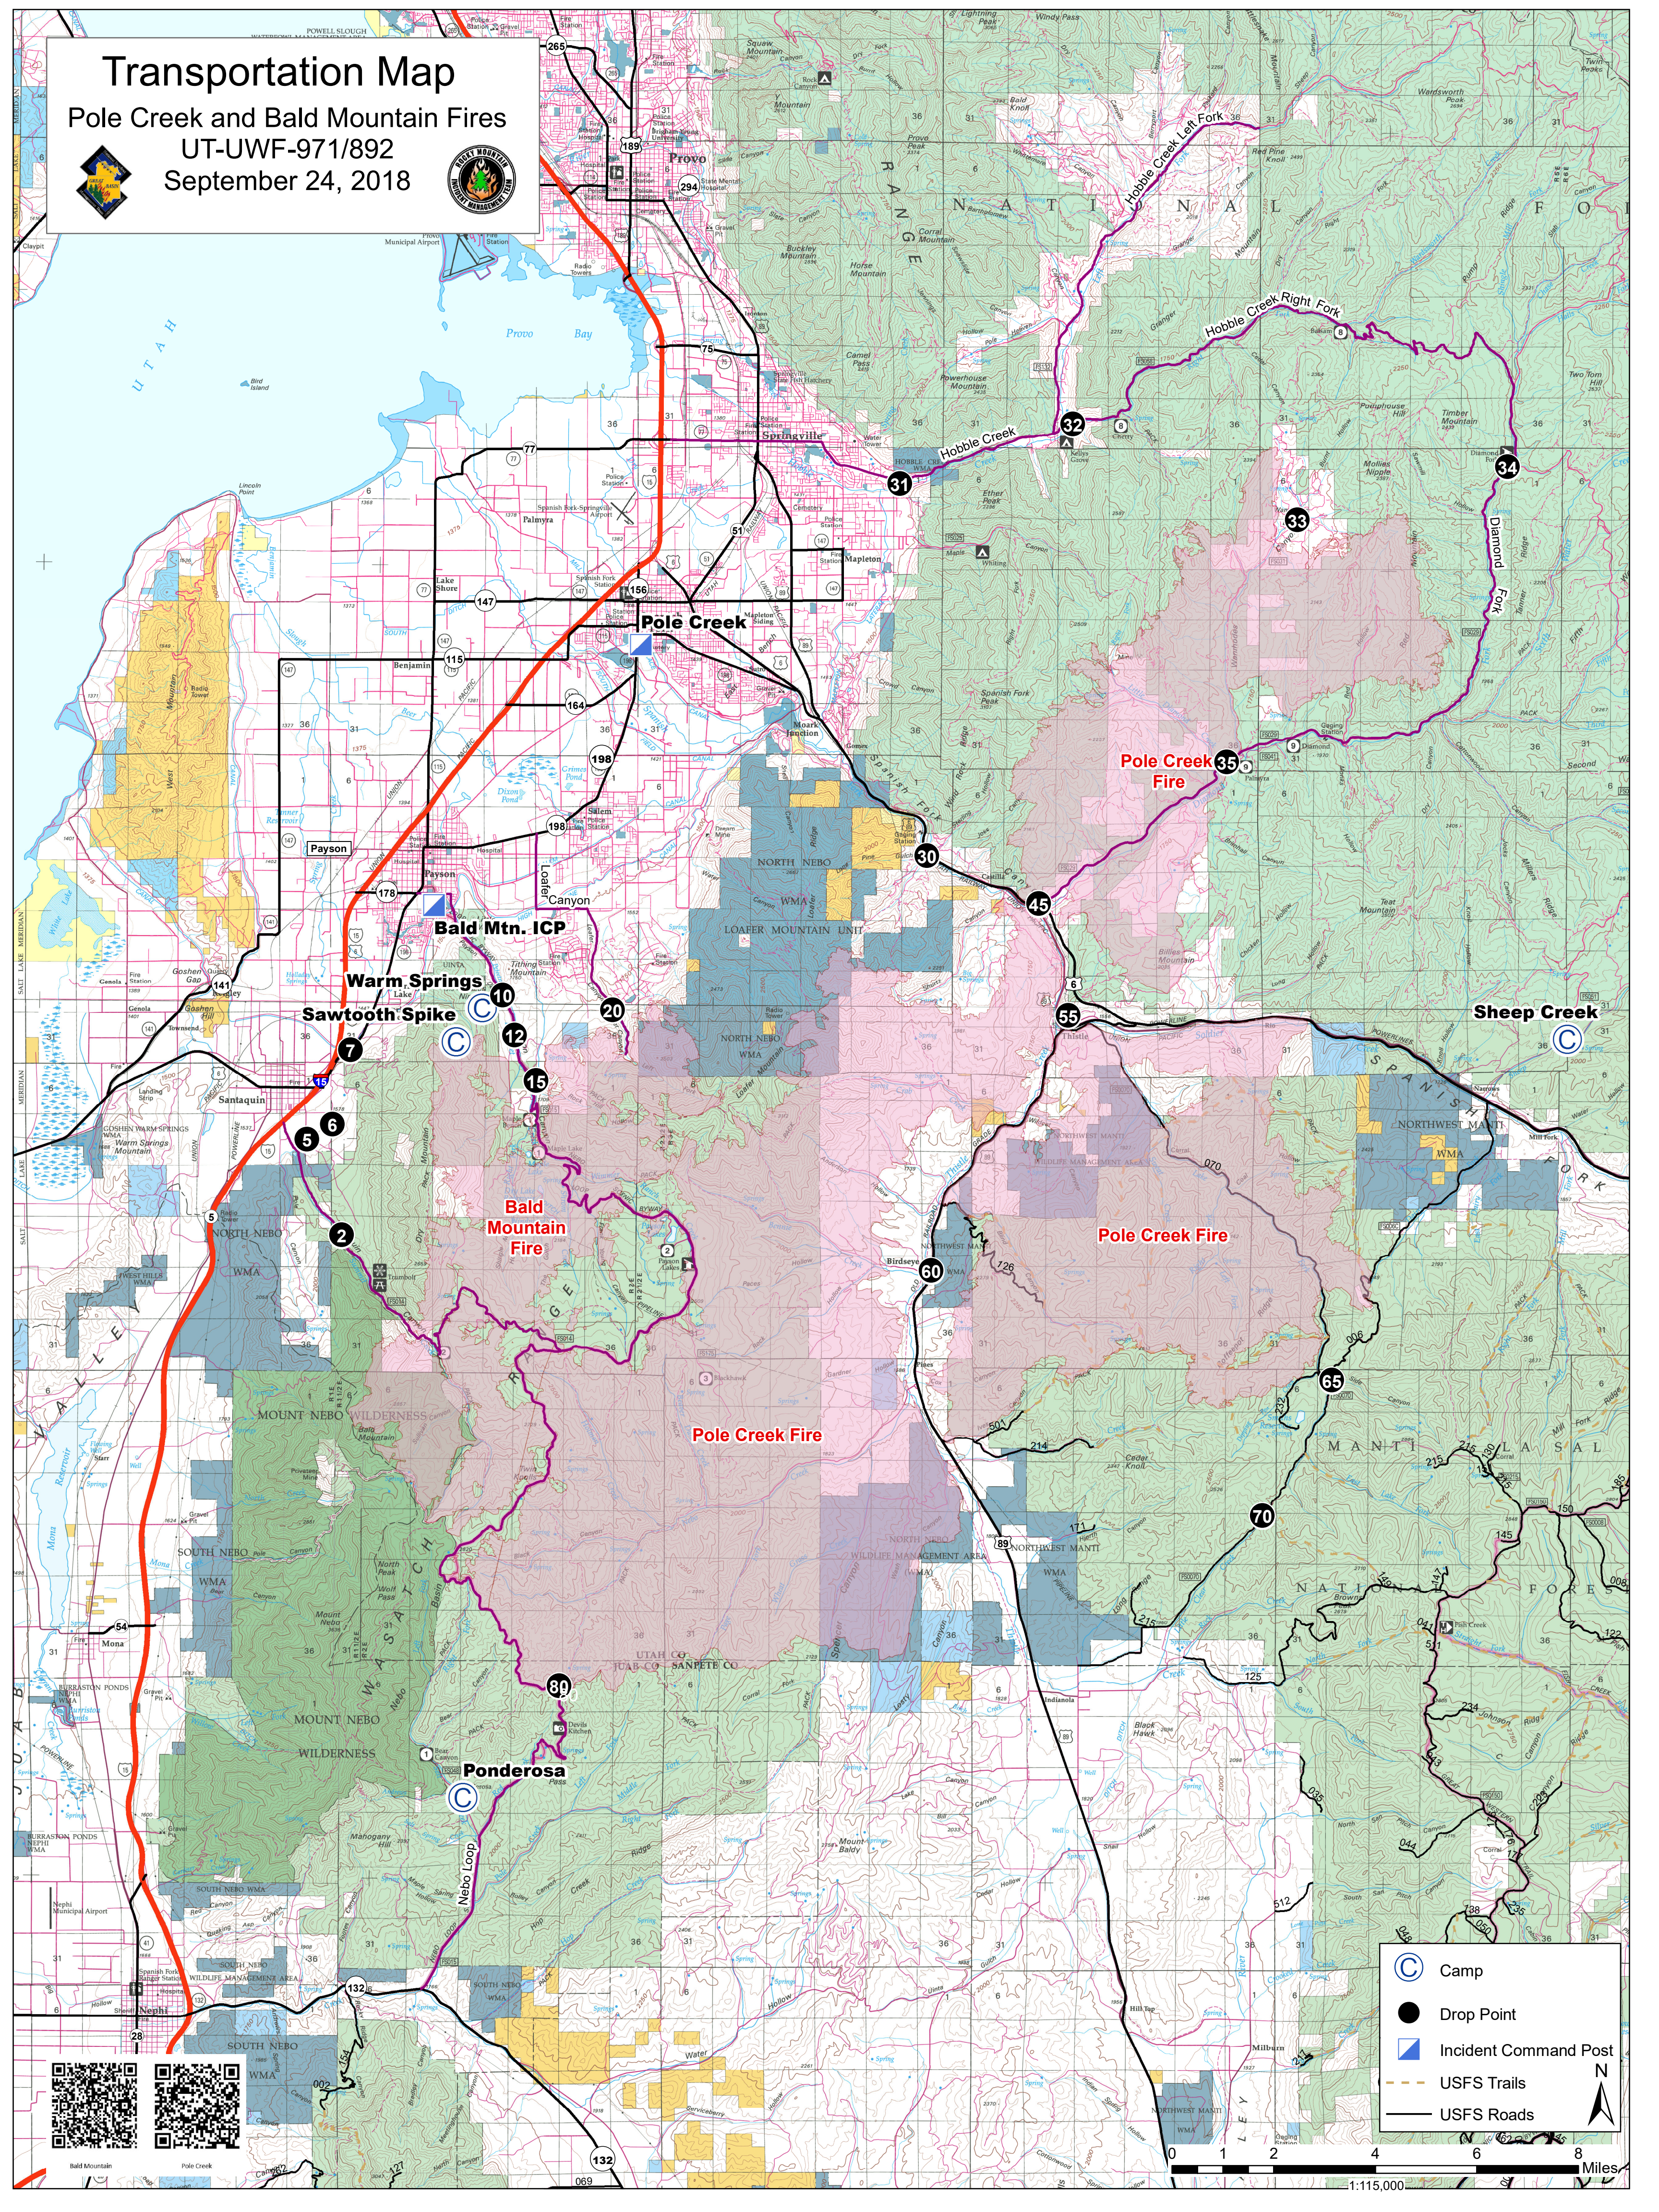

# Transportation Map

Pole Creek and Bald Mountain Fires

UT-UWF-971/892

September 24, 2018

- Camp
- Drop Point
- Incident Command Post
- USFS Trails
- USFS Roads

0 1 2 4 6 8 Miles

1:115,000