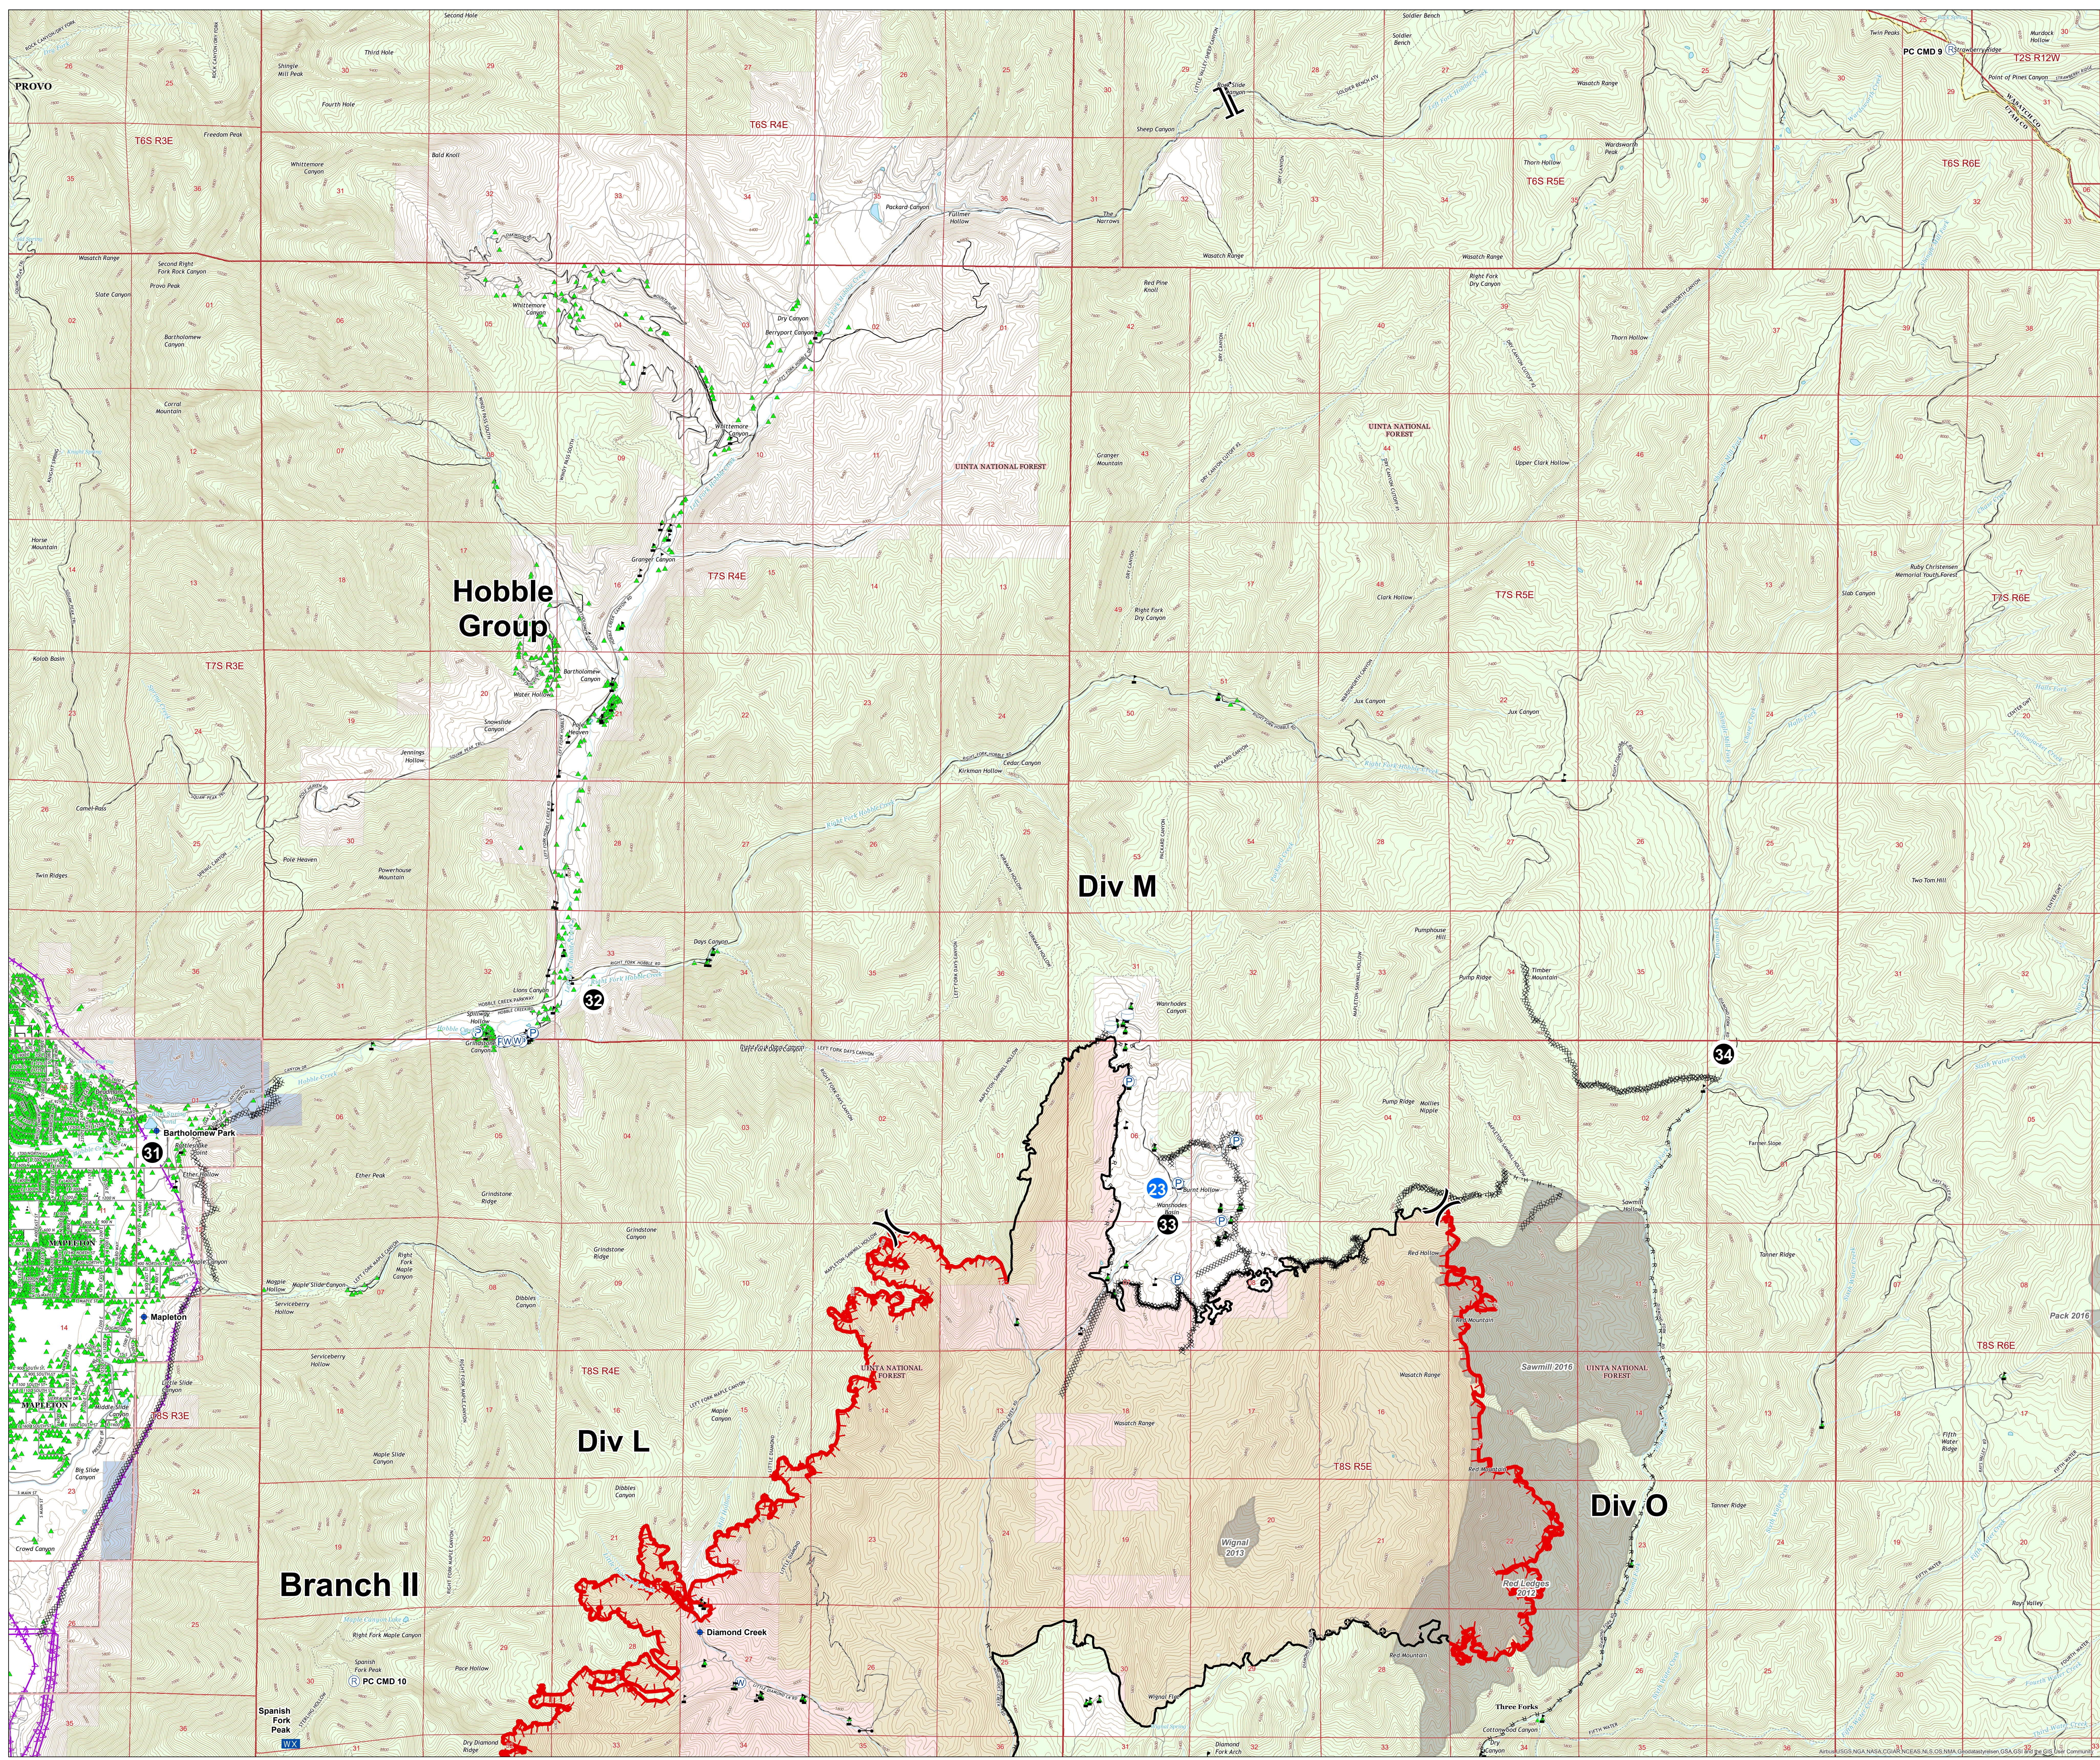

# Pole Creek Bald Mtn DIV Briefing Map

Div M

UT-UWF-000971  
Pole Creek: 101,800 acres  
Bald Mountain: 18,596 acres  
as of 9/24/18 1430

September 25, 2018  
Day Shift

Page 1 of 6

- Dip Site
- Gate
- Mobile Weather Unit
- Pump
- Repeater
- Water Source
- Water Tank
- Value at Risk
- Division Break
- Branch Break
- Uncontrolled Fire Edge
- Completed Line
- Completed Dozer Line
- Completed Hand Line
- Road as Completed Line
- Completed Burnout
- Zone
- Structure
- Event Polygon
- 2009-2018 Fire History
- LandStatus**
- Private
- Wildlife Preserve
- National Forest

NAD83  
UTM Zone 12  
0 0.5 1  
Miles