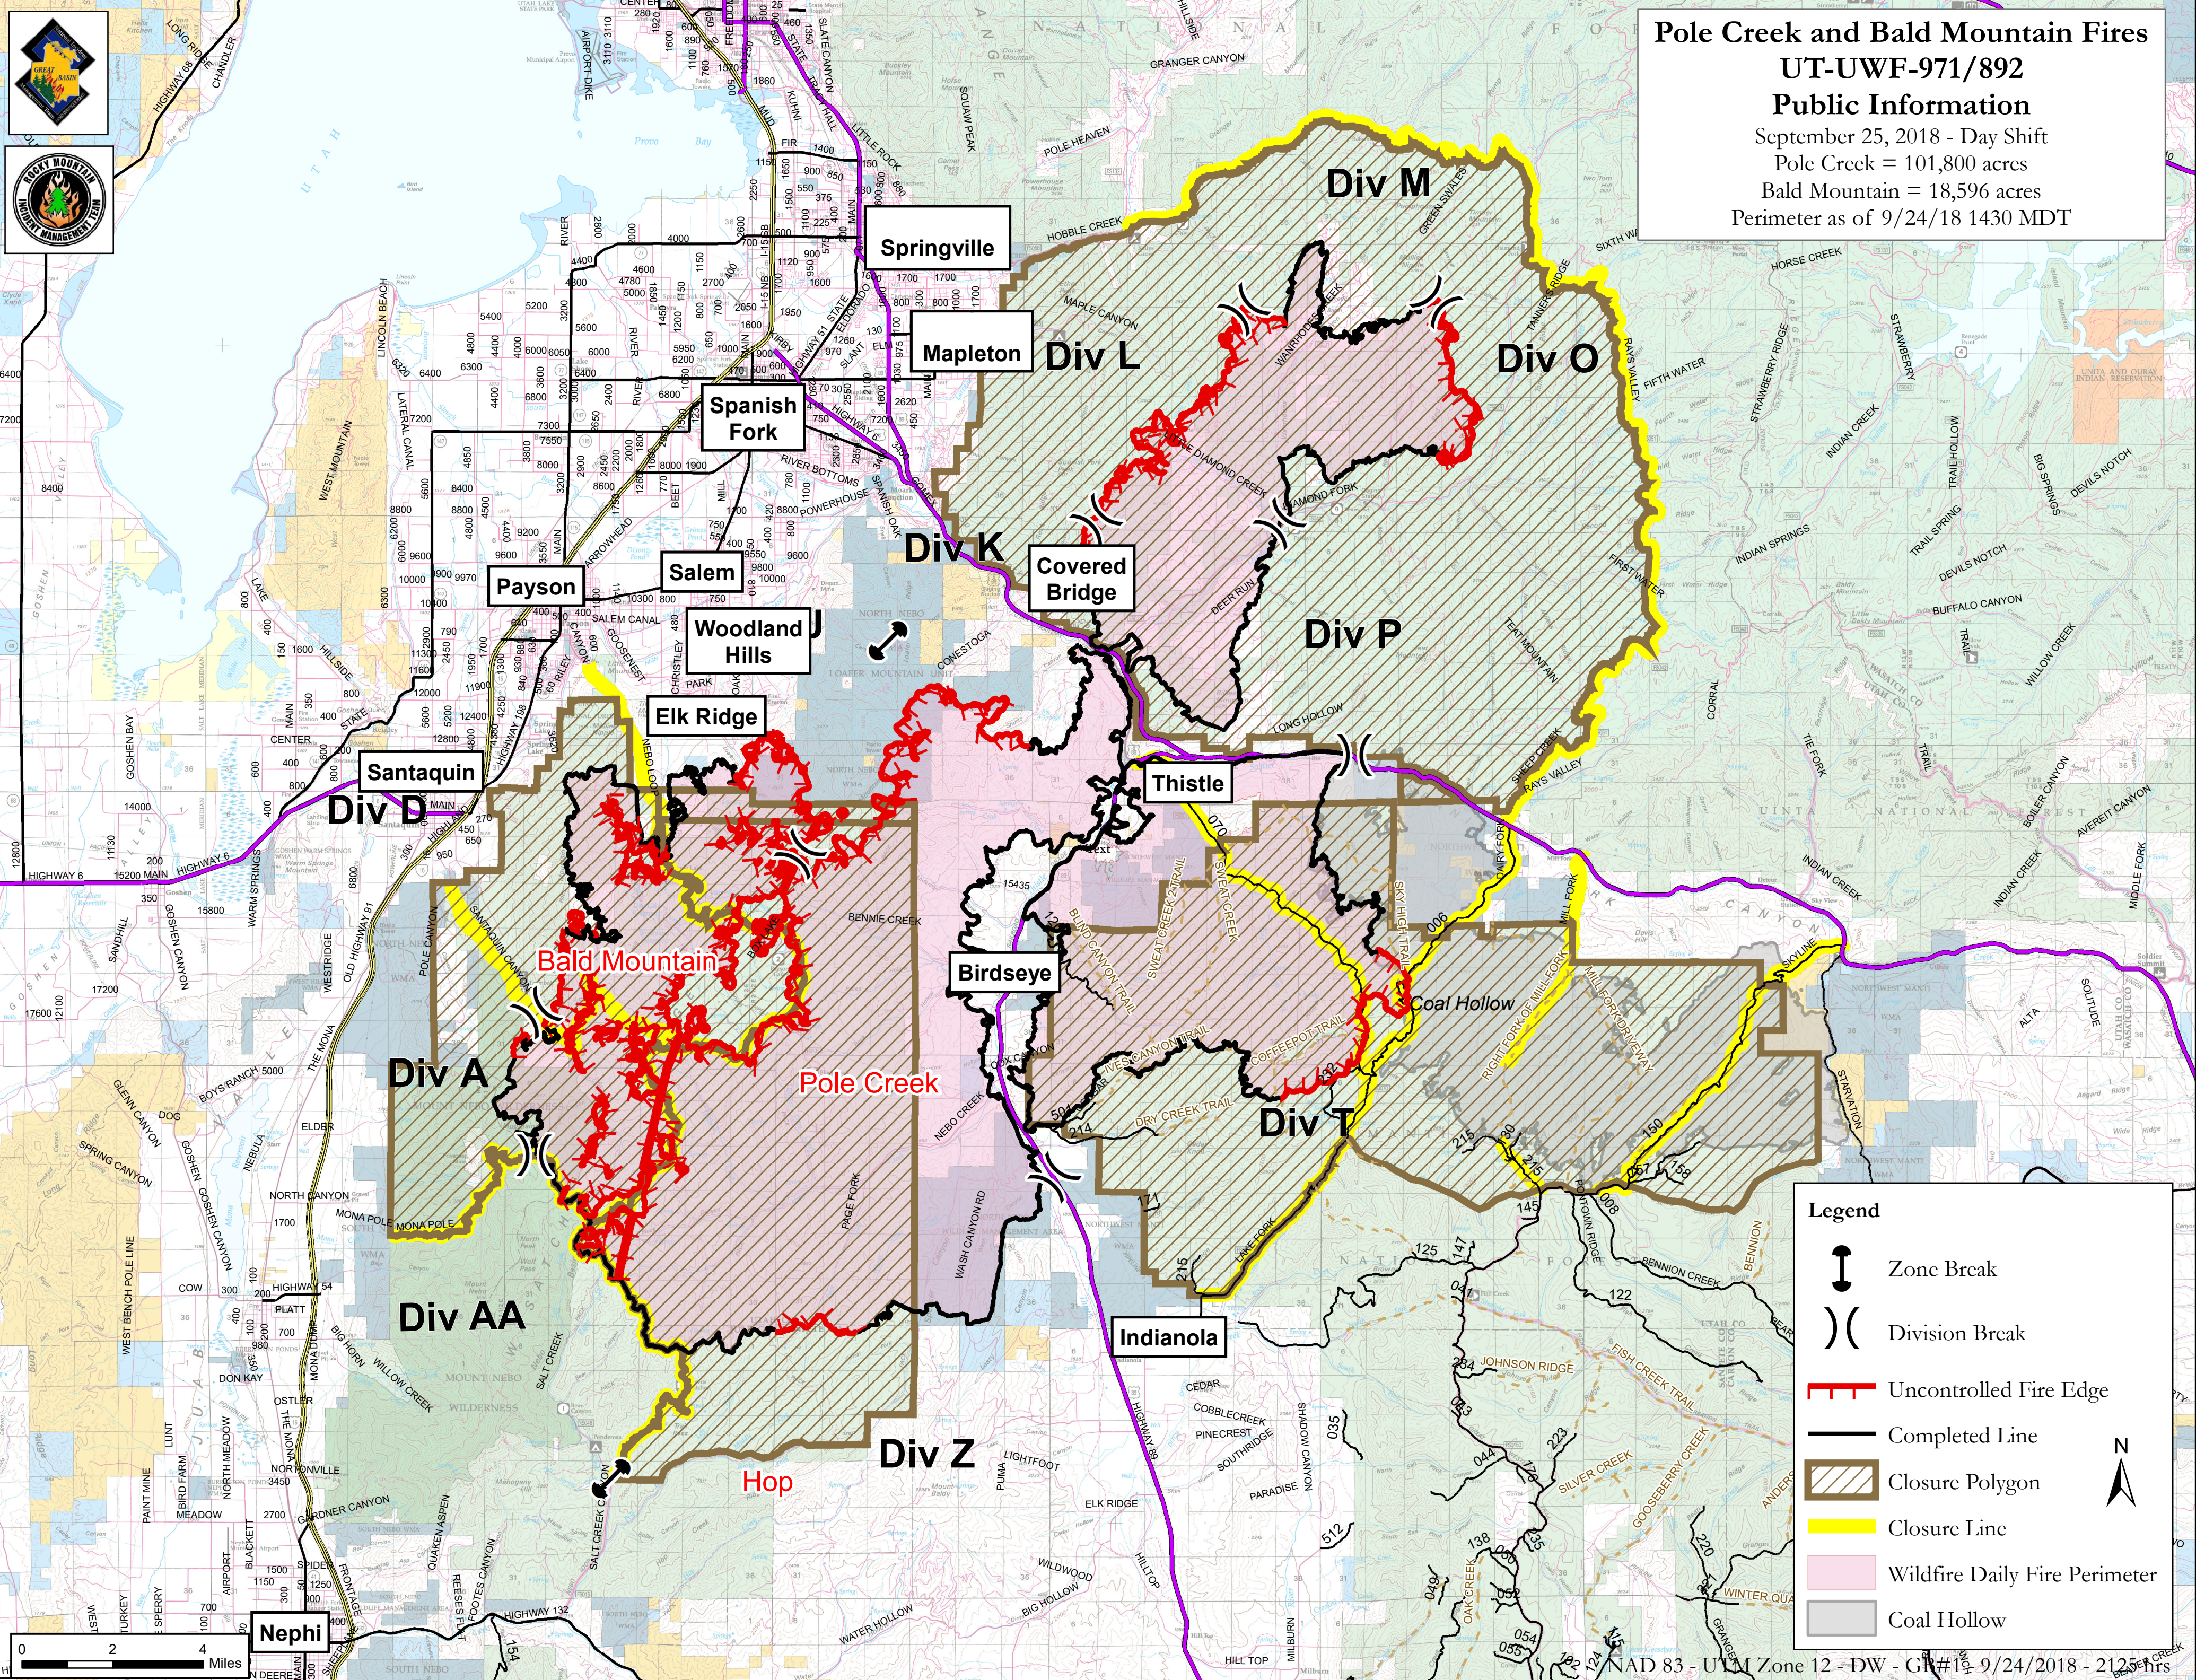

Pole Creek and Bald Mountain Fires
UT-UWF-971/892
Public Information
 September 25, 2018 - Day Shift
 Pole Creek = 101,800 acres
 Bald Mountain = 18,596 acres
 Perimeter as of 9/24/18 1430 MDT

Legend

- Zone Break
- Division Break
- Uncontrolled Fire Edge
- Completed Line
- Closure Polygon
- Closure Line
- Wildfire Daily Fire Perimeter
- Coal Hollow