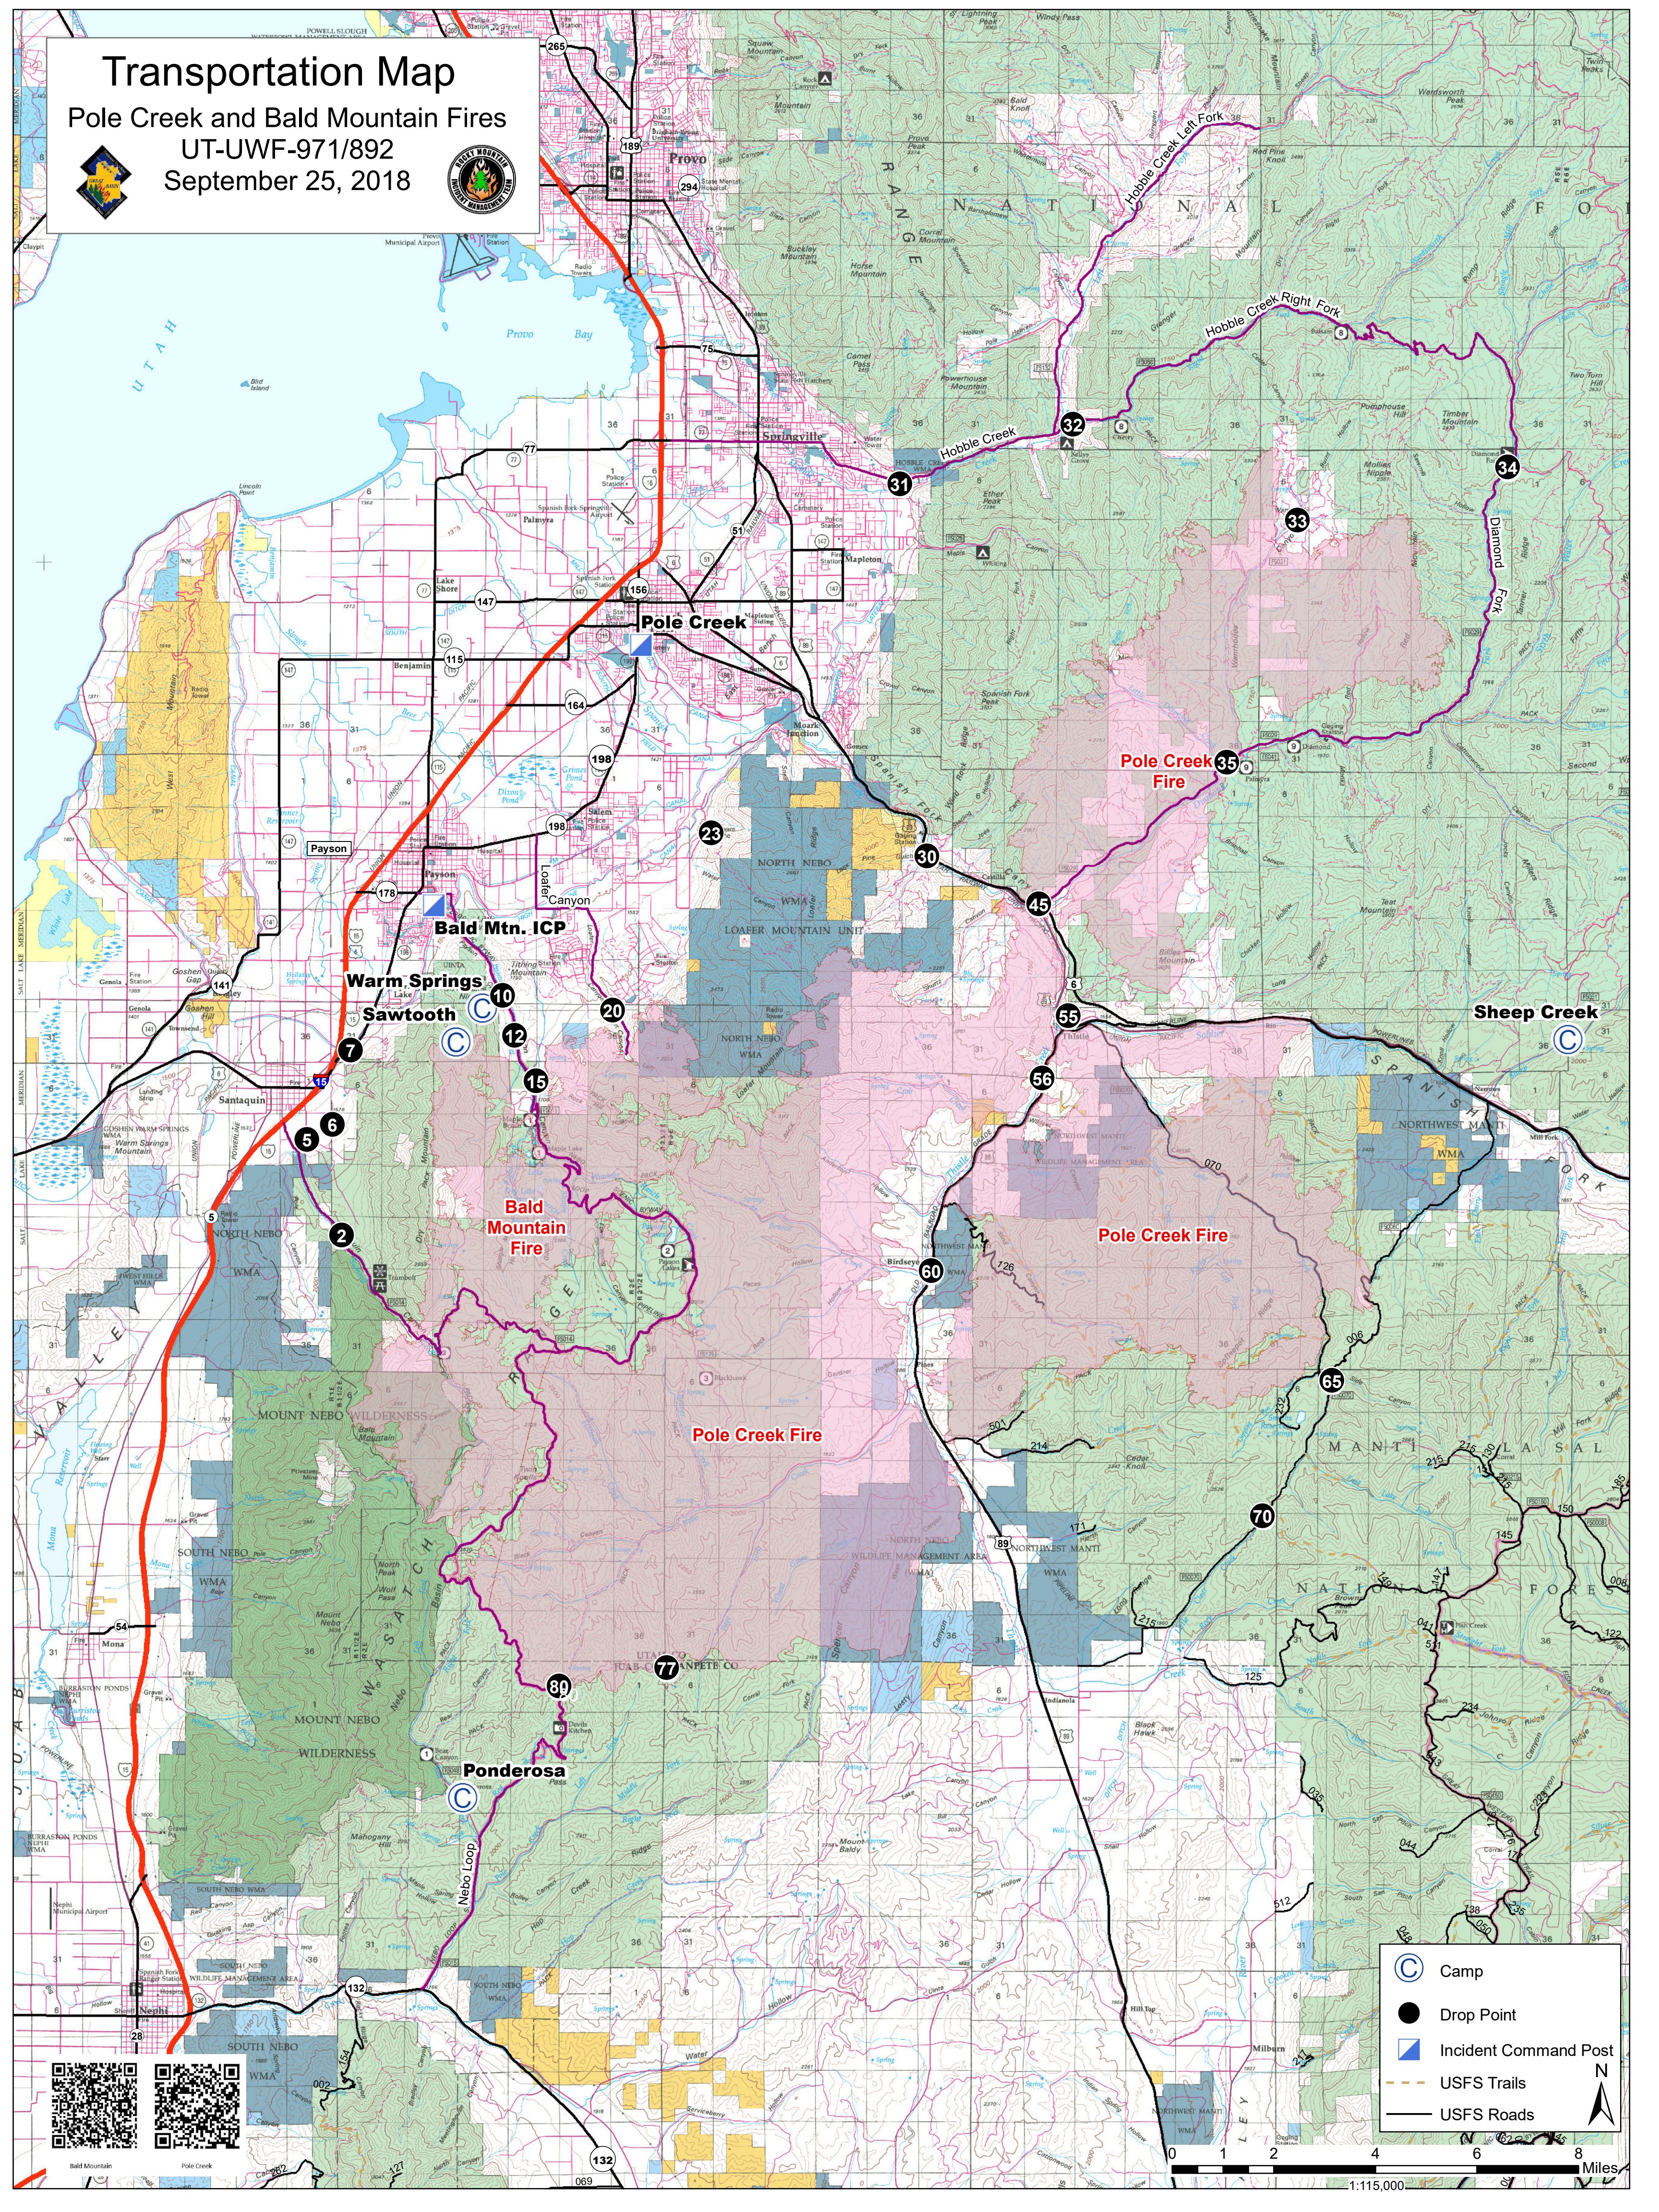

Transportation Map

Pole Creek and Bald Mountain Fires

UT-UWF-971/892

September 25, 2018

- Camp
- Drop Point
- Incident Command Post
- USFS Trails
- USFS Roads

1:115,000