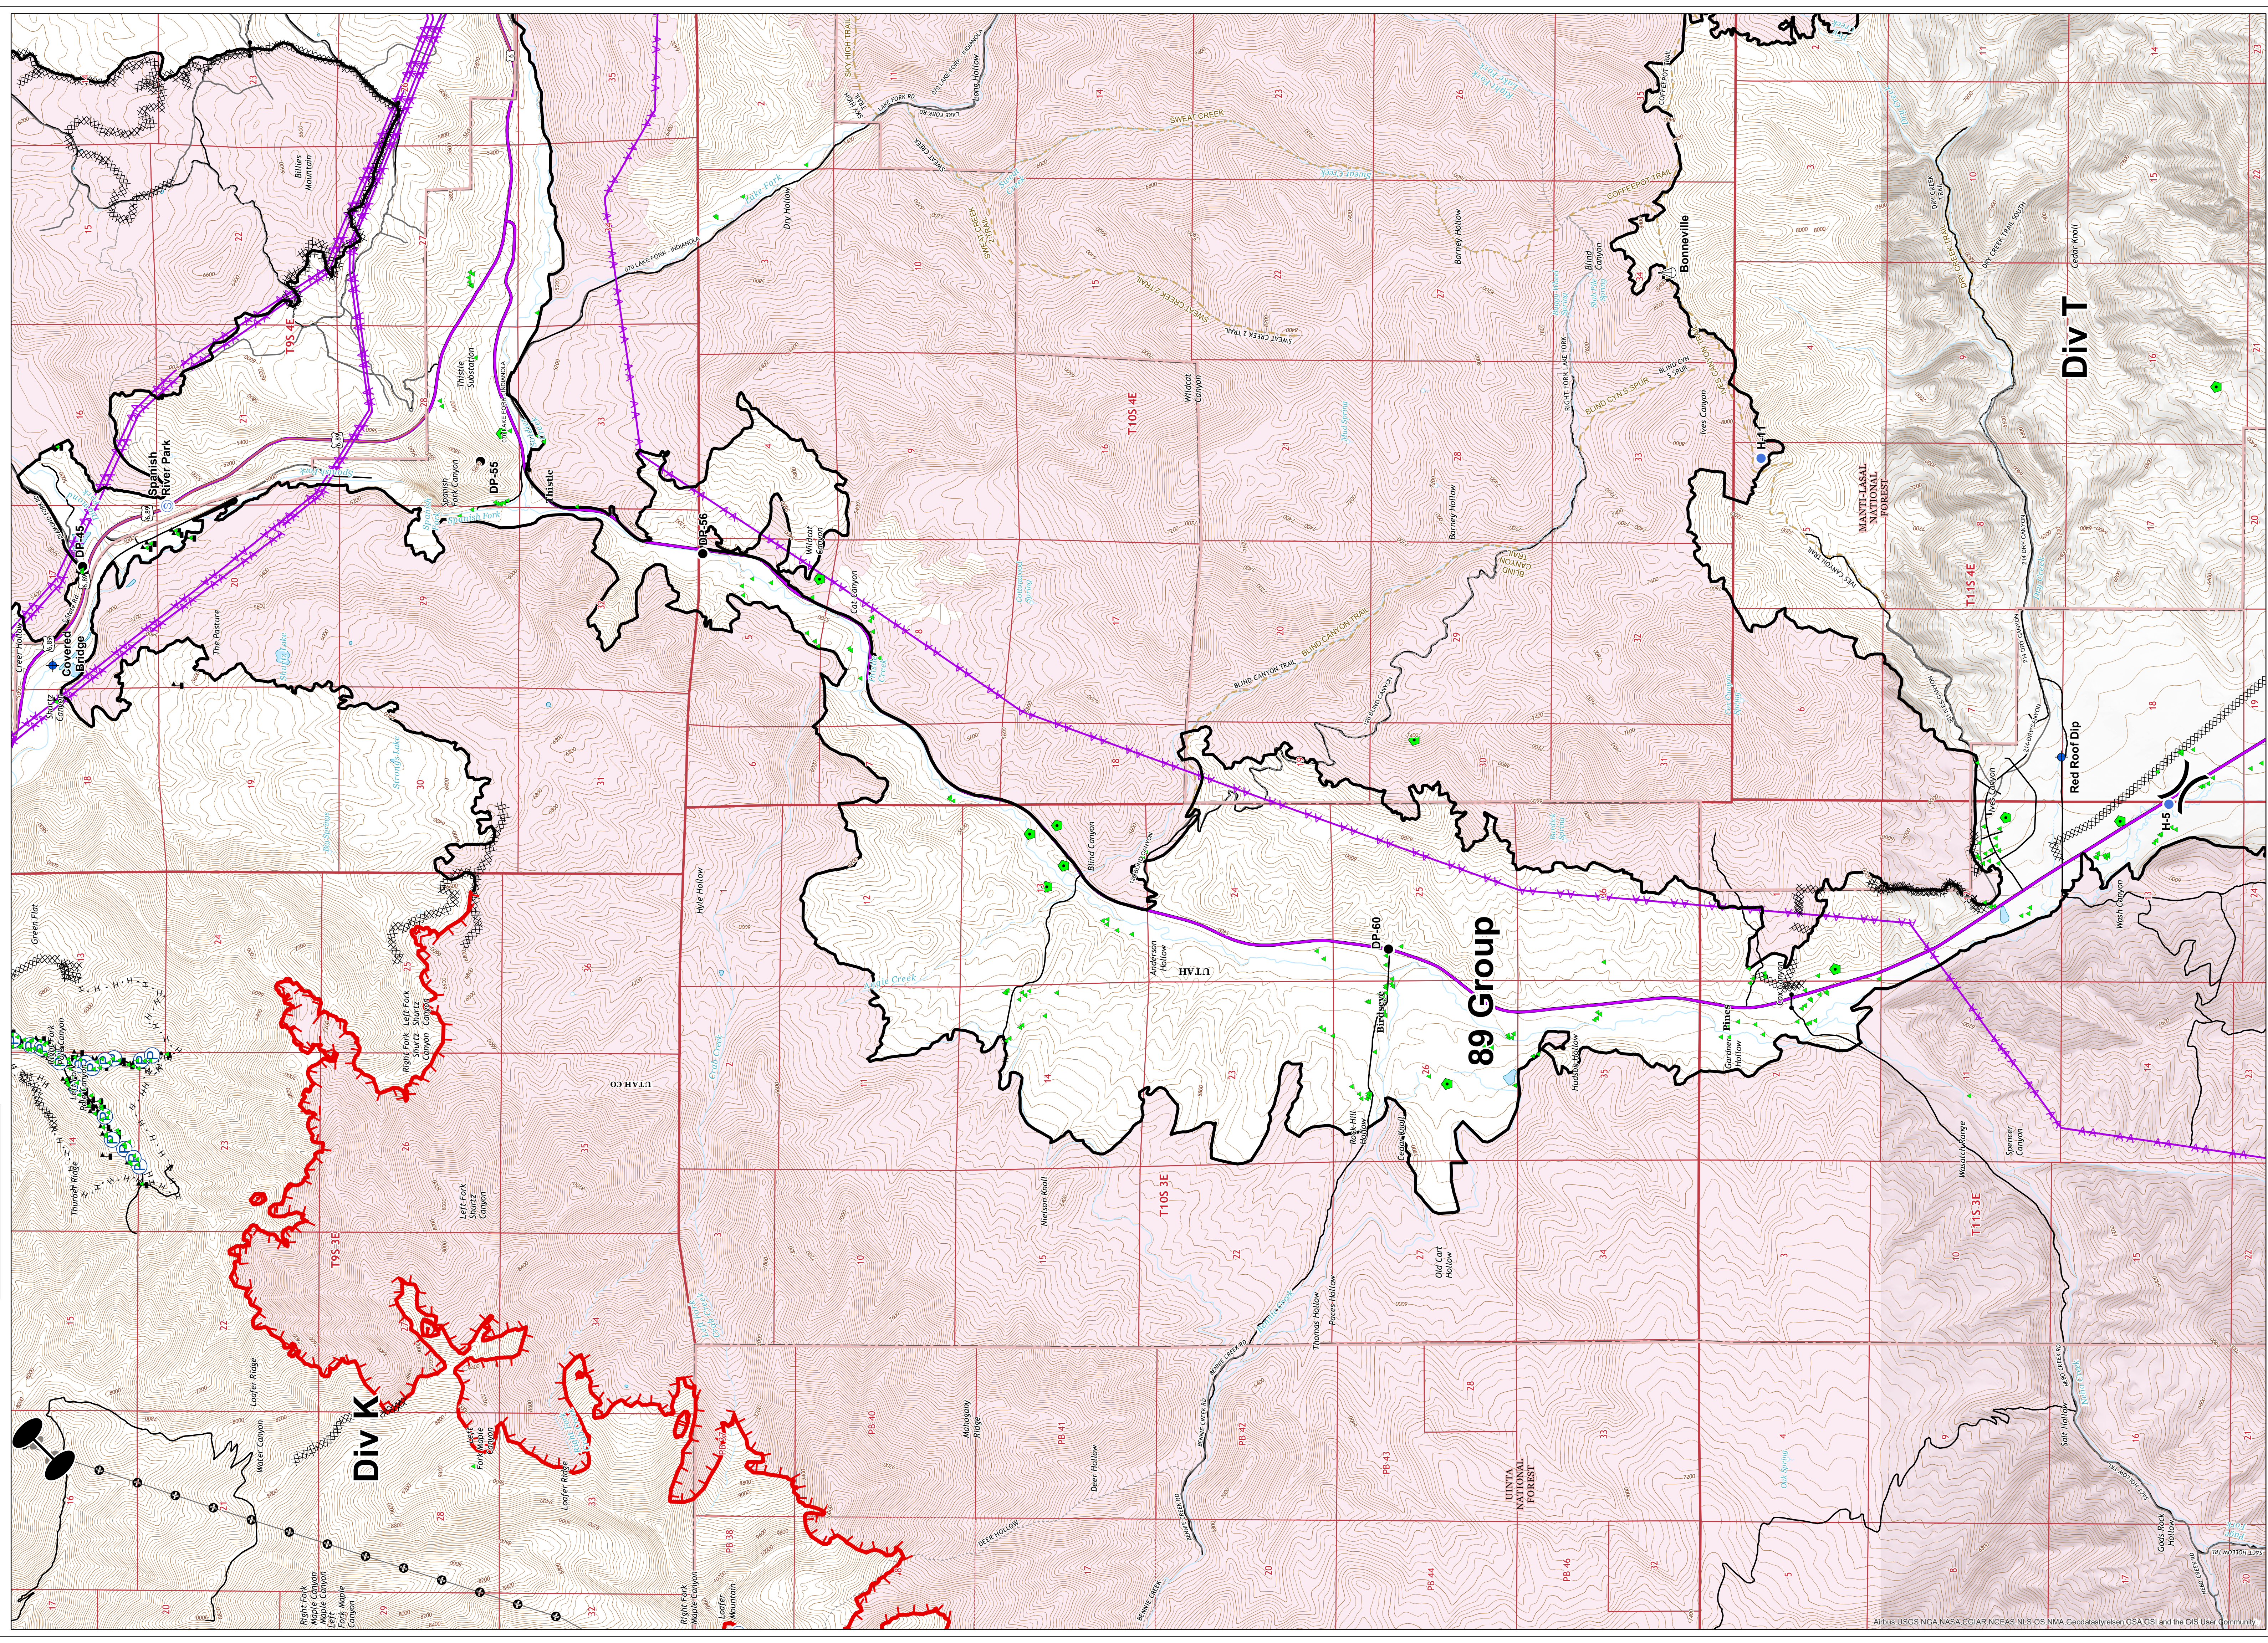

Pole Creek Bald Mtn IAP Map

89 Group

UT-UWF-000971
September 26, 2018
Day Shift

Pole Creek 101,843 acres;
Bald Mountain 18,600 acres
as of 9/24/2018 2022 MDT

Page 3 of 12

- Legend**
- Dip Site
 - Gate
 - Helispot
 - Pump
 - Repeater
 - Sling Site
 - Staging Area
 - Value at Risk
 - Division Break
 - Zone Break
 - Buildings
 - Mines
 - Electrical Lines
 - Uncontrolled Fire Edge
 - Completed Line
 - Completed Dozer Line
 - Completed Hand Line
 - Zone

Miles
0 0.1 0.2 0.3 0.4 0.5

NAD 83
UTM Zone 12
BM - GB#1
9/25/2018
2021

DivT

89 Group

Div K